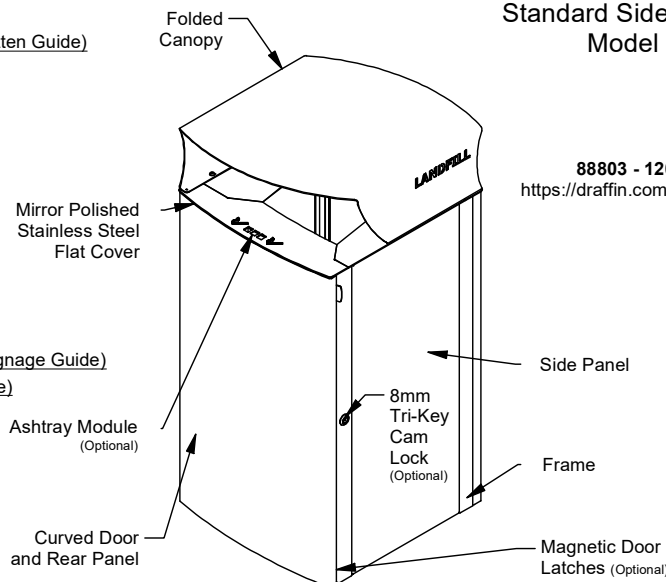

Standard Side Panel Model

More information:
Go to the website for spec inspiration.

88803 - 120lt 888 Infinity Series Folded Canopy Bin Surround
<https://draffin.com.au/product/infinity-series-bin-surround-folded-canopy/>

Colour Guide
<https://draffin.com.au/colour-guide/>

Perforation Guide
<https://draffin.com.au/perforation-patterns/>

Signage Guide
<https://draffin.com.au/signage-guide/>

Batten Guide
<https://draffin.com.au/batten-guide/>

Stainless Steel Guide
<https://draffin.com.au/stainless-steel-guide/>