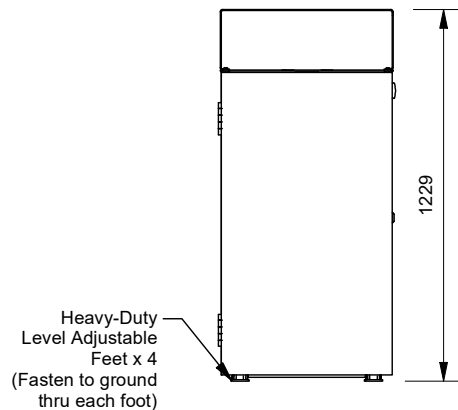

888 Infinity Series Folded Canopy Bin Surround

Model 88803 - 120lt Infinity Series Folded Canopy Bin Surround
120lt Model

DRAFFIN
Street Furniture

The Infinity Series Folded Canopy Bin Surround has a simple yet striking folded canopy for outdoor placement with a mirror polished stainless steel flat cover. Infinity Series offers the largest standard option list of any bin enclosure in Australia to ensure Infinity Series can be specified for use in almost any application.

Size

- ☐ 120lt

Cover Style

- ☐ Polished 304 Stainless Steel Flat Cover (Standard)
- ☐ Polished 316 Stainless Steel Flat Cover

Canopy Material

- ☐ Powdercoated Mild Steel (See Colour Guide)
- ☐ 304 Stainless Steel
- ☐ 316 Stainless Steel

Standard Laser Cut Lettering for Waste Type

- ☐ Landfill
- ☐ Recycle
- ☐ Organics
- ☐ Glass

Frame Material

- ☐ Powdercoated Mild Steel (See Colour Guide)
- ☐ 304 Stainless Steel
- ☐ 316 Stainless Steel

Door and Rear Panel Material

- ☐ Powdercoated Mild Steel (See Colour Guide)
- ☐ 304 Stainless Steel
- ☐ 316 Stainless Steel

Side Panel Material

- ☐ Powdercoated Mild Steel (See Colour Guide)
- ☐ 304 Stainless Steel
- ☐ 316 Stainless Steel

Side Panel Battens (optional) (See Batten Guide)

- ☐ None
- ☐ Spotted Gum Battens
- ☐ Enviroslat Composite Battens
- ☐ Timber-Look Aluminium Battens

Lock System

- ☐ Cam Lock
- ☐ Magnet Latch
- ☐ Both

Other Options

- ☐ Communication Signage (See Signage Guide)
- ☐ Perforations (See Perforation Guide)
- ☐ Ashtray Module
- ☐ Laser Cut Logo
- ☐ Logo Backing Plates

Batten Side Panel Model