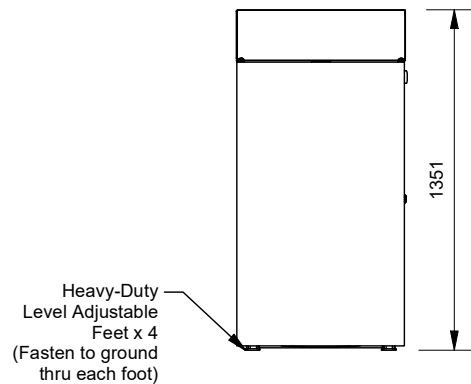

888 Infinity Series Folded Canopy Bin Surround

Model 88813 - 240lt Infinity Series Folded Canopy Bin Surround

240lt Model

DRAFFIN
Street Furniture

The Infinity Series Folded Canopy Bin Surround has a simple yet striking folded canopy for outdoor placement with a mirror polished stainless steel flat cover. Infinity Series offers the largest standard option list of any bin enclosure in Australia to ensure Infinity Series can be specified for use in almost any application.

Size

- ☐ 240lt

Cover

- ☐ Polished 304 Stainless Steel Flat Cover (Standard)
- ☐ Polished 316 Stainless Steel Flat Cover

Canopy Material

- ☐ Powdercoated Mild Steel (See Colour Guide)
- ☐ 304 Stainless Steel
- ☐ 316 Stainless Steel

Standard Laser Cut Lettering for Waste Type

- ☐ Landfill
- ☐ Recycle
- ☐ Organics
- ☐ Glass

Frame Material

- ☐ Powdercoated Mild Steel (See Colour Guide)
- ☐ 304 Stainless Steel
- ☐ 316 Stainless Steel

Door and Rear Panel Material

- ☐ Powdercoated Mild Steel (See Colour Guide)
- ☐ 304 Stainless Steel
- ☐ 316 Stainless Steel

Side Panel Material

- ☐ Powdercoated Mild Steel (See Colour Guide)
- ☐ 304 Stainless Steel
- ☐ 316 Stainless Steel

Side Panel Battens (optional) (See Batten Guide)

- ☐ None
- ☐ Spotted Gum Battens
- ☐ Enviroslat Composite Battens
- ☐ Timber-Look Aluminium Battens

Lock System

- ☐ Cam Lock
- ☐ Magnet Latch
- ☐ Both

Other Options

- ☐ Communication Signage (See Signage Guide)
- ☐ Perforations (See Perforation Guide)
- ☐ Ashtray Module
- ☐ Laser Cut Logo
- ☐ Logo Backing Plates