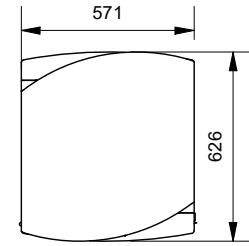

Batten Side Panel Model