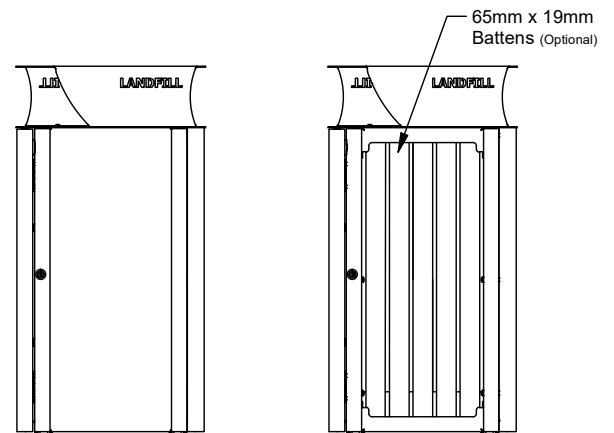

888 Infinity Series Folded Canopy Bin Surround

Model 88803 - 120lt Infinity Series Folded Canopy Bin Surround
120lt Model

DRAFFIN
Street Furniture

The Infinity Series Folded Canopy Bin Surround has a simple yet striking folded canopy for outdoor placement with a mirror polished stainless steel flat cover. Infinity Series offers the largest standard option list of any bin enclosure in Australia to ensure Infinity Series can be specified for use in almost any application.

Size

- ☐ 120lt

Cover Style

- ☐ Polished 304 Stainless Steel Flat Cover (Standard)
- ☐ Polished 316 Stainless Steel Flat Cover

Canopy Material

- ☐ Powdercoated Mild Steel (See Colour Guide)
- ☐ 304 Stainless Steel
- ☐ 316 Stainless Steel

Standard Laser Cut Lettering for Waste Type

- ☐ Landfill
- ☐ Recycle
- ☐ Organics
- ☐ Glass

Frame Material

- ☐ Powdercoated Mild Steel (See Colour Guide)
- ☐ 304 Stainless Steel
- ☐ 316 Stainless Steel

Door and Rear Panel Material

- ☐ Powdercoated Mild Steel (See Colour Guide)
- ☐ 304 Stainless Steel
- ☐ 316 Stainless Steel

Side Panel Material

- ☐ Powdercoated Mild Steel (See Colour Guide)
- ☐ 304 Stainless Steel
- ☐ 316 Stainless Steel

Side Panel Battens (optional) (See Batten Guide)

- ☐ None
- ☐ Spotted Gum Battens
- ☐ Enviroslat Composite Battens
- ☐ Timber-Look Aluminium Battens

Lock System

- ☐ Cam Lock
- ☐ Magnet Latch
- ☐ Both

Other Options

- ☐ Communication Signage (See Signage Guide)
- ☐ Perforations (See Perforation Guide)
- ☐ Ashtray Module
- ☐ Laser Cut Logo
- ☐ Logo Backing Plates

Batten Side Panel Model