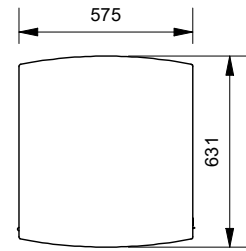

Batten Side Panel Model