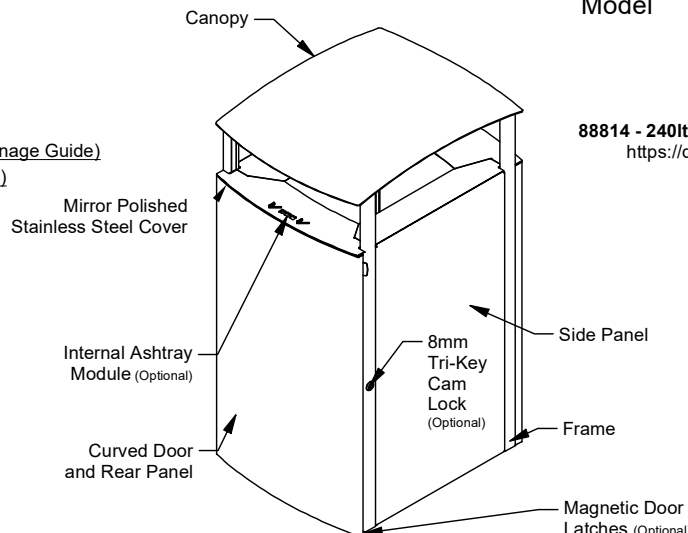

### Other Options

- Communication Signage (See Signage Guide)
- Perforations (See Perforation Guide)
- Ashtray Module
- Laser Cut Logo
- Logo Backing Plates

Standard Side Panel Model

Batten Side Panel Model

More information:  
Go to the website for spec inspiration.

**88814 - 240lt 888 Infinity Series Canopy Cover Bin Surround**  
<https://draffin.com.au/product/infinity-bin-surround-canopy/>

Colour Guide  
<https://draffin.com.au/colour-guide/>