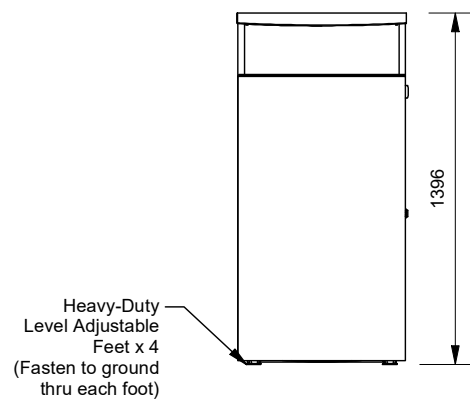

888 Infinity Series Canopy Cover Bin Surround

Model 88814 - 240lt Infinity Series Canopy Cover Bin Surround

240lt Model

DRAFFIN
Street Furniture

The Infinity Series Canopy Cover Bin Surround is ideal for outdoor placement with 360 degree access to the opening underneath the canopy. Infinity Series offers the largest standard option list of any bin enclosure in Australia to ensure Infinity Series can be specified for use in almost any application.

Size

- ☐ 240lt

Cover Style

- ☐ Polished 304 Stainless Steel Cover with Canopy (Standard)
- ☐ Polished 316 Stainless Steel Cover with Canopy

Canopy Material

- ☐ Powdercoated Mild Steel (See Colour Guide)
- ☐ 304 Stainless Steel
- ☐ 316 Stainless Steel

Frame Material

- ☐ Powdercoated Mild Steel (See Colour Guide)
- ☐ 304 Stainless Steel
- ☐ 316 Stainless Steel

Door and Rear Panel Material

- ☐ Powdercoated Mild Steel (See Colour Guide)
- ☐ 304 Stainless Steel
- ☐ 316 Stainless Steel

Side Panel Material

- ☐ Powdercoated Mild Steel (See Colour Guide)
- ☐ 304 Stainless Steel
- ☐ 316 Stainless Steel

Side Panel Battens (optional) (See Batten Guide)

- ☐ None
- ☐ Spotted Gum Battens
- ☐ Enviroslat Composite Battens
- ☐ Timber-Look Aluminium Battens

Lock System

- ☐ Cam Lock
- ☐ Magnet Latch
- ☐ Both

Other Options

- ☐ Communication Signage (See Signage Guide)
- ☐ Perforations (See Perforation Guide)
- ☐ Ashtray Module
- ☐ Laser Cut Logo
- ☐ Logo Backing Plates