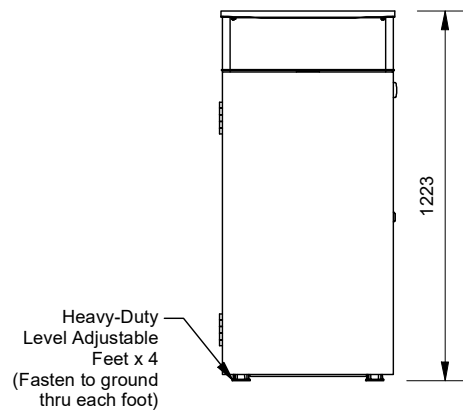

888 Infinity Series Canopy Cover Bin Surround

Model 88804 - 120lt Infinity Series Canopy Cover Bin Surround
120lt Model

The Infinity Series Canopy Cover Bin Surround is ideal for outdoor placement with 360 degree access to the opening underneath the canopy. Infinity Series offers the largest standard option list of any bin enclosure in Australia to ensure Infinity Series can be specified for use in almost any application.

Size

- ☐ 120lt

Cover Style

- ☐ Polished 304 Stainless Steel Cover with Canopy (Standard)
- ☐ Polished 316 Stainless Steel Cover with Canopy

Canopy Material

- ☐ Powdercoated Mild Steel (See Colour Guide)
- ☐ 304 Stainless Steel
- ☐ 316 Stainless Steel

Frame Material

- ☐ Powdercoated Mild Steel (See Colour Guide)
- ☐ 304 Stainless Steel
- ☐ 316 Stainless Steel

Door and Rear Panel Material

- ☐ Powdercoated Mild Steel (See Colour Guide)
- ☐ 304 Stainless Steel
- ☐ 316 Stainless Steel

Side Panel Material

- ☐ Powdercoated Mild Steel (See Colour Guide)
- ☐ 304 Stainless Steel
- ☐ 316 Stainless Steel

Side Panel Battens (optional) (See Batten Guide)

- ☐ None
- ☐ Spotted Gum Battens
- ☐ Enviroslat Composite Battens
- ☐ Timber-Look Aluminium Battens

Lock System

- ☐ Cam Lock
- ☐ Magnet Latch
- ☐ Both

Other Options

- ☐ Communication Signage (See Signage Guide)
- ☐ Perforations (See Perforation Guide)
- ☐ Ashtray Module
- ☐ Laser Cut Logo
- ☐ Logo Backing Plates

Batten Side Panel Model