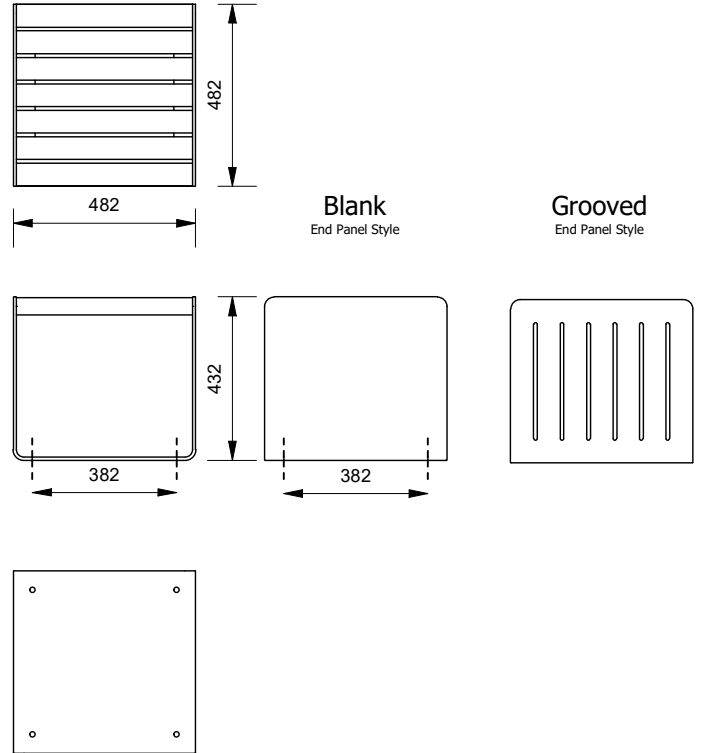

Bayside Block Stool

27X - Bayside Block Stool

DRAFFIN
Street Furniture

The Bayside Block Stool features a frame made with a formed sheet of aluminium and includes the same blank and grooved end panel styles found on other Bayside furniture. Spotted Gum timber and aluminium batten materials featuring large radius edges inset inside the aluminium frames give it that luxe aesthetic. With its modern appeal, Bayside furniture is suitable for placement in any location.

End Panel Style

- Blank
- Grooved
- Custom

Batten Material (See batten guide)

60mm x 30mm

- Spotted Gum
- Anodised Aluminium
- Powdercoated Aluminium (See colour guide)
- Timber-Look Aluminium

Frame Material

- Powdercoated Aluminium (See colour guide)

Mounting Options

- Bolt Down
- Include Inground Anchors

Large Radius Edge Battens

More information:

Go to the website for spec inspiration.

27X - Bayside Block Stool