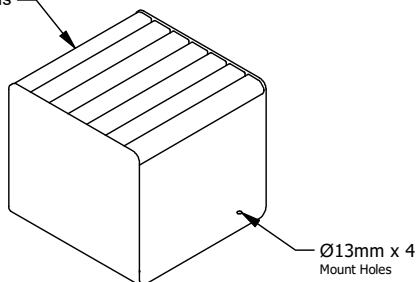

Large Radius Edge Battens