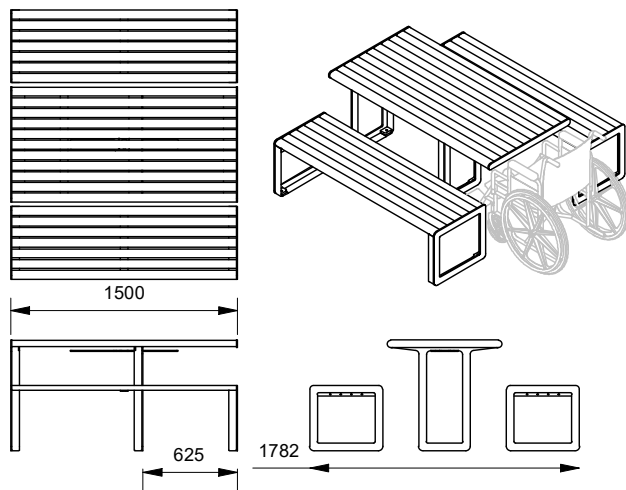

1500mm "T" Leg Wheelchair Accessible Table Setting

with 1500mm Benches