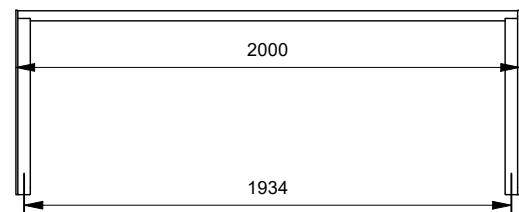

Other Options

- ☐ Umbrella Flange
- ☐ Chessboard
- ☐ DDA Options (Inset Legs for Wheelchair Access)

More information:
Go to the website for spec inspiration.

22S - Bayside Table
<https://draffin.com.au/product/bayside-table/>

Batten Guide
<https://draffin.com.au/batten-guide/>

Colour and Plinth Guide
<https://draffin.com.au/colour-guide/>

DDA guide
<https://draffin.com.au/dda/>
www.draffin.com.au