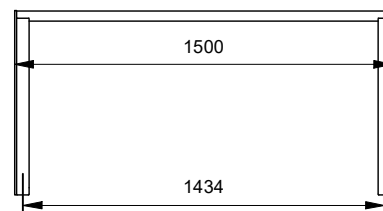

Other Options

- ☐ Umbrella Flange
- ☐ Chessboard
- ☐ DDA Options (Inset Legs for Wheelchair Access)

More information:
Go to the website for spec inspiration.

22S - Bayside Table
<https://draffin.com.au/product/bayside-table/>

Batten Guide
<https://draffin.com.au/batten-guide/>

Colour and Plinth Guide
<https://draffin.com.au/colour-guide/>

DDA guide
<https://draffin.com.au/dda/>
www.draffin.com.au