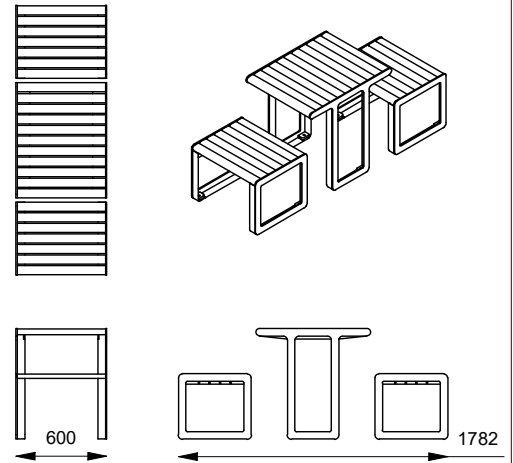

600mm "T" Leg Table Setting (Cafe 2 Seater)

with 600mm Benches