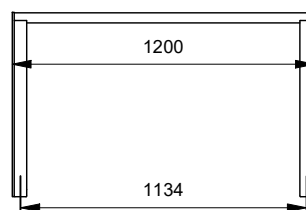

Other Options

- ☐ Umbrella Flange
- ☐ Chessboard
- ☐ DDA Options (Inset Legs for Wheelchair Access)

More information:
Go to the website for spec inspiration.

22S - Bayside Table
<https://draffin.com.au/product/bayside-table/>

Batten Guide
<https://draffin.com.au/batten-guide/>

Colour and Plinth Guide
<https://draffin.com.au/colour-guide/>

DDA guide
<https://draffin.com.au/dda/>
www.draffin.com.au