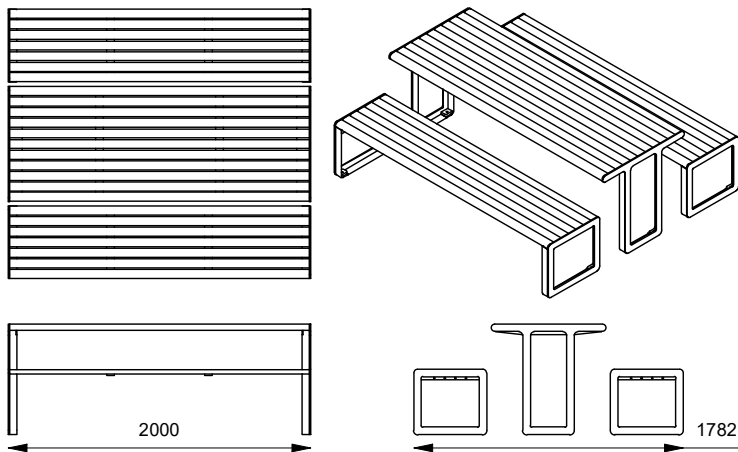

2000mm "T" Leg Table Setting (6-8 Seater)

with 2000mm Benches ("T" Leg Tables provide leg more access between table and bench leg)