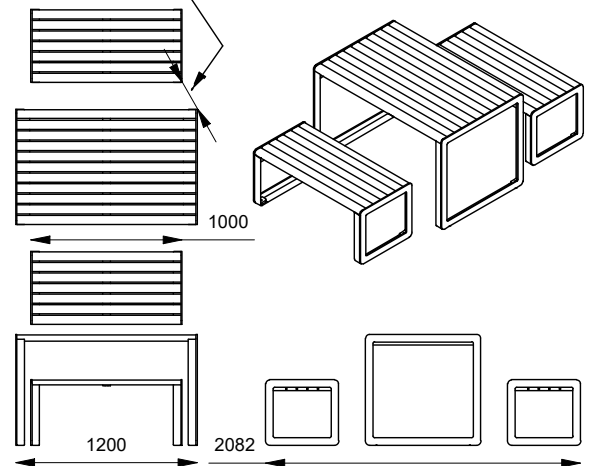

1200mm Square Leg Table Setting (4 Seater)

with 1000mm Benches