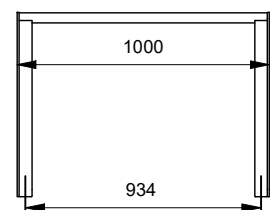

Other Options

- ☐ Umbrella Flange
- ☐ Chessboard
- ☐ DDA Options (Inset Legs for Wheelchair Access)

More information:
Go to the website for spec inspiration.

22S - Bayside Table
<https://draffin.com.au/product/bayside-table/>

Batten Guide
<https://draffin.com.au/batten-guide/>

Colour and Plinth Guide
<https://draffin.com.au/colour-guide/>

DDA guide
<https://draffin.com.au/dda/>
www.draffin.com.au