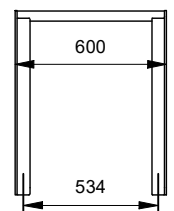

Other Options

- ☐ Umbrella Flange
- ☐ Chessboard
- ☐ DDA Options (Inset Legs for Wheelchair Access)

More information:
Go to the website for spec inspiration.

22S - Bayside Table
<https://draffin.com.au/product/bayside-table/>

Batten Guide
<https://draffin.com.au/batten-guide/>

Colour and Plinth Guide
<https://draffin.com.au/colour-guide/>

DDA guide
<https://draffin.com.au/dda/>
www.draffin.com.au