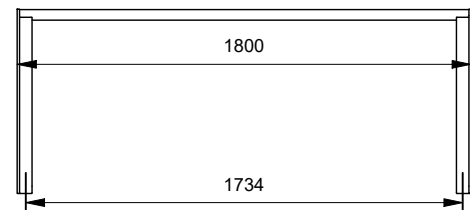

Other Options

- ☐ Umbrella Flange
- ☐ Chessboard
- ☐ DDA Options (Inset Legs for Wheelchair Access)

More information:
Go to the website for spec inspiration.

22S - Bayside Table
<https://draffin.com.au/product/bayside-table/>

Batten Guide
<https://draffin.com.au/batten-guide/>

Colour and Plinth Guide
<https://draffin.com.au/colour-guide/>

DDA guide
<https://draffin.com.au/dda/>
www.draffin.com.au