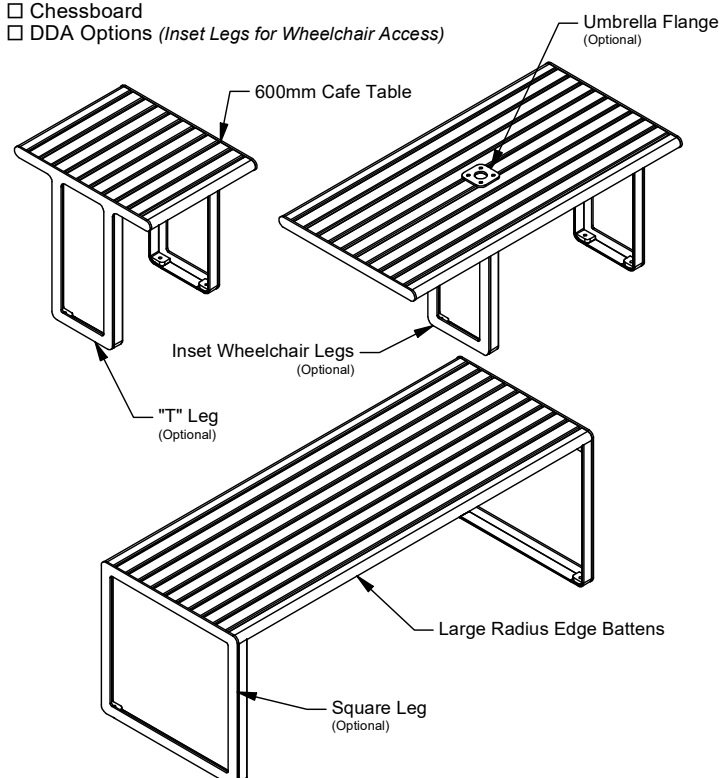

Bayside Table

Model 22X - Bayside Table

DRAFFIN
Street Furniture

Bayside Tables are a versatile design, available in various sizes, two leg shapes, plus three end panel styles for maximum application. With aluminium frames and Spotted Gum timber or Aluminium battens, the Bayside Table can be optioned and styled to suit your space.

Length

- ☐ 2000mm
- ☐ 1800mm
- ☐ 1500mm
- ☐ 1200mm
- ☐ 1000mm
- ☐ 600mm

Leg Type

- ☐ Square Leg
- ☐ "T" Leg

End Panel Style

- ☐ Frame
- ☐ Blank
- ☐ Grooved
- ☐ Custom

Batten Options (See Batten Guide)

60mm x 30mm

- ☐ Spotted Gum
- ☐ Anodised Aluminium
- ☐ Powdercoated Aluminium
- ☐ Timber-Look Aluminium

Frame Options

- ☐ Powdercoated Aluminium (See Colour Guide)

Other Options

- ☐ Umbrella Flange
- ☐ Chessboard
- ☐ DDA Options (Inset Legs for Wheelchair Access)

More information:
Go to the website for spec inspiration.

22S - Bayside Table
<https://draffin.com.au/product/bayside-table/>

Batten Guide
<https://draffin.com.au/batten-guide/>

Colour and Plinth Guide
<https://draffin.com.au/colour-guide/>

DDA guide
<https://draffin.com.au/dda/>
www.draffin.com.au