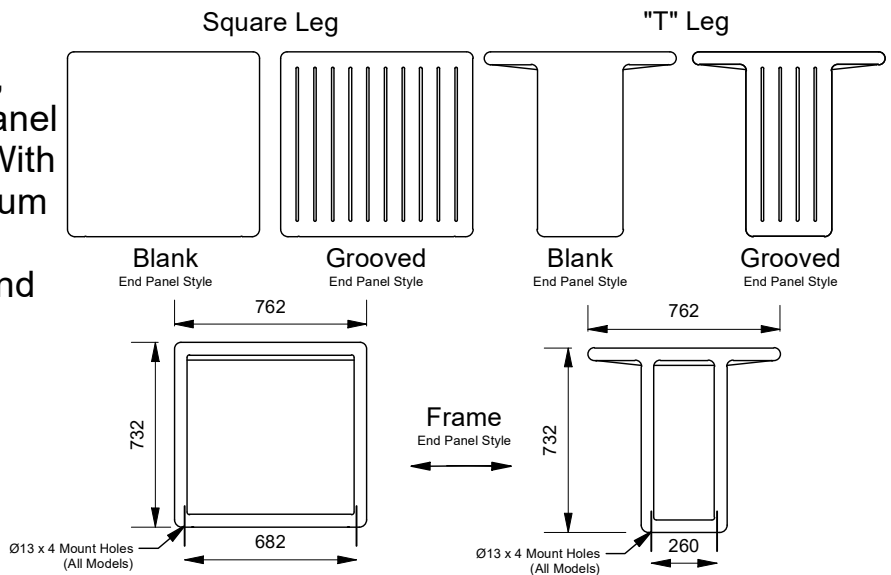

Bayside Table

Model 22X - Bayside Table

DRAFFIN
Street Furniture

Bayside Tables are a versatile design, available in various sizes, two leg shapes, plus three end panel styles for maximum application. With aluminium frames and Spotted Gum timber or Aluminium battens, the Bayside Table can be optioned and styled to suit your space.

Length

- ☐ 2000mm
- ☐ 1800mm
- ☐ 1500mm
- ☐ 1200mm
- ☐ 1000mm
- ☐ 600mm

Leg Type

- ☐ Square Leg
- ☐ "T" Leg

End Panel Style

- ☐ Frame
- ☐ Blank
- ☐ Grooved
- ☐ Custom

Batten Options (See Batten Guide)

60mm x 30mm

- ☐ Spotted Gum
- ☐ Anodised Aluminium
- ☐ Powdercoated Aluminium
- ☐ Timber-Look Aluminium

Frame Options

- ☐ Powdercoated Aluminium (See Colour Guide)

Other Options

- ☐ Umbrella Flange
- ☐ Chessboard
- ☐ DDA Options (Inset Legs for Wheelchair Access)

More information:
Go to the website for spec inspiration.

22S - Bayside Table
<https://draffin.com.au/product/bayside-table/>

Batten Guide
<https://draffin.com.au/batten-guide/>

Colour and Plinth Guide
<https://draffin.com.au/colour-guide/>

DDA guide
<https://draffin.com.au/dda/>
www.draffin.com.au