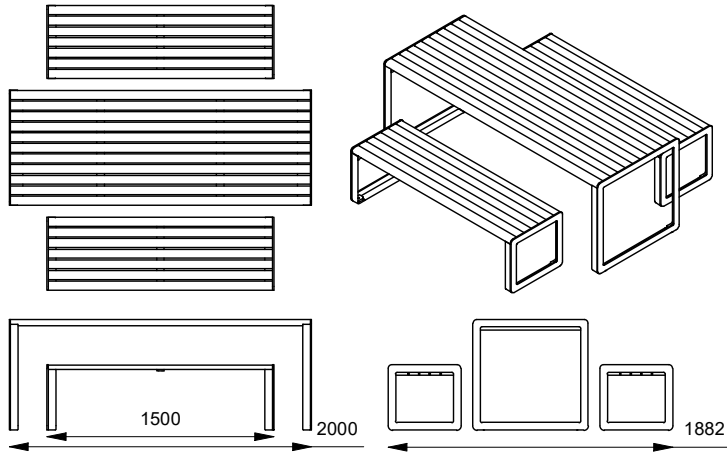

Bayside Table

Model 22X - Bayside Table

Suggested Table Configurations

2000mm Square Leg Table Setting (6 Seater)

with 1500mm Benches

Note For Square Leg Tables: Smaller benches provide leg access between table and bench leg. Alternatively, if longer benches are required, position benches further away from table, or select a "T" Leg Table model.