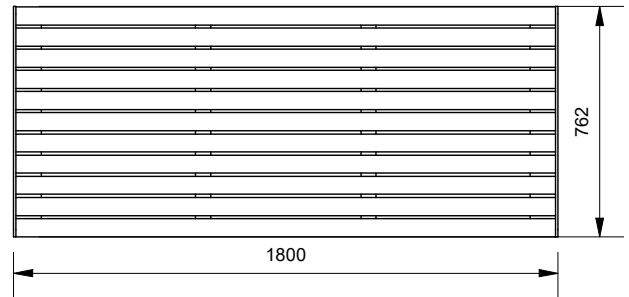

Leg Type
 "T" Leg

End Panel Style

- Frame
- Blank
- Grooved
- Custom

Length

- 1800mm
- 1200mm

Batten Options (See Batten Guide)

60mm x 30mm

- Spotted Gum
- Anodised Aluminium
- Powdercoated Aluminium
- Timber-Look Aluminium

Frame Options

- Powdercoated Aluminium
- (See Colour Guide)

Large Radius Edge Battens
(All Battens 60mm x 30mm)

Mix and Match with Commercial Bar Stools (Draffin - Cremorne Bar Stools Pictured)

More information:
Go to the website for spec inspiration.