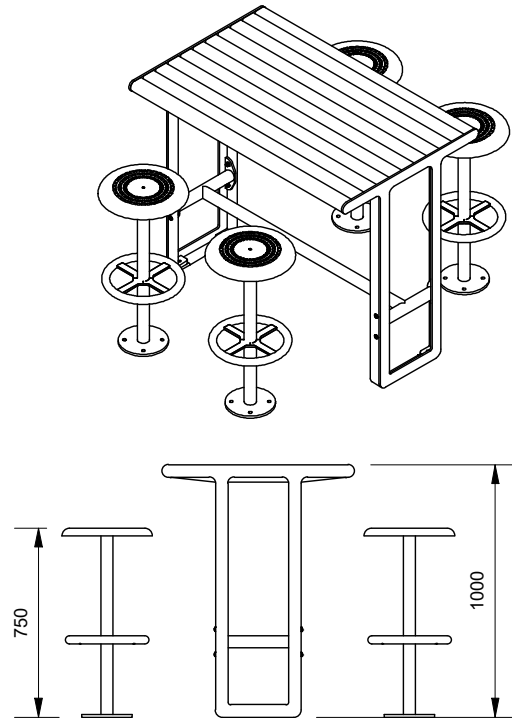

Leg Type
 "T" Leg

End Panel Style

- Frame
- Blank
- Grooved
- Custom

Length

- 1800mm
- 1200mm

Batten Options (See Batten Guide)

60mm x 30mm

- Spotted Gum
- Anodised Aluminium
- Powdercoated Aluminium
- Timber-Look Aluminium

Frame Options

- Powdercoated Aluminium
- (See Colour Guide)

Large Radius Edge Battens
(All Battens 60mm x 30mm)

Mix and Match with Commercial Bar Stools (Draffin - Cremorne Bar Stools Pictured)

More information:
Go to the website for spec inspiration.

22/TB - Bayside Bar Table
<https://draffin.com.au/product/bayside-bar-table/>

Batten Guide
<https://draffin.com.au/batten-guide/>

Colour and Plinth Guide
<https://draffin.com.au/colour-guide/>

DDA guide
<https://draffin.com.au/dda/>

Bayside Bar Table

Model 22/TB - Bayside Bar Table

DRAFFIN
Street Furniture

Suggested Table Configurations

1200mm Bar Table Setting (4 Seater)
with Cremorne Bar Stools

1800mm Bar Table Setting (6 Seater)
with Cremorne Bar Stools