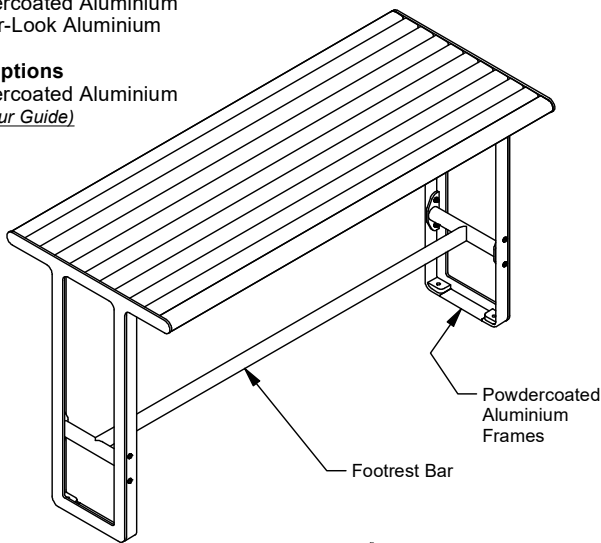

Bayside Bar Table

Model 22/TB - Bayside Bar Table

DRAFFIN
Street Furniture

Bayside Bar Tables are a full size table available in two sizes and include a footrest bar. The ultimate in casual social outdoor tables. Aluminium frames with three standard end panel styles & Spotted Gum timber or Aluminium battens. The Bayside Slim Bar Table can be optioned & styled to suit your space.

Leg Type
 "T" Leg

End Panel Style

- Frame
- Blank
- Grooved
- Custom

Length

- 1800mm
- 1200mm

Batten Options (See Batten Guide)

60mm x 30mm

- Spotted Gum
- Anodised Aluminium
- Powdercoated Aluminium
- Timber-Look Aluminium

Frame Options

- Powdercoated Aluminium
- (See Colour Guide)

Large Radius Edge Battens
(All Battens 60mm x 30mm)

Mix and Match with Commercial Bar Stools (Draffin - Cremorne Bar Stools Pictured)

More information:
Go to the website for spec inspiration.