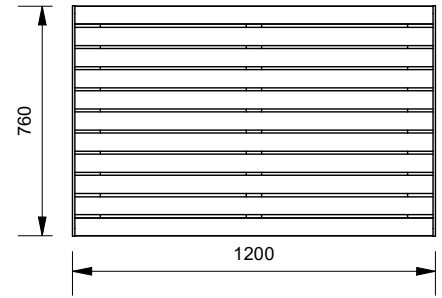

Bayside Bar Table

Model 22/TB - Bayside Bar Table

DRAFFIN
Street Furniture

Bayside Bar Tables are a full size table available in two sizes and include a footrest bar. The ultimate in casual social outdoor tables. Aluminium frames with three standard end panel styles & Spotted Gum timber or Aluminium battens. The Bayside Slim Bar Table can be optioned & styled to suit your space.

Leg Type
☐ "T" Leg

End Panel Style

- ☐ Frame
- ☐ Blank
- ☐ Grooved
- ☐ Custom

Length

- ☐ 1800mm
- ☐ 1200mm

Batten Options (See Batten Guide)

60mm x 30mm

- ☐ Spotted Gum
- ☐ Anodised Aluminium
- ☐ Powdercoated Aluminium
- ☐ Timber-Look Aluminium

Frame Options

1. ☐ Powdercoated Aluminium
2. (See Colour Guide)

Large Radius Edge Battens
(All Battens 60mm x 30mm)