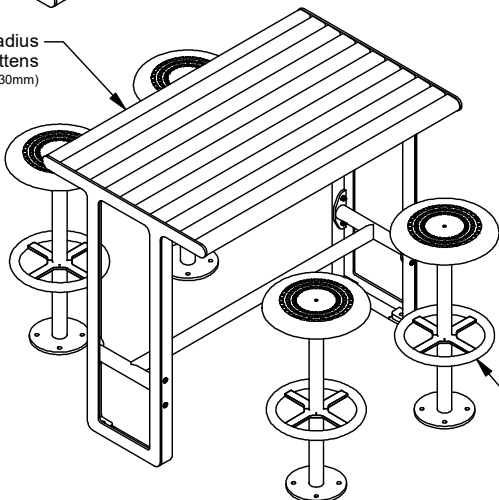

Leg Type
 "T" Leg

End Panel Style

- Frame
- Blank
- Grooved
- Custom

Length

- 1800mm
- 1200mm

Batten Options (See Batten Guide)

60mm x 30mm

- Spotted Gum
- Anodised Aluminium
- Powdercoated Aluminium
- Timber-Look Aluminium

Frame Options

- Powdercoated Aluminium
- (See Colour Guide)

Large Radius Edge Battens
(All Battens 60mm x 30mm)

Mix and Match with Commercial Bar Stools (Draffin - Cremorne Bar Stools Pictured)

More information:
Go to the website for spec inspiration.