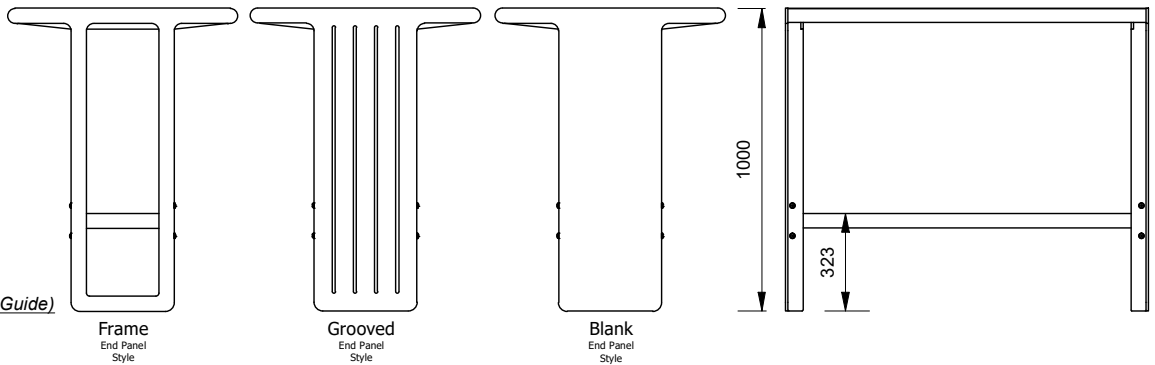

Leg Type
 "T" Leg

End Panel Style

- Frame
- Blank
- Grooved
- Custom

Length

- 1800mm
- 1200mm

Batten Options (See Batten Guide)

60mm x 30mm

- Spotted Gum
- Anodised Aluminium
- Powdercoated Aluminium
- Timber-Look Aluminium

Frame Options

- Powdercoated Aluminium
- (See Colour Guide)

Large Radius Edge Battens
(All Battens 60mm x 30mm)

Mix and Match with Commercial Bar Stools (Draffin - Cremorne Bar Stools Pictured)

More information:
Go to the website for spec inspiration.