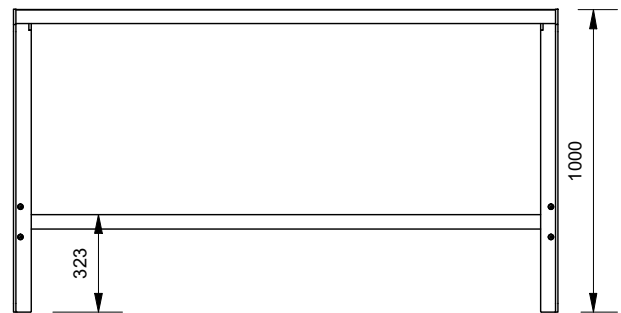

Leg Type
 "T" Leg

End Panel Style

- Frame
- Blank
- Grooved
- Custom

Length

- 1800mm
- 1200mm

Batten Options (See Batten Guide)

60mm x 30mm

- Spotted Gum
- Anodised Aluminium
- Powdercoated Aluminium
- Timber-Look Aluminium

Frame Options

- Powdercoated Aluminium
- (See Colour Guide)

Large Radius Edge Battens
(All Battens 60mm x 30mm)

Mix and Match with Commercial Bar Stools (Draffin - Cremorne Bar Stools Pictured)

More information:
Go to the website for spec inspiration.