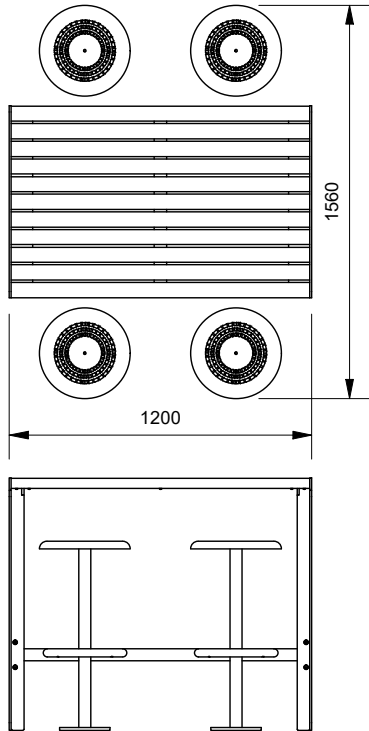

Leg Type
 "T" Leg

End Panel Style

- Frame
- Blank
- Grooved
- Custom

Length

- 1800mm
- 1200mm

Batten Options (See Batten Guide)

60mm x 30mm

- Spotted Gum
- Anodised Aluminium
- Powdercoated Aluminium
- Timber-Look Aluminium

Frame Options

- Powdercoated Aluminium
- (See Colour Guide)

Large Radius Edge Battens
(All Battens 60mm x 30mm)

Mix and Match with Commercial Bar Stools (Draffin - Cremorne Bar Stools Pictured)

More information:
Go to the website for spec inspiration.

22/TB - Bayside Bar Table
<https://draffin.com.au/product/bayside-bar-table/>

Batten Guide
<https://draffin.com.au/batten-guide/>

Colour and Plinth Guide
<https://draffin.com.au/colour-guide/>

DDA guide
<https://draffin.com.au/dda/>

Bayside Bar Table

Model 22/TB - Bayside Bar Table

DRAFFIN
Street Furniture

Suggested Table Configurations

1200mm Bar Table Setting (4 Seater)
with Cremorne Bar Stools

1800mm Bar Table Setting (6 Seater)
with Cremorne Bar Stools