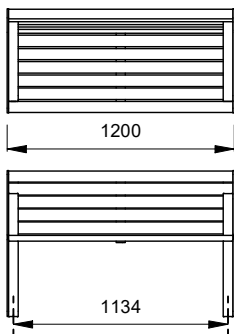

# Bayside Seat with Back

20S - Bayside Seat with Back

**DRAFFIN**  
Street Furniture

2000mm Seat  
(4 Seater)

1800mm Seat  
(3 Seater)

1500mm Seat  
(2.5 Seater)

1200mm Seat  
(2 Seater)

1000mm Seat  
(2 Seater)

Seat - 600mm  
(1 Seater)