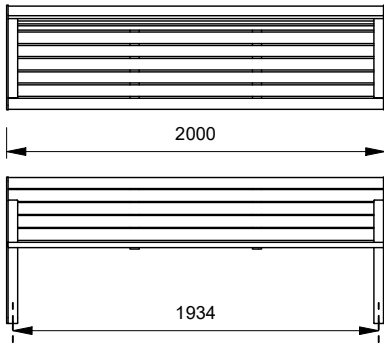

Bayside Seat with Back

20S - Bayside Seat with Back

DRAFFIN
Street Furniture