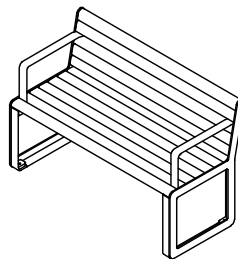

# Bayside Seat with Back

20S - Bayside Seat with Back

**DRAFFIN**  
Street Furniture

The Bayside Seat with Back, made in a variety of standard lengths, has an aluminium frame with three standard end panel styles. Specify with Spotted Gum Timber or Aluminium Battens. Contoured edge battens inset inside the aluminium frames give it a luxe aesthetic. With its modern appeal, Bayside furniture is suitable for placement in any location.

# Bayside Seat with Back

20S - Bayside Seat with Back

**DRAFFIN**  
Street Furniture

2000mm Seat  
(4 Seater)

1800mm Seat  
(3 Seater)

1500mm Seat  
(2.5 Seater)

1200mm Seat  
(2 Seater)

1000mm Seat  
(2 Seater)