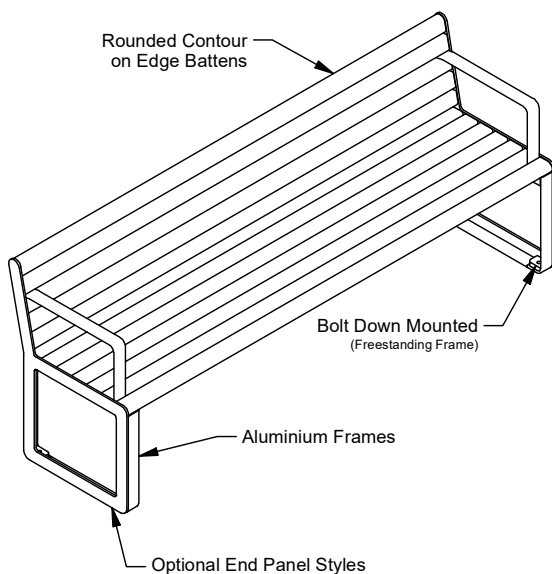

#### Mounting Options

- Bolt Down
- Include Inground Anchors

#### Other Options

- Armrests
- Custom Dimensions

Frame  
End Panel Style

Blank  
End Panel Style

Grooved  
End Panel Style

Plan (2000mm Model)

Front View (2000mm Model)

6 Standard Sizes Available - More info next page