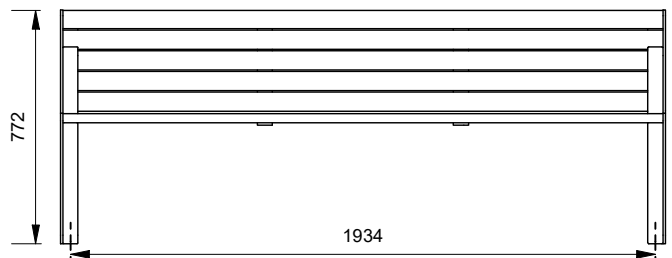

#### Other Options

- Armrests
- Custom Dimensions

Frame  
End Panel Style

Blank  
End Panel Style

Grooved  
End Panel Style

Plan (2000mm Model)

Front View (2000mm Model)

6 Standard Sizes Available - More info next page