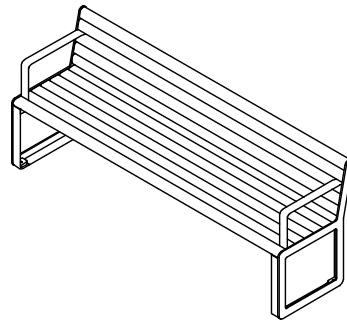

# Bayside Seat with Back

20S - Bayside Seat with Back

**DRAFFIN**  
Street Furniture

The Bayside Seat with Back, made in a variety of standard lengths, has an aluminium frame with three standard end panel styles. Specify with Spotted Gum Timber or Aluminium Battens. Contoured edge battens inset inside the aluminium frames give it a luxe aesthetic. With its modern appeal, Bayside furniture is suitable for placement in any location.

# Bayside Seat with Back

20S - Bayside Seat with Back

**DRAFFIN**  
Street Furniture

2000mm Seat  
(4 Seater)

1800mm Seat  
(3 Seater)

1500mm Seat  
(2.5 Seater)

1200mm Seat  
(2 Seater)

1000mm Seat  
(2 Seater)