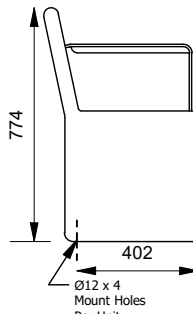

#### Mounting Options

- Bolt Down
- Include Inground Anchors

#### Other Options

- Armrests
- Custom Dimensions

Frame  
End Panel Style

Blank  
End Panel Style

Grooved  
End Panel Style

Plan (2000mm Model)

Front View (2000mm Model)

6 Standard Sizes Available - More info next page