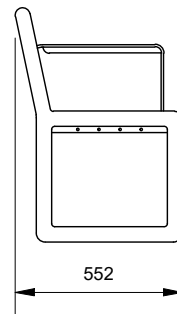

#### Other Options

- Armrests
- Custom Dimensions

Frame  
End Panel Style

Blank  
End Panel Style

Grooved  
End Panel Style

Plan (2000mm Model)

Front View (2000mm Model)

6 Standard Sizes Available - More info next page