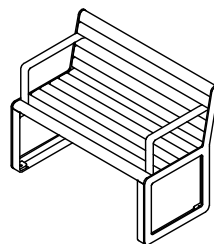

# Bayside Seat with Back

20S - Bayside Seat with Back

**DRAFFIN**  
Street Furniture

The Bayside Seat with Back, made in a variety of standard lengths, has an aluminium frame with three standard end panel styles. Specify with Spotted Gum Timber or Aluminium Battens. Contoured edge battens inset inside the aluminium frames give it a luxe aesthetic. With its modern appeal, Bayside furniture is suitable for placement in any location.

# Bayside Seat with Back

20S - Bayside Seat with Back

**DRAFFIN**  
Street Furniture

2000mm Seat  
(4 Seater)

1800mm Seat  
(3 Seater)

1500mm Seat  
(2.5 Seater)

1200mm Seat  
(2 Seater)

1000mm Seat  
(2 Seater)