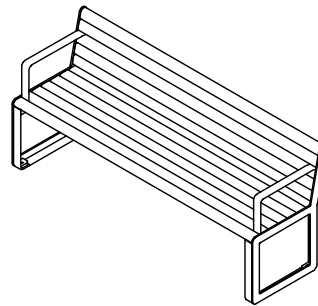

# Bayside Seat with Back

20S - Bayside Seat with Back

**DRAFFIN**  
Street Furniture

The Bayside Seat with Back, made in a variety of standard lengths, has an aluminium frame with three standard end panel styles. Specify with Spotted Gum Timber or Aluminium Battens. Contoured edge battens inset inside the aluminium frames give it a luxe aesthetic. With its modern appeal, Bayside furniture is suitable for placement in any location.

# Bayside Seat with Back

20S - Bayside Seat with Back

**DRAFFIN**  
Street Furniture

2000mm Seat  
(4 Seater)

1800mm Seat  
(3 Seater)

1500mm Seat  
(2.5 Seater)

1200mm Seat  
(2 Seater)

1000mm Seat  
(2 Seater)