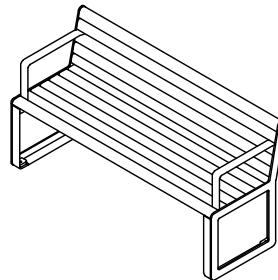

# Bayside Seat with Back

20S - Bayside Seat with Back

**DRAFFIN**  
Street Furniture

The Bayside Seat with Back, made in a variety of standard lengths, has an aluminium frame with three standard end panel styles. Specify with Spotted Gum Timber or Aluminium Battens. Contoured edge battens inset inside the aluminium frames give it a luxe aesthetic. With its modern appeal, Bayside furniture is suitable for placement in any location.

# Bayside Seat with Back

20S - Bayside Seat with Back

**DRAFFIN**  
Street Furniture

2000mm Seat  
(4 Seater)

1800mm Seat  
(3 Seater)

1500mm Seat  
(2.5 Seater)

1200mm Seat  
(2 Seater)

1000mm Seat  
(2 Seater)