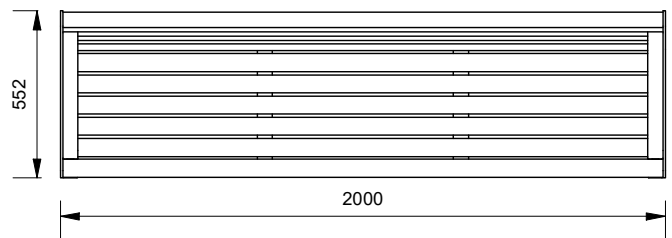

#### Other Options

- Armrests
- Custom Dimensions

Frame  
End Panel Style

Blank  
End Panel Style

Grooved  
End Panel Style

Plan (2000mm Model)

Front View (2000mm Model)

6 Standard Sizes Available - More info next page