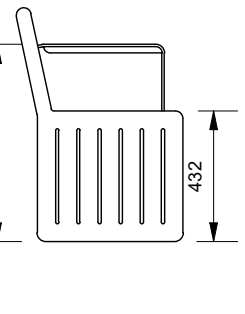

#### Other Options

- Armrests
- Custom Dimensions

Frame  
End Panel Style

Blank  
End Panel Style

Grooved  
End Panel Style

Plan (2000mm Model)

Front View (2000mm Model)

6 Standard Sizes Available - More info next page