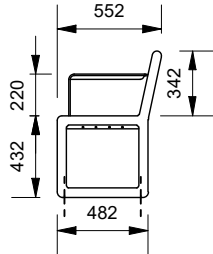

# Bayside Seat with Back

20S - Bayside Seat with Back

**DRAFFIN**  
Street Furniture

2000mm Seat  
(4 Seater)

1800mm Seat  
(3 Seater)

1500mm Seat  
(2.5 Seater)

1200mm Seat  
(2 Seater)

1000mm Seat  
(2 Seater)

Seat - 600mm  
(1 Seater)