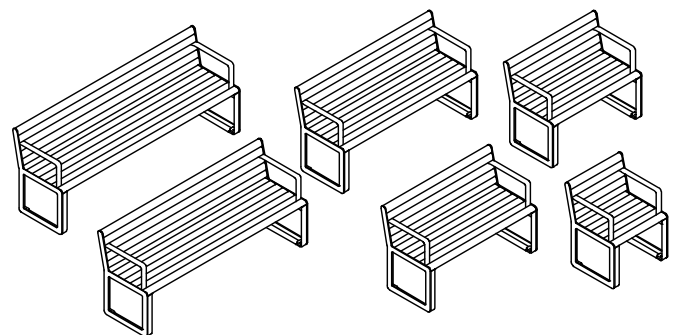

#### Other Options

- Armrests
- Custom Dimensions

Frame  
End Panel Style

Blank  
End Panel Style

Grooved  
End Panel Style

Plan (2000mm Model)

Front View (2000mm Model)

6 Standard Sizes Available - More info next page