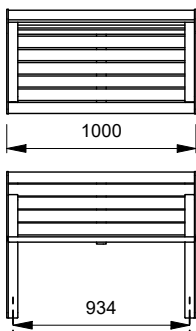

# Bayside Seat with Back

20S - Bayside Seat with Back

**DRAFFIN**  
Street Furniture

2000mm Seat  
(4 Seater)

1800mm Seat  
(3 Seater)

1500mm Seat  
(2.5 Seater)

1200mm Seat  
(2 Seater)

1000mm Seat  
(2 Seater)

Seat - 600mm  
(1 Seater)