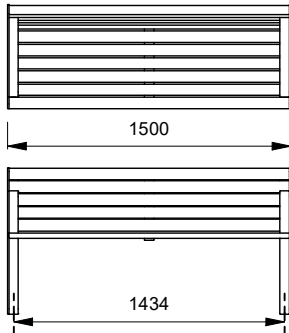

# Bayside Seat with Back

20S - Bayside Seat with Back

**DRAFFIN**  
Street Furniture

2000mm Seat  
(4 Seater)

1800mm Seat  
(3 Seater)

1500mm Seat  
(2.5 Seater)

1200mm Seat  
(2 Seater)

1000mm Seat  
(2 Seater)

Seat - 600mm  
(1 Seater)