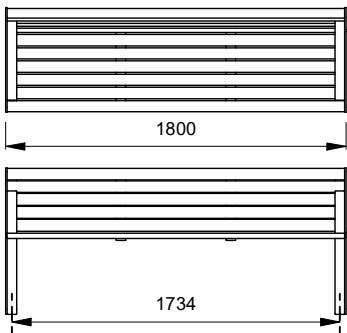

# Bayside Seat with Back

20S - Bayside Seat with Back

**DRAFFIN**  
Street Furniture

2000mm Seat  
(4 Seater)

1800mm Seat  
(3 Seater)

1500mm Seat  
(2.5 Seater)

1200mm Seat  
(2 Seater)

1000mm Seat  
(2 Seater)