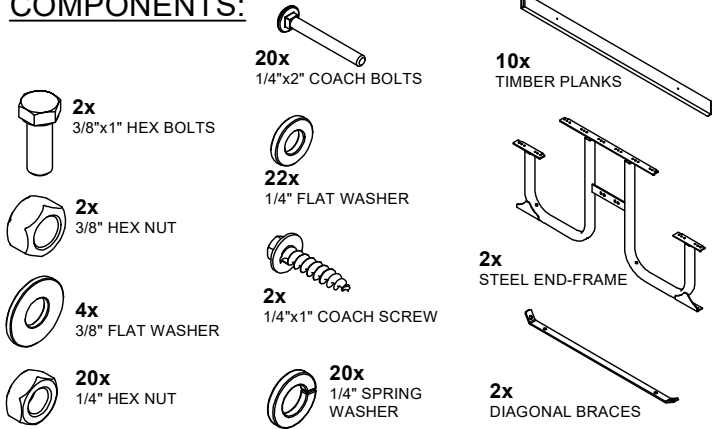

COMPONENTS: