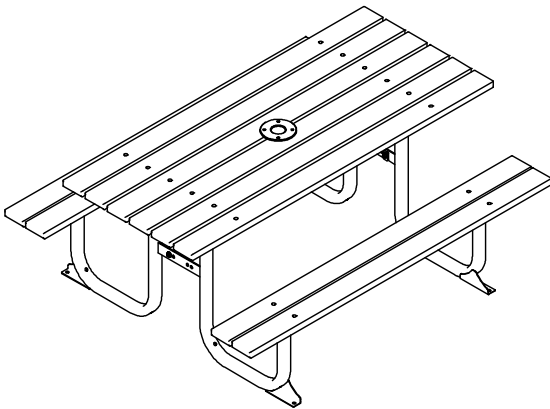

Standard Picnic Table

115/HW - Timber Battened Picnic Table
115/X/AL - Aluminium Battened Picnic Table (TIMAL)
115/EV - Enviroslat Battened Picnic Table

■ DRAFFIN ■
Street Furniture

- These are generic instructions for the installation of Draffin Street Furniture's Standard Picnic Table Settings.
- This product should be installed by an appropriately qualified or skilled person.
- These instructions cover the assembly of various suite options, component quantities and appearances may vary.
- Further information is available by contacting Draffin Street Furniture (www.draffin.com.au) via the following QR code:

Draffin Street Furniture Website
• General product and contact information

115/HW (Batten Top)

115/EV (Enviroslat Composite Top)

115/X/AL (Aluminium Batten Top)

Standard Picnic Table

115/HW - Timber Battened Picnic Table
 115/X/AL - Aluminium Battened Picnic Table (TIMAL)
 115/EV - Enviroslat Battened Picnic Table