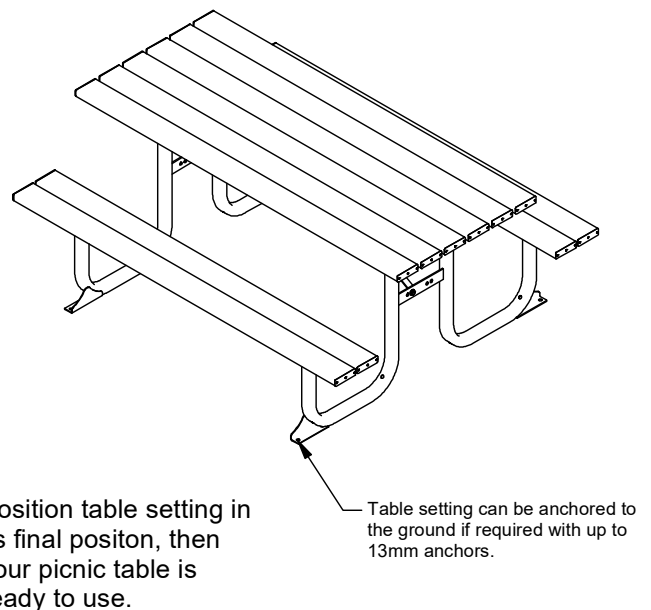

COMPONENTS:

1.

Attach the aluminium battens to the top of the end frames using the fasteners shown in diagram.

3.

Attach the aluminium battens to the top of the end frames using the fasteners shown in diagram to make the seats.

2.

Attach both end braces to the center aluminium battens as shown in diagram.

4.

Position table setting in its final position, then your picnic table is ready to use.

Standard Picnic Table

115/HW - Timber Battened Picnic Table
 115/X/AL - Aluminium Battened Picnic Table (TIMAL)
 115/EV - Enviroslat Battened Picnic Table