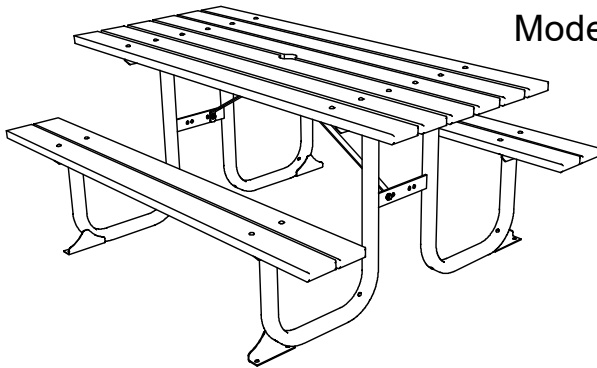

Standard Picnic Table

115/HW - Timber Battened Picnic Table
115/X/AL - Aluminium Battened Picnic Table (TIMAL)
115/EV - Enviroslat Battened Picnic Table

DRAFFIN
Street Furniture

Hardwood Battened Models