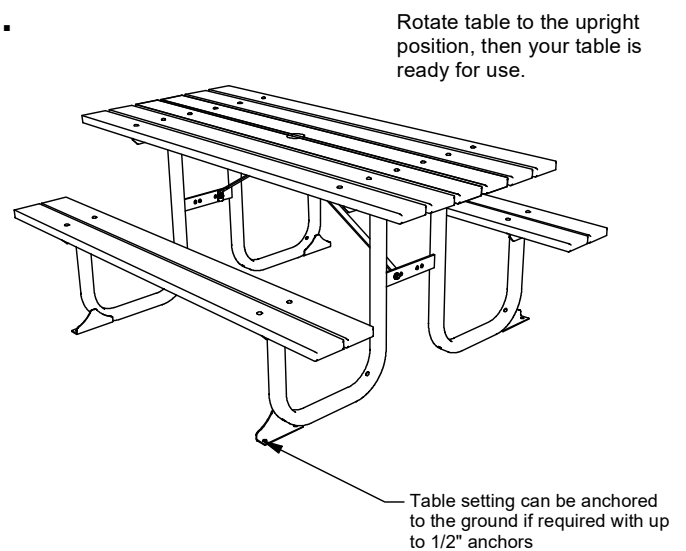

Standard Picnic Table

115/HW - Timber Battened Picnic Table
115/X/AL - Aluminium Battened Picnic Table (TIMAL)
115/EV - Enviroslat Battened Picnic Table

DRAFFIN
Street Furniture

Hardwood Battened Models

COMPONENTS:

1.

2.

3.

4.

5.