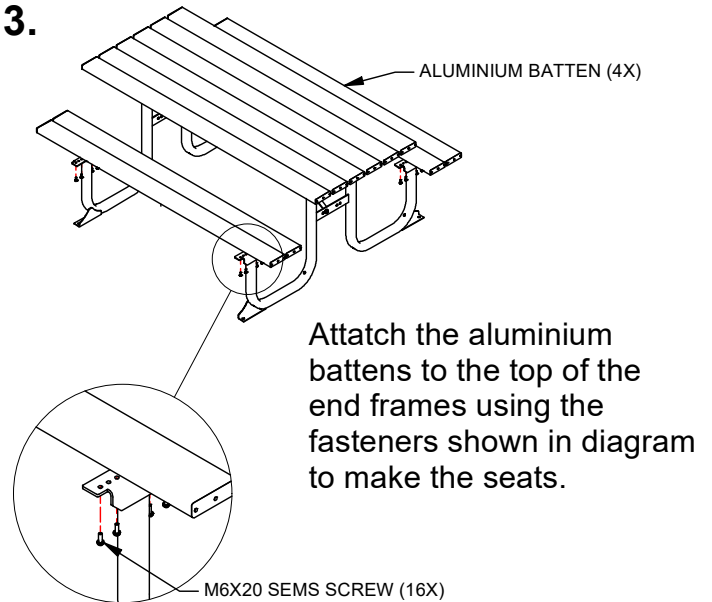

COMPONENTS:

1.

Attach the aluminium battens to the top of the end frames using the fasteners shown in diagram.

3.

Attach the aluminium battens to the top of the end frames using the fasteners shown in diagram to make the seats.

2.

Attach both end braces to the center aluminium battens as shown in diagram.

4.

Position table setting in its final position, then your picnic table is ready to use.

Standard Picnic Table

115/HW - Timber Battened Picnic Table
 115/X/AL - Aluminium Battened Picnic Table (TIMAL)
 115/EV - Enviroslat Battened Picnic Table