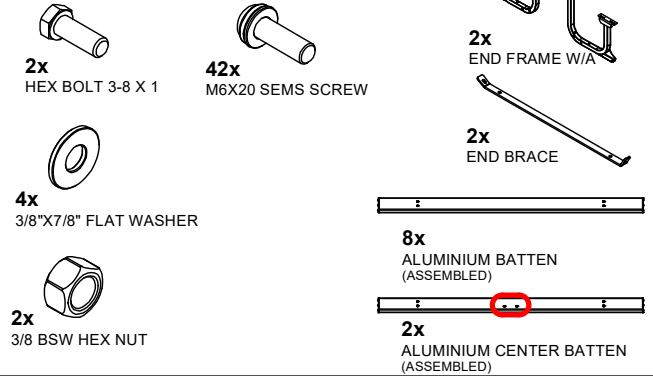

COMPONENTS:

1.

Attach the aluminium battens to the top of the end frames using the fasteners shown in diagram.

3.

Attach the aluminium battens to the top of the end frames using the fasteners shown in diagram to make the seats.