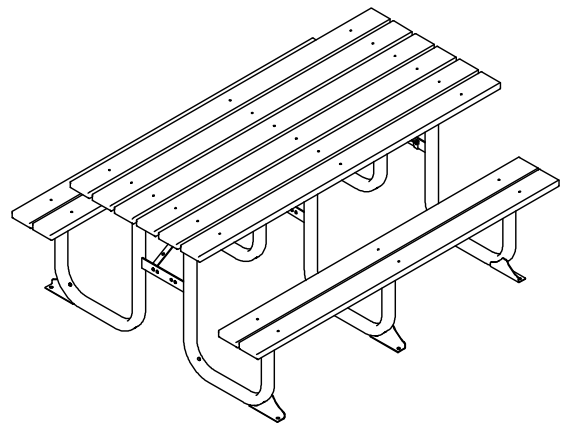

Standard Picnic Table

115/HW - Timber Battened Picnic Table
115/X/AL - Aluminium Battened Picnic Table (TIMAL)
115/EV - Enviroslat Battened Picnic Table

■ DRAFFIN ■
Street Furniture

- These are generic instructions for the installation of Draffin Street Furniture's Standard Picnic Table Settings.
- This product should be installed by an appropriately qualified or skilled person.
- These instructions cover the assembly of various suite options, component quantities and appearances may vary.
- Further information is available by contacting Draffin Street Furniture (www.draffin.com.au) via the following QR code:

Draffin Street Furniture Website
• General product and contact information

115/HW (Batten Top)

115/EV (Enviroslat Composite Top)

115/X/AL (Aluminium Batten Top)

Standard Picnic Table

115/HW - Timber Battened Picnic Table
 115/X/AL - Aluminium Battened Picnic Table (TIMAL)
 115/EV - Enviroslat Battened Picnic Table