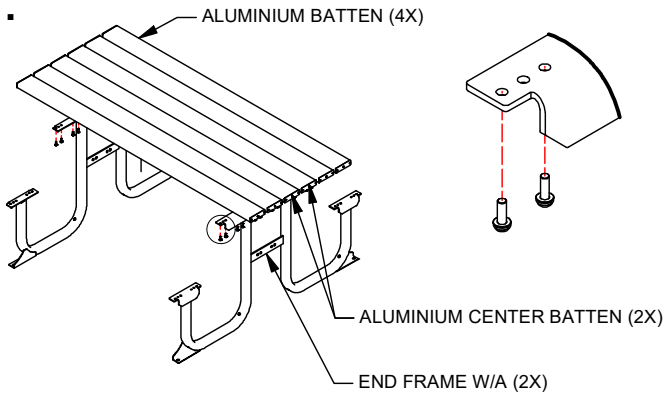

Standard Picnic Table

115/HW - Timber Battened Picnic Table
 115/X/AL - Aluminium Battened Picnic Table (TIMAL)
 115/EV - Enviroslat Battened Picnic Table

DRAFFIN
 Street Furniture

Aluminium Battened Models

COMPONENTS:

1.

Attach the aluminium battens to the top of the end frames using the fasteners shown in diagram.

3.

Attach the aluminium battens to the top of the end frames using the fasteners shown in diagram to make the seats.

2.

Attach both end braces to the center aluminium battens as shown in diagram.

4.

Position table setting in its final position, then your picnic table is ready to use.

Standard Picnic Table

115/HW - Timber Battened Picnic Table
 115/X/AL - Aluminium Battened Picnic Table (TIMAL)
 115/EV - Enviroslat Battened Picnic Table