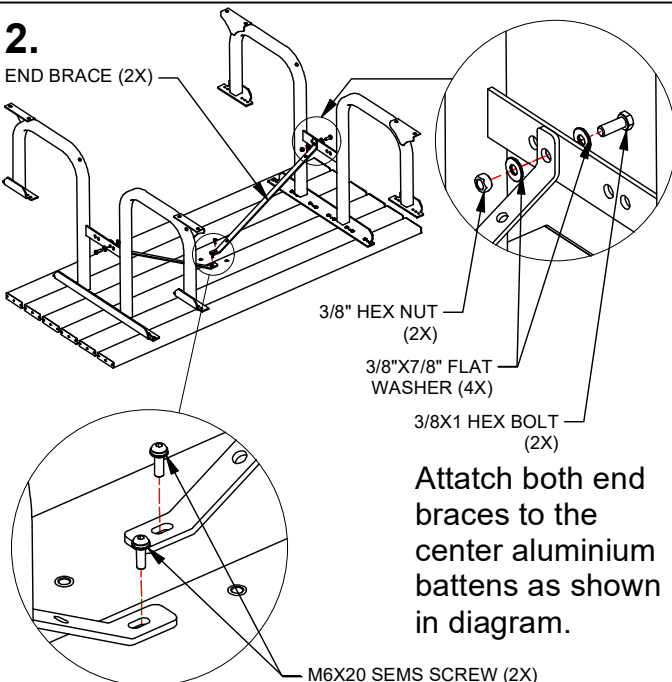

COMPONENTS:

1.

Attach the aluminium battens to the top of the end frames using the fasteners shown in diagram.

3.

Attach the aluminium battens to the top of the end frames using the fasteners shown in diagram to make the seats.

2.

Attach both end braces to the center aluminium battens as shown in diagram.

4.

Position table setting in its final position, then your picnic table is ready to use.

Standard Picnic Table

115/HW - Timber Battened Picnic Table
 115/X/AL - Aluminium Battened Picnic Table (TIMAL)
 115/EV - Enviroslat Battened Picnic Table