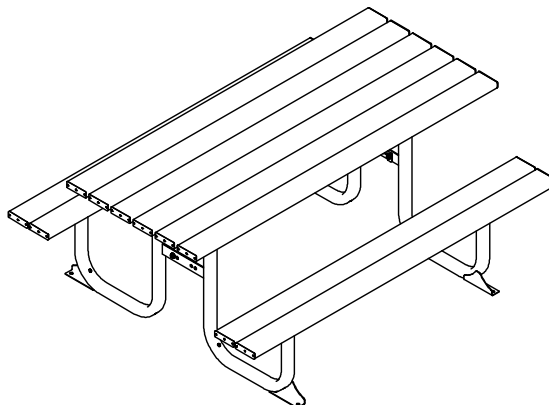

Standard Picnic Table

115/HW - Timber Battened Picnic Table
115/X/AL - Aluminium Battened Picnic Table (TIMAL)
115/EV - Enviroslat Battened Picnic Table

■ DRAFFIN ■
Street Furniture

- These are generic instructions for the installation of Draffin Street Furniture's Standard Picnic Table Settings.
- This product should be installed by an appropriately qualified or skilled person.
- These instructions cover the assembly of various suite options, component quantities and appearances may vary.
- Further information is available by contacting Draffin Street Furniture (www.draffin.com.au) via the following QR code:

Draffin Street Furniture Website
• General product and contact information

115/HW (Batten Top)

115/EV (Enviroslat Composite Top)

115/X/AL (Aluminium Batten Top)

Standard Picnic Table

115/HW - Timber Battened Picnic Table
 115/X/AL - Aluminium Battened Picnic Table (TIMAL)
 115/EV - Enviroslat Battened Picnic Table