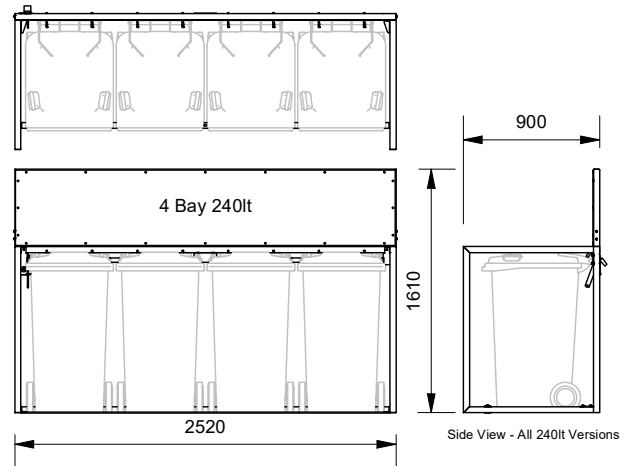

Wheelie Bin Corral

Model 88941 - Wheelie Bin Corral

DRAFFIN
Street Furniture

Wheelie Bin Corrals make for a cost effective and functional waste hub for permanent and semi-permanent applications. The evolution of the corral has seen it come from very simple beginnings to a highly customisable product with custom large signage, single action locking systems and a host of lid restrictors.

Suit Wheelie Bin Size (not included)

- ☐ 120lt
- ☐ 240lt

Bay Quantity

- ☐ 2
- ☐ 3
- ☐ 4

Frame Options

- ☐ Galvanised
- ☐ Powdercoated
- ☐ 304 Brushed Stainless Steel
- ☐ 316 Brushed Stainless Steel

Lock System

- ☐ Padlock Compatible
- ☐ Cam Lock
- ☐ Both

Lid Restrictor Options

- ☐ Full Bar
- ☐ Single Rubbish Lid Restrictor (Any or All Locations)
- ☐ Single Recycle Hole Lid Restrictor (Any or All Locations)

Mounting Options

- ☐ Bolt Down
- ☐ Freestanding

Other Options

- ☐ Full Length Sign with Custom All-Weather Decal*

*Customer to provide own artwork