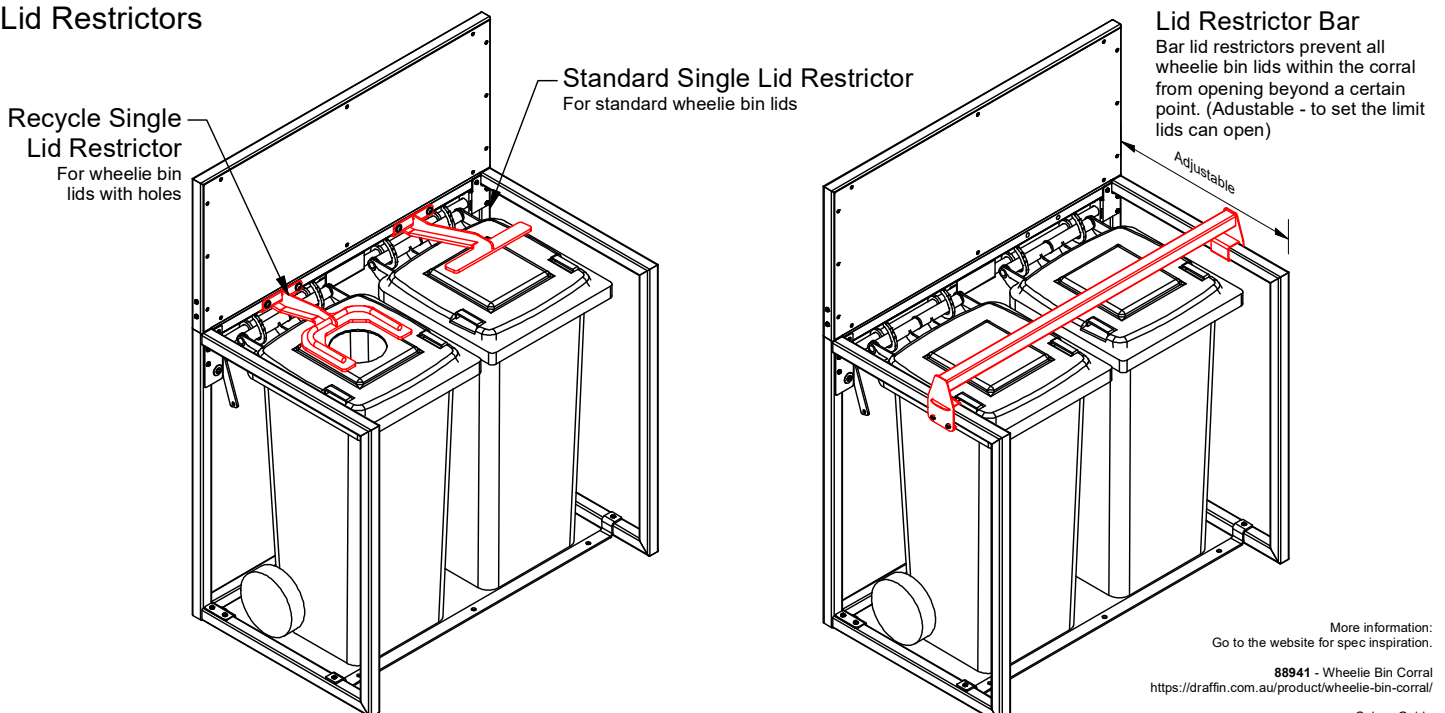

Lid Restrictors

Recycle Single
Lid Restrictor
For wheelie bin
lids with holes

Standard Single Lid Restrictor
For standard wheelie bin lids

Lid Restrictor Bar

Bar lid restrictors prevent all wheelie bin lids within the corral from opening beyond a certain point. (Adjustable - to set the limit lids can open)

More information:
Go to the website for spec inspiration.

88941 - Wheelie Bin Corral
<https://draffin.com.au/product/wheelie-bin-corral/>

Colour Guide
<https://draffin.com.au/colour-guide/>