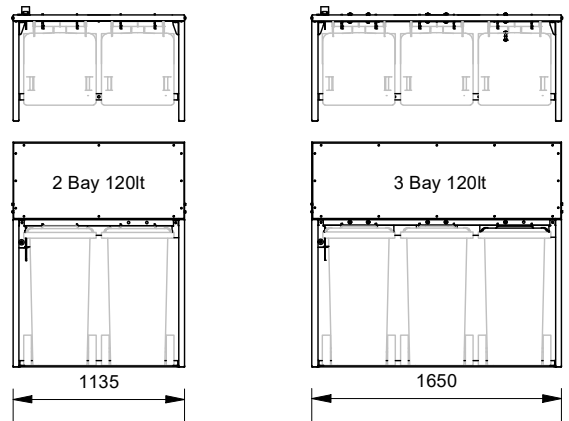

Wheelie Bin Corral

Model 88941 - Wheelie Bin Corral

DRAFFIN
Street Furniture

Wheelie Bin Corrals make for a cost effective and functional waste hub for permanent and semi-permanent applications. The evolution of the corral has seen it come from very simple beginnings to a highly customisable product with custom large signage, single action locking systems and a host of lid restrictors.

Suit Wheelie Bin Size (not included)

- ☐ 120lt
- ☐ 240lt

Bay Quantity

- ☐ 2
- ☐ 3
- ☐ 4

Frame Options

- ☐ Galvanised
- ☐ Powdercoated
- ☐ 304 Brushed Stainless Steel
- ☐ 316 Brushed Stainless Steel

Lock System

- ☐ Padlock Compatible
- ☐ Cam Lock
- ☐ Both

Lid Restrictor Options

- ☐ Full Bar
- ☐ Single Rubbish Lid Restrictor (Any or All Locations)
- ☐ Single Recycle Hole Lid Restrictor (Any or All Locations)

Mounting Options

- ☐ Bolt Down
- ☐ Freestanding

Other Options

- ☐ Full Length Sign with Custom All-Weather Decal*

*Customer to provide own artwork