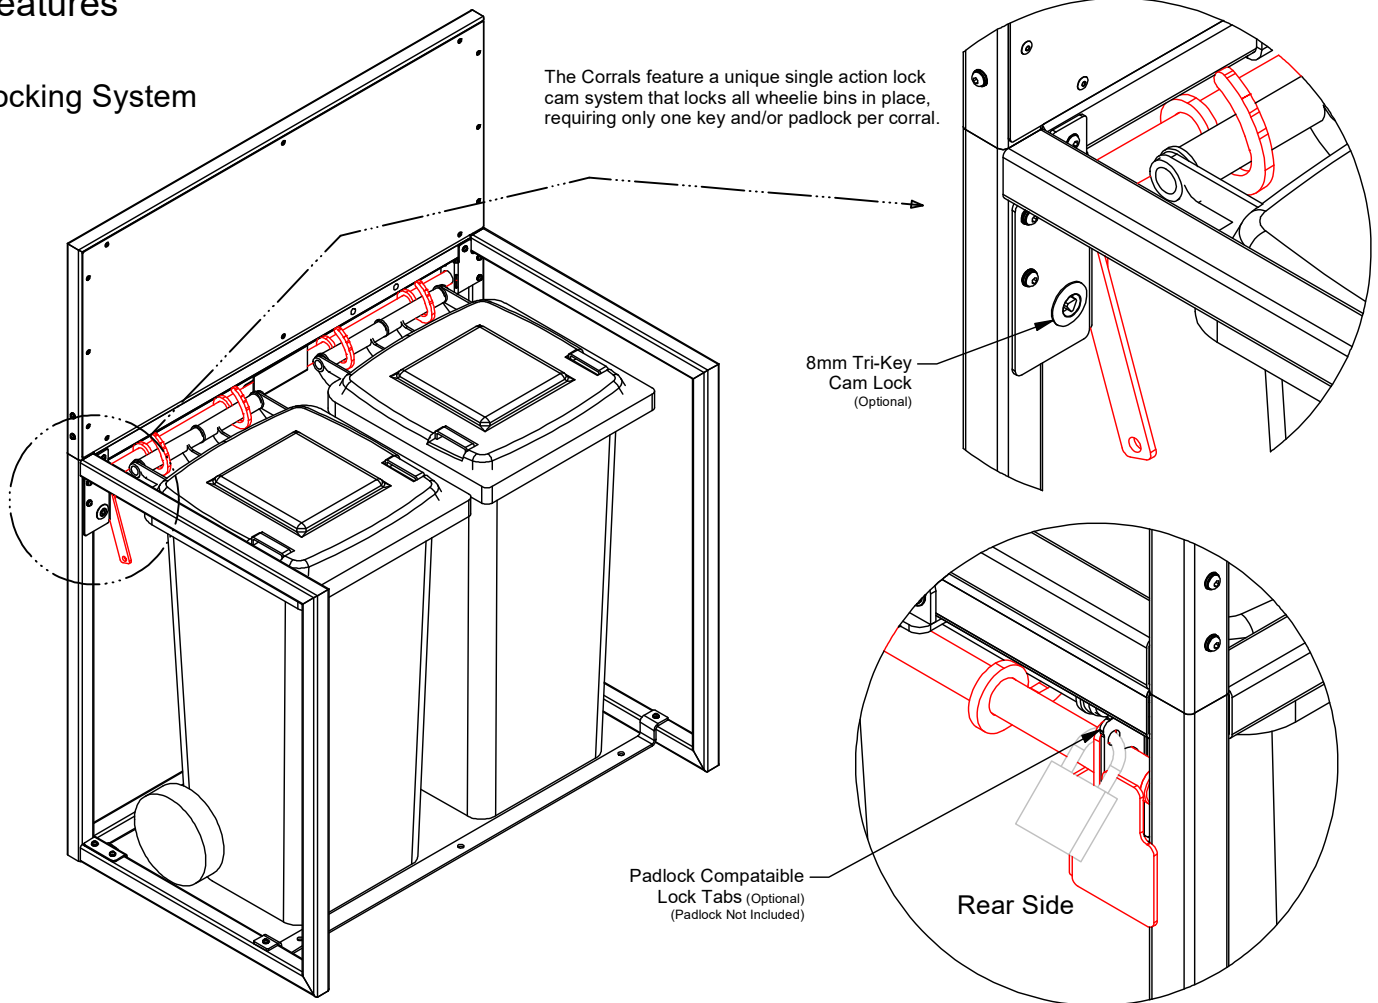

Wheelie Bin Corral

Model 88941 - Wheelie Bin Corral

DRAFFIN
Street Furniture

Features

Locking System

The Corrals feature a unique single action lock cam system that locks all wheelie bins in place, requiring only one key and/or padlock per corral.

8mm Tri-Key
Cam Lock
(Optional)

Padlock Compatible
Lock Tabs (Optional)
(Padlock Not Included)

Rear Side