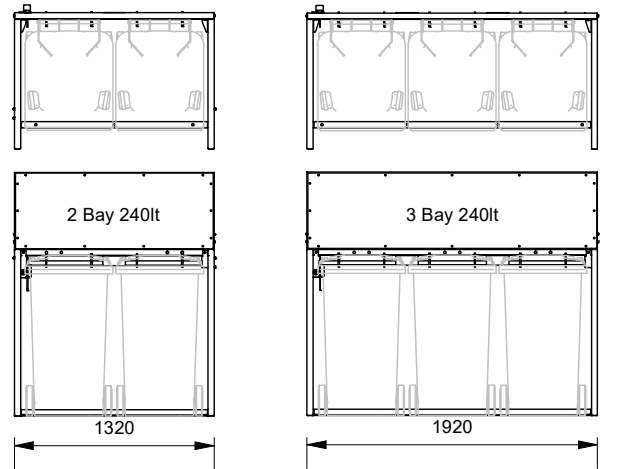

Wheelie Bin Corral

Model 88941 - Wheelie Bin Corral

DRAFFIN
Street Furniture

Wheelie Bin Corrals make for a cost effective and functional waste hub for permanent and semi-permanent applications. The evolution of the corral has seen it come from very simple beginnings to a highly customisable product with custom large signage, single action locking systems and a host of lid restrictors.

Suit Wheelie Bin Size (not included)

- ☐ 120lt
- ☐ 240lt

Bay Quantity

- ☐ 2
- ☐ 3
- ☐ 4

Frame Options

- ☐ Galvanised
- ☐ Powdercoated
- ☐ 304 Brushed Stainless Steel
- ☐ 316 Brushed Stainless Steel

Lock System

- ☐ Padlock Compatible
- ☐ Cam Lock
- ☐ Both

Lid Restrictor Options

- ☐ Full Bar
- ☐ Single Rubbish Lid Restrictor (Any or All Locations)
- ☐ Single Recycle Hole Lid Restrictor (Any or All Locations)

Mounting Options

- ☐ Bolt Down
- ☐ Freestanding

Other Options

- ☐ Full Length Sign with Custom All-Weather Decal*

*Customer to provide own artwork