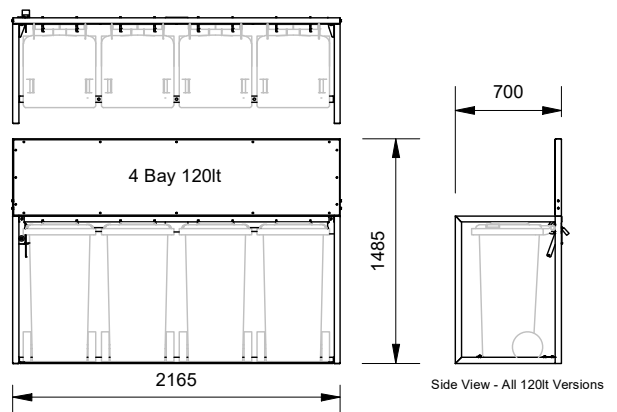

Wheelie Bin Corral

Model 88941 - Wheelie Bin Corral

DRAFFIN
Street Furniture

Wheelie Bin Corrals make for a cost effective and functional waste hub for permanent and semi-permanent applications. The evolution of the corral has seen it come from very simple beginnings to a highly customisable product with custom large signage, single action locking systems and a host of lid restrictors.

Suit Wheelie Bin Size (not included)

- ☐ 120lt
- ☐ 240lt

Bay Quantity

- ☐ 2
- ☐ 3
- ☐ 4

Frame Options

- ☐ Galvanised
- ☐ Powdercoated
- ☐ 304 Brushed Stainless Steel
- ☐ 316 Brushed Stainless Steel

Lock System

- ☐ Padlock Compatible
- ☐ Cam Lock
- ☐ Both

Lid Restrictor Options

- ☐ Full Bar
- ☐ Single Rubbish Lid Restrictor (Any or All Locations)
- ☐ Single Recycle Hole Lid Restrictor (Any or All Locations)

Mounting Options

- ☐ Bolt Down
- ☐ Freestanding

Other Options

- ☐ Full Length Sign with Custom All-Weather Decal*

*Customer to provide own artwork