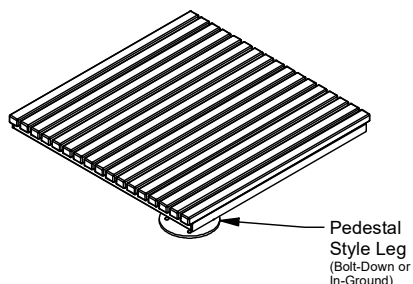

Wandin Square Platform Bench

13S/X/84 - Wandin Square Platform Bench

DRAFFIN
Street Furniture

The Wandin Square Platform Bench is a small platform bench solution based on the square table design. It uses the same batten profile as the rest of the Wandin range. At 840mm long, it will seat up to 4 people in a compact space, making it ideal for high pedestrian traffic spaces where casual seating is required.

Batten Material [(See batten guide)](#)

40mm x 30mm

- ☐ Spotted Gum
- ☐ Enviroslat
- ☐ Anodised Aluminium
- ☐ Powdercoated Aluminium [(See colour guide)](#)
- ☐ Timber-Look Aluminium - Alpine Ash
- ☐ Timber-Look Aluminium - Mountain Gum
- ☐ Timber-Look Aluminium - Ironbark

Frame Material

- ☐ Galvanised Mild Steel
- ☐ Powdercoated Gal Mild Steel [(See colour guide)](#)
- ☐ 304 Stainless Steel Brushed
- ☐ 304 Stainless Steel Bead Blasted
- ☐ 316 Stainless Steel Brushed
- ☐ 316 Stainless Steel Bead Blasted

Mounting Options

- ☐ Post Mount Bolt Down
- ☐ Post Mount Inground
- ☐ Flat Bar Leg

More information:

Go to the website for spec inspiration.

13S/X/84 - Wandin Square Platform Bench

<https://draffin.com.au/product/wandin-square-platform-bench/>

Batten Guide

<https://draffin.com.au/Batten-Guide.pdf>

Colour and Plinth Guide

<https://draffin.com.au/Paint-and-Plinth-Guide.pdf>

Stainless Steel Guide

<https://draffin.com.au/Stainless-Steel-Guide.pdf>

Wandin Architectural Guide

<https://draffin.com.au/wandin-architectural-guide/>

DDA guide

<https://draffin.com.au/dda/>