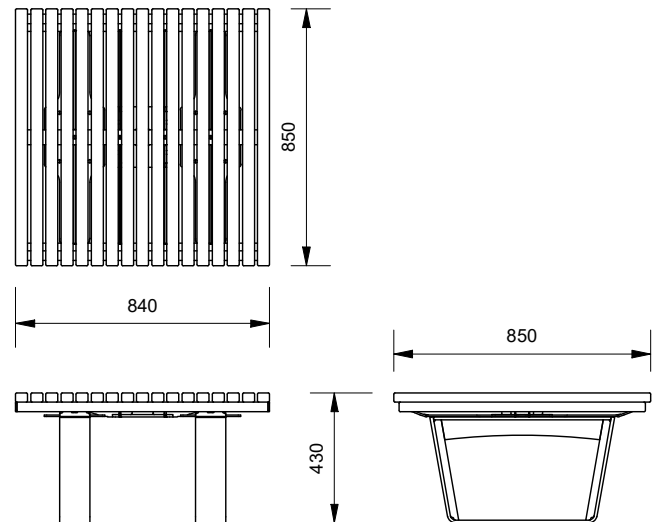

Wandin Square Platform Bench

13S/X/84 - Wandin Square Platform Bench

DRAFFIN
Street Furniture

The Wandin Square Platform Bench is a small platform bench solution based on the square table design. It uses the same batten profile as the rest of the Wandin range. At 840mm long, it will seat up to 4 people in a compact space, making it ideal for high pedestrian traffic spaces where casual seating is required.

Batten Material [\(See batten guide\)](#)

40mm x 30mm

- Spotted Gum
- Enviroslat
- Anodised Aluminium
- Powdercoated Aluminium [\(See colour guide\)](#)
- Timber-Look Aluminium - Alpine Ash
- Timber-Look Aluminium - Mountain Gum
- Timber-Look Aluminium - Ironbark

Mounting Options

- Post Mount Bolt Down
- Post Mount Inground
- Flat Bar Leg

More information:

Go to the website for spec inspiration.

13S/X/84 - Wandin Square Platform Bench

<https://draffin.com.au/product/wandin-square-platform-bench/>