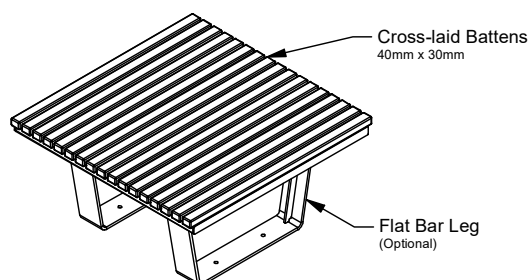

Wandin Square Platform Bench

13S/X/84 - Wandin Square Platform Bench

DRAFFIN
Street Furniture

The Wandin Square Platform Bench is a small platform bench solution based on the square table design. It uses the same batten profile as the rest of the Wandin range. At 840mm long, it will seat up to 4 people in a compact space, making it ideal for high pedestrian traffic spaces where casual seating is required.

Batten Material [(See batten guide)](#)

40mm x 30mm

- ☐ Spotted Gum
- ☐ Enviroslat
- ☐ Anodised Aluminium
- ☐ Powdercoated Aluminium [(See colour guide)](#)
- ☐ Timber-Look Aluminium - Alpine Ash
- ☐ Timber-Look Aluminium - Mountain Gum
- ☐ Timber-Look Aluminium - Ironbark

Frame Material

- ☐ Galvanised Mild Steel
- ☐ Powdercoated Gal Mild Steel [(See colour guide)](#)
- ☐ 304 Stainless Steel Brushed
- ☐ 304 Stainless Steel Bead Blasted
- ☐ 316 Stainless Steel Brushed
- ☐ 316 Stainless Steel Bead Blasted

Mounting Options

- ☐ Post Mount Bolt Down
- ☐ Post Mount Inground
- ☐ Flat Bar Leg

More information:

Go to the website for spec inspiration.

13S/X/84 - Wandin Square Platform Bench

<https://draffin.com.au/product/wandin-square-platform-bench/>

Batten Guide

<https://draffin.com.au/Batten-Guide.pdf>

Colour and Plinth Guide

<https://draffin.com.au/Paint-and-Plinth-Guide.pdf>

Stainless Steel Guide

<https://draffin.com.au/Stainless-Steel-Guide.pdf>

Wandin Architectural Guide

<https://draffin.com.au/wandin-architectural-guide/>

DDA guide

<https://draffin.com.au/dda/>