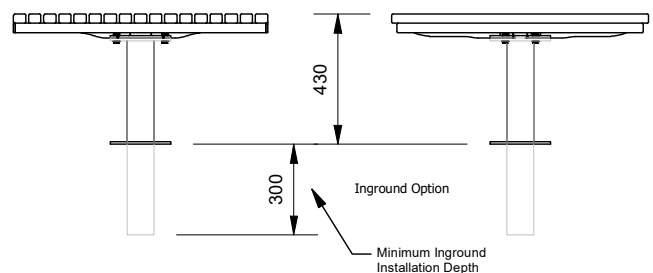

Wandin Square Platform Bench

13S/X/84 - Wandin Square Platform Bench

DRAFFIN
Street Furniture

The Wandin Square Platform Bench is a small platform bench solution based on the square table design. It uses the same batten profile as the rest of the Wandin range. At 840mm long, it will seat up to 4 people in a compact space, making it ideal for high pedestrian traffic spaces where casual seating is required.

Batten Material [(See batten guide)](#)

40mm x 30mm

- ☐ Spotted Gum
- ☐ Enviroslat
- ☐ Anodised Aluminium
- ☐ Powdercoated Aluminium [(See colour guide)](#)
- ☐ Timber-Look Aluminium - Alpine Ash
- ☐ Timber-Look Aluminium - Mountain Gum
- ☐ Timber-Look Aluminium - Ironbark

Frame Material

- ☐ Galvanised Mild Steel
- ☐ Powdercoated Gal Mild Steel [(See colour guide)](#)
- ☐ 304 Stainless Steel Brushed
- ☐ 304 Stainless Steel Bead Blasted
- ☐ 316 Stainless Steel Brushed
- ☐ 316 Stainless Steel Bead Blasted

Mounting Options

- ☐ Post Mount Bolt Down
- ☐ Post Mount Inground
- ☐ Flat Bar Leg

More information:

Go to the website for spec inspiration.

13S/X/84 - Wandin Square Platform Bench

<https://draffin.com.au/product/wandin-square-platform-bench/>

Batten Guide

<https://draffin.com.au/Batten-Guide.pdf>

Colour and Plinth Guide

<https://draffin.com.au/Paint-and-Plinth-Guide.pdf>

Stainless Steel Guide

<https://draffin.com.au/Stainless-Steel-Guide.pdf>

Wandin Architectural Guide

<https://draffin.com.au/wandin-architectural-guide/>

DDA guide

<https://draffin.com.au/dda/>