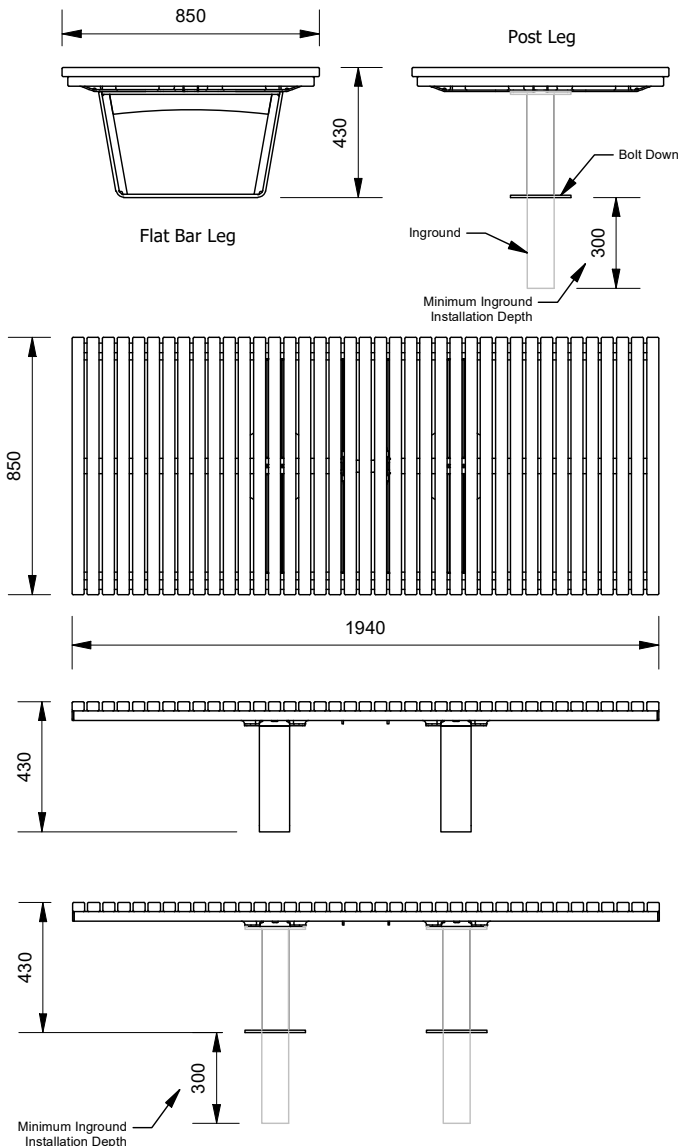

Wandin Double Wide Bench

13S/X/19 - Wandin Double Wide Bench

DRAFFIN
Street Furniture

The Wandin Double Wide Bench features a uniform batten profile like the rest of the Wandin Suite. Double wide benches provide more seating in a compact space. With Draffin's full batten array and multiple mounting styles, the double wide bench can be styled to suit your space.

Batten Material (See batten guide)

40mm x 30mm

- ☐ Spotted Gum
- ☐ Enviroslat
- ☐ Anodised Aluminium
- ☐ Powdercoated Aluminium (See colour guide)
- ☐ Timber-Look Aluminium - Alpine Ash
- ☐ Timber-Look Aluminium - Mountain Gum
- ☐ Timber-Look Aluminium - Ironbark

Frame Material

- ☐ Galvanised Mild Steel
- ☐ Powdercoated Gal Mild Steel (See colour guide)
- ☐ 304 Stainless Steel Brushed
- ☐ 304 Stainless Steel Bead Blasted
- ☐ 316 Stainless Steel Brushed
- ☐ 316 Stainless Steel Bead Blasted

Mounting Options

- ☐ Post Mount Bolt Down
- ☐ Post Mount Inground
- ☐ Flat Bar Leg

More information:
Go to the website for spec inspiration.
13S/X/19 - Wandin Double Wide Bench
<https://draffin.com.au/product/wandin-double-wide-bench/>

Batten Guide
<https://draffin.com.au/Batten-Guide.pdf>

Colour and Plinth Guide
<https://draffin.com.au/Paint-and-Plinth-Guide.pdf>

Stainless Steel Guide
<https://draffin.com.au/Stainless-Steel-Guide.pdf>

Wandin Architectural Guide
<https://draffin.com.au/wandin-architectural-guide/>

DDA guide
<https://draffin.com.au/dda/>