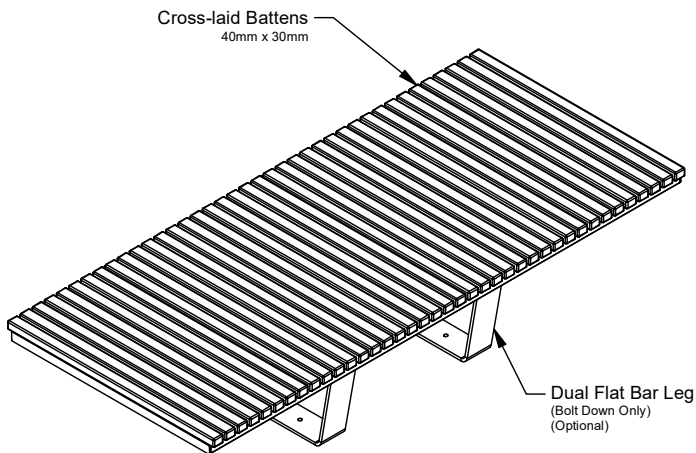

Wandin Double Wide Bench

13S/X/19 - Wandin Double Wide Bench

DRAFFIN
Street Furniture

The Wandin Double Wide Bench features a uniform batten profile like the rest of the Wandin Suite. Double wide benches provide more seating in a compact space. With Draffin's full batten array and multiple mounting styles, the double wide bench can be styled to suit your space.

Batten Material (See batten guide)

40mm x 30mm

- ☐ Spotted Gum
- ☐ Enviroslat
- ☐ Anodised Aluminium
- ☐ Powdercoated Aluminium (See colour guide)
- ☐ Timber-Look Aluminium - Alpine Ash
- ☐ Timber-Look Aluminium - Mountain Gum
- ☐ Timber-Look Aluminium - Ironbark

Frame Material

- ☐ Galvanised Mild Steel
- ☐ Powdercoated Gal Mild Steel (See colour guide)
- ☐ 304 Stainless Steel Brushed
- ☐ 304 Stainless Steel Bead Blasted
- ☐ 316 Stainless Steel Brushed
- ☐ 316 Stainless Steel Bead Blasted

Mounting Options

- ☐ Post Mount Bolt Down
- ☐ Post Mount Inground
- ☐ Flat Bar Leg

More information:
Go to the website for spec inspiration.
13S/X/19 - Wandin Double Wide Bench
<https://draffin.com.au/product/wandin-double-wide-bench/>

Batten Guide
<https://draffin.com.au/Batten-Guide.pdf>

Colour and Plinth Guide
<https://draffin.com.au/Paint-and-Plinth-Guide.pdf>

Stainless Steel Guide
<https://draffin.com.au/Stainless-Steel-Guide.pdf>

Wandin Architectural Guide
<https://draffin.com.au/wandin-architectural-guide/>

DDA guide
<https://draffin.com.au/dda/>