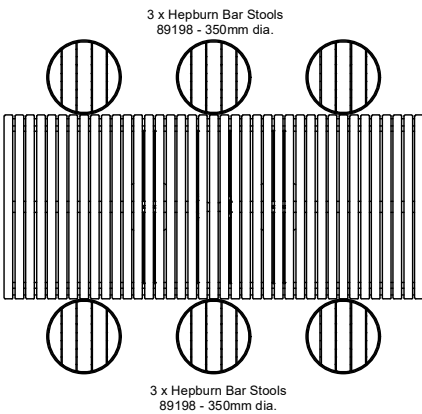

Table Height

- 750mm (Standard Table Height)
- 1000mm (Bar Height Table)

Batten Material (See batten guide)

40mm x 30mm

- Spotted Gum
- Enviroslat
- Anodised Aluminium
- Powdercoated Aluminium (See colour guide)
- Timber-Look Aluminium - Alpine Ash
- Timber-Look Aluminium - Mountain Gum
- Timber-Look Aluminium - Ironbark

Mounting Options

- Post Mount Bolt Down
- Post Mount Inground
- Flat Bar Leg

Other Options

- Chess Board Insert
- Umbrella Hole
- DDA Options

More information:
Go to the website for spec inspiration.
12S/X/19 - Wandin Table
<https://draffin.com.au/product/wandin-table-setting/>

Wandin Architectural Guide
<https://draffin.com.au/wandin-architectural-guide/>

DDA guide
<https://draffin.com.au/dda/>

Wandin Table

12S/X/19 - Wandin Table

DRAFFIN
Street Furniture

Suggested Configurations

Standard Setting (Benches)
with
12S/X/19/BT -
1940mm long
Table

Mixed Setting (Seat with Back and Bench)
with
12S/X/19/KT -
1940mm long
Table

Bar Height Setting (Utilising "Hepburn" Stools)
with
12S/X/19/KB -
1940mm long
Table