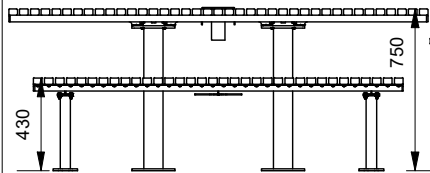

Table Height

- 750mm (Standard Table Height)
- 1000mm (Bar Height Table)

Batten Material (See batten guide)

40mm x 30mm

- Spotted Gum
- Enviroslat
- Anodised Aluminium
- Powdercoated Aluminium (See colour guide)
- Timber-Look Aluminium - Alpine Ash
- Timber-Look Aluminium - Mountain Gum
- Timber-Look Aluminium - Ironbark

Wandin Architectural Guide
<https://draffin.com.au/wandin-architectural-guide/>

DDA guide
<https://draffin.com.au/dda/>

Wandin Table

12S/X/19 - Wandin Table

DRAFFIN
Street Furniture

Suggested Configurations

Standard Setting (Benches)
with
12S/X/19/BT -
1940mm long
Table

Mixed Setting (Seat with Back and Bench)
with
12S/X/19/KT -
1940mm long
Table

Bar Height Setting (Utilising "Hepburn" Stools)
with
12S/X/19/KB -
1940mm long
Table