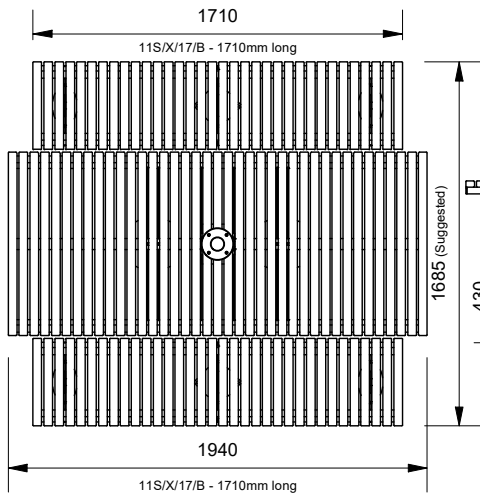

Table Height

- 750mm (Standard Table Height)
- 1000mm (Bar Height Table)

Batten Material (See batten guide)

40mm x 30mm

- Spotted Gum
- Enviroslat
- Anodised Aluminium
- Powdercoated Aluminium (See colour guide)
- Timber-Look Aluminium - Alpine Ash
- Timber-Look Aluminium - Mountain Gum
- Timber-Look Aluminium - Ironbark

Wandin Architectural Guide
<https://draffin.com.au/wandin-architectural-guide/>

DDA guide
<https://draffin.com.au/dda/>

Wandin Table

12S/X/19 - Wandin Table

DRAFFIN
Street Furniture

Suggested Configurations

Standard Setting (Benches)
with
12S/X/19/BT -
1940mm long
Table

Mixed Setting (Seat with Back and Bench)
with
12S/X/19/KT -
1940mm long
Table

Bar Height Setting (Utilising "Hepburn" Stools)
with
12S/X/19/KB -
1940mm long
Table