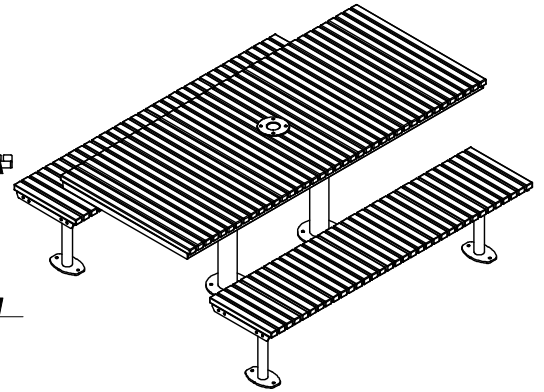

Table Height

- 750mm (Standard Table Height)
- 1000mm (Bar Height Table)

Batten Material (See batten guide)

40mm x 30mm

- Spotted Gum
- Enviroslat
- Anodised Aluminium
- Powdercoated Aluminium (See colour guide)
- Timber-Look Aluminium - Alpine Ash
- Timber-Look Aluminium - Mountain Gum
- Timber-Look Aluminium - Ironbark

Mounting Options

- Post Mount Bolt Down
- Post Mount Inground
- Flat Bar Leg

Other Options

- Chess Board Insert
- Umbrella Hole
- DDA Options

More information:
Go to the website for spec inspiration.
12S/X/19 - Wandin Table
<https://draffin.com.au/product/wandin-table-setting/>

Wandin Architectural Guide
<https://draffin.com.au/wandin-architectural-guide/>

DDA guide
<https://draffin.com.au/dda/>

Wandin Table

12S/X/19 - Wandin Table

DRAFFIN
Street Furniture

Suggested Configurations

Standard Setting (Benches)
with
12S/X/19/BT -
1940mm long
Table

Mixed Setting (Seat with Back and Bench)
with
12S/X/19/KT -
1940mm long
Table

Bar Height Setting (Utilising "Hepburn" Stools)
with
12S/X/19/KB -
1940mm long
Table