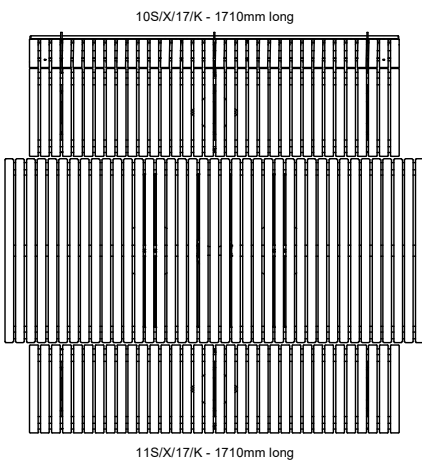

Table Height

- 750mm (Standard Table Height)
- 1000mm (Bar Height Table)

Batten Material (See batten guide)

40mm x 30mm

- Spotted Gum
- Enviroslat
- Anodised Aluminium
- Powdercoated Aluminium (See colour guide)
- Timber-Look Aluminium - Alpine Ash
- Timber-Look Aluminium - Mountain Gum
- Timber-Look Aluminium - Ironbark

Wandin Architectural Guide
<https://draffin.com.au/wandin-architectural-guide/>

DDA guide
<https://draffin.com.au/dda/>

Wandin Table

12S/X/19 - Wandin Table

DRAFFIN
Street Furniture

Suggested Configurations

Standard Setting (Benches)
with
12S/X/19/BT -
1940mm long
Table

Mixed Setting (Seat with Back and Bench)
with
12S/X/19/KT -
1940mm long
Table

Bar Height Setting (Utilising "Hepburn" Stools)
with
12S/X/19/KB -
1940mm long
Table