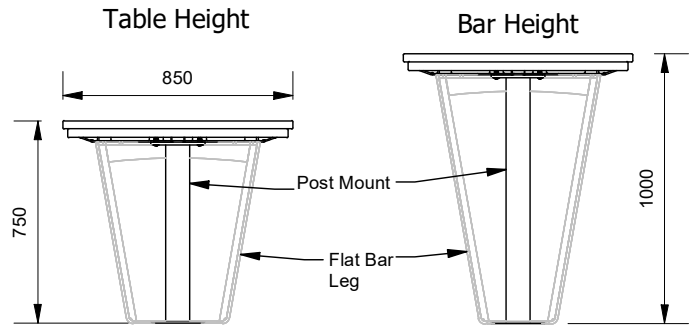

Wandin Table

12S/X/19 - Wandin Table

DRAFFIN
Street Furniture

The Wandin Table has undergone a design update focusing on style refinements and extra options. It uses the same uniform batten profile as the rest of the Wandin Suite, but is now available in standard table height and bar height versions. Select from post or flat bar leg styles at either height too.

Table Height

- 750mm (Standard Table Height)
- 1000mm (Bar Height Table)

Batten Material (See batten guide)

40mm x 30mm

- Spotted Gum
- Enviroslat
- Anodised Aluminium
- Powdercoated Aluminium (See colour guide)
- Timber-Look Aluminium - Alpine Ash
- Timber-Look Aluminium - Mountain Gum
- Timber-Look Aluminium - Ironbark

Standard Setting (Benches)
with
12S/X/19/BT -
1940mm long
Table

Mixed Setting (Seat with Back and Bench)
with
12S/X/19/KT -
1940mm long
Table

Bar Height Setting (Utilising "Hepburn" Stools)
with
12S/X/19/KB -
1940mm long
Table