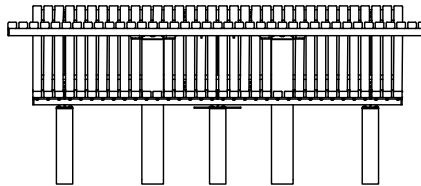

Table Height

- 750mm (Standard Table Height)
- 1000mm (Bar Height Table)

Batten Material (See batten guide)

40mm x 30mm

- Spotted Gum
- Enviroslat
- Anodised Aluminium
- Powdercoated Aluminium (See colour guide)
- Timber-Look Aluminium - Alpine Ash
- Timber-Look Aluminium - Mountain Gum
- Timber-Look Aluminium - Ironbark

Mounting Options

- Post Mount Bolt Down
- Post Mount Inground
- Flat Bar Leg

Other Options

- Chess Board Insert
- Umbrella Hole
- DDA Options

More information:
Go to the website for spec inspiration.
12S/X/19 - Wandin Table
<https://draffin.com.au/product/wandin-table-setting/>

Wandin Architectural Guide
<https://draffin.com.au/wandin-architectural-guide/>

DDA guide
<https://draffin.com.au/dda/>

Wandin Table

12S/X/19 - Wandin Table

DRAFFIN
Street Furniture

Suggested Configurations

Standard Setting (Benches)
with
12S/X/19/BT -
1940mm long
Table

Mixed Setting (Seat with Back and Bench)
with
12S/X/19/KT -
1940mm long
Table

Bar Height Setting (Utilising "Hepburn" Stools)
with
12S/X/19/KB -
1940mm long
Table