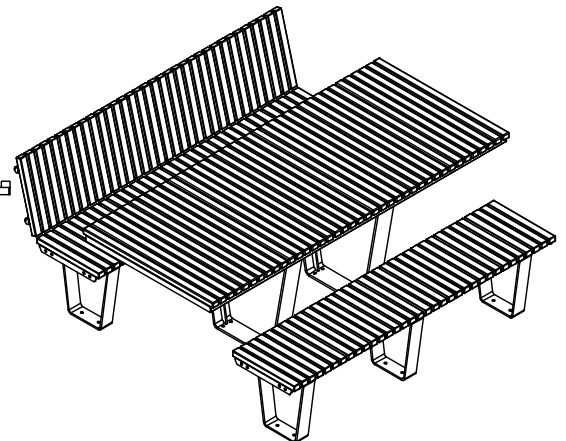

Table Height

- 750mm (Standard Table Height)
- 1000mm (Bar Height Table)

Batten Material (See batten guide)

40mm x 30mm

- Spotted Gum
- Enviroslat
- Anodised Aluminium
- Powdercoated Aluminium (See colour guide)
- Timber-Look Aluminium - Alpine Ash
- Timber-Look Aluminium - Mountain Gum
- Timber-Look Aluminium - Ironbark

Wandin Architectural Guide
<https://draffin.com.au/wandin-architectural-guide/>

DDA guide
<https://draffin.com.au/dda/>

Wandin Table

12S/X/19 - Wandin Table

DRAFFIN
Street Furniture

Suggested Configurations

Standard Setting (Benches)
with
12S/X/19/BT -
1940mm long
Table

Mixed Setting (Seat with Back and Bench)
with
12S/X/19/KT -
1940mm long
Table

Bar Height Setting (Utilising "Hepburn" Stools)
with
12S/X/19/KB -
1940mm long
Table