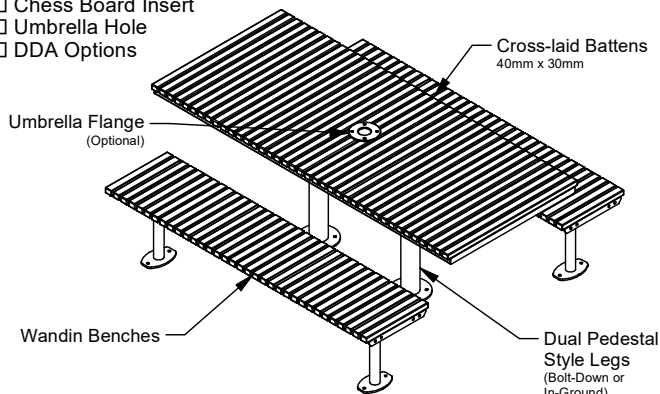

Table Height

- 750mm (Standard Table Height)
- 1000mm (Bar Height Table)

Batten Material (See batten guide)

40mm x 30mm

- Spotted Gum
- Enviroslat
- Anodised Aluminium
- Powdercoated Aluminium (See colour guide)
- Timber-Look Aluminium - Alpine Ash
- Timber-Look Aluminium - Mountain Gum
- Timber-Look Aluminium - Ironbark

Mounting Options

- Post Mount Bolt Down
- Post Mount Inground
- Flat Bar Leg

Other Options

- Chess Board Insert
- Umbrella Hole
- DDA Options

More information:
Go to the website for spec inspiration.
12S/X/19 - Wandin Table
<https://draffin.com.au/product/wandin-table-setting/>