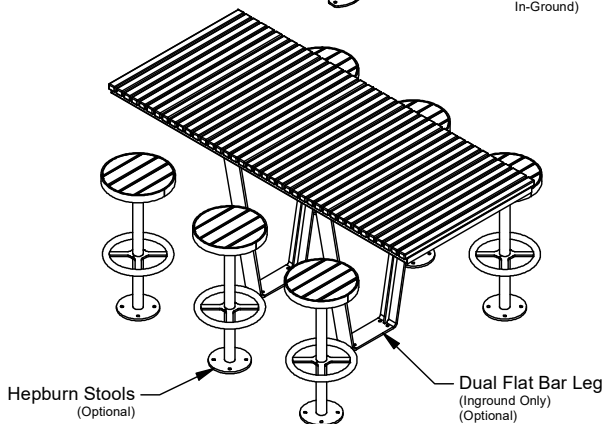

Table Height

- 750mm (Standard Table Height)
- 1000mm (Bar Height Table)

Batten Material (See batten guide)

40mm x 30mm

- Spotted Gum
- Enviroslat
- Anodised Aluminium
- Powdercoated Aluminium (See colour guide)
- Timber-Look Aluminium - Alpine Ash
- Timber-Look Aluminium - Mountain Gum
- Timber-Look Aluminium - Ironbark

Mounting Options

- Post Mount Bolt Down
- Post Mount Inground
- Flat Bar Leg

Other Options

- Chess Board Insert
- Umbrella Hole
- DDA Options

More information:
Go to the website for spec inspiration.
12S/X/19 - Wandin Table
<https://draffin.com.au/product/wandin-table-setting/>

Standard Setting (Benches)
with
12S/X/19/BT -
1940mm long
Table

Mixed Setting (Seat with Back and Bench)
with
12S/X/19/KT -
1940mm long
Table

Bar Height Setting (Utilising "Hepburn" Stools)
with
12S/X/19/KB -
1940mm long
Table