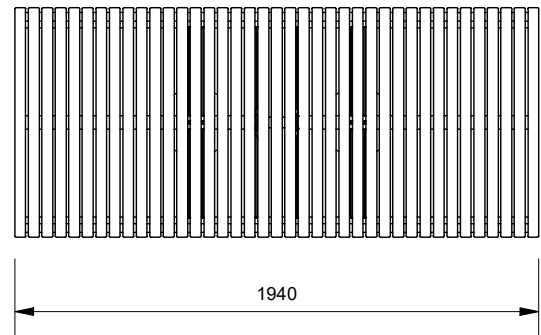

Other Options

- ☐ Chess Board Insert
- ☐ Umbrella Hole
- ☐ DDA Options

More information:
Go to the website for spec inspiration.
12S/X/19 - Wandin Table
<https://draffin.com.au/product/wandin-table-setting/>

Batten Guide
<https://draffin.com.au/Batten-Guide.pdf>

Colour and Plinth Guide
<https://draffin.com.au/Paint-and-Plinth-Guide.pdf>

Stainless Steel Guide
<https://draffin.com.au/Stainless-Steel-Guide.pdf>

Wandin Architectural Guide
<https://draffin.com.au/wandin-architectural-guide/>

DDA guide
<https://draffin.com.au/dda/>