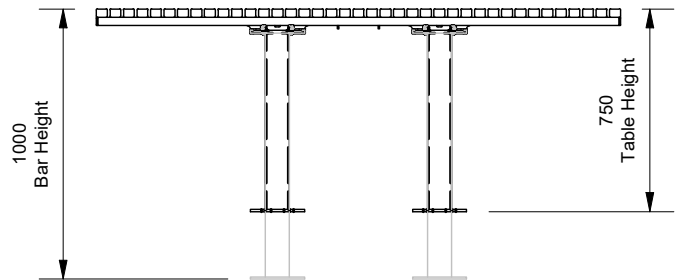

Table Height

- 750mm (Standard Table Height)
- 1000mm (Bar Height Table)

Batten Material (See batten guide)

40mm x 30mm

- Spotted Gum
- Enviroslat
- Anodised Aluminium
- Powdercoated Aluminium (See colour guide)
- Timber-Look Aluminium - Alpine Ash
- Timber-Look Aluminium - Mountain Gum
- Timber-Look Aluminium - Ironbark

Mounting Options

- Post Mount Bolt Down
- Post Mount Inground
- Flat Bar Leg

Other Options

- Chess Board Insert
- Umbrella Hole
- DDA Options

More information:
Go to the website for spec inspiration.
12S/X/19 - Wandin Table
<https://draffin.com.au/product/wandin-table-setting/>

Standard Setting (Benches)
with
12S/X/19/BT -
1940mm long
Table

Mixed Setting (Seat with Back and Bench)
with
12S/X/19/KT -
1940mm long
Table

Bar Height Setting (Utilising "Hepburn" Stools)
with
12S/X/19/KB -
1940mm long
Table