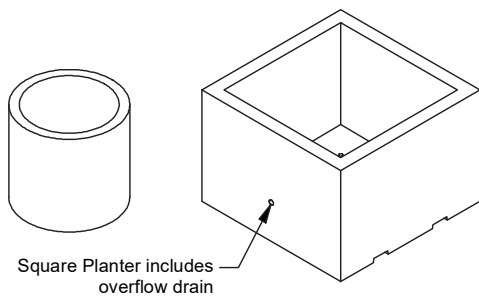

Planter Shapes

- Round Ø800 x H750mm
- Round Ø1000 x H850mm
- Round Ø1500 x H950mm
- Square L1300mm x W1300mm x H950mm
- Square L1300mm x W1300mm x H1100mm
- Rectangle L1800mm x W500mm x H635mm
- Rectangle L2400mm x W500mm x H635mm
- Rectangle L3300mm x W450mm x H550mm

Concrete Colour

- Off White
- Grey
- Charcoal

Aggregate Mix

- White Quartz
- Blue Metal
- River Pebble

Blasting Level

- Light Blast
- Medium Blast
- Heavy Blast

*All Concrete Planters Include Built-In Lifting Lugs and Tapered Drainage Holes to Prevent Blockage