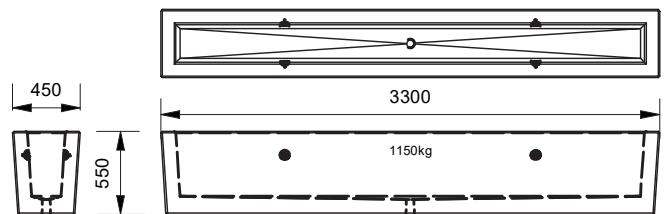

Planter Shapes

- Round Ø800 x H750mm
- Round Ø1000 x H850mm
- Round Ø1500 x H950mm
- Square L1300mm x W1300mm x H950mm
- Square L1300mm x W1300mm x H1100mm
- Rectangle L1800mm x W500mm x H635mm
- Rectangle L2400mm x W500mm x H635mm
- Rectangle L3300mm x W450mm x H550mm

Concrete Colour

- Off White
- Grey
- Charcoal

Aggregate Mix

- White Quartz
- Blue Metal
- River Pebble

Blasting Level

- Light Blast
- Medium Blast
- Heavy Blast

*All Concrete Planters Include Built-In Lifting Lugs and Tapered Drainage Holes to Prevent Blockage