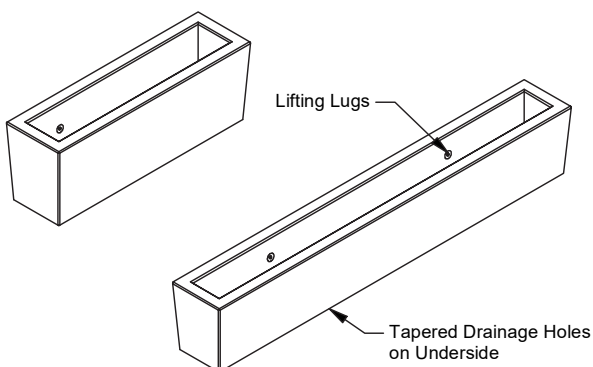

Concrete Colour

- Off White
- Grey
- Charcoal

Aggregate Mix

- White Quartz
- Blue Metal
- River Pebble

Blasting Level

- Light Blast
- Medium Blast
- Heavy Blast

*All Concrete Planters Include Built-In Lifting Lugs and Tapered Drainage Holes to Prevent Blockage