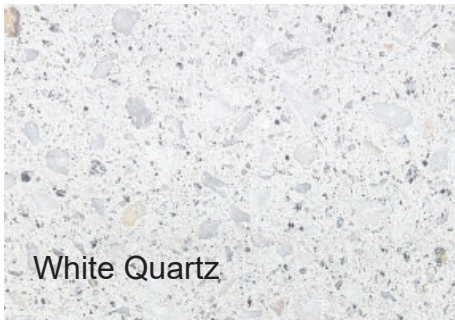

Aggregate Mix