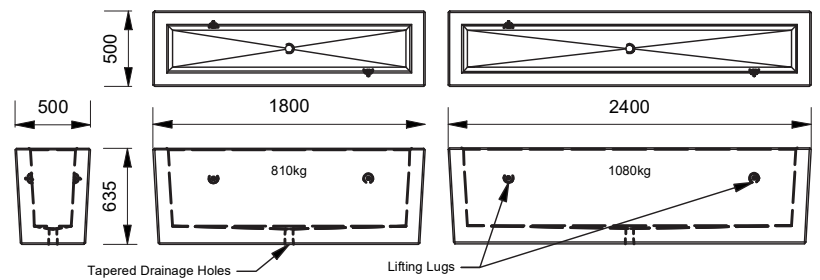

Planter Shapes

- Round Ø800 x H750mm
- Round Ø1000 x H850mm
- Round Ø1500 x H950mm
- Square L1300mm x W1300mm x H950mm
- Square L1300mm x W1300mm x H1100mm
- Rectangle L1800mm x W500mm x H635mm
- Rectangle L2400mm x W500mm x H635mm
- Rectangle L3300mm x W450mm x H550mm

Concrete Colour

- Off White
- Grey
- Charcoal

Aggregate Mix

- White Quartz
- Blue Metal
- River Pebble

Blasting Level

- Light Blast
- Medium Blast
- Heavy Blast

*All Concrete Planters Include Built-In Lifting Lugs and Tapered Drainage Holes to Prevent Blockage