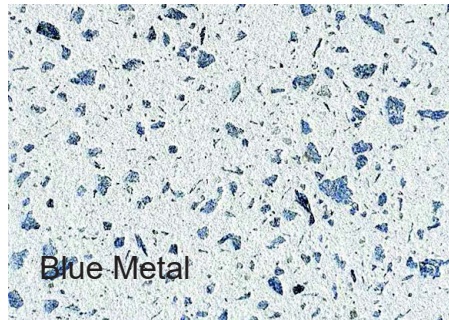

Concrete Colour

- Off White
- Grey
- Charcoal

Aggregate Mix

- White Quartz
- Blue Metal
- River Pebble

Blasting Level

- Light Blast
- Medium Blast
- Heavy Blast

*All Concrete Planters Include Built-In Lifting Lugs and Tapered Drainage Holes to Prevent Blockage

Concrete Planters

Round, Square, and Rectangle Concrete Planter
Colour Guide

DRAFFIN

Street Furniture

Our standard pricing includes one base colour and one aggregate mix, with the client to nominate the level of blast required.

Base Colour

Aggregate Mix

Blasting Level

Following page shows direct sample combinations of the above specifications.

Concrete Planters

Round, Square, and Rectangle Concrete Planter
Colour Guide