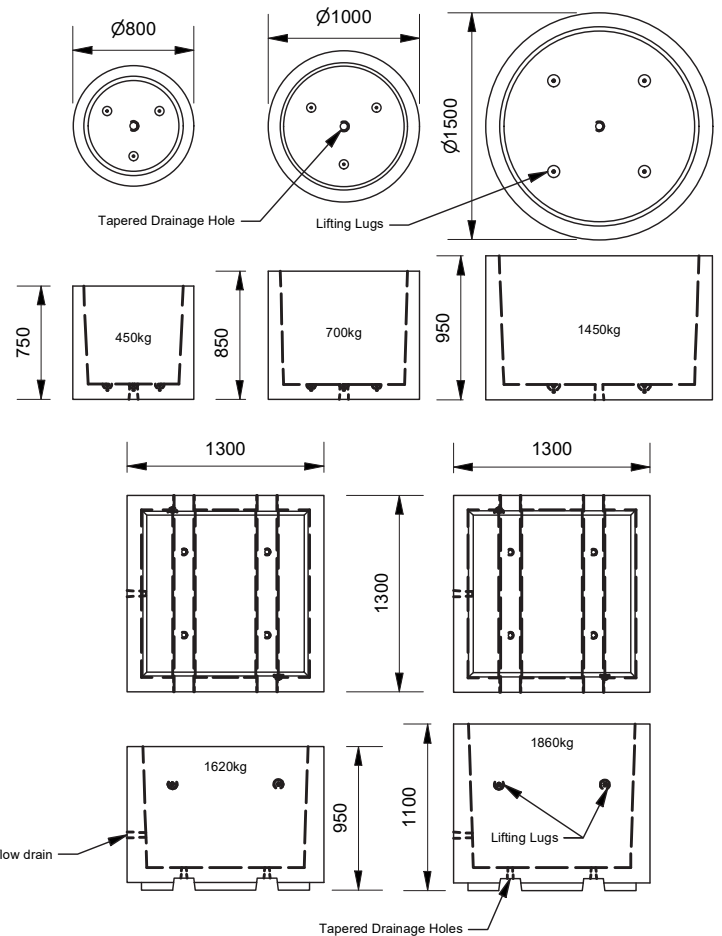

Planter Shapes

- Round Ø800 x H750mm
- Round Ø1000 x H850mm
- Round Ø1500 x H950mm
- Square L1300mm x W1300mm x H950mm
- Square L1300mm x W1300mm x H1100mm
- Rectangle L1800mm x W500mm x H635mm
- Rectangle L2400mm x W500mm x H635mm
- Rectangle L3300mm x W450mm x H550mm

Concrete Colour

- Off White
- Grey
- Charcoal

Aggregate Mix

- White Quartz
- Blue Metal
- River Pebble

Blasting Level

- Light Blast
- Medium Blast
- Heavy Blast

*All Concrete Planters Include Built-In Lifting Lugs and Tapered Drainage Holes to Prevent Blockage