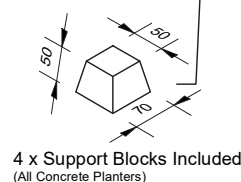

Planter Shapes

- Round Ø800 x H750mm
- Round Ø1000 x H850mm
- Round Ø1500 x H950mm
- Square L1300mm x W1300mm x H950mm
- Square L1300mm x W1300mm x H1100mm
- Rectangle L1800mm x W500mm x H635mm
- Rectangle L2400mm x W500mm x H635mm
- Rectangle L3300mm x W450mm x H550mm

Concrete Colour

- Off White
- Grey
- Charcoal

Aggregate Mix

- White Quartz
- Blue Metal
- River Pebble

Blasting Level

- Light Blast
- Medium Blast
- Heavy Blast

*All Concrete Planters Include Built-In Lifting Lugs and Tapered Drainage Holes to Prevent Blockage