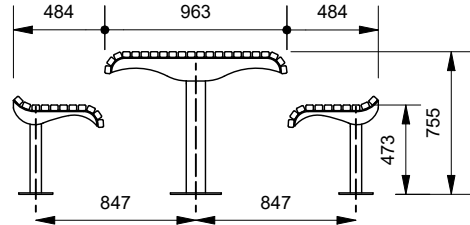

<https://draffin.com.au/product/heritage-curved-bench/>

Batten Guide

<https://draffin.com.au/batten-guide/>

DDA guide

<https://draffin.com.au/dda/>

Heritage Table

88031/YARRA - Heritage Table

Suggested Configurations

Heritage Setting with One Sided Benches

88030/YARRA -
Heritage One Sided
Bench 1800mm long

88031/YARRA
Heritage Table
1800mm long

88030/YARRA -
Heritage
One Sided Bench
1800mm long

Heritage Setting with Curved Benches

88030/YARRA/CV -
Heritage Curved
Bench 1800mm long

88031/YARRA
Heritage Table
1800mm long

88030/YARRA/CV -
Heritage Curved
Bench 1800mm long