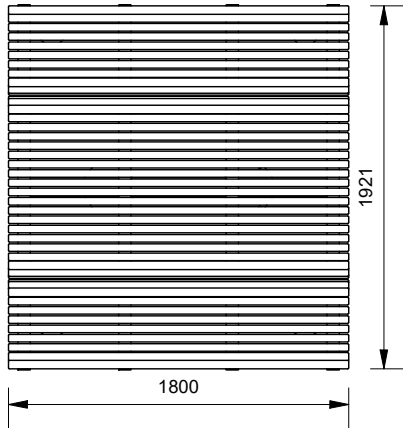

<https://draffin.com.au/product/heritage-curved-bench/>

Batten Guide

<https://draffin.com.au/batten-guide/>

DDA guide

<https://draffin.com.au/dda/>

Heritage Table

88031/YARRA - Heritage Table

Suggested Configurations

Heritage Setting with One Sided Benches

88030/YARRA -
Heritage One Sided
Bench 1800mm long

88031/YARRA
Heritage Table
1800mm long

88030/YARRA -
Heritage
One Sided Bench
1800mm long

Heritage Setting with Curved Benches