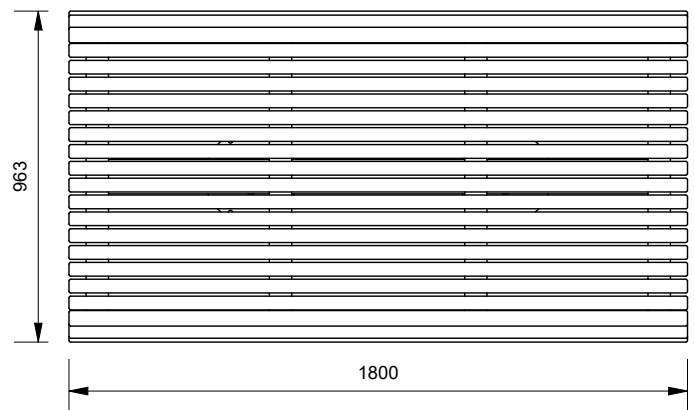

Mounting Options

- Bolt Down
- Inground

Other Options

- Powdercoated Frames
- Electropolished Frames (S/S only)
- Chess Board Insert
- Custom Dimensions
- DDA Options

Plan

Front View

More information:

Go to the website for spec inspiration.