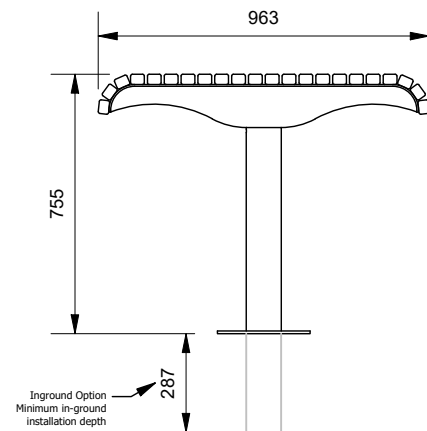

Batten Material (See batten guide)

40mm x 30mm

- Spotted Gum
- Enviroslat Composite
- Anodised Aluminium
- Powdercoated Aluminium (See colour guide)
- Timber-Look Aluminium - Alpine Ash
- Timber-Look Aluminium - Mountain Gum
- Timber-Look Aluminium - Ironbark

Mounting Options

- Bolt Down
- Inground

Other Options

- Powdercoated Frames
- Electropolished Frames (S/S only)
- Chess Board Insert
- Custom Dimensions
- DDA Options

Plan

Front View

More information:

Go to the website for spec inspiration.

Heritage Setting with One Sided Benches

88030/YARRA -
Heritage One Sided
Bench 1800mm long

88031/YARRA
Heritage Table
1800mm long

88030/YARRA -
Heritage
One Sided Bench
1800mm long

Heritage Setting with Curved Benches

88030/YARRA/CV -
Heritage Curved
Bench 1800mm long

88031/YARRA
Heritage Table
1800mm long

88030/YARRA/CV -
Heritage Curved
Bench 1800mm long