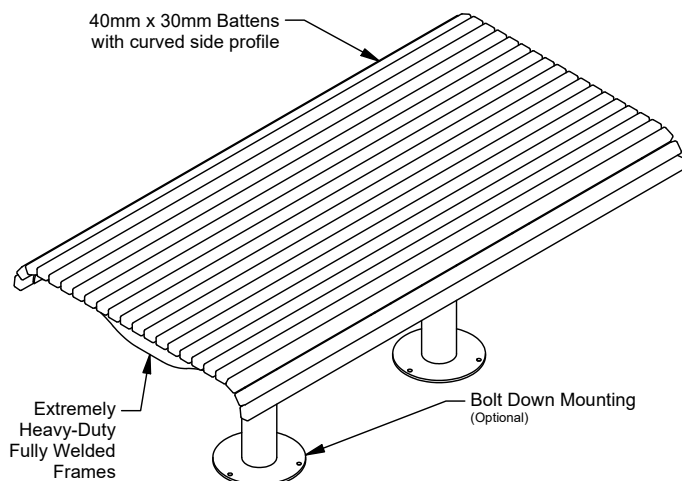

Batten Material (See batten guide)

40mm x 30mm

- Spotted Gum
- Enviroslat Composite
- Anodised Aluminium
- Powdercoated Aluminium (See colour guide)
- Timber-Look Aluminium - Alpine Ash
- Timber-Look Aluminium - Mountain Gum
- Timber-Look Aluminium - Ironbark

Mounting Options

- Bolt Down
- Inground

Other Options

- Powdercoated Frames
- Electropolished Frames (S/S only)
- Chess Board Insert
- Custom Dimensions
- DDA Options

Plan

Front View

More information:

Go to the website for spec inspiration.