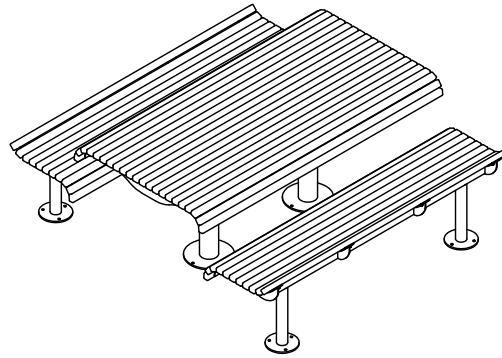

<https://draffin.com.au/product/heritage-curved-bench/>

Batten Guide

<https://draffin.com.au/batten-guide/>

DDA guide

<https://draffin.com.au/dda/>

Heritage Table

88031/YARRA - Heritage Table

Suggested Configurations

Heritage Setting with One Sided Benches

88030/YARRA -
Heritage One Sided
Bench 1800mm long

88031/YARRA
Heritage Table
1800mm long

88030/YARRA -
Heritage
One Sided Bench
1800mm long

Heritage Setting with Curved Benches