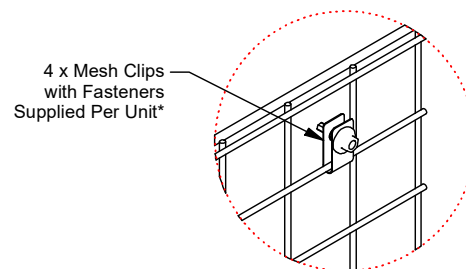

CDS Basket

89387 - CDS Basket

DRAFFIN
Street Furniture

The CDS Basket is a simple mesh basket receptacle for 10c container collection and easy retrieval but made to Draffin specifications for reliability. A fully welded mesh basket with welded sign panels on the three outward facing sides. Comes complete with decals and fixing brackets with fasteners to retrofit to existing bins.

Basket Material

- ☐ Galvanised Mild Steel - Powdercoated White
- ☐ 304 Stainless Steel - Powdercoated White

Mounting Options - Supplied*

- ☐ Galvanised Mesh Clips & Tek Screws
- ☐ Stainless Steel Mesh Clips & Tek Screws

Other Options

- ☐ Communication Signage**

* To avoid galvanic corrosion - please indicate material the basket will be fastened to, Draffin will supply correct clips/fasteners for application

** Draffin will supply state and council specific (all weather) decal signage and branding for your CDS baskets. For some states - Customer may need to supply artwork where council logos and branding are required.

More information:
Go to the website for spec inspiration.
89387 - CDS Basket
<https://draffin.com.au/product/cds-basket/>

Colour Guide
<https://draffin.com.au/colour-guide/>

Signage Guide
<https://draffin.com.au/signage-guide/>