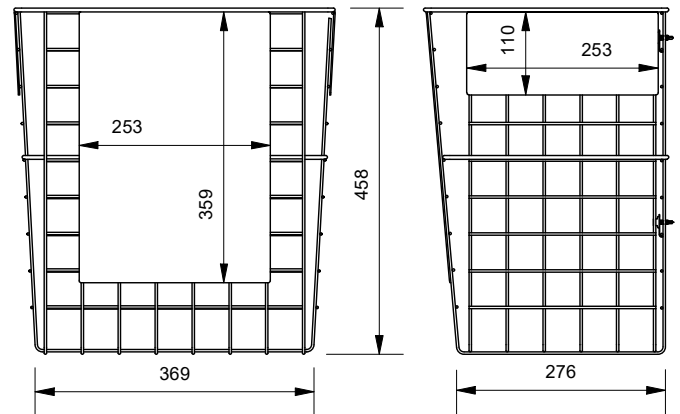

CDS Basket

89387 - CDS Basket

DRAFFIN
Street Furniture

The CDS Basket is a simple mesh basket receptacle for 10c container collection and easy retrieval but made to Draffin specifications for reliability. A fully welded mesh basket with welded sign panels on the three outward facing sides. Comes complete with decals and fixing brackets with fasteners to retrofit to existing bins.

Basket Material

- ☐ Galvanised Mild Steel - Powdercoated White
- ☐ 304 Stainless Steel - Powdercoated White

Mounting Options - Supplied*

- ☐ Galvanised Mesh Clips & Tek Screws
- ☐ Stainless Steel Mesh Clips & Tek Screws

Other Options

- ☐ Communication Signage**

* To avoid galvanic corrosion - please indicate material the basket will be fastened to, Draffin will supply correct clips/fasteners for application

** Draffin will supply state and council specific (all weather) decal signage and branding for your CDS baskets. For some states - Customer may need to supply artwork where council logos and branding are required.

More information:
Go to the website for spec inspiration.
89387 - CDS Basket
<https://draffin.com.au/product/cds-basket/>

Colour Guide
<https://draffin.com.au/colour-guide/>

Signage Guide
<https://draffin.com.au/signage-guide/>