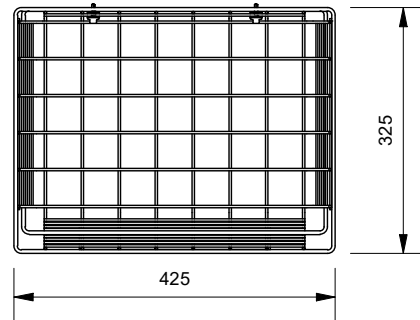

CDS Basket

89387 - CDS Basket

DRAFFIN
Street Furniture

The CDS Basket is a simple mesh basket receptacle for 10c container collection and easy retrieval but made to Draffin specifications for reliability. A fully welded mesh basket with welded sign panels on the three outward facing sides. Comes complete with decals and fixing brackets with fasteners to retrofit to existing bins.

Basket Material

- ☐ Galvanised Mild Steel - Powdercoated White
- ☐ 304 Stainless Steel - Powdercoated White

Mounting Options - Supplied*

- ☐ Galvanised Mesh Clips & Tek Screws
- ☐ Stainless Steel Mesh Clips & Tek Screws

Other Options

- ☐ Communication Signage**

* To avoid galvanic corrosion - please indicate material the basket will be fastened to, Draffin will supply correct clips/fasteners for application

** Draffin will supply state and council specific (all weather) decal signage and branding for your CDS baskets. For some states - Customer may need to supply artwork where council logos and branding are required.

More information:
Go to the website for spec inspiration.
89387 - CDS Basket
<https://draffin.com.au/product/cds-basket/>

Colour Guide
<https://draffin.com.au/colour-guide/>

Signage Guide
<https://draffin.com.au/signage-guide/>