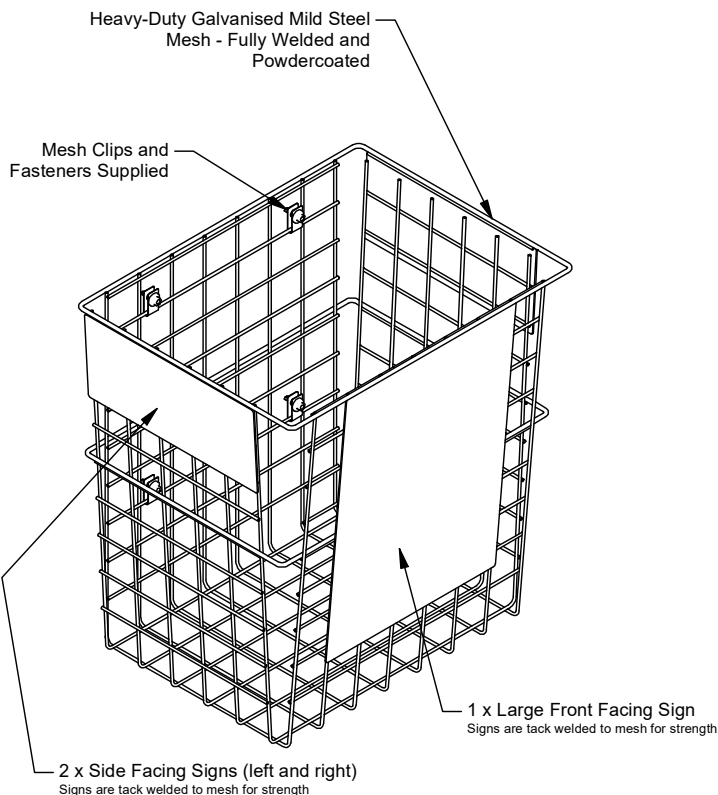

CDS Basket

89387 - CDS Basket

DRAFFIN
Street Furniture

The CDS Basket is a simple mesh basket receptacle for 10c container collection and easy retrieval but made to Draffin specifications for reliability. A fully welded mesh basket with welded sign panels on the three outward facing sides. Comes complete with decals and fixing brackets with fasteners to retrofit to existing bins.

Basket Material

- ☐ Galvanised Mild Steel - Powdercoated White
- ☐ 304 Stainless Steel - Powdercoated White

Mounting Options - Supplied*

- ☐ Galvanised Mesh Clips & Tek Screws
- ☐ Stainless Steel Mesh Clips & Tek Screws

Other Options

- ☐ Communication Signage**

* To avoid galvanic corrosion - please indicate material the basket will be fastened to, Draffin will supply correct clips/fasteners for application

** Draffin will supply state and council specific (all weather) decal signage and branding for your CDS baskets. For some states - Customer may need to supply artwork where council logos and branding are required.

More information:
Go to the website for spec inspiration.
89387 - CDS Basket
<https://draffin.com.au/product/cds-basket/>

Colour Guide
<https://draffin.com.au/colour-guide/>

Signage Guide
<https://draffin.com.au/signage-guide/>