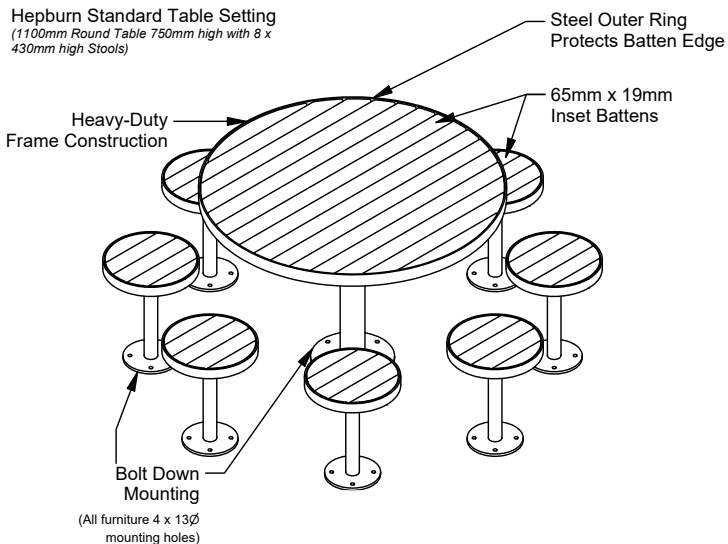

### Table Diameter

- 1100mm (Standard - Model 89219)
- 600mm (Cafe - Model 29228)

### Stool Height

- 430mm (Standard)
- 760mm (Bar Stool with footrest)

### Batten Material (See Batten Guide)

65mm x 19mm

- Spotted Gum Timber
- Enviroslat Composite
- Aluminium
- Powdercoated Aluminium
- Timber-Look Aluminium - Alpine Ash
- Timber-Look Aluminium - Ironbark
- Timber-Look Aluminium - Mountain Gum

### Other Options

- Powdercoated Frames
- Chess Board Insert
- Umbrella Hole
- Wheelchair Accessible

Hepburn Standard Table Setting  
 (1100mm Round Table 750mm high with 8 x 430mm high Stools)