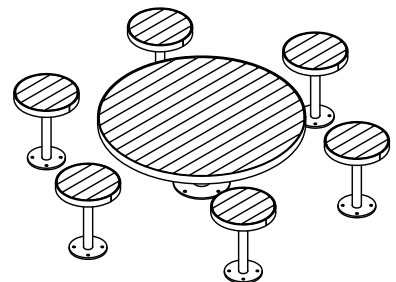

# Hepburn Table Settings

89198 - Hepburn Stool  
89219 - Hepburn Table  
89228 - Hepburn Cafe Table

**DRAFFIN**  
Street Furniture

## Suggested 1100mm Table Configurations

Standard Height Table Setting  
(8 Seat)

Bar Height Table Setting  
(8 Seat)

Coffee Table Setting  
(6 Seat)