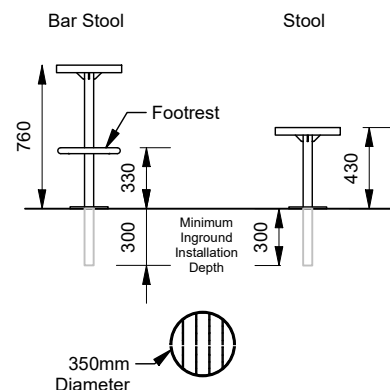

Stool (89198)