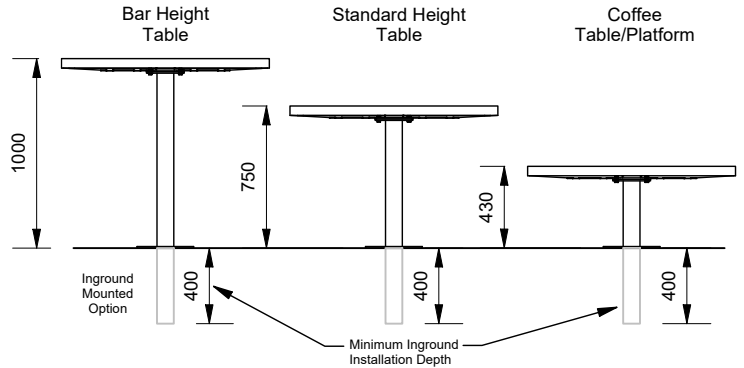

1100mm Table (89219)