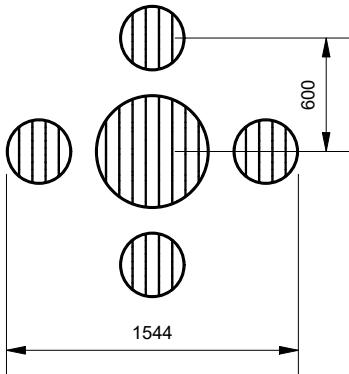

### Table Diameter

- 1100mm (Standard - Model 89219)
- 600mm (Cafe - Model 29228)

## Suggested 1100mm Table Configurations

Standard Height Table Setting  
(8 Seat)

Bar Height Table Setting  
(8 Seat)

Coffee Table Setting  
(6 Seat)

# Hepburn Table Settings

89198 - Hepburn Stool  
89219 - Hepburn Table  
89228 - Hepburn Cafe Table

**DRAFFIN**  
Street Furniture

## Suggested 600mm Table Configurations

Standard Height Cafe Setting  
(2 Seat)

Bar Height Cafe Setting  
(4 Seat)

Coffee Table Cafe Setting  
(3 Seat)