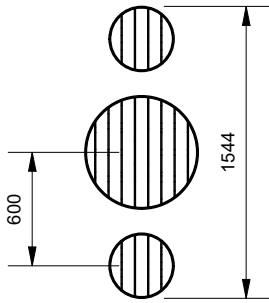

Suggested 600mm Table Configurations