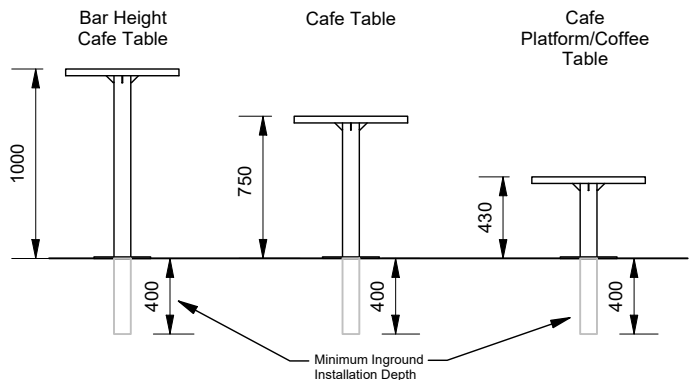

600mm Cafe Table (89228)