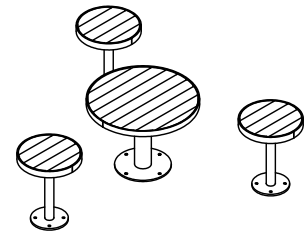

# Hepburn Table Settings

89198 - Hepburn Stool  
89219 - Hepburn Table  
89228 - Hepburn Cafe Table

**DRAFFIN**  
Street Furniture

## Suggested 600mm Table Configurations

Standard Height Cafe Setting  
(2 Seat)

Bar Height Cafe Setting  
(4 Seat)

Coffee Table Cafe Setting  
(3 Seat)