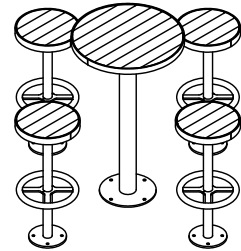

## Suggested 1100mm Table Configurations

Standard Height Table Setting  
(8 Seat)

Bar Height Table Setting  
(8 Seat)

Coffee Table Setting  
(6 Seat)

# Hepburn Table Settings

89198 - Hepburn Stool  
89219 - Hepburn Table  
89228 - Hepburn Cafe Table

**DRAFFIN**  
Street Furniture

## Suggested 600mm Table Configurations

Standard Height Cafe Setting  
(2 Seat)

Bar Height Cafe Setting  
(4 Seat)

Coffee Table Cafe Setting  
(3 Seat)