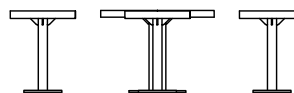

## Suggested 600mm Table Configurations

Standard Height Cafe Setting  
(2 Seat)

Bar Height Cafe Setting  
(4 Seat)

Coffee Table Cafe Setting  
(3 Seat)