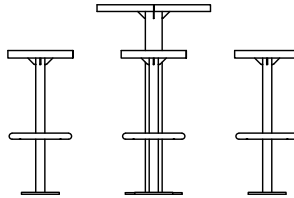

## Suggested 1100mm Table Configurations

Standard Height Table Setting  
(8 Seat)

Bar Height Table Setting  
(8 Seat)

Coffee Table Setting  
(6 Seat)

# Hepburn Table Settings

89198 - Hepburn Stool  
89219 - Hepburn Table  
89228 - Hepburn Cafe Table

**DRAFFIN**  
Street Furniture

## Suggested 600mm Table Configurations

Standard Height Cafe Setting  
(2 Seat)

Bar Height Cafe Setting  
(4 Seat)

Coffee Table Cafe Setting  
(3 Seat)