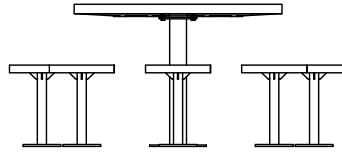

# Hepburn Table Settings

89198 - Hepburn Stool  
89219 - Hepburn Table  
89228 - Hepburn Cafe Table

**DRAFFIN**  
Street Furniture

## Suggested 1100mm Table Configurations

Standard Height Table Setting  
(8 Seat)

Bar Height Table Setting  
(8 Seat)

Coffee Table Setting  
(6 Seat)