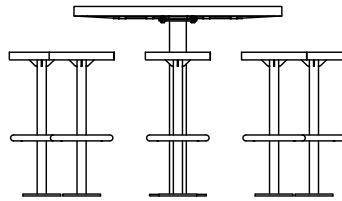

# Hepburn Table Settings

89198 - Hepburn Stool  
89219 - Hepburn Table  
89228 - Hepburn Cafe Table

**DRAFFIN**  
Street Furniture

## Suggested 1100mm Table Configurations

Standard Height Table Setting  
(8 Seat)

Bar Height Table Setting  
(8 Seat)

Coffee Table Setting  
(6 Seat)