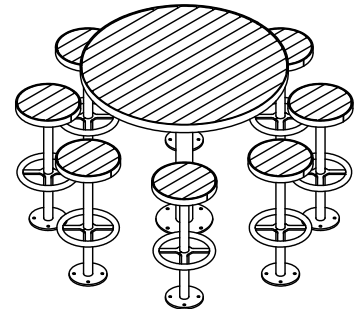

### Stool (89198)

# Hepburn Table Settings

89198 - Hepburn Stool  
89219 - Hepburn Table  
89228 - Hepburn Cafe Table

**DRAFFIN**  
Street Furniture

## Suggested 1100mm Table Configurations

Standard Height Table Setting  
(8 Seat)

Bar Height Table Setting  
(8 Seat)

Coffee Table Setting  
(6 Seat)