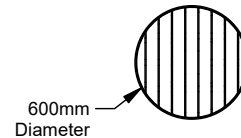

600mm Cafe Table (89228)