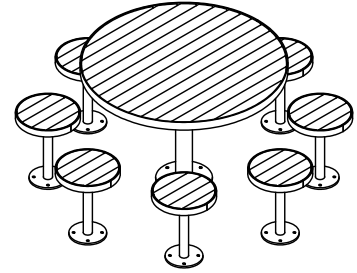

# Hepburn Table Settings

89198 - Hepburn Stool  
89219 - Hepburn Table  
89228 - Hepburn Cafe Table

**DRAFFIN**  
Street Furniture

## Suggested 1100mm Table Configurations

Standard Height Table Setting  
(8 Seat)

Bar Height Table Setting  
(8 Seat)

Coffee Table Setting  
(6 Seat)