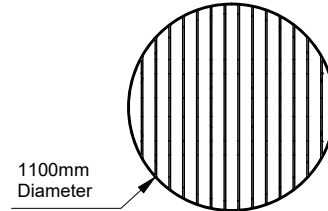

1100mm Table (89219)