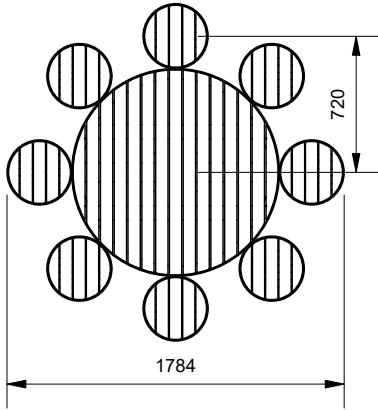

Hepburn Table Settings

89198 - Hepburn Stool
89219 - Hepburn Table
89228 - Hepburn Cafe Table

DRAFFIN
Street Furniture

Suggested 1100mm Table Configurations