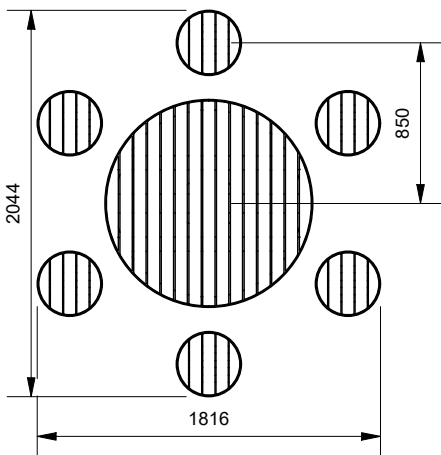

### Table Diameter

- 1100mm (Standard - Model 89219)
- 600mm (Cafe - Model 29228)

### Stool Height

- 430mm (Standard)
- 760mm (Bar Stool with footrest)

# Hepburn Table Settings

89198 - Hepburn Stool  
89219 - Hepburn Table  
89228 - Hepburn Cafe Table

**DRAFFIN**  
Street Furniture

## Suggested 1100mm Table Configurations

Standard Height Table Setting  
(8 Seat)

Bar Height Table Setting  
(8 Seat)

Coffee Table Setting  
(6 Seat)