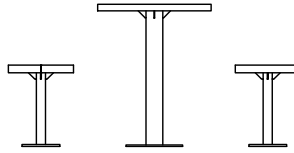

## Suggested 1100mm Table Configurations

Standard Height Table Setting  
(8 Seat)

Bar Height Table Setting  
(8 Seat)

Coffee Table Setting  
(6 Seat)

# Hepburn Table Settings

89198 - Hepburn Stool  
89219 - Hepburn Table  
89228 - Hepburn Cafe Table

**DRAFFIN**  
Street Furniture

## Suggested 600mm Table Configurations

Standard Height Cafe Setting  
(2 Seat)

Bar Height Cafe Setting  
(4 Seat)

Coffee Table Cafe Setting  
(3 Seat)