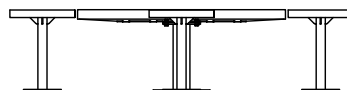

## Suggested 1100mm Table Configurations

Standard Height Table Setting  
(8 Seat)

Bar Height Table Setting  
(8 Seat)

Coffee Table Setting  
(6 Seat)