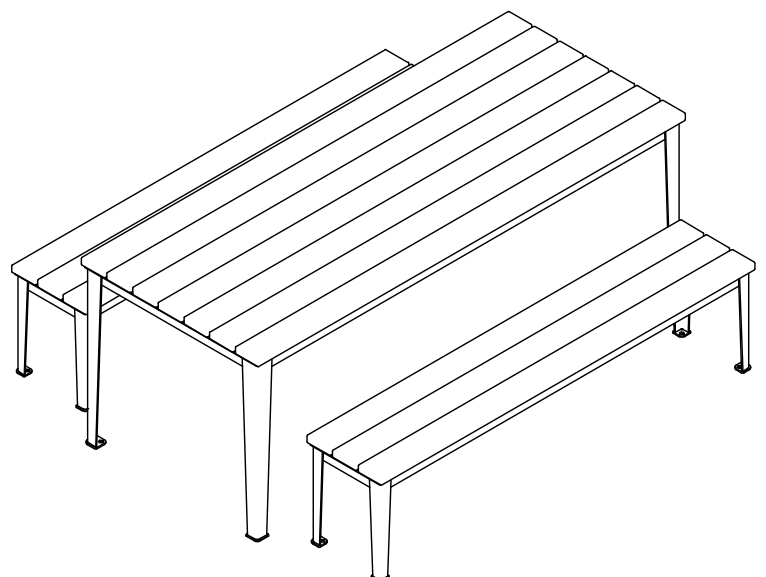

Glenelg Table

89079 - Glenelg Table

Suggested Long Table Configurations

Standard Setting

89077/1750 -
Slim Bench

89079/2000 -
Table

89077/1750 -
Slim Bench

Wheelchair Accessible Setting

89078/2000 -
Wide Bench

89079/2000 -
Table

89078/600 -
Wide Bench

Glenelg Table with Glenelg Wide Benches

89078/1750 -
Wide Bench

89079/2000 -
Table

89078/1750 -
Wide Bench

Standard Setting - Plan