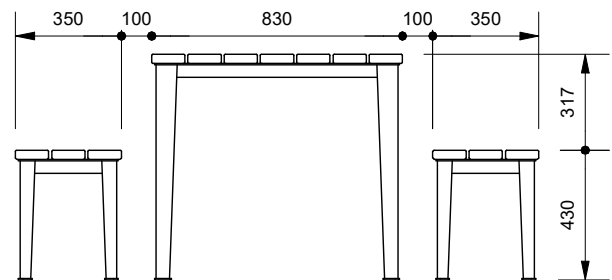

Table Size

- 2000mm
- 830mm

Batten Material (See batten guide)

110mm x 30mm

- Spotted Gum
- Enviroslat
- Anodised Aluminium
- Powdercoated Aluminium (See colour guide)
- Timber-Look Aluminium - Alpine Ash
- Timber-Look Aluminium - Mountain Gum
- Timber-Look Aluminium - Ironbark

Glenelg Table

89079 - Glenelg Table

Suggested Long Table Configurations

Standard Setting

89077/1750 -
Slim Bench

89079/2000 -
Table

89077/1750 -
Slim Bench

Wheelchair Accessible Setting

89078/2000 -
Wide Bench

89079/2000 -
Table

89078/600 -
Wide Bench

Glenelg Table with Glenelg Wide Benches

89078/1750 -
Wide Bench

89079/2000 -
Table

89078/1750 -
Wide Bench

Standard Setting - Plan

Glenelg Table

89079 - Glenelg Table

Suggested Square Table Configurations