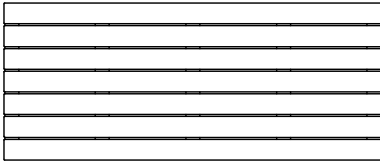

Table Size

- 2000mm
- 830mm

Batten Material (See batten guide)

110mm x 30mm

- Spotted Gum
- Enviroslat
- Anodised Aluminium
- Powdercoated Aluminium (See colour guide)
- Timber-Look Aluminium - Alpine Ash
- Timber-Look Aluminium - Mountain Gum
- Timber-Look Aluminium - Ironbark

Glenelg Table

89079 - Glenelg Table

Suggested Long Table Configurations

Standard Setting

89077/1750 -
Slim Bench

89079/2000 -
Table

89077/1750 -
Slim Bench

Wheelchair Accessible Setting