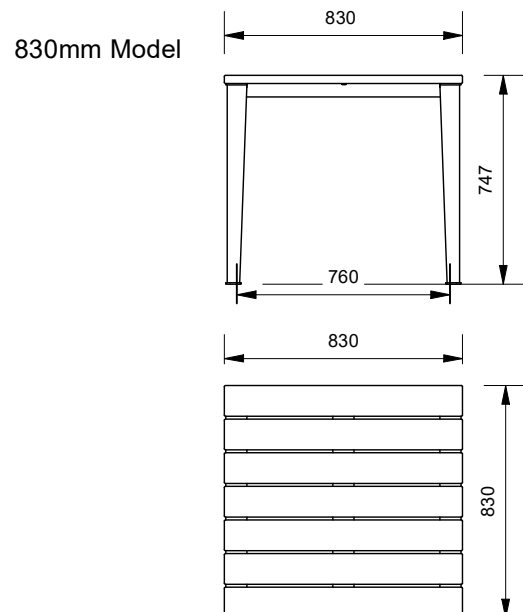

Table Size

- 2000mm
- 830mm

Batten Material (See batten guide)

110mm x 30mm

- Spotted Gum
- Enviroslat
- Anodised Aluminium
- Powdercoated Aluminium (See colour guide)
- Timber-Look Aluminium - Alpine Ash
- Timber-Look Aluminium - Mountain Gum
- Timber-Look Aluminium - Ironbark

Frame Material

- Galvanised Mild Steel
- 304 Stainless Steel
- 316 Stainless Steel

Mounting Options

- Bolt Down

Other Options

- Powdercoat Frames
- DDA Options
- Chess Board Insert

More information:
Go to the website for spec inspiration.
89079 - Glenelg Table
<https://draffin.com.au/product/glenelg-table-setting/>