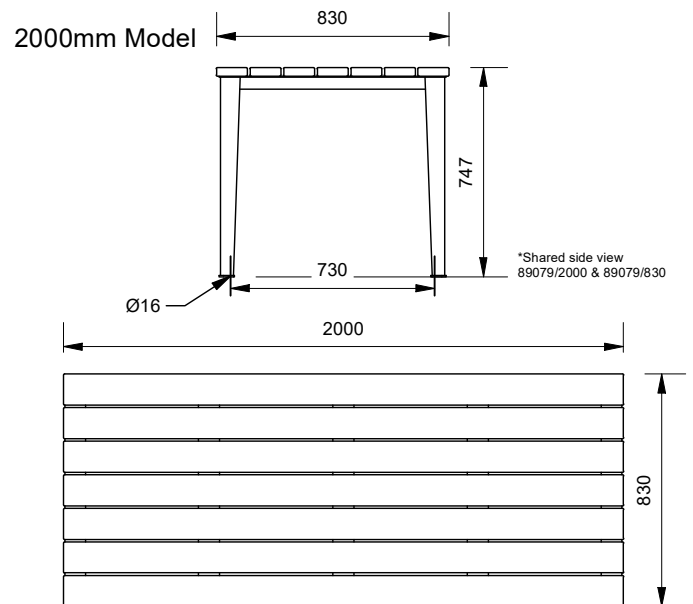

Table Size

- 2000mm
- 830mm

Batten Material (See batten guide)

110mm x 30mm

- Spotted Gum
- Enviroslat
- Anodised Aluminium
- Powdercoated Aluminium (See colour guide)
- Timber-Look Aluminium - Alpine Ash
- Timber-Look Aluminium - Mountain Gum
- Timber-Look Aluminium - Ironbark

Frame Material

- Galvanised Mild Steel
- 304 Stainless Steel
- 316 Stainless Steel

Mounting Options

- Bolt Down

Other Options

- Powdercoat Frames
- DDA Options
- Chess Board Insert

More information:
Go to the website for spec inspiration.
89079 - Glenelg Table
<https://draffin.com.au/product/glenelg-table-setting/>