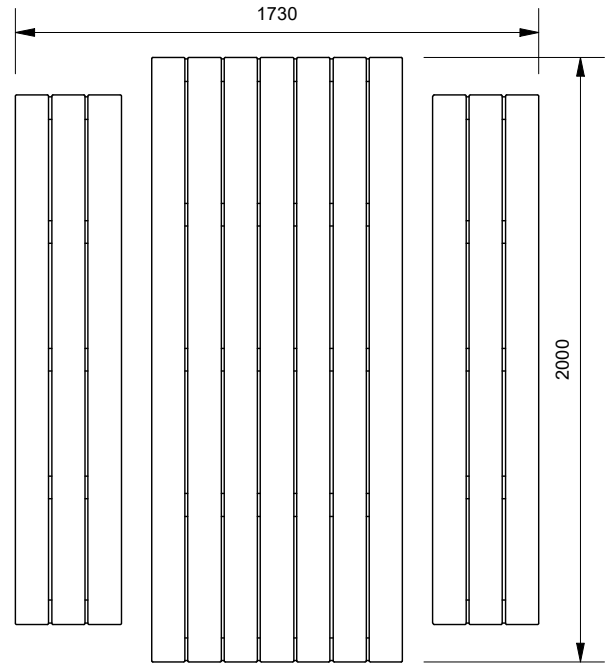

Table Size

- 2000mm
- 830mm

Batten Material (See batten guide)

110mm x 30mm

- Spotted Gum
- Enviroslat
- Anodised Aluminium
- Powdercoated Aluminium (See colour guide)
- Timber-Look Aluminium - Alpine Ash
- Timber-Look Aluminium - Mountain Gum
- Timber-Look Aluminium - Ironbark

Glenelg Table

89079 - Glenelg Table

Suggested Long Table Configurations

Standard Setting

89077/1750 -
Slim Bench

89079/2000 -
Table

89077/1750 -
Slim Bench

Wheelchair Accessible Setting

89078/2000 -
Wide Bench

89079/2000 -
Table

89078/600 -
Wide Bench

Glenelg Table with Glenelg Wide Benches

89078/1750 -
Wide Bench

89079/2000 -
Table

89078/1750 -
Wide Bench

Standard Setting - Plan

Glenelg Table

89079 - Glenelg Table

Suggested Square Table Configurations