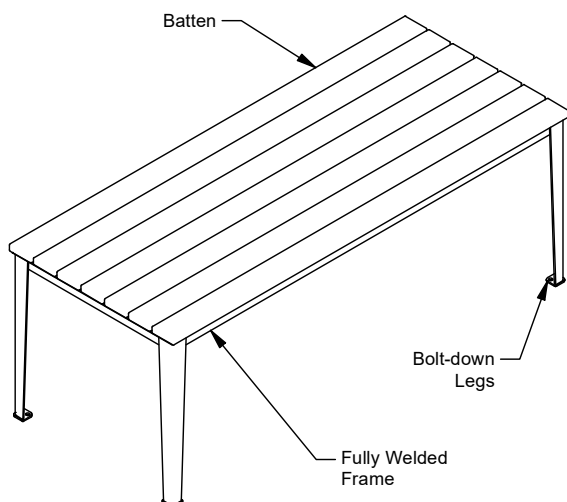

Table Size

- 2000mm
- 830mm

Batten Material (See batten guide)

110mm x 30mm

- Spotted Gum
- Enviroslat
- Anodised Aluminium
- Powdercoated Aluminium (See colour guide)
- Timber-Look Aluminium - Alpine Ash
- Timber-Look Aluminium - Mountain Gum
- Timber-Look Aluminium - Ironbark

Frame Material

- Galvanised Mild Steel
- 304 Stainless Steel
- 316 Stainless Steel

Mounting Options

- Bolt Down

Other Options

- Powdercoat Frames
- DDA Options
- Chess Board Insert

More information:
Go to the website for spec inspiration.
89079 - Glenelg Table
<https://draffin.com.au/product/glenelg-table-setting/>