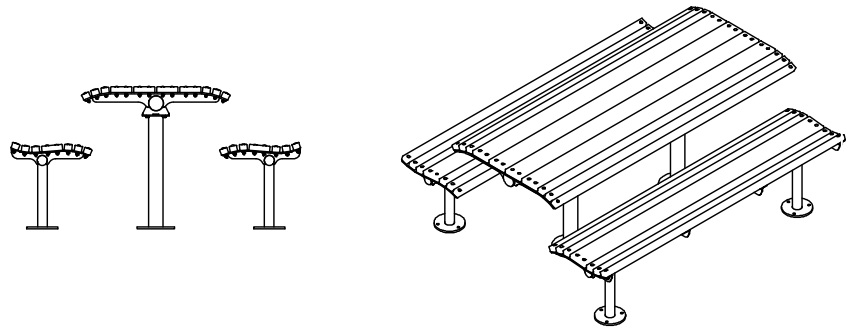

Stainless Steel Guide
<https://draffin.com.au/stainless-steel-guide/>

DDA guide
<https://draffin.com.au/dda/>

Airlie Table

89052 - Airlie Table

DRAFFIN
Street Furniture

Suggested Table Configurations

Airlie Setting with Single Sided Benches

89062/1790/B -
Single Sided
Bench

89052/1790/B -
Table

89062/1790/B -
Single Sided
Bench

Airlie Setting with Double Sided Benches

89051/1790/B -
Double Sided
Bench

89052/1790/B -
Table

89051/1790/B -
Double Sided
Bench