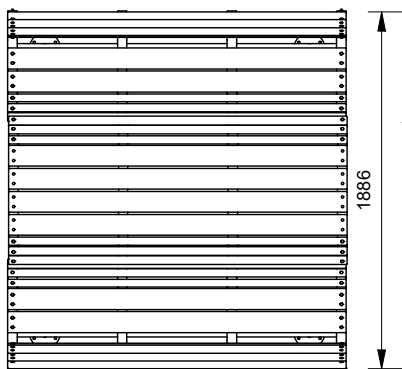

89062/1790/B -
Single Sided
Bench

89052/1790/B -
Table

89062/1790/B -
Single Sided
Bench

Airlie Setting with Double Sided Benches

89051/1790/B -
Double Sided
Bench

89052/1790/B -
Table

89051/1790/B -
Double Sided
Bench

Airlie Setting with Seats

89050/1790/B -
Seat

89052/1790/B -
Table

89050/1790/B -
Seat

Airlie Table with Freestanding Seats

89051/1790/FS -
Freestanding Seat

89052/1790/B -
Table

89051/1790/FS -
Freestanding Seat