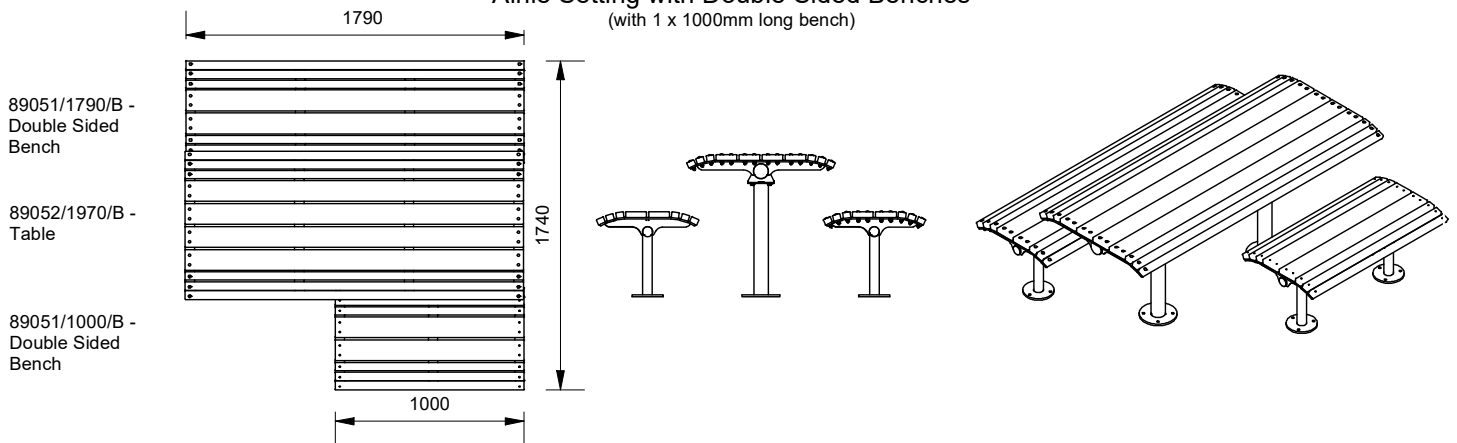

89062/1790/B -
Single Sided
Bench

89052/1790/B -
Table

89062/1790/B -
Single Sided
Bench

Airlie Setting with Double Sided Benches

89051/1790/B -
Double Sided
Bench

89052/1790/B -
Table

89051/1790/B -
Double Sided
Bench

Airlie Setting with Seats

89050/1790/B -
Seat

89052/1790/B -
Table

89050/1790/B -
Seat

Airlie Table with Freestanding Seats

89051/1790/FS -
Freestanding Seat

89052/1790/B -
Table

89051/1790/FS -
Freestanding Seat

Airlie Table

89052 - Airlie Table

Suggested Wheelchair Accessible Table Configurations

Airlie Setting with Single Sided Benches (with 1 x 1000mm long bench)

Airlie Setting with Double Sided Benches (with 1 x 1000mm long bench)