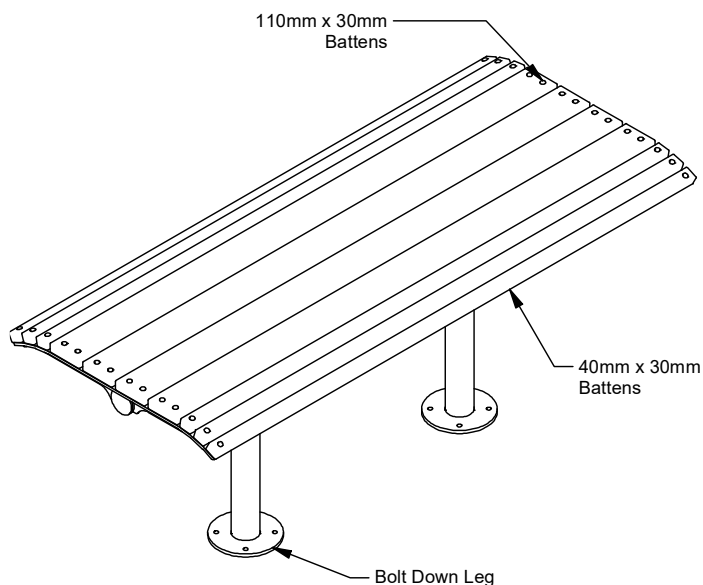

Batten Material (See batten guide)

110mm x 30mm & 40mm x 30mm

- Spotted Gum
- Enviroslat
- Anodised Aluminium
- Powdercoated Aluminium (See colour guide)
- Timber-Look Aluminium - Alpine Ash
- Timber-Look Aluminium - Mountain Gum
- Timber-Look Aluminium - Ironbark

Frame Material

- Galvanised Mild Steel
- 304 Stainless Steel
- 316 Stainless Steel

Mounting Options

- Bolt Down
- Ground Tubes (Inground)
- Inground

Other Options

- Powdercoat Frames
- DDA Options
- Chess Board Insert