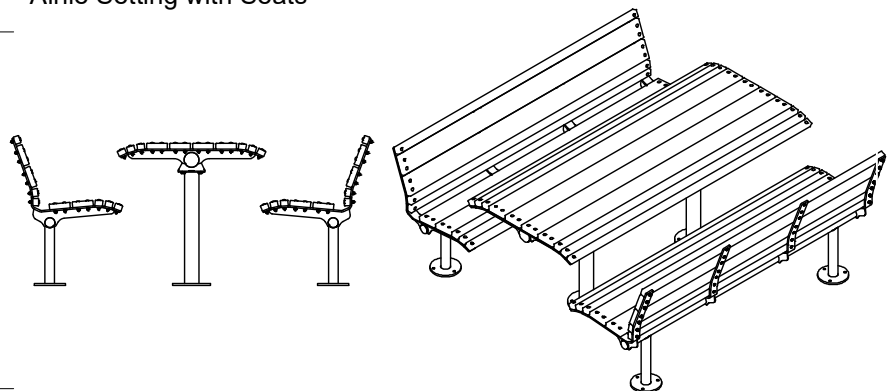

Airlie Setting with Seats

89050/1790/B -
Seat

89052/1790/B -
Table

89050/1790/B -
Seat