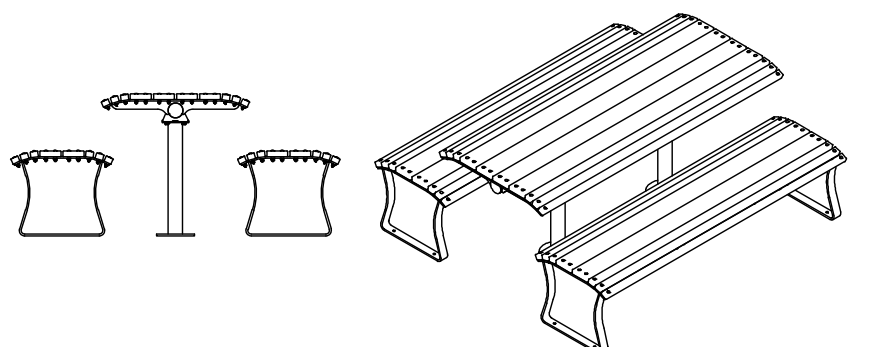

89062/1790/B -
Single Sided
Bench

89052/1790/B -
Table

89062/1790/B -
Single Sided
Bench

Airlie Setting with Double Sided Benches

89051/1790/B -
Double Sided
Bench

89052/1790/B -
Table

89051/1790/B -
Double Sided
Bench

Airlie Setting with Seats

89050/1790/B -
Seat

89052/1790/B -
Table

89050/1790/B -
Seat

Airlie Table with Freestanding Seats

89051/1790/FS -
Freestanding Seat

89052/1790/B -
Table

89051/1790/FS -
Freestanding Seat

Airlie Table

89052 - Airlie Table

Suggested Wheelchair Accessible Table Configurations

Airlie Setting with Single Sided Benches (with 1 x 1000mm long bench)

Airlie Setting with Double Sided Benches (with 1 x 1000mm long bench)