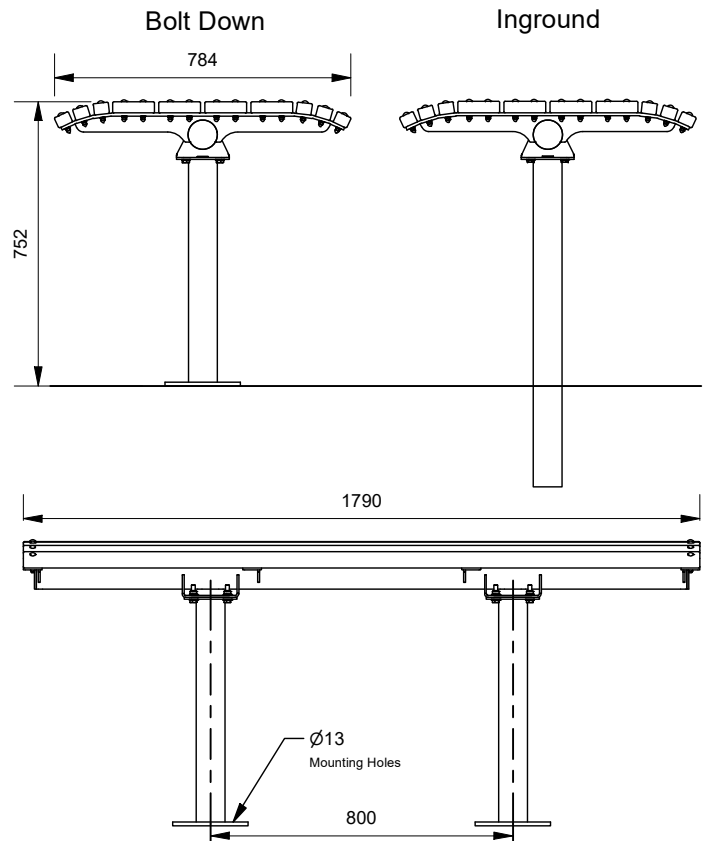

Frame Material

- Galvanised Mild Steel
- 304 Stainless Steel
- 316 Stainless Steel

Mounting Options

- Bolt Down
- Ground Tubes (Inground)
- Inground

Other Options

- Powdercoat Frames
- DDA Options
- Chess Board Insert