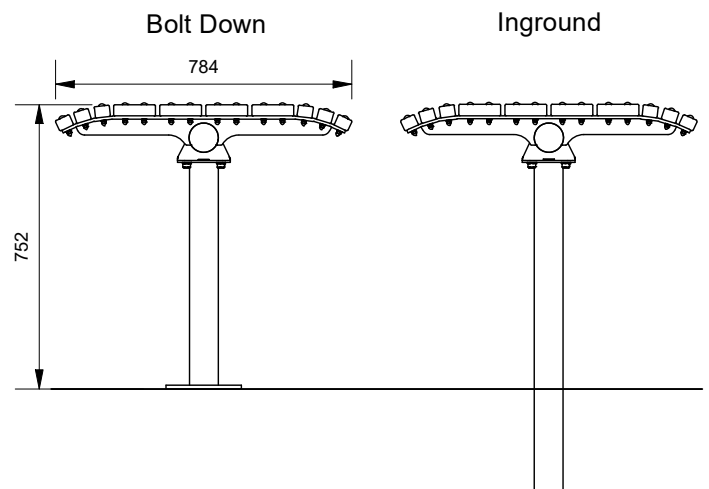

Batten Material (See batten guide)

110mm x 30mm & 40mm x 30mm

- Spotted Gum
- Enviroslat
- Anodised Aluminium
- Powdercoated Aluminium (See colour guide)
- Timber-Look Aluminium - Alpine Ash
- Timber-Look Aluminium - Mountain Gum
- Timber-Look Aluminium - Ironbark

Frame Material

- Galvanised Mild Steel
- 304 Stainless Steel
- 316 Stainless Steel

Mounting Options

- Bolt Down
- Ground Tubes (P/N 23059)
- Inground

Other Options

- Powdercoat Frames
- DDA Options
- Chess Board Insert