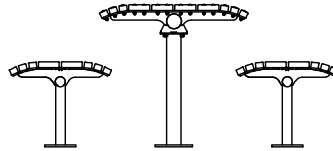

Frame Material

- Galvanised Mild Steel
- 304 Stainless Steel
- 316 Stainless Steel

Mounting Options

- Bolt Down
- Ground Tubes (P/N 23059)
- Inground

Other Options

- Powdercoat Frames
- DDA Options
- Chess Board Insert

Stainless Steel Guide
<https://draffin.com.au/stainless-steel-guide/>

DDA guide
<https://draffin.com.au/dda/>

Airlie Cafe Table

89052/600 - Airlie Cafe Table

Suggested Table Configurations

Pictured are suggestions of other Draffin Street Furniture seats, benches and stools that co-ordinate with the Airlie Cafe Table

Airlie Cafe Setting with Airlie Double Sided Benches

89051/B/600 -
Airlie Seat

89052/600 -
Cafe Table

89051/B/600 -
Airlie Seat

Airlie Cafe Setting with Hepburn Stools

89198 -
Hepburn Stool

89052/600 -
Cafe Table

89198 -
Hepburn Stool

Airlie Cafe Setting with Glenelg Slim Benches

89077 - Glenelg
Slim Bench

89052/600 -
Cafe Table

89077 - Glenelg
Slim Bench

Airlie Cafe Setting with Airlie Seats

89050/600/B - Airlie
Seat with Back