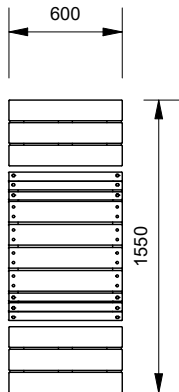

Airlie Cafe Setting with Airlie Double Sided Benches

89051/B/600 -
Airlie Seat

89052/600 -
Cafe Table

89051/B/600 -
Airlie Seat

Airlie Cafe Setting with Hepburn Stools

89198 -
Hepburn Stool

89052/600 -
Cafe Table

89198 -
Hepburn Stool

Airlie Cafe Setting with Glenelg Slim Benches

89077 - Glenelg
Slim Bench

89052/600 -
Cafe Table

89077 - Glenelg
Slim Bench

Airlie Cafe Setting with Airlie Seats

89050/600/B - Airlie
Seat with Back

89052/600 -
Cafe Table

89050/600/B - Airlie
Seat with Back