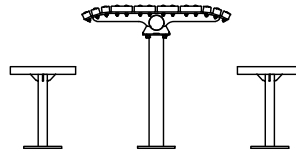

Airlie Cafe Setting with Airlie Double Sided Benches

89051/B/600 -
Airlie Seat

89052/600 -
Cafe Table

89051/B/600 -
Airlie Seat

Airlie Cafe Setting with Hepburn Stools

89198 -
Hepburn Stool

89052/600 -
Cafe Table

89198 -
Hepburn Stool

Airlie Cafe Setting with Glenelg Slim Benches

89077 - Glenelg
Slim Bench

89052/600 -
Cafe Table

89077 - Glenelg
Slim Bench

Airlie Cafe Setting with Airlie Seats

89050/600/B - Airlie
Seat with Back