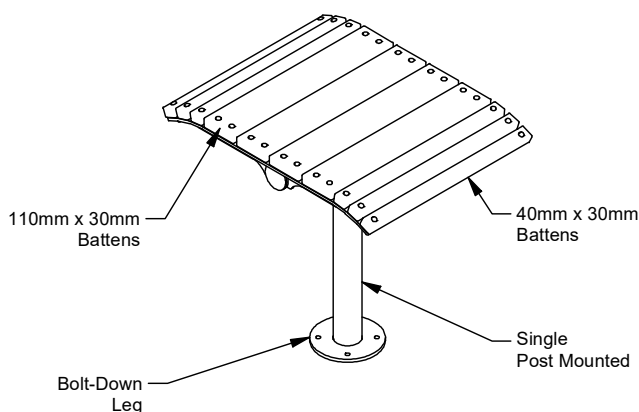

Frame Material

- Galvanised Mild Steel
- 304 Stainless Steel
- 316 Stainless Steel

Mounting Options

- Bolt Down
- Ground Tubes (P/N 23059)
- Inground

Other Options

- Powdercoat Frames
- DDA Options
- Chess Board Insert