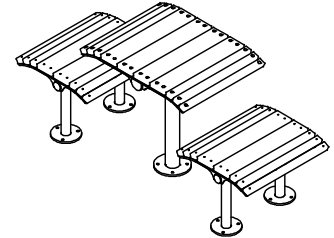

Airlie Cafe Table

89052/600 - Airlie Cafe Table

DRAFFIN
Street Furniture

Airlie Cafe Table is post mounted for bolt-down or in-ground installation. Two timber profiles are used to create a unique table with curved edges. Blend with commercial grade seats to create a setting. The Airlie range provides plenty of standard options to suit a wide variety of open space applications.

Frame Material

- Galvanised Mild Steel
- 304 Stainless Steel
- 316 Stainless Steel

Mounting Options

- Bolt Down
- Ground Tubes (P/N 23059)
- Inground

Other Options

- Powdercoat Frames
- DDA Options
- Chess Board Insert

Stainless Steel Guide
<https://draffin.com.au/stainless-steel-guide/>

DDA guide
<https://draffin.com.au/dda/>

Airlie Cafe Table

89052/600 - Airlie Cafe Table

Suggested Table Configurations

Pictured are suggestions of other Draffin Street Furniture seats, benches and stools that co-ordinate with the Airlie Cafe Table

Airlie Cafe Setting with Airlie Double Sided Benches

89051/B/600 -
Airlie Seat

89052/600 -
Cafe Table

89051/B/600 -
Airlie Seat

Airlie Cafe Setting with Hepburn Stools

89198 -
Hepburn Stool

89052/600 -
Cafe Table