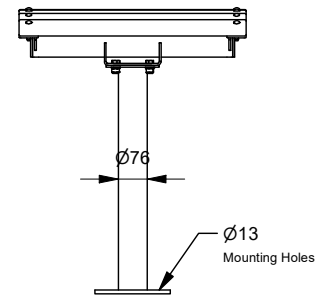

Frame Material

- Galvanised Mild Steel
- 304 Stainless Steel
- 316 Stainless Steel

Mounting Options

- Bolt Down
- Ground Tubes (P/N 23059)
- Inground

Other Options

- Powdercoat Frames
- DDA Options
- Chess Board Insert