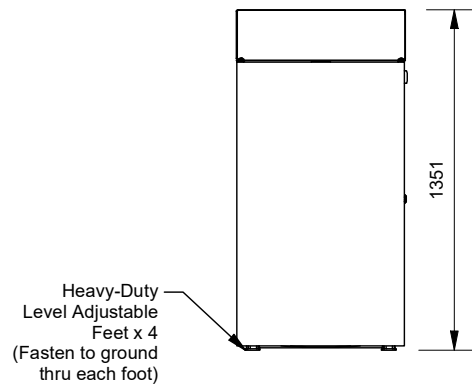

Model 88813 - 240lt Infinity Series Folded Canopy Bin Surround

DRAFFIN
Street Furniture

*Registered design 201810464.
*Patent no 2018900173

240lt Model

The Infinity Series Folded Canopy Bin Surround has a simple yet striking folded canopy for outdoor placement with a mirror polished stainless steel flat cover. Infinity Series offers the largest standard option list of any bin enclosure in Australia to ensure Infinity Series can be specified for use in almost any application.

Size

- ☐ 240lt

Cover

- ☐ Polished 304 Stainless Steel Flat Cover (Standard)
- ☐ Polished 316 Stainless Steel Flat Cover

Canopy Material

- ☐ Powdercoated Mild Steel (See Colour Guide)
- ☐ 304 Stainless Steel
- ☐ 316 Stainless Steel

Standard Laser Cut Lettering for Waste Type

- ☐ Landfill
- ☐ Recycle
- ☐ Organics
- ☐ Glass

Frame Material

- ☐ Powdercoated Mild Steel (See Colour Guide)
- ☐ 304 Stainless Steel
- ☐ 316 Stainless Steel

Door and Rear Panel Material

- ☐ Powdercoated Mild Steel (See Colour Guide)
- ☐ 304 Stainless Steel
- ☐ 316 Stainless Steel

Side Panel Material

- ☐ Powdercoated Mild Steel (See Colour Guide)
- ☐ 304 Stainless Steel
- ☐ 316 Stainless Steel

Side Panel Battens (optional) (See Batten Guide)

- ☐ None
- ☐ Spotted Gum Battens
- ☐ Enviroslat Composite Battens
- ☐ Timber-Look Aluminium Battens

Lock System

- ☐ Cam Lock
- ☐ Magnet Latch
- ☐ Both

Other Options

- ☐ Communication Signage (See Signage Guide)
- ☐ Perforations (See Perforation Guide)
- ☐ Ashtray Module
- ☐ Laser Cut Logo
- ☐ Logo Backing Plates