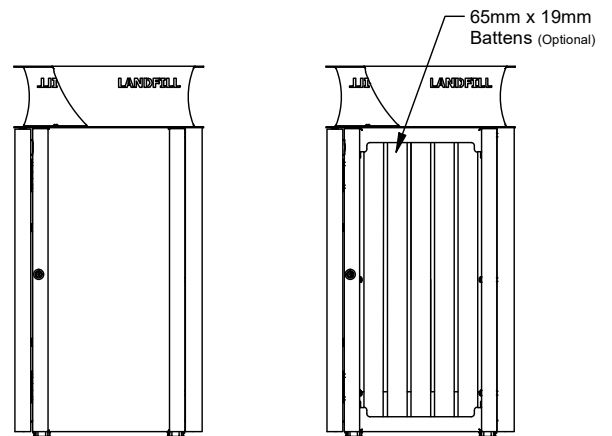

Model 88803 - 120lt Infinity Series Folded Canopy Bin Surround

*Registered design 201810464.
*Patent no 2018900173

120lt Model

DRAFFIN
Street Furniture

The Infinity Series Folded Canopy Bin Surround has a simple yet striking folded canopy for outdoor placement with a mirror polished stainless steel flat cover. Infinity Series offers the largest standard option list of any bin enclosure in Australia to ensure Infinity Series can be specified for use in almost any application.

Size

- ☐ 120lt

Cover Style

- ☐ Polished 304 Stainless Steel Flat Cover (Standard)
- ☐ Polished 316 Stainless Steel Flat Cover

Canopy Material

- ☐ Powdercoated Mild Steel (See Colour Guide)
- ☐ 304 Stainless Steel
- ☐ 316 Stainless Steel

Standard Laser Cut Lettering for Waste Type

- ☐ Landfill
- ☐ Recycle
- ☐ Organics
- ☐ Glass

Frame Material

- ☐ Powdercoated Mild Steel (See Colour Guide)
- ☐ 304 Stainless Steel
- ☐ 316 Stainless Steel

Door and Rear Panel Material

- ☐ Powdercoated Mild Steel (See Colour Guide)
- ☐ 304 Stainless Steel
- ☐ 316 Stainless Steel

Side Panel Material

- ☐ Powdercoated Mild Steel (See Colour Guide)
- ☐ 304 Stainless Steel
- ☐ 316 Stainless Steel

Side Panel Battens (optional) (See Batten Guide)

- ☐ None
- ☐ Spotted Gum Battens
- ☐ Enviroslat Composite Battens
- ☐ Timber-Look Aluminium Battens

Lock System

- ☐ Cam Lock
- ☐ Magnet Latch
- ☐ Both

Other Options

- ☐ Communication Signage (See Signage Guide)
- ☐ Perforations (See Perforation Guide)
- ☐ Ashtray Module
- ☐ Laser Cut Logo
- ☐ Logo Backing Plates

More information:
Go to the website for spec inspiration.

88803 - 120lt 888 Infinity Series Folded Canopy Bin Surround
<https://draffin.com.au/product/infinity-series-bin-surround-folded-canopy/>

Colour Guide
<https://draffin.com.au/colour-guide/>

Perforation Guide
<https://draffin.com.au/perforation-patterns/>

Signage Guide
<https://draffin.com.au/signage-guide/>

Batten Guide
<https://draffin.com.au/batten-guide/>

Stainless Steel Guide
<https://draffin.com.au/stainless-steel-guide/>