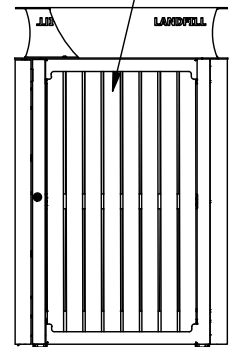

Batten Side Panel Model