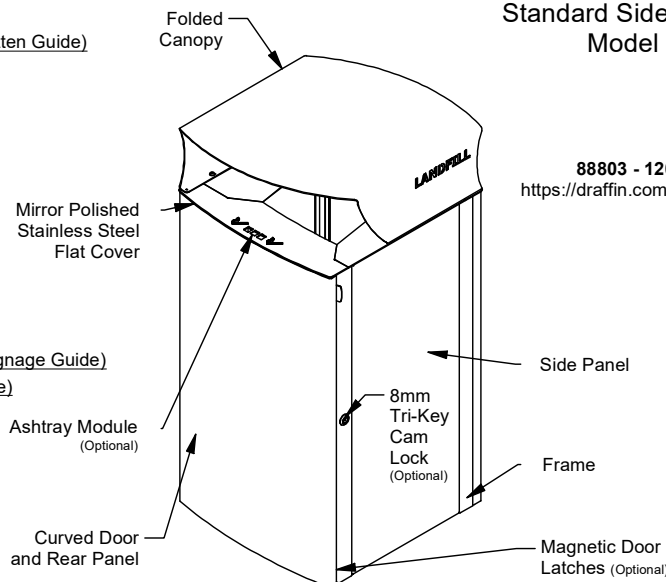

Model 88803 - 120lt Infinity Series Folded Canopy Bin Surround

*Registered design 201810464.
*Patent no 2018900173

120lt Model

DRAFFIN
Street Furniture

The Infinity Series Folded Canopy Bin Surround has a simple yet striking folded canopy for outdoor placement with a mirror polished stainless steel flat cover. Infinity Series offers the largest standard option list of any bin enclosure in Australia to ensure Infinity Series can be specified for use in almost any application.

Size

- ☐ 120lt

Cover Style

- ☐ Polished 304 Stainless Steel Flat Cover (Standard)
- ☐ Polished 316 Stainless Steel Flat Cover

Canopy Material

- ☐ Powdercoated Mild Steel (See Colour Guide)
- ☐ 304 Stainless Steel
- ☐ 316 Stainless Steel

Standard Laser Cut Lettering for Waste Type

- ☐ Landfill
- ☐ Recycle
- ☐ Organics
- ☐ Glass

Frame Material

- ☐ Powdercoated Mild Steel (See Colour Guide)
- ☐ 304 Stainless Steel
- ☐ 316 Stainless Steel

Door and Rear Panel Material

- ☐ Powdercoated Mild Steel (See Colour Guide)
- ☐ 304 Stainless Steel
- ☐ 316 Stainless Steel

Side Panel Material

- ☐ Powdercoated Mild Steel (See Colour Guide)
- ☐ 304 Stainless Steel
- ☐ 316 Stainless Steel

Side Panel Battens (optional) (See Batten Guide)

- ☐ None
- ☐ Spotted Gum Battens
- ☐ Enviroslat Composite Battens
- ☐ Timber-Look Aluminium Battens

Lock System

- ☐ Cam Lock
- ☐ Magnet Latch
- ☐ Both

Other Options

- ☐ Communication Signage (See Signage Guide)
- ☐ Perforations (See Perforation Guide)
- ☐ Ashtray Module
- ☐ Laser Cut Logo
- ☐ Logo Backing Plates

More information:
Go to the website for spec inspiration.

88803 - 120lt 888 Infinity Series Folded Canopy Bin Surround
<https://draffin.com.au/product/infinity-series-bin-surround-folded-canopy/>

Colour Guide
<https://draffin.com.au/colour-guide/>

Perforation Guide
<https://draffin.com.au/perforation-patterns/>

Signage Guide
<https://draffin.com.au/signage-guide/>

Batten Guide
<https://draffin.com.au/batten-guide/>

Stainless Steel Guide
<https://draffin.com.au/stainless-steel-guide/>