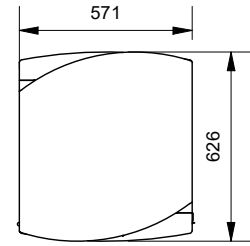

More information:
Go to the website for spec inspiration.

88803 - 120lt 888 Infinity Series Folded Canopy Bin Surround
<https://draffin.com.au/product/infinity-series-bin-surround-folded-canopy/>

Colour Guide
<https://draffin.com.au/colour-guide/>

Perforation Guide
<https://draffin.com.au/perforation-patterns/>

Signage Guide
<https://draffin.com.au/signage-guide/>

Batten Guide
<https://draffin.com.au/batten-guide/>

Stainless Steel Guide
<https://draffin.com.au/stainless-steel-guide/>