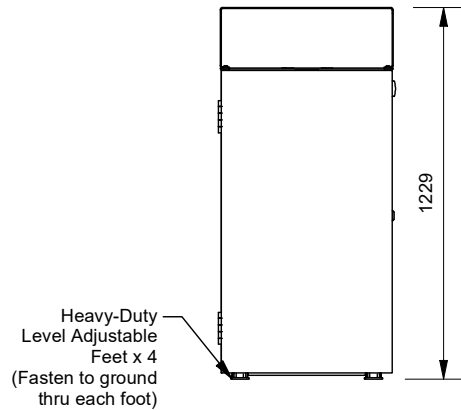

Model 88803 - 120lt Infinity Series Folded Canopy Bin Surround

*Registered design 201810464.
*Patent no 2018900173

120lt Model

DRAFFIN
Street Furniture

The Infinity Series Folded Canopy Bin Surround has a simple yet striking folded canopy for outdoor placement with a mirror polished stainless steel flat cover. Infinity Series offers the largest standard option list of any bin enclosure in Australia to ensure Infinity Series can be specified for use in almost any application.

Size

- ☐ 120lt

Cover Style

- ☐ Polished 304 Stainless Steel Flat Cover (Standard)
- ☐ Polished 316 Stainless Steel Flat Cover

Canopy Material

- ☐ Powdercoated Mild Steel (See Colour Guide)
- ☐ 304 Stainless Steel
- ☐ 316 Stainless Steel

Standard Laser Cut Lettering for Waste Type

- ☐ Landfill
- ☐ Recycle
- ☐ Organics
- ☐ Glass

Frame Material

- ☐ Powdercoated Mild Steel (See Colour Guide)
- ☐ 304 Stainless Steel
- ☐ 316 Stainless Steel

Door and Rear Panel Material

- ☐ Powdercoated Mild Steel (See Colour Guide)
- ☐ 304 Stainless Steel
- ☐ 316 Stainless Steel

Side Panel Material

- ☐ Powdercoated Mild Steel (See Colour Guide)
- ☐ 304 Stainless Steel
- ☐ 316 Stainless Steel

Side Panel Battens (optional) (See Batten Guide)

- ☐ None
- ☐ Spotted Gum Battens
- ☐ Enviroslat Composite Battens
- ☐ Timber-Look Aluminium Battens

Lock System

- ☐ Cam Lock
- ☐ Magnet Latch
- ☐ Both

Other Options

- ☐ Communication Signage (See Signage Guide)
- ☐ Perforations (See Perforation Guide)
- ☐ Ashtray Module
- ☐ Laser Cut Logo
- ☐ Logo Backing Plates

More information:
Go to the website for spec inspiration.

88803 - 120lt 888 Infinity Series Folded Canopy Bin Surround
<https://draffin.com.au/product/infinity-series-bin-surround-folded-canopy/>

Colour Guide
<https://draffin.com.au/colour-guide/>

Perforation Guide
<https://draffin.com.au/perforation-patterns/>

Signage Guide
<https://draffin.com.au/signage-guide/>

Batten Guide
<https://draffin.com.au/batten-guide/>

Stainless Steel Guide
<https://draffin.com.au/stainless-steel-guide/>