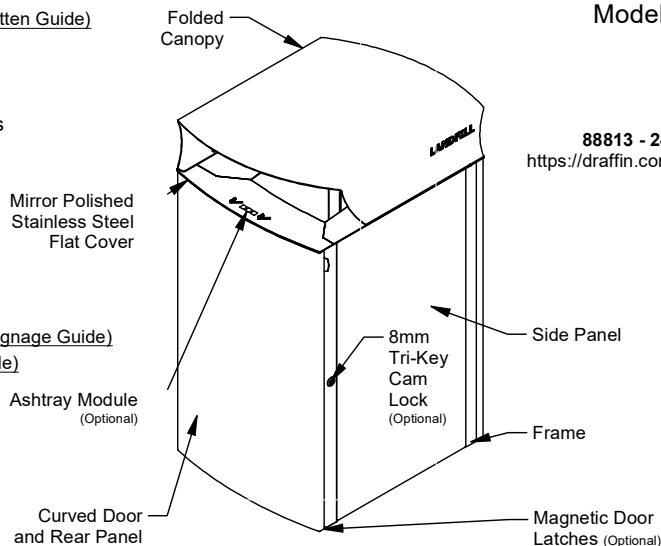

- None
- Spotted Gum Battens
- Enviroslat Composite Battens
- Timber-Look Aluminium Battens

Lock System

- Cam Lock
- Magnet Latch
- Both

Other Options

- Communication Signage (See Signage Guide)
- Perforations (See Perforation Guide)
- Ashtray Module
- Laser Cut Logo
- Logo Backing Plates

Standard Side Panel Model

Batten Side Panel Model

More information:
Go to the website for spec inspiration.

88813 - 240lt 888 Infinity Series Folded Canopy Bin Surround
<https://draffin.com.au/product/infinity-series-bin-surround-folded-canopy/>