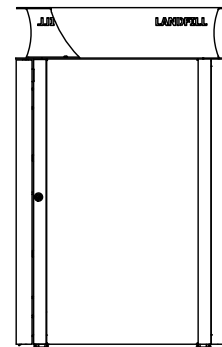

- Powdercoated Mild Steel (See Colour Guide)
- 304 Stainless Steel
- 316 Stainless Steel

Side Panel Material

- Powdercoated Mild Steel (See Colour Guide)
- 304 Stainless Steel
- 316 Stainless Steel

Side Panel Battens (optional) (See Batten Guide)

- None
- Spotted Gum Battens
- Enviroslat Composite Battens
- Timber-Look Aluminium Battens

Lock System

- Cam Lock
- Magnet Latch
- Both

Other Options

- Communication Signage (See Signage Guide)
- Perforations (See Perforation Guide)
- Ashtray Module
- Laser Cut Logo
- Logo Backing Plates