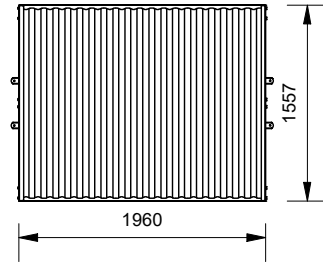

Other Options

- ☐ Coloured End Caps

88528 Sit n' Shade
Frame with 88562
Dual Aluminium
Seat