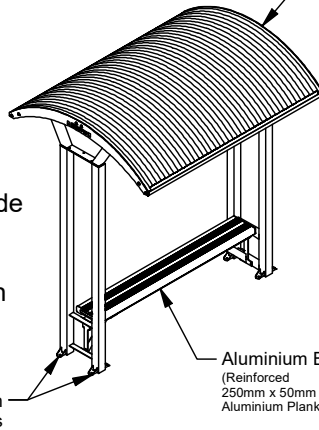

#### Batten Options

- AL Planks - 250mm x 50mm
- Anodised Aluminium
  - Powdercoated Aluminium
  - Timber-Look Aluminium - Mountain Gum
  - Timber-Look Aluminium - Alpine Ash
  - Timber-Look Aluminium - Ironbark

#### Mounting Options

- Bolt Down (Only)

#### Other Options

- Coloured End Caps

88528 Sit n' Shade  
Frame with 88562  
Dual Aluminium  
Seat

88528 Sit n' Shade  
Frame with  
88563/NB  
Aluminium Bench

Standard Curved  
Colourbond Roof

Bolt Down  
Tabs

Aluminium Bench  
(Reinforced  
250mm x 50mm  
Aluminium Planks)

88528/BROAD  
Sit n' Shade Frame  
with 88563  
Aluminium Seat  
with Back

Broad Curved  
Colourbond Roof

Comfortable  
Aluminium  
Backrest