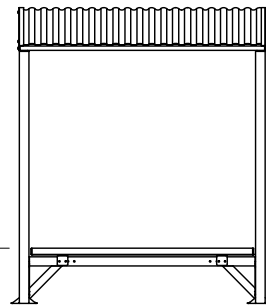

#### Other Options

- Coloured End Caps

88528 Sit n' Shade  
Frame with 88562  
Dual Aluminium  
Seat

88528 Sit n' Shade  
Frame with  
88563/NB  
Aluminium Bench

Standard Curved  
Colourbond Roof

Bolt Down  
Tabs

Aluminium Bench  
(Reinforced  
250mm x 50mm  
Aluminium Planks)

88528/BROAD  
Sit n' Shade Frame  
with 88563  
Aluminium Seat  
with Back

Broad Curved  
Colourbond Roof

Comfortable  
Aluminium  
Backrest