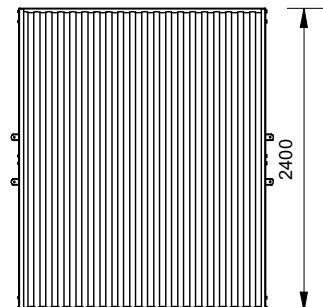

#### Other Options

- Coloured End Caps

88528 Sit n' Shade  
Frame with 88562  
Dual Aluminium  
Seat

88528 Sit n' Shade  
Frame with  
88563/NB  
Aluminium Bench

Standard Curved  
Colourbond Roof

Bolt Down  
Tabs

Aluminium Bench  
(Reinforced  
250mm x 50mm  
Aluminium Planks)

88528/BROAD  
Sit n' Shade Frame  
with 88563  
Aluminium Seat  
with Back

Broad Curved  
Colourbond Roof

Comfortable  
Aluminium  
Backrest