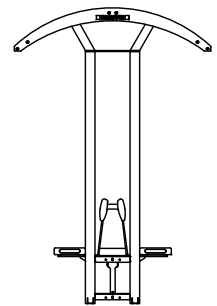

Other Options

- ☐ Coloured End Caps

88528 Sit n' Shade
Frame with 88562
Dual Aluminium
Seat