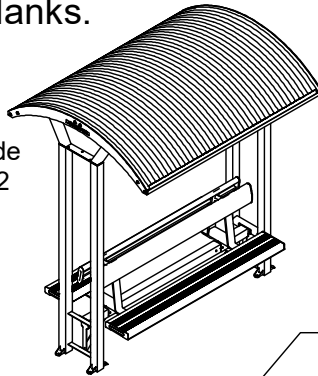

# Sit n' Shade

Model 88528 - Sit n' Shade

**DRAFFIN**  
Street Furniture

The Sit n' Shade offers shade from the weather with a curved roof available in two sizes, and your choice of seat with back or bench. A heavy-duty galvanised & powdercoated mild steel frame with a Colourbond curved roof. The seats are heavy-duty anodised aluminium or powdercoated aluminium planks.

#### Seat Options

- Bench
- Seat with Back
- Dual Seat with Back

#### Batten Options

- AL Planks - 250mm x 50mm
- Anodised Aluminium
  - Powdercoated Aluminium
  - Timber-Look Aluminium - Mountain Gum
  - Timber-Look Aluminium - Alpine Ash
  - Timber-Look Aluminium - Ironbark

#### Other Options

- Coloured End Caps

88528 Sit n' Shade  
Frame with 88562  
Dual Aluminium  
Seat

88528 Sit n' Shade  
Frame with  
88563/NB  
Aluminium Bench

Standard Curved  
Colourbond Roof

Bolt Down  
Tabs