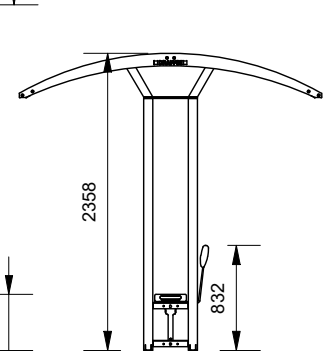

#### Other Options

- Coloured End Caps

88528 Sit n' Shade  
Frame with 88562  
Dual Aluminium  
Seat

88528 Sit n' Shade  
Frame with  
88563/NB  
Aluminium Bench

Standard Curved  
Colourbond Roof

Bolt Down  
Tabs

Aluminium Bench  
(Reinforced  
250mm x 50mm  
Aluminium Planks)

88528/BROAD  
Sit n' Shade Frame  
with 88563  
Aluminium Seat  
with Back

Broad Curved  
Colourbond Roof

Comfortable  
Aluminium  
Backrest