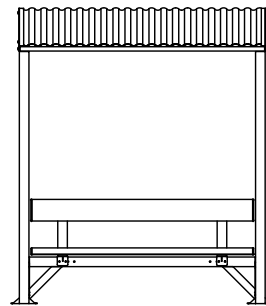

#### Seat Options

- Bench
- Seat with Back
- Dual Seat with Back

#### Batten Options

- AL Planks - 250mm x 50mm
- Anodised Aluminium
  - Powdercoated Aluminium
  - Timber-Look Aluminium - Mountain Gum
  - Timber-Look Aluminium - Alpine Ash
  - Timber-Look Aluminium - Ironbark

#### Other Options

- Coloured End Caps

88528 Sit n' Shade  
Frame with 88562  
Dual Aluminium  
Seat

88528 Sit n' Shade  
Frame with  
88563/NB  
Aluminium Bench

Standard Curved  
Colourbond Roof

Bolt Down  
Tabs