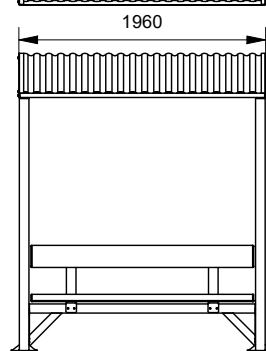

#### Other Options

- Coloured End Caps

88528 Sit n' Shade  
Frame with 88562  
Dual Aluminium  
Seat

88528 Sit n' Shade  
Frame with  
88563/NB  
Aluminium Bench

Standard Curved  
Colourbond Roof

Bolt Down  
Tabs

Aluminium Bench  
(Reinforced  
250mm x 50mm  
Aluminium Planks)

88528/BROAD  
Sit n' Shade Frame  
with 88563  
Aluminium Seat  
with Back

Broad Curved  
Colourbond Roof

Comfortable  
Aluminium  
Backrest