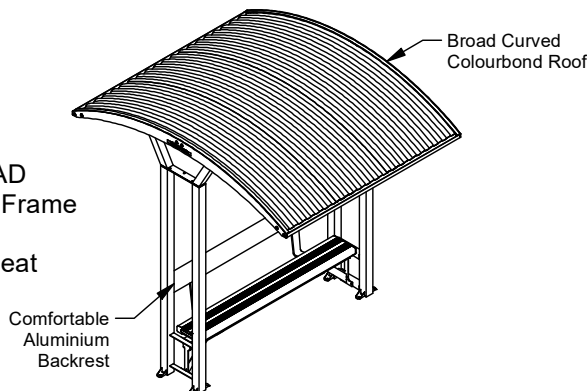

#### Other Options

- Coloured End Caps

88528 Sit n' Shade  
Frame with 88562  
Dual Aluminium  
Seat

88528 Sit n' Shade  
Frame with  
88563/NB  
Aluminium Bench

Standard Curved  
Colourbond Roof

Bolt Down  
Tabs

Aluminium Bench  
(Reinforced  
250mm x 50mm  
Aluminium Planks)

88528/BROAD  
Sit n' Shade Frame  
with 88563  
Aluminium Seat  
with Back

Broad Curved  
Colourbond Roof

Comfortable  
Aluminium  
Backrest