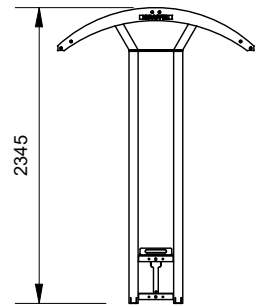

#### Other Options

- Coloured End Caps

88528 Sit n' Shade  
Frame with 88562  
Dual Aluminium  
Seat

88528 Sit n' Shade  
Frame with  
88563/NB  
Aluminium Bench

Standard Curved  
Colourbond Roof

Bolt Down  
Tabs

Aluminium Bench  
(Reinforced  
250mm x 50mm  
Aluminium Planks)

88528/BROAD  
Sit n' Shade Frame  
with 88563  
Aluminium Seat  
with Back

Broad Curved  
Colourbond Roof

Comfortable  
Aluminium  
Backrest