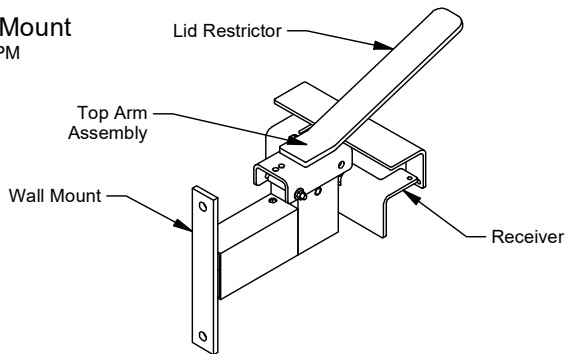

Wall Mount 383/WPM