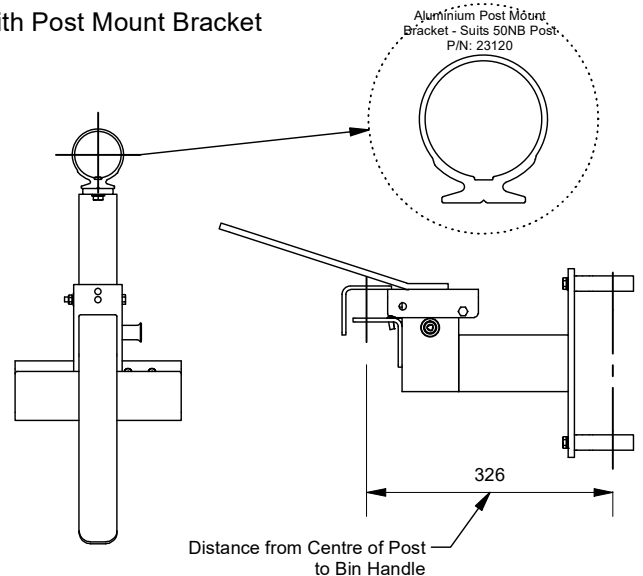

With Post Mount Bracket