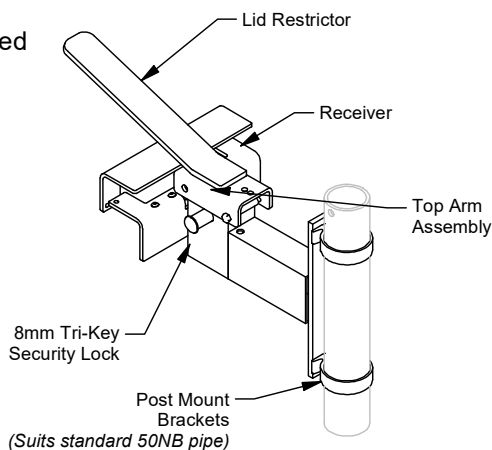

Post Mounted with bracket

More information:

Go to the website for spec inspiration.

383/WPM - Single Wheelie Bin Mount

<https://draffin.com.au/product/single-wheelie-bin-mounts/>

Colour Guide

<https://draffin.com.au/colour-guide/>

Signage Guide

<https://draffin.com.au/signage-guide/>