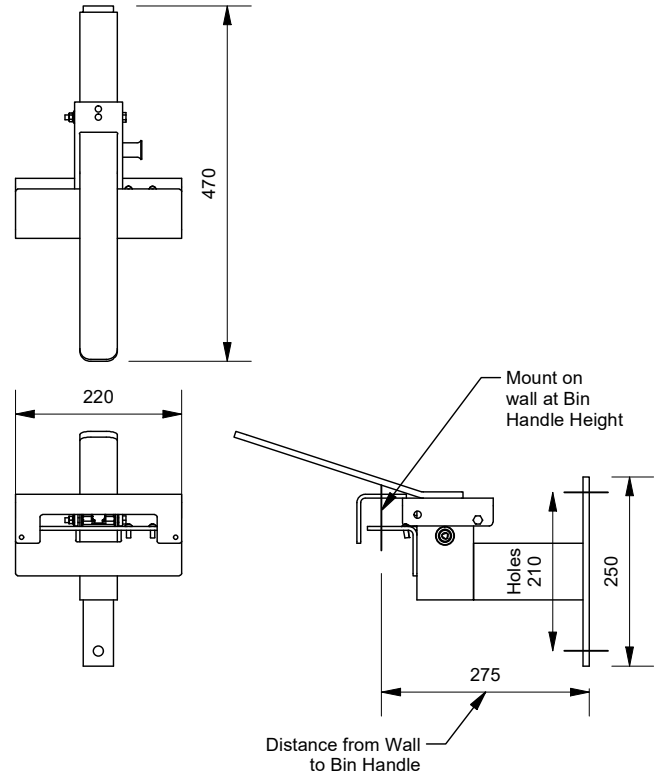

Single Wheelie Bin Mount

Model 383/WPM - Single Wheelie Bin Mount

DRAFFIN
Street Furniture

Single Wheelie Bin Mounts use the same reliable receiver and top arm design as the rest of the family of bin security mounts, with the added flexibility to fix them to walls or posts. Standard 8mm Tri-Key security. Draffin Street Furniture have earned the reputation for best in class, dependable wheelie bin security mounts, using only the best quality materials and engineering.

Wheelie Bin Size

- ☐ 120lt
- ☐ 240lt

Mounting Options

- ☐ Wall Mount
- ☐ Post Mount (with Brackets)

Other Options

- ☐ Powdercoat Frames
- ☐ Stainless Steel Lock Mechanism

Wall Mount