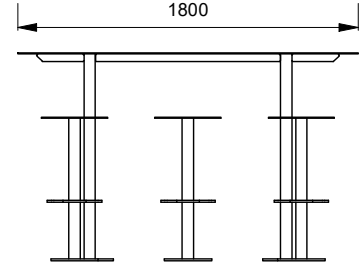

Model 89241 - Spectrum Slim Bar Table

DRAFFIN
Street Furniture

Suggested Configurations

Standard - Three Stools
3 Seats

89241 - Spectrum Slim Bar Table
89173 - Spectrum Bar Stool x 3

Six Stools
6 Seats

89241 - Spectrum Slim Bar Table
89173 - Spectrum Bar Stools x 6