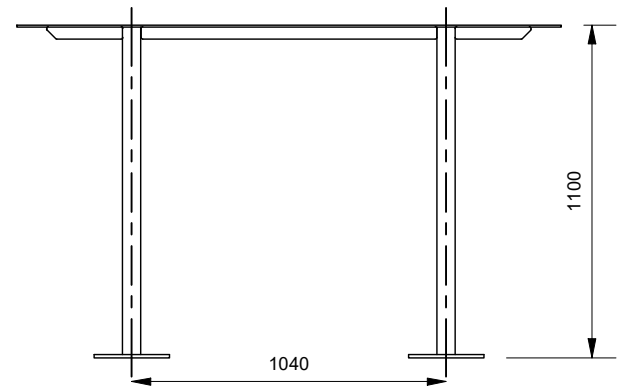

Spectrum Slim Bar Table

Model 89241 - Spectrum Slim Bar Table

DRAFFIN
Street Furniture

Spectrum Slim Bar Table facilitates smaller social gatherings and is ideal for use at lookouts. A fully welded all-steel design for extra reliability, and powdercoated in the colour of your choice. All Spectrum furniture can be made with an in-ground or bolt-down mounting.

Seat Options

- 3 Stools
- 6 Stools
- Custom

Mounting Options

- Bolt Down
- Inground

Spectrum Slim Bar Table Setting

(used with Spectrum Bar Stools 89173) *Optional

More information:
Go to the website for spec inspiration.

Model 89241 - Spectrum Slim Bar Table

DRAFFIN
Street Furniture

Suggested Configurations

Standard - Three Stools
3 Seats

89241 - Spectrum Slim Bar Table
89173 - Spectrum Bar Stool x 3

Six Stools
6 Seats

89241 - Spectrum Slim Bar Table
89173 - Spectrum Bar Stools x 6