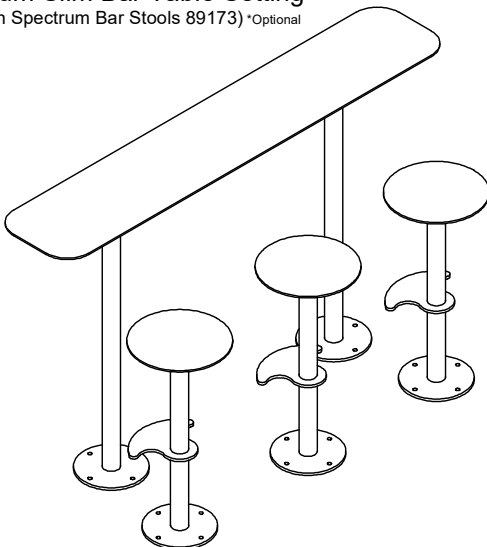

Spectrum Slim Bar Table

Model 89241 - Spectrum Slim Bar Table

DRAFFIN
Street Furniture

Spectrum Slim Bar Table facilitates smaller social gatherings and is ideal for use at lookouts. A fully welded all-steel design for extra reliability, and powdercoated in the colour of your choice. All Spectrum furniture can be made with an in-ground or bolt-down mounting.

Seat Options

- 3 Stools
- 6 Stools
- Custom

Mounting Options

- Bolt Down
- Inground

Spectrum Slim Bar Table Setting

(used with Spectrum Bar Stools 89173) *Optional

More information:
Go to the website for spec inspiration.

89241 - Spectrum Slim Bar Table
<https://draffin.com.au/product/spectrum-slim-bar-table/>

Colour and Plinth Guide
<https://draffin.com.au/colour-guide/>

DDA guide
<https://draffin.com.au/dda/>

Spectrum Slim Bar Table

Model 89241 - Spectrum Slim Bar Table

DRAFFIN
Street Furniture

Suggested Configurations

Standard - Three Stools
3 Seats

89241 - Spectrum Slim Bar Table
89173 - Spectrum Bar Stool x 3

Six Stools
6 Seats

89241 - Spectrum Slim Bar Table
89173 - Spectrum Bar Stools x 6