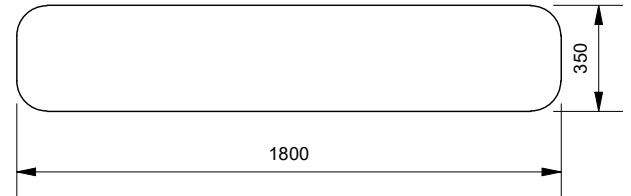

Spectrum Slim Bar Table

Model 89241 - Spectrum Slim Bar Table

DRAFFIN
Street Furniture

Spectrum Slim Bar Table facilitates smaller social gatherings and is ideal for use at lookouts. A fully welded all-steel design for extra reliability, and powdercoated in the colour of your choice. All Spectrum furniture can be made with an in-ground or bolt-down mounting.

Seat Options

- 3 Stools
- 6 Stools
- Custom

Mounting Options

- Bolt Down
- Inground

Spectrum Slim Bar Table Setting

(used with Spectrum Bar Stools 89173) *Optional

More information:
Go to the website for spec inspiration.

Model 89241 - Spectrum Slim Bar Table

DRAFFIN
Street Furniture

Suggested Configurations

Standard - Three Stools
3 Seats

89241 - Spectrum Slim Bar Table
89173 - Spectrum Bar Stool x 3

Six Stools
6 Seats

89241 - Spectrum Slim Bar Table
89173 - Spectrum Bar Stools x 6