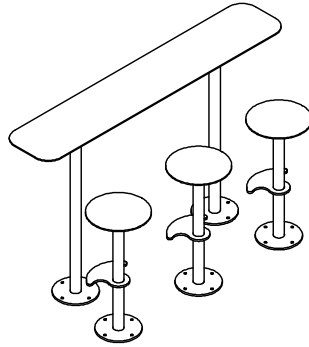

Spectrum Slim Bar Table

Model 89241 - Spectrum Slim Bar Table

DRAFFIN
Street Furniture

Spectrum Slim Bar Table facilitates smaller social gatherings and is ideal for use at lookouts. A fully welded all-steel design for extra reliability, and powdercoated in the colour of your choice. All Spectrum furniture can be made with an in-ground or bolt-down mounting.

Seat Options

- 3 Stools
- 6 Stools
- Custom

Mounting Options

- Bolt Down
- Inground

Spectrum Slim Bar Table Setting

(used with Spectrum Bar Stools 89173) *Optional

More information:
Go to the website for spec inspiration.

89241 - Spectrum Slim Bar Table
<https://draffin.com.au/product/spectrum-slim-bar-table/>

Colour and Plinth Guide
<https://draffin.com.au/colour-guide/>

DDA guide
<https://draffin.com.au/dda/>

Spectrum Slim Bar Table

Model 89241 - Spectrum Slim Bar Table

DRAFFIN
Street Furniture

Suggested Configurations

Standard - Three Stools
3 Seats

89241 - Spectrum Slim Bar Table
89173 - Spectrum Bar Stool x 3

Six Stools
6 Seats

89241 - Spectrum Slim Bar Table
89173 - Spectrum Bar Stools x 6