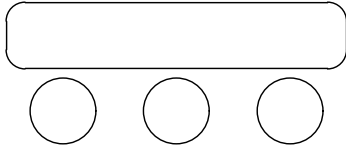

Spectrum Slim Bar Table

Model 89241 - Spectrum Slim Bar Table

DRAFFIN
Street Furniture

Spectrum Slim Bar Table facilitates smaller social gatherings and is ideal for use at lookouts. A fully welded all-steel design for extra reliability, and powdercoated in the colour of your choice. All Spectrum furniture can be made with an in-ground or bolt-down mounting.

Seat Options

- 3 Stools
- 6 Stools
- Custom

Mounting Options

- Bolt Down
- Inground

Spectrum Slim Bar Table Setting

(used with Spectrum Bar Stools 89173) *Optional

More information:
Go to the website for spec inspiration.

89241 - Spectrum Slim Bar Table
<https://draffin.com.au/product/spectrum-slim-bar-table/>

Colour and Plinth Guide
<https://draffin.com.au/colour-guide/>

DDA guide
<https://draffin.com.au/dda/>

Spectrum Slim Bar Table

Model 89241 - Spectrum Slim Bar Table

DRAFFIN
Street Furniture

Suggested Configurations

Standard - Three Stools
3 Seats

89241 - Spectrum Slim Bar Table
89173 - Spectrum Bar Stool x 3

Six Stools
6 Seats

89241 - Spectrum Slim Bar Table
89173 - Spectrum Bar Stools x 6