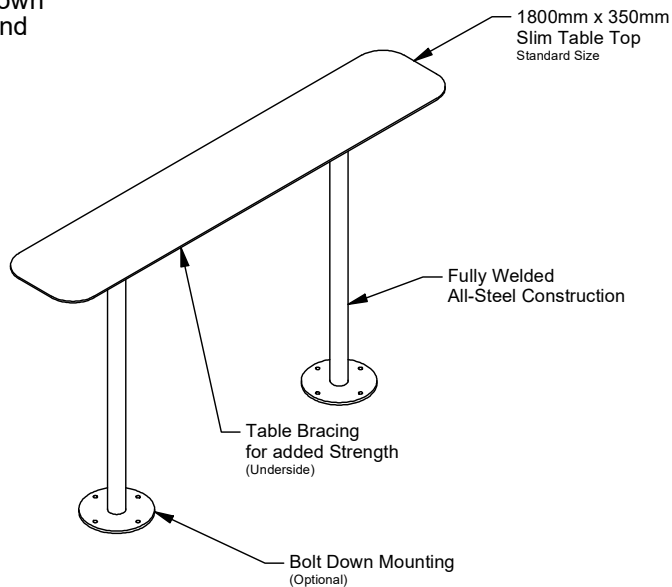

Spectrum Slim Bar Table

Model 89241 - Spectrum Slim Bar Table

DRAFFIN
Street Furniture

Spectrum Slim Bar Table facilitates smaller social gatherings and is ideal for use at lookouts. A fully welded all-steel design for extra reliability, and powdercoated in the colour of your choice. All Spectrum furniture can be made with an in-ground or bolt-down mounting.

Seat Options

- 3 Stools
- 6 Stools
- Custom

Mounting Options

- Bolt Down
- Inground

Spectrum Slim Bar Table Setting

(used with Spectrum Bar Stools 89173) *Optional

More information:
Go to the website for spec inspiration.

Model 89241 - Spectrum Slim Bar Table

DRAFFIN
Street Furniture

Suggested Configurations

Standard - Three Stools
3 Seats

89241 - Spectrum Slim Bar Table
89173 - Spectrum Bar Stool x 3

Six Stools
6 Seats

89241 - Spectrum Slim Bar Table
89173 - Spectrum Bar Stools x 6