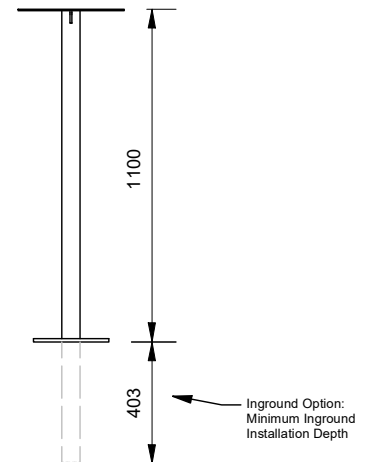

Spectrum Slim Bar Table

Model 89241 - Spectrum Slim Bar Table

DRAFFIN
Street Furniture

Spectrum Slim Bar Table facilitates smaller social gatherings and is ideal for use at lookouts. A fully welded all-steel design for extra reliability, and powdercoated in the colour of your choice. All Spectrum furniture can be made with an in-ground or bolt-down mounting.

Seat Options

- 3 Stools
- 6 Stools
- Custom

Mounting Options

- Bolt Down
- Inground

Spectrum Slim Bar Table Setting

(used with Spectrum Bar Stools 89173) *Optional

More information:
Go to the website for spec inspiration.