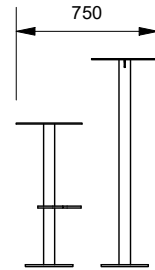

Seat Options

- 3 Stools
- 6 Stools
- Custom

Mounting Options

- Bolt Down
- Inground

Spectrum Slim Bar Table Setting

(used with Spectrum Bar Stools 89173) *Optional

More information:
Go to the website for spec inspiration.

Model 89241 - Spectrum Slim Bar Table

DRAFFIN
Street Furniture

Suggested Configurations

Standard - Three Stools
3 Seats

89241 - Spectrum Slim Bar Table
89173 - Spectrum Bar Stool x 3

Six Stools
6 Seats

89241 - Spectrum Slim Bar Table
89173 - Spectrum Bar Stools x 6