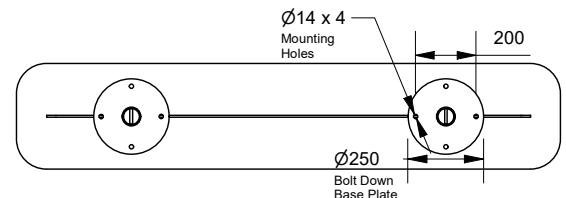

Spectrum Slim Bar Table

Model 89241 - Spectrum Slim Bar Table

DRAFFIN
Street Furniture

Spectrum Slim Bar Table facilitates smaller social gatherings and is ideal for use at lookouts. A fully welded all-steel design for extra reliability, and powdercoated in the colour of your choice. All Spectrum furniture can be made with an in-ground or bolt-down mounting.

Seat Options

- 3 Stools
- 6 Stools
- Custom

Mounting Options

- Bolt Down
- Inground

Spectrum Slim Bar Table Setting

(used with Spectrum Bar Stools 89173) *Optional

More information:
Go to the website for spec inspiration.