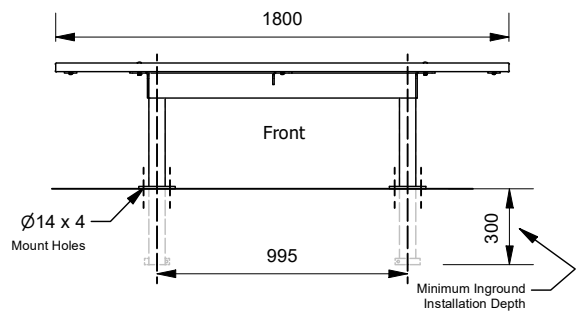

Parks Platform Bench

89226 - Parks Platform Bench

DRAFFIN
Street Furniture

The Parks Platform Bench is a heavy-duty platform bench solution providing more seating in a compact space with seating all around the sides. With large battens made from spotted gum or composite Enviroslat and fully welded frames, Parks benches are an extra reliable solution for outdoor use.

Batten Material (See batten guide)

- ☐ Spotted Gum 135mm x 35mm
- ☐ Enviroslat 140mm x 35mm

Frame Material

- ☐ Galvanised Mild Steel
- ☐ 304 Stainless Steel - Brushed
- ☐ 304 Stainless Steel - Bead Blasted
- ☐ 316 Stainless Steel - Brushed
- ☐ 316 Stainless Steel - Bead Blasted

Mounting Options

- ☐ Bolt Down
- ☐ Inground

Other Options

- ☐ Powdercoat Frames (See colour guide)

More information:
Go to the website for spec inspiration.

89226 Parks Platform Bench
<https://draffin.com.au/product/parks-platform-bench/>

Batten Guide
<https://draffin.com.au/batten-guide/>

Colour Guide
<https://draffin.com.au/colour-guide/>

Stainless Steel Guide
<https://draffin.com.au/stainless-steel-guide/>

DDA guide
<https://draffin.com.au/dda/>