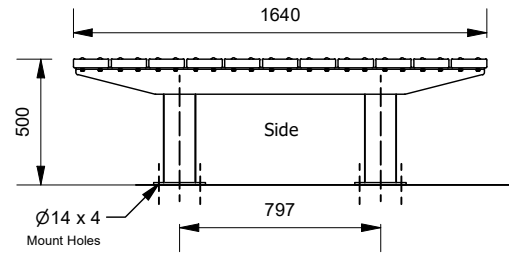

Parks Platform Bench

89226 - Parks Platform Bench

DRAFFIN
Street Furniture

The Parks Platform Bench is a heavy-duty platform bench solution providing more seating in a compact space with seating all around the sides. With large battens made from spotted gum or composite Enviroslat and fully welded frames, Parks benches are an extra reliable solution for outdoor use.

Batten Material (See batten guide)

- ☐ Spotted Gum 135mm x 35mm
- ☐ Enviroslat 140mm x 35mm

Frame Material

- ☐ Galvanised Mild Steel
- ☐ 304 Stainless Steel - Brushed
- ☐ 304 Stainless Steel - Bead Blasted
- ☐ 316 Stainless Steel - Brushed
- ☐ 316 Stainless Steel - Bead Blasted

Mounting Options

- ☐ Bolt Down
- ☐ Inground

Other Options

- ☐ Powdercoat Frames (See colour guide)

More information:
Go to the website for spec inspiration.

89226 Parks Platform Bench
<https://draffin.com.au/product/parks-platform-bench/>

Batten Guide
<https://draffin.com.au/batten-guide/>

Colour Guide
<https://draffin.com.au/colour-guide/>

Stainless Steel Guide
<https://draffin.com.au/stainless-steel-guide/>

DDA guide
<https://draffin.com.au/dda/>