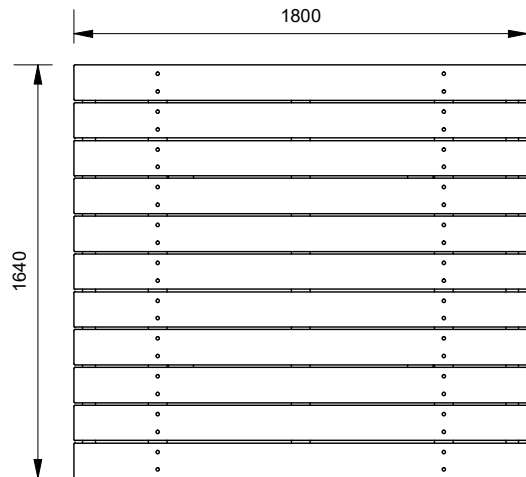

Parks Platform Bench

89226 - Parks Platform Bench

DRAFFIN
Street Furniture

The Parks Platform Bench is a heavy-duty platform bench solution providing more seating in a compact space with seating all around the sides. With large battens made from spotted gum or composite Enviroslat and fully welded frames, Parks benches are an extra reliable solution for outdoor use.

Batten Material (See batten guide)

- ☐ Spotted Gum 135mm x 35mm
- ☐ Enviroslat 140mm x 35mm

Frame Material

- ☐ Galvanised Mild Steel
- ☐ 304 Stainless Steel - Brushed
- ☐ 304 Stainless Steel - Bead Blasted
- ☐ 316 Stainless Steel - Brushed
- ☐ 316 Stainless Steel - Bead Blasted

Mounting Options

- ☐ Bolt Down
- ☐ Inground

Other Options

- ☐ Powdercoat Frames (See colour guide)

More information:
Go to the website for spec inspiration.

89226 Parks Platform Bench
<https://draffin.com.au/product/parks-platform-bench/>

Batten Guide
<https://draffin.com.au/batten-guide/>

Colour Guide
<https://draffin.com.au/colour-guide/>

Stainless Steel Guide
<https://draffin.com.au/stainless-steel-guide/>

DDA guide
<https://draffin.com.au/dda/>