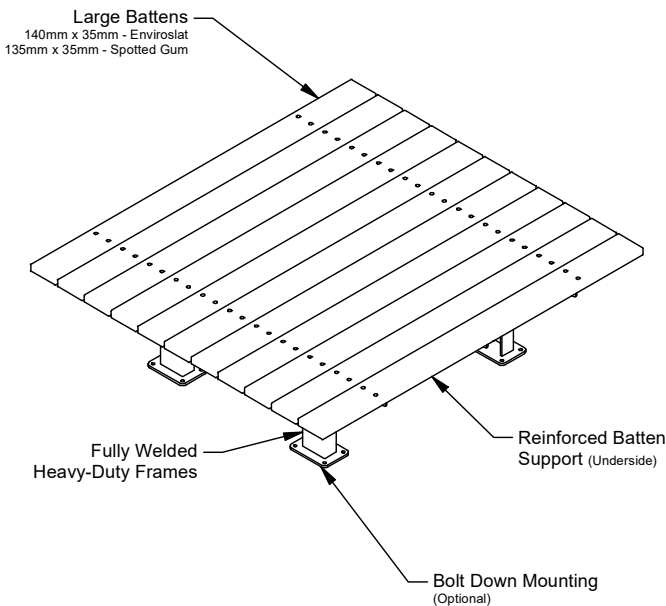

Parks Platform Bench

89226 - Parks Platform Bench

DRAFFIN
Street Furniture

The Parks Platform Bench is a heavy-duty platform bench solution providing more seating in a compact space with seating all around the sides. With large battens made from spotted gum or composite Enviroslat and fully welded frames, Parks benches are an extra reliable solution for outdoor use.

Batten Material (See batten guide)

- Spotted Gum 135mm x 35mm
- Enviroslat 140mm x 35mm

Frame Material

- Galvanised Mild Steel
- 304 Stainless Steel - Brushed
- 304 Stainless Steel - Bead Blasted
- 316 Stainless Steel - Brushed
- 316 Stainless Steel - Bead Blasted

Mounting Options

- Bolt Down
- Inground

Other Options

- Powdercoat Frames (See colour guide)

More information:
Go to the website for spec inspiration.

89226 Parks Platform Bench
<https://draffin.com.au/product/parks-platform-bench/>