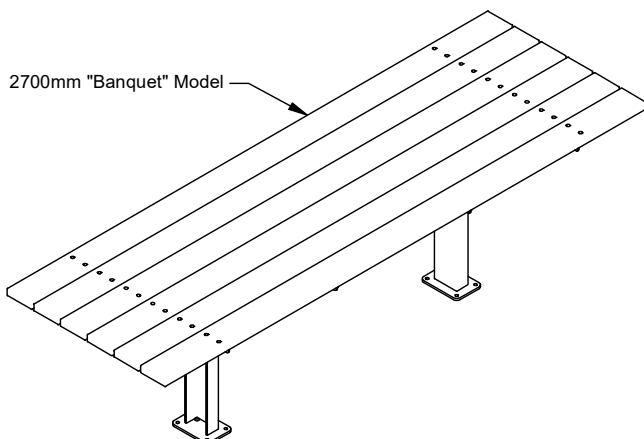

#### Length Options

- 1800mm (Standard)
- 2700mm (Banquet)

#### Other Options

- Powdercoat Frames (See colour guide)
- Custom Dimensions

1800mm Model

2700mm Model

More information:  
Go to the website for spec inspiration.  
**89223** - Parks Table  
<https://draffin.com.au/product/parks-table/>