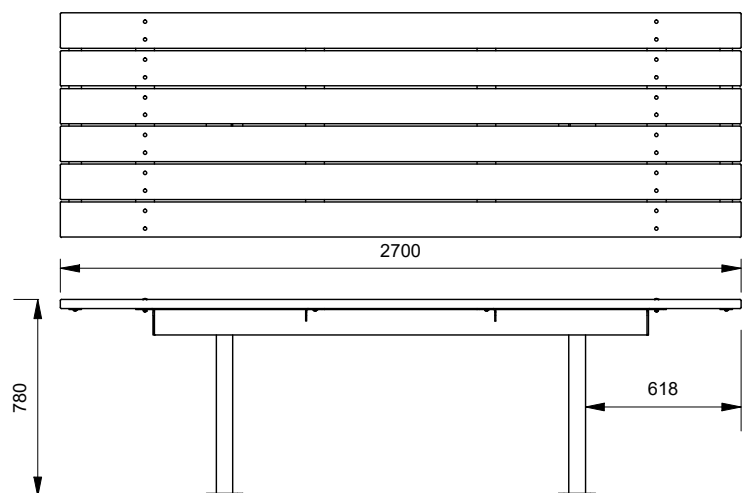

#### Length Options

- 1800mm (Standard)
- 2700mm (Banquet)

#### Other Options

- Powdercoat Frames (See colour guide)
- Custom Dimensions

1800mm Model

2700mm Model

More information:  
Go to the website for spec inspiration.  
**89223** - Parks Table  
<https://draffin.com.au/product/parks-table/>

### Standard Setting

89224 -  
Parks Bench  
1800mm long

89223 -  
Parks Table  
1800mm long

89224 -  
Parks Bench  
1800mm long