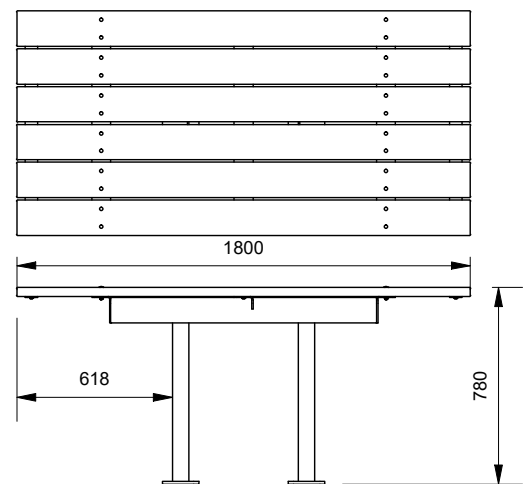

2700mm Model