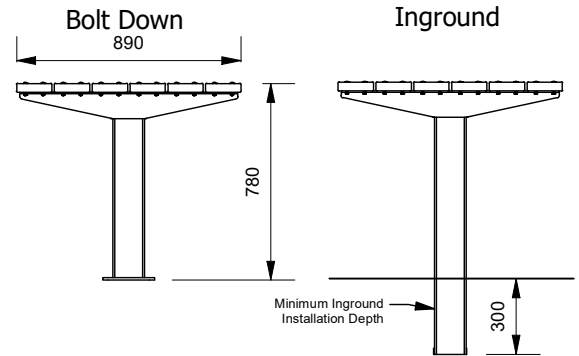

Parks Table

89223 - Parks Table

DRAFFIN
Street Furniture

The Parks Table is available in standard and "banquet" sizes. A dependable heavy-duty public table setting solution ideal for remote placement in reserves and roadside rest areas. Fully welded frames and large battens make this a go to for councils.

Length Options

- ☐ 1800mm (Standard)
- ☐ 2700mm (Banquet)

Batten Material (See batten guide)

- ☐ Spotted Gum 135mm x 35mm
- ☐ Enviroslat 140mm x 35mm

Frame Material

- ☐ Galvanised Mild Steel
- ☐ 304 Stainless Steel - Brushed
- ☐ 304 Stainless Steel - Bead Blasted
- ☐ 316 Stainless Steel - Brushed
- ☐ 316 Stainless Steel - Bead Blasted

Mounting Options

- ☐ Bolt Down
- ☐ Inground

Other Options

- ☐ Powdercoat Frames (See colour guide)
- ☐ Custom Dimensions

1800mm Model