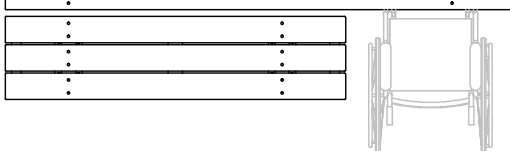

### Wheelchair Configuration

89224/2700 -  
Parks Bench  
2700mm long

89223/2700 -  
Parks Table  
2700mm long

89224 -  
Parks Bench  
1800mm long

Standard Setting can also accommodate a wheelchair at the end