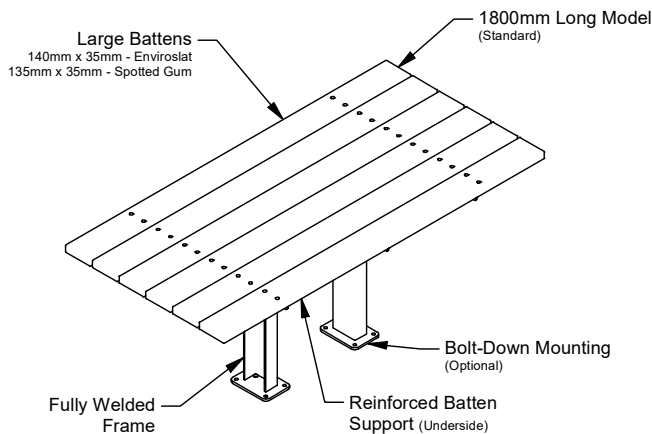

#### Other Options

- Powdercoat Frames (See colour guide)
- Custom Dimensions

1800mm Model

2700mm Model

More information:  
Go to the website for spec inspiration.  
**89223** - Parks Table  
<https://draffin.com.au/product/parks-table/>