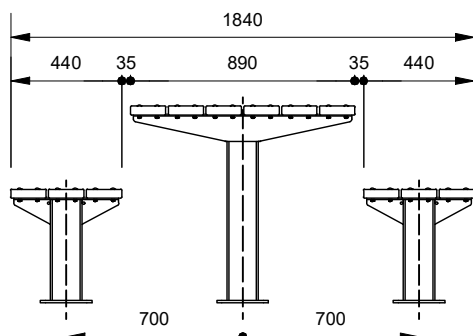

### Standard Setting

89224 -  
Parks Bench  
1800mm long

89223 -  
Parks Table  
1800mm long

89224 -  
Parks Bench  
1800mm long

### Banquet Setting

89224/2700 -  
Parks Bench  
2700mm long

89223/2700 -  
Parks Table  
2700mm long

89224/2700 -  
Parks Bench  
2700mm long

### Wheelchair Configuration

89224/2700 -  
Parks Bench  
2700mm long

89223/2700 -  
Parks Table  
2700mm long

89224 -  
Parks Bench  
1800mm long

Standard Setting can also accommodate a wheelchair at the end