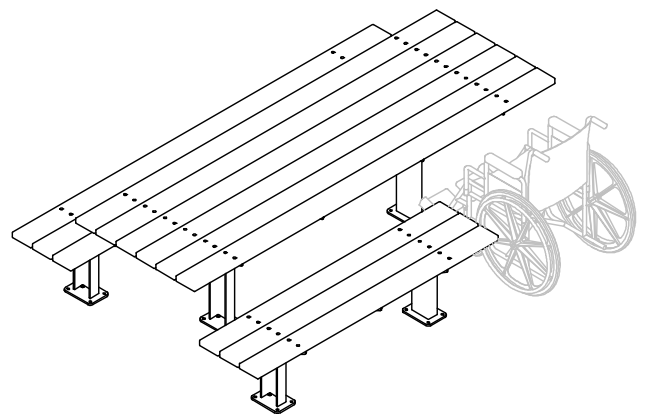

### Standard Setting

89224 -  
Parks Bench  
1800mm long

89223 -  
Parks Table  
1800mm long

89224 -  
Parks Bench  
1800mm long

### Banquet Setting

89224/2700 -  
Parks Bench  
2700mm long

89223/2700 -  
Parks Table  
2700mm long

89224/2700 -  
Parks Bench  
2700mm long

### Wheelchair Configuration

89224/2700 -  
Parks Bench  
2700mm long

89223/2700 -  
Parks Table  
2700mm long

89224 -  
Parks Bench  
1800mm long

Standard Setting can also accommodate a wheelchair at the end