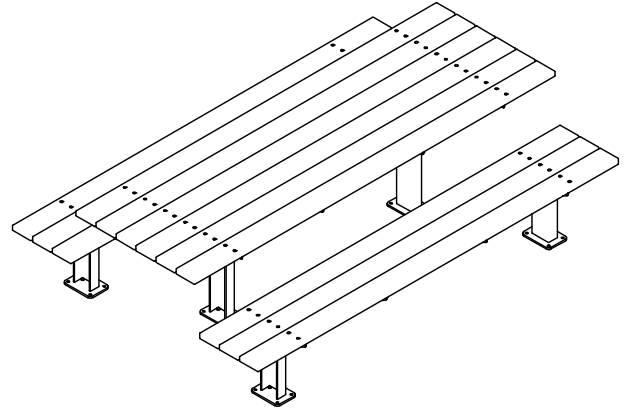

### Standard Setting

89224 -  
Parks Bench  
1800mm long

89223 -  
Parks Table  
1800mm long

89224 -  
Parks Bench  
1800mm long

### Banquet Setting

89224/2700 -  
Parks Bench  
2700mm long

89223/2700 -  
Parks Table  
2700mm long

89224/2700 -  
Parks Bench  
2700mm long

### Wheelchair Configuration

89224/2700 -  
Parks Bench  
2700mm long

89223/2700 -  
Parks Table  
2700mm long

89224 -  
Parks Bench  
1800mm long

Standard Setting can also accommodate a wheelchair at the end