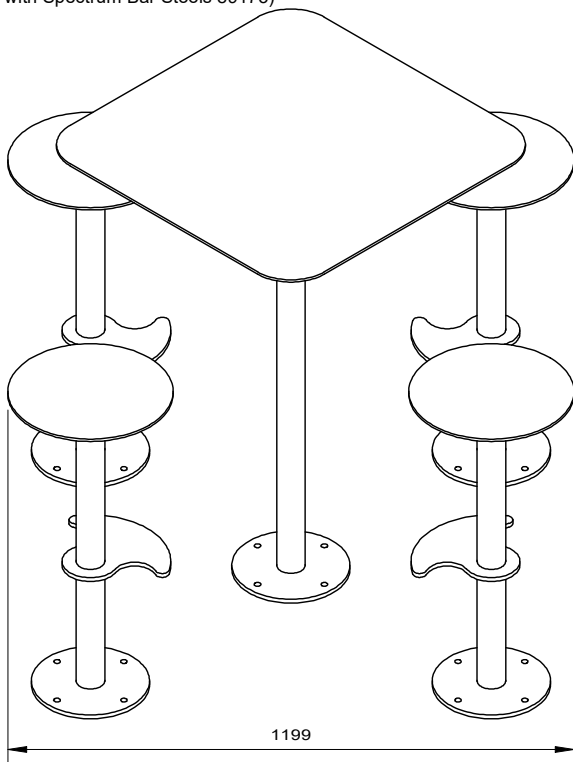

Spectrum Square Bar Table

Model 89193 - Spectrum Square Bar Table

DRAFFIN
Street Furniture

Spectrum Square Bar Table is a simple yet rugged bar table option. A fully welded all-steel design for extra reliability, and powdercoated in the colour of your choice. All Spectrum furniture can be made with an in-ground or bolt-down mounting.

Mounting Options

- Bolt Down
- Inground

Spectrum Square Bar Table (used with Spectrum Bar Stools 89173)

More information:
Go to the website for spec inspiration.

89193 - Spectrum Square Bar Table
<https://draffin.com.au/product/spectrum-square-bar-table/>