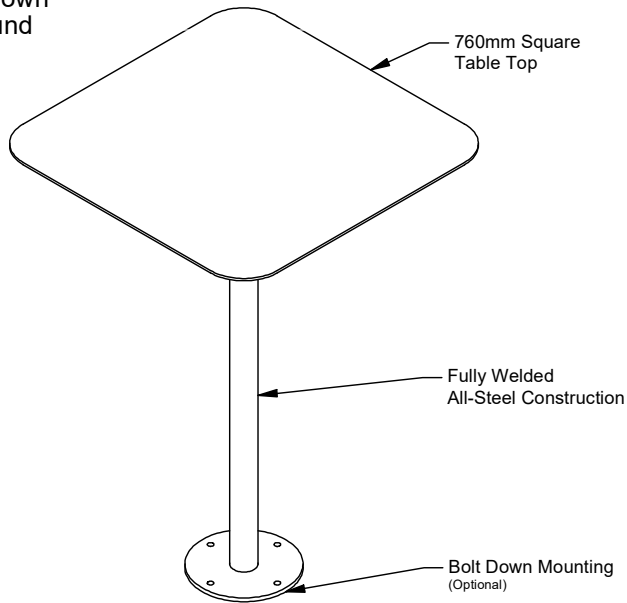

Spectrum Square Bar Table

Model 89193 - Spectrum Square Bar Table

DRAFFIN
Street Furniture

Spectrum Square Bar Table is a simple yet rugged bar table option. A fully welded all-steel design for extra reliability, and powdercoated in the colour of your choice. All Spectrum furniture can be made with an in-ground or bolt-down mounting.

Mounting Options

- Bolt Down
- Inground

Spectrum Square Bar Table (used with Spectrum Bar Stools 89173)

More information:
Go to the website for spec inspiration.

89193 - Spectrum Square Bar Table
<https://draffin.com.au/product/spectrum-square-bar-table/>