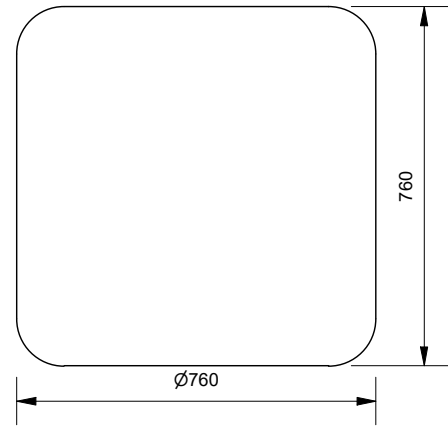

Spectrum Square Bar Table

Model 89193 - Spectrum Square Bar Table

DRAFFIN
Street Furniture

Spectrum Square Bar Table is a simple yet rugged bar table option. A fully welded all-steel design for extra reliability, and powdercoated in the colour of your choice. All Spectrum furniture can be made with an in-ground or bolt-down mounting.

Mounting Options

- Bolt Down
- Inground

Spectrum Square Bar Table (used with Spectrum Bar Stools 89173)

More information:
Go to the website for spec inspiration.

89193 - Spectrum Square Bar Table
<https://draffin.com.au/product/spectrum-square-bar-table/>