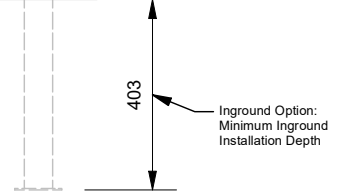

Spectrum Square Bar Table

Model 89193 - Spectrum Square Bar Table

DRAFFIN
Street Furniture

Spectrum Square Bar Table is a simple yet rugged bar table option. A fully welded all-steel design for extra reliability, and powdercoated in the colour of your choice. All Spectrum furniture can be made with an in-ground or bolt-down mounting.

Mounting Options

- Bolt Down
- Inground

Spectrum Square Bar Table (used with Spectrum Bar Stools 89173)

More information:
Go to the website for spec inspiration.

89193 - Spectrum Square Bar Table
<https://draffin.com.au/product/spectrum-square-bar-table/>