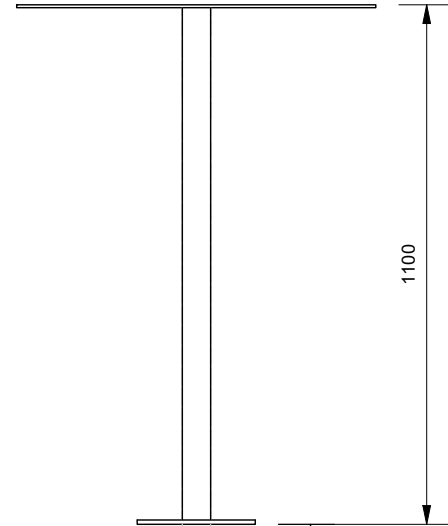

Spectrum Square Bar Table

Model 89193 - Spectrum Square Bar Table

DRAFFIN
Street Furniture

Spectrum Square Bar Table is a simple yet rugged bar table option. A fully welded all-steel design for extra reliability, and powdercoated in the colour of your choice. All Spectrum furniture can be made with an in-ground or bolt-down mounting.

Mounting Options

- Bolt Down
- Inground

Spectrum Square Bar Table (used with Spectrum Bar Stools 89173)

More information:
Go to the website for spec inspiration.

89193 - Spectrum Square Bar Table
<https://draffin.com.au/product/spectrum-square-bar-table/>