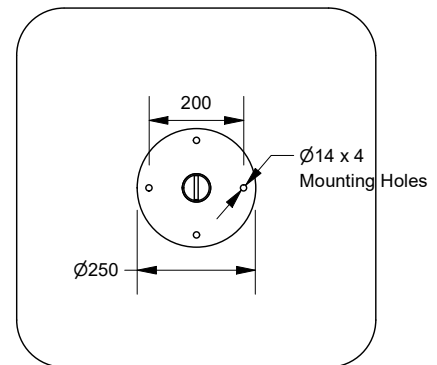

Spectrum Square Bar Table

Model 89193 - Spectrum Square Bar Table

DRAFFIN
Street Furniture

Spectrum Square Bar Table is a simple yet rugged bar table option. A fully welded all-steel design for extra reliability, and powdercoated in the colour of your choice. All Spectrum furniture can be made with an in-ground or bolt-down mounting.

Mounting Options

- Bolt Down
- Inground

Spectrum Square Bar Table (used with Spectrum Bar Stools 89173)

More information:
Go to the website for spec inspiration.

89193 - Spectrum Square Bar Table
<https://draffin.com.au/product/spectrum-square-bar-table/>