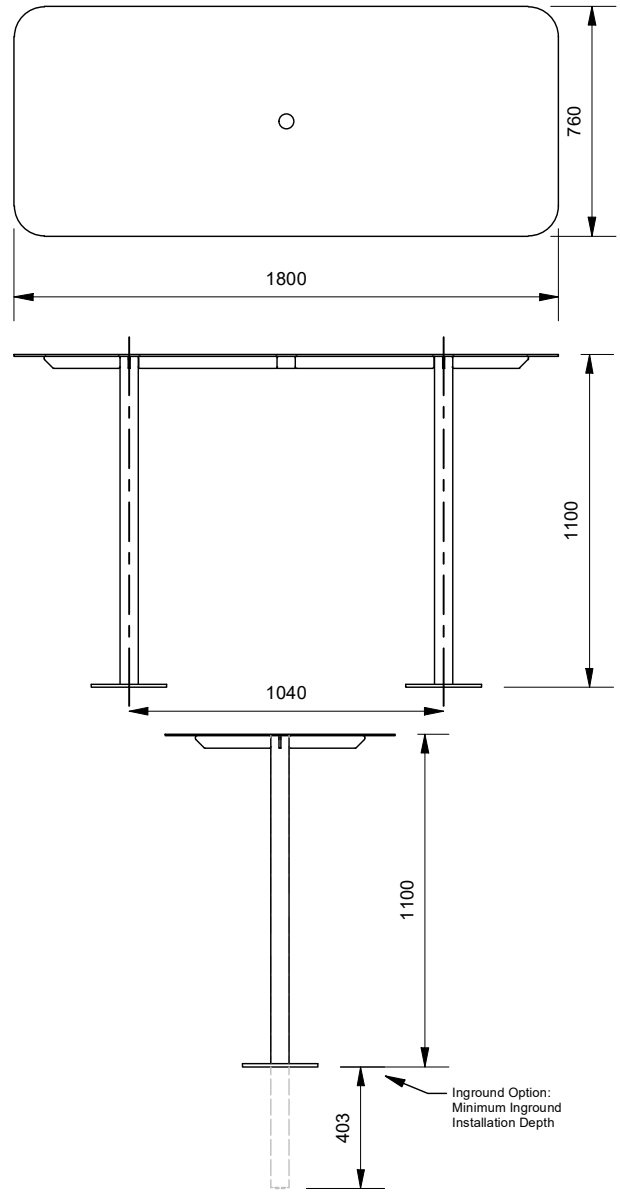

Spectrum Rectangle Bar Table

Model 89179 - Spectrum Rectangle Bar Table

DRAFFIN
Street Furniture

Spectrum Rectangle Bar Table is a full size bar table option that can seat up to eight people. A fully welded all-steel design for extra reliability, and powdercoated in the colour of your choice. All Spectrum furniture can be made with an in-ground or bolt-down mounting.

Seat Options

- 6 Stools
- 8 Stools
- Custom

Mounting Options

- Bolt Down
- Inground

Other Options

- Umbrella Hole

Spectrum Rectangle Bar Table Setting

(used with Spectrum Bar Stools 89173) *Optional

DDA guide
<https://draffin.com.au/dda/>

Spectrum Rectangle Bar Table

Model 89179 - Spectrum Rectangle Bar Table

DRAFFIN
Street Furniture

Suggested Configurations

Standard - Six Stools
6 Seats

89179 - Spectrum Rectangle Bar Table
89173 - Spectrum Bar Stool x 6

Eight Stools
8 Seats

89179 - Spectrum Rectangle Bar Table
89173 - Spectrum Bar Stools x 8