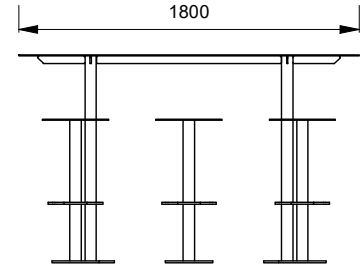

Spectrum Rectangle Bar Table

Model 89179 - Spectrum Rectangle Bar Table

DRAFFIN
Street Furniture

Spectrum Rectangle Bar Table is a full size bar table option that can seat up to eight people. A fully welded all-steel design for extra reliability, and powdercoated in the colour of your choice. All Spectrum furniture can be made with an in-ground or bolt-down mounting.

DDA guide
<https://draffin.com.au/dda/>

Spectrum Rectangle Bar Table

Model 89179 - Spectrum Rectangle Bar Table

DRAFFIN
Street Furniture

Suggested Configurations

Standard - Six Stools
6 Seats

89179 - Spectrum Rectangle Bar Table
89173 - Spectrum Bar Stool x 6