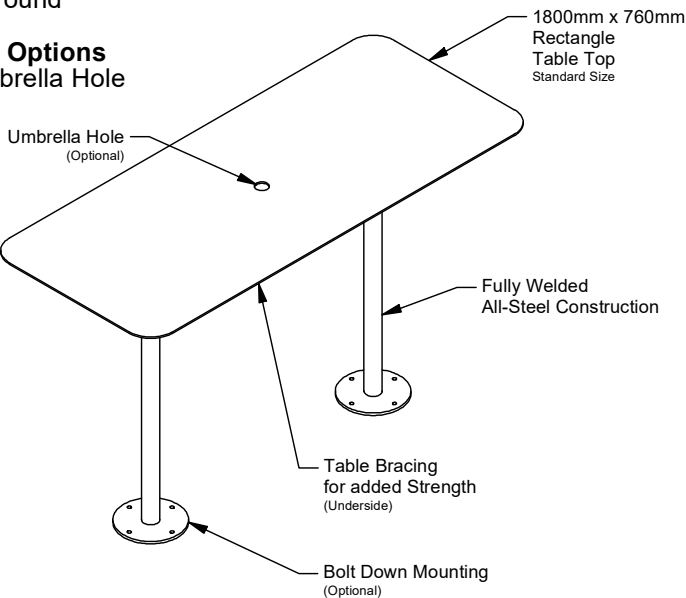

Spectrum Rectangle Bar Table

Model 89179 - Spectrum Rectangle Bar Table

DRAFFIN
Street Furniture

Spectrum Rectangle Bar Table is a full size bar table option that can seat up to eight people. A fully welded all-steel design for extra reliability, and powdercoated in the colour of your choice. All Spectrum furniture can be made with an in-ground or bolt-down mounting.

Seat Options

- 6 Stools
- 8 Stools
- Custom

Mounting Options

- Bolt Down
- Inground

Other Options

- Umbrella Hole

Spectrum Rectangle Bar Table Setting

(used with Spectrum Bar Stools 89173) *Optional

More information:
Go to the website for spec inspiration.

89179 - Spectrum Rectangle Bar Table
<https://draffin.com.au/product/spectrum-rectangle-bar-table/>

Colour and Plinth Guide
<https://draffin.com.au/colour-guide/>

DDA guide
<https://draffin.com.au/dda/>

Spectrum Rectangle Bar Table

Model 89179 - Spectrum Rectangle Bar Table

DRAFFIN
Street Furniture

Suggested Configurations

Standard - Six Stools
6 Seats

89179 - Spectrum Rectangle Bar Table
89173 - Spectrum Bar Stool x 6