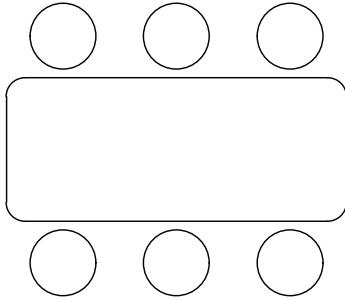

Spectrum Rectangle Bar Table

Model 89179 - Spectrum Rectangle Bar Table

DRAFFIN
Street Furniture

Spectrum Rectangle Bar Table is a full size bar table option that can seat up to eight people. A fully welded all-steel design for extra reliability, and powdercoated in the colour of your choice. All Spectrum furniture can be made with an in-ground or bolt-down mounting.

DDA guide
<https://draffin.com.au/dda/>

Spectrum Rectangle Bar Table

Model 89179 - Spectrum Rectangle Bar Table

DRAFFIN
Street Furniture

Suggested Configurations

Standard - Six Stools
6 Seats

89179 - Spectrum Rectangle Bar Table
89173 - Spectrum Bar Stool x 6