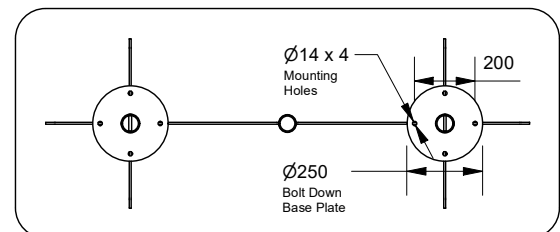

Spectrum Rectangle Bar Table

Model 89179 - Spectrum Rectangle Bar Table

DRAFFIN
Street Furniture

Spectrum Rectangle Bar Table is a full size bar table option that can seat up to eight people. A fully welded all-steel design for extra reliability, and powdercoated in the colour of your choice. All Spectrum furniture can be made with an in-ground or bolt-down mounting.

Seat Options

- 6 Stools
- 8 Stools
- Custom

Mounting Options

- Bolt Down
- Inground

Other Options

- Umbrella Hole

Spectrum Rectangle Bar Table Setting

(used with Spectrum Bar Stools 89173) *Optional