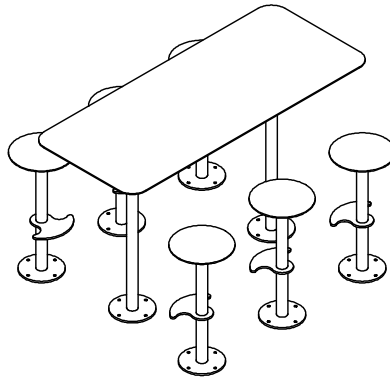

Spectrum Rectangle Bar Table

Model 89179 - Spectrum Rectangle Bar Table

DRAFFIN
Street Furniture

Spectrum Rectangle Bar Table is a full size bar table option that can seat up to eight people. A fully welded all-steel design for extra reliability, and powdercoated in the colour of your choice. All Spectrum furniture can be made with an in-ground or bolt-down mounting.

Seat Options

- 6 Stools
- 8 Stools
- Custom

Mounting Options

- Bolt Down
- Inground

Other Options

- Umbrella Hole

Spectrum Rectangle Bar Table Setting

(used with Spectrum Bar Stools 89173) *Optional

DDA guide
<https://draffin.com.au/dda/>

Spectrum Rectangle Bar Table

Model 89179 - Spectrum Rectangle Bar Table

DRAFFIN
Street Furniture

Suggested Configurations

Standard - Six Stools
6 Seats

89179 - Spectrum Rectangle Bar Table
89173 - Spectrum Bar Stool x 6

Eight Stools
8 Seats

89179 - Spectrum Rectangle Bar Table
89173 - Spectrum Bar Stools x 8