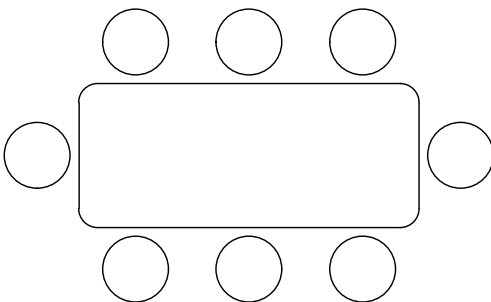

Eight Stools
8 Seats