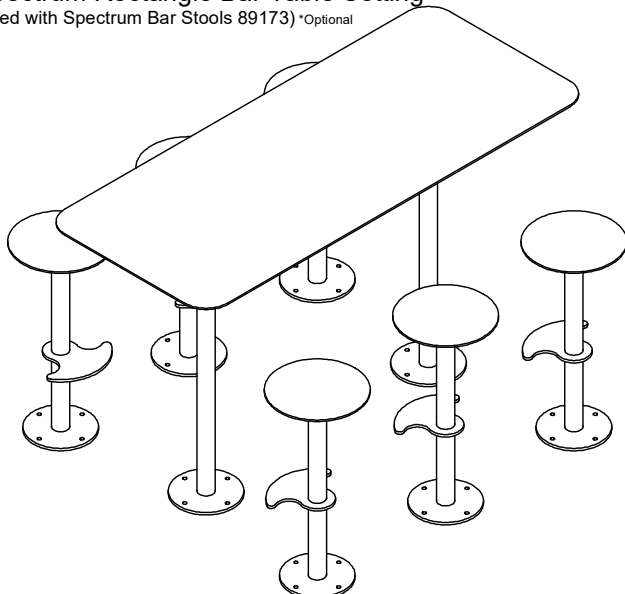

Spectrum Rectangle Bar Table

Model 89179 - Spectrum Rectangle Bar Table

DRAFFIN
Street Furniture

Spectrum Rectangle Bar Table is a full size bar table option that can seat up to eight people. A fully welded all-steel design for extra reliability, and powdercoated in the colour of your choice. All Spectrum furniture can be made with an in-ground or bolt-down mounting.

Seat Options

- 6 Stools
- 8 Stools
- Custom

Mounting Options

- Bolt Down
- Inground

Other Options

- Umbrella Hole

Spectrum Rectangle Bar Table Setting

(used with Spectrum Bar Stools 89173) *Optional

DDA guide
<https://draffin.com.au/dda/>

Spectrum Rectangle Bar Table

Model 89179 - Spectrum Rectangle Bar Table

DRAFFIN
Street Furniture

Suggested Configurations

Standard - Six Stools
6 Seats

89179 - Spectrum Rectangle Bar Table
89173 - Spectrum Bar Stool x 6

Eight Stools
8 Seats

89179 - Spectrum Rectangle Bar Table
89173 - Spectrum Bar Stools x 8