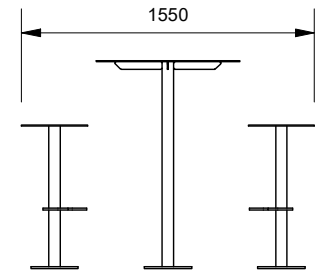

Spectrum Rectangle Bar Table

Model 89179 - Spectrum Rectangle Bar Table

DRAFFIN
Street Furniture

Spectrum Rectangle Bar Table is a full size bar table option that can seat up to eight people. A fully welded all-steel design for extra reliability, and powdercoated in the colour of your choice. All Spectrum furniture can be made with an in-ground or bolt-down mounting.

DDA guide
<https://draffin.com.au/dda/>

Spectrum Rectangle Bar Table

Model 89179 - Spectrum Rectangle Bar Table

DRAFFIN
Street Furniture

Suggested Configurations

Standard - Six Stools
6 Seats

89179 - Spectrum Rectangle Bar Table
89173 - Spectrum Bar Stool x 6

Eight Stools
8 Seats

89179 - Spectrum Rectangle Bar Table
89173 - Spectrum Bar Stools x 8