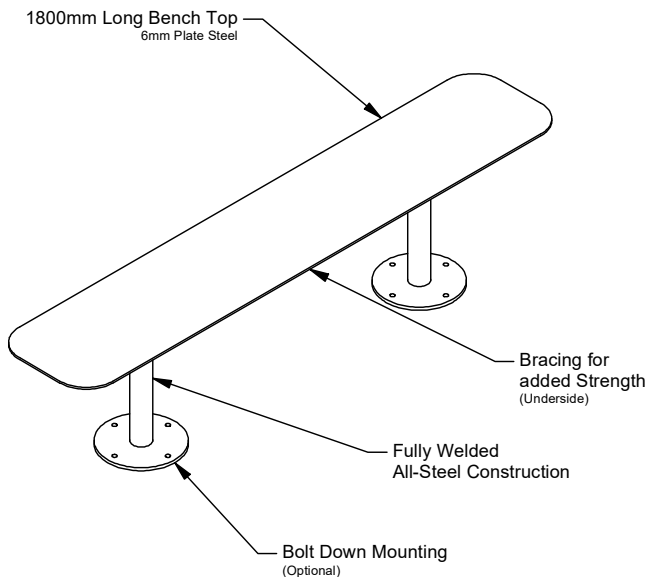

# Spectrum Bench

Model 89178 - Spectrum Bench

**DRAFFIN**  
Street Furniture

Spectrum Bench is a no fuss park bench option. Easy to install and maintain. A fully welded all-steel design for extra reliability, and powdercoated in the colour of your choice. All Spectrum furniture can be made with an in-ground or bolt-down mounting.

## Mounting Options

- Bolt Down
- Inground

Inground Option:  
Minimum Inground  
Installation Depth

More information:  
Go to the website for spec inspiration.

89178 - Spectrum Bench  
<https://draffin.com.au/product/spectrum-bench/>