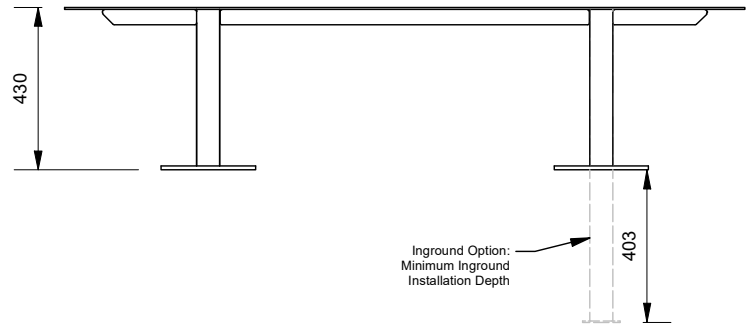

# Spectrum Bench

Model 89178 - Spectrum Bench

**DRAFFIN**  
Street Furniture

Spectrum Bench is a no fuss park bench option. Easy to install and maintain. A fully welded all-steel design for extra reliability, and powdercoated in the colour of your choice. All Spectrum furniture can be made with an in-ground or bolt-down mounting.

## Mounting Options

- Bolt Down
- Inground

Inground Option:  
Minimum Inground  
Installation Depth

More information:  
Go to the website for spec inspiration.

89178 - Spectrum Bench  
<https://draffin.com.au/product/spectrum-bench/>