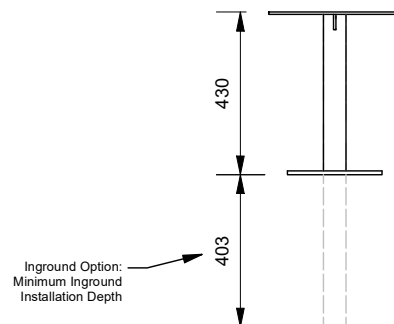

# Spectrum Bench

Model 89178 - Spectrum Bench

**DRAFFIN**  
Street Furniture

Spectrum Bench is a no fuss park bench option. Easy to install and maintain. A fully welded all-steel design for extra reliability, and powdercoated in the colour of your choice. All Spectrum furniture can be made with an in-ground or bolt-down mounting.

## Mounting Options

- Bolt Down
- Inground

Inground Option:  
Minimum Inground  
Installation Depth

More information:  
Go to the website for spec inspiration.

89178 - Spectrum Bench  
<https://draffin.com.au/product/spectrum-bench/>