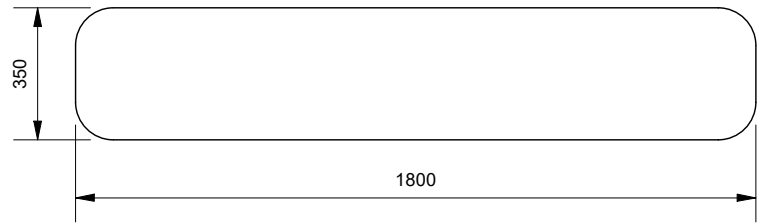

# Spectrum Bench

Model 89178 - Spectrum Bench

**DRAFFIN**  
Street Furniture

Spectrum Bench is a no fuss park bench option. Easy to install and maintain. A fully welded all-steel design for extra reliability, and powdercoated in the colour of your choice. All Spectrum furniture can be made with an in-ground or bolt-down mounting.

## Mounting Options

- Bolt Down
- Inground

Inground Option:  
Minimum Inground  
Installation Depth

More information:  
Go to the website for spec inspiration.

89178 - Spectrum Bench  
<https://draffin.com.au/product/spectrum-bench/>