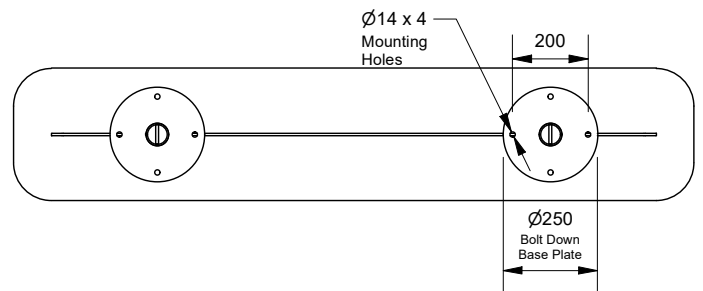

# Spectrum Bench

Model 89178 - Spectrum Bench

**DRAFFIN**  
Street Furniture

Spectrum Bench is a no fuss park bench option. Easy to install and maintain. A fully welded all-steel design for extra reliability, and powdercoated in the colour of your choice. All Spectrum furniture can be made with an in-ground or bolt-down mounting.

## Mounting Options

- Bolt Down
- Inground

Inground Option:  
Minimum Inground  
Installation Depth

More information:  
Go to the website for spec inspiration.

89178 - Spectrum Bench  
<https://draffin.com.au/product/spectrum-bench/>