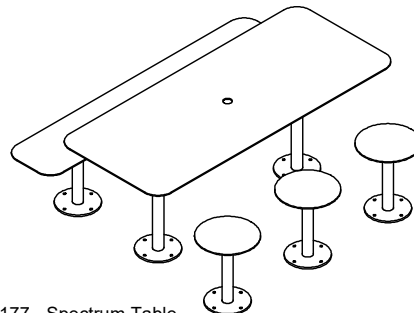

DDA guide
<https://draffin.com.au/dda/>

Spectrum Rectangle Table

Model 89177 - Spectrum Rectangle Table

DRAFFIN
Street Furniture

Suggested Configurations

Standard - Two Benches
6 Seats

89177 - Spectrum Table
89178 - Spectrum Bench x 2

Eight Stools
8 Seats

89177 - Spectrum Table
89172 - Spectrum Stools x 8

Six Stools
6 Seats

89177 - Spectrum Table
89172 - Spectrum Stools x 6

Mixed Seating
6 Seats

89177 - Spectrum Table
89178 - Spectrum Bench
89172 - Spectrum Stools x 3