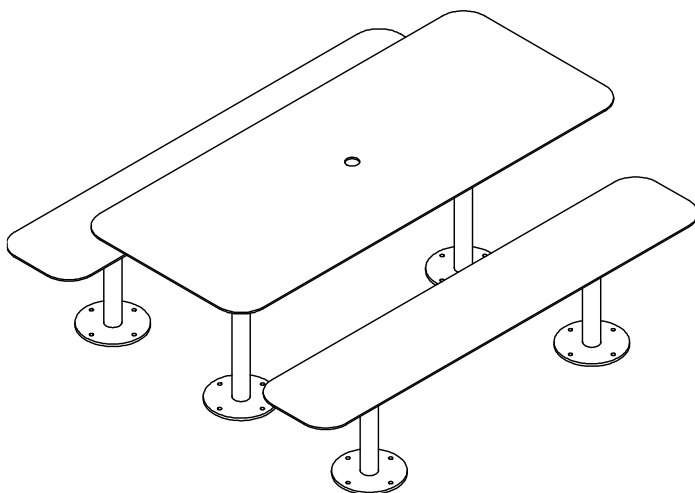

Spectrum Rectangle Table

Model 89177 - Spectrum Rectangle Table

DRAFFIN
Street Furniture

Spectrum Rectangle Table is a simple yet rugged table option. A fully welded all-steel design for extra reliability, and powdercoated in the colour of your choice. All Spectrum furniture can be made with an in-ground or bolt-down mounting.

Seat Options

- 6 Stools
- 8 Stools
- Benches
- Mixed

Mounting Options

- Bolt Down
- Inground

Other Options

- Umbrella Hole

Spectrum Rectangle Table Setting

(used with Spectrum Benches 89178)

DDA guide
<https://draffin.com.au/dda/>

Spectrum Rectangle Table

Model 89177 - Spectrum Rectangle Table

DRAFFIN
Street Furniture

Suggested Configurations

Standard - Two Benches
6 Seats

89177 - Spectrum Table
89178 - Spectrum Bench x 2