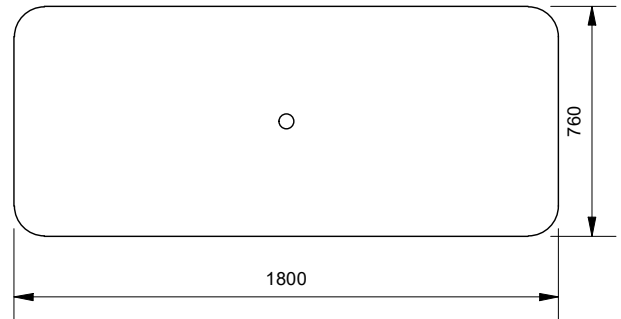

Spectrum Rectangle Table

Model 89177 - Spectrum Rectangle Table

DRAFFIN
Street Furniture

Spectrum Rectangle Table is a simple yet rugged table option. A fully welded all-steel design for extra reliability, and powdercoated in the colour of your choice. All Spectrum furniture can be made with an in-ground or bolt-down mounting.

Seat Options

- 6 Stools
- 8 Stools
- Benches
- Mixed

Mounting Options

- Bolt Down
- Inground

Other Options

- Umbrella Hole

Spectrum Rectangle Table Setting

(used with Spectrum Benches 89178)