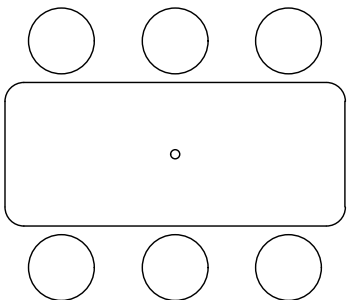

DDA guide
<https://draffin.com.au/dda/>

Spectrum Rectangle Table

Model 89177 - Spectrum Rectangle Table

DRAFFIN
Street Furniture

Suggested Configurations

Standard - Two Benches
6 Seats

89177 - Spectrum Table
89178 - Spectrum Bench x 2

Eight Stools
8 Seats

89177 - Spectrum Table
89172 - Spectrum Stools x 8

Six Stools
6 Seats

89177 - Spectrum Table
89172 - Spectrum Stools x 6

Mixed Seating
6 Seats

89177 - Spectrum Table
89178 - Spectrum Bench
89172 - Spectrum Stools x 3