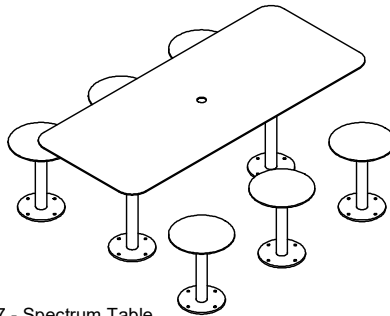

Seat Options

- 6 Stools
- 8 Stools
- Benches
- Mixed

Mounting Options

- Bolt Down
- Inground

Other Options

- Umbrella Hole

Spectrum Rectangle Table Setting

(used with Spectrum Benches 89178)

DDA guide
<https://draffin.com.au/dda/>

Spectrum Rectangle Table

Model 89177 - Spectrum Rectangle Table

DRAFFIN
Street Furniture

Suggested Configurations

Standard - Two Benches
6 Seats

89177 - Spectrum Table
89178 - Spectrum Bench x 2

Eight Stools
8 Seats

89177 - Spectrum Table
89172 - Spectrum Stools x 8

Six Stools
6 Seats

89177 - Spectrum Table
89172 - Spectrum Stools x 6

Mixed Seating
6 Seats

89177 - Spectrum Table
89178 - Spectrum Bench
89172 - Spectrum Stools x 3