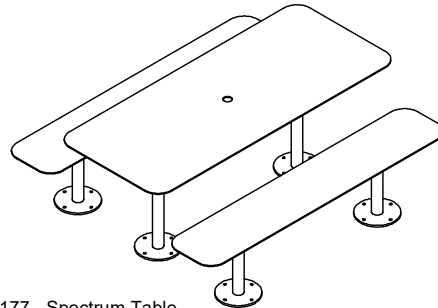

Seat Options

- 6 Stools
- 8 Stools
- Benches
- Mixed

Mounting Options

- Bolt Down
- Inground

Other Options

- Umbrella Hole

Spectrum Rectangle Table Setting

(used with Spectrum Benches 89178)

DDA guide
<https://draffin.com.au/dda/>

Spectrum Rectangle Table

Model 89177 - Spectrum Rectangle Table

DRAFFIN
Street Furniture

Suggested Configurations

Standard - Two Benches
6 Seats

89177 - Spectrum Table
89178 - Spectrum Bench x 2

Eight Stools
8 Seats

89177 - Spectrum Table
89172 - Spectrum Stools x 8

Six Stools
6 Seats

89177 - Spectrum Table
89172 - Spectrum Stools x 6

Mixed Seating
6 Seats

89177 - Spectrum Table
89178 - Spectrum Bench
89172 - Spectrum Stools x 3