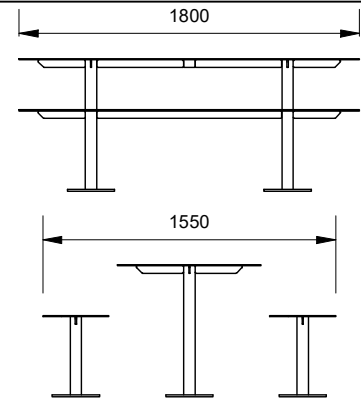

DDA guide
<https://draffin.com.au/dda/>

Spectrum Rectangle Table

Model 89177 - Spectrum Rectangle Table

DRAFFIN
Street Furniture

Suggested Configurations

Standard - Two Benches
6 Seats

89177 - Spectrum Table
89178 - Spectrum Bench x 2

Eight Stools
8 Seats

89177 - Spectrum Table
89172 - Spectrum Stools x 8

Six Stools
6 Seats

89177 - Spectrum Table
89172 - Spectrum Stools x 6

Mixed Seating
6 Seats

89177 - Spectrum Table
89178 - Spectrum Bench
89172 - Spectrum Stools x 3