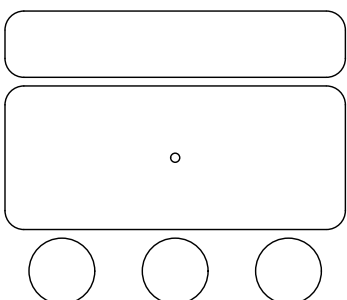

Spectrum Rectangle Table

Model 89177 - Spectrum Rectangle Table

DRAFFIN
Street Furniture

Spectrum Rectangle Table is a simple yet rugged table option. A fully welded all-steel design for extra reliability, and powdercoated in the colour of your choice. All Spectrum furniture can be made with an in-ground or bolt-down mounting.

DDA guide
<https://draffin.com.au/dda/>

Spectrum Rectangle Table

Model 89177 - Spectrum Rectangle Table

DRAFFIN
Street Furniture

Suggested Configurations

Standard - Two Benches
6 Seats

89177 - Spectrum Table
89178 - Spectrum Bench x 2

Eight Stools
8 Seats

89177 - Spectrum Table
89172 - Spectrum Stools x 8

Six Stools
6 Seats

89177 - Spectrum Table
89172 - Spectrum Stools x 6

Mixed Seating
6 Seats

89177 - Spectrum Table
89178 - Spectrum Bench
89172 - Spectrum Stools x 3