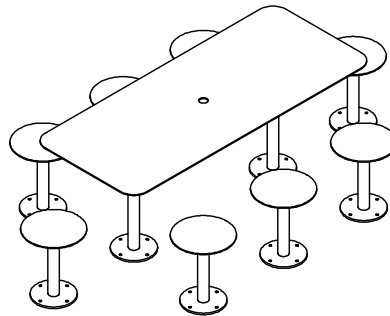

Spectrum Rectangle Table

Model 89177 - Spectrum Rectangle Table

DRAFFIN
Street Furniture

Spectrum Rectangle Table is a simple yet rugged table option. A fully welded all-steel design for extra reliability, and powdercoated in the colour of your choice. All Spectrum furniture can be made with an in-ground or bolt-down mounting.

Seat Options

- 6 Stools
- 8 Stools
- Benches
- Mixed

Mounting Options

- Bolt Down
- Inground

Other Options

- Umbrella Hole

Spectrum Rectangle Table Setting

(used with Spectrum Benches 89178)

DDA guide
<https://draffin.com.au/dda/>

Spectrum Rectangle Table

Model 89177 - Spectrum Rectangle Table

DRAFFIN
Street Furniture

Suggested Configurations

Standard - Two Benches
6 Seats

89177 - Spectrum Table
89178 - Spectrum Bench x 2

Eight Stools
8 Seats

89177 - Spectrum Table
89172 - Spectrum Stools x 8

Six Stools
6 Seats

89177 - Spectrum Table
89172 - Spectrum Stools x 6

Mixed Seating
6 Seats

89177 - Spectrum Table
89178 - Spectrum Bench
89172 - Spectrum Stools x 3