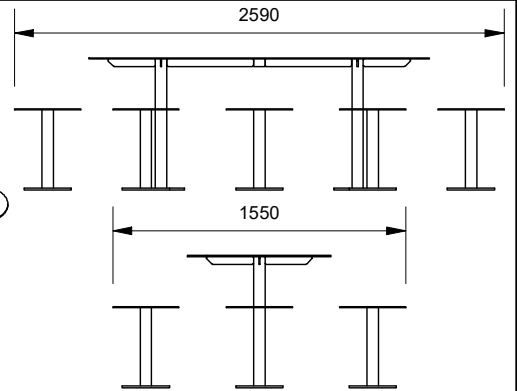

DDA guide
<https://draffin.com.au/dda/>

Spectrum Rectangle Table

Model 89177 - Spectrum Rectangle Table

DRAFFIN
Street Furniture

Suggested Configurations

Standard - Two Benches
6 Seats

89177 - Spectrum Table
89178 - Spectrum Bench x 2

Eight Stools
8 Seats

89177 - Spectrum Table
89172 - Spectrum Stools x 8

Six Stools
6 Seats

89177 - Spectrum Table
89172 - Spectrum Stools x 6

Mixed Seating
6 Seats

89177 - Spectrum Table
89178 - Spectrum Bench
89172 - Spectrum Stools x 3