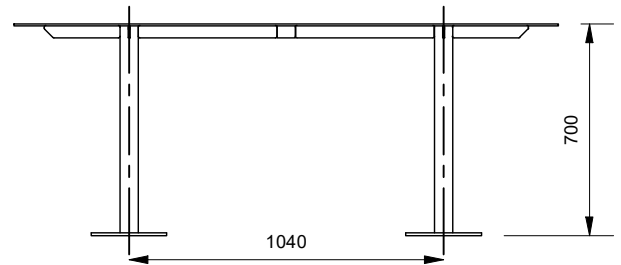

Spectrum Rectangle Table

Model 89177 - Spectrum Rectangle Table

DRAFFIN
Street Furniture

Spectrum Rectangle Table is a simple yet rugged table option. A fully welded all-steel design for extra reliability, and powdercoated in the colour of your choice. All Spectrum furniture can be made with an in-ground or bolt-down mounting.

Seat Options

- 6 Stools
- 8 Stools
- Benches
- Mixed

Mounting Options

- Bolt Down
- Inground

Other Options

- Umbrella Hole

Spectrum Rectangle Table Setting

(used with Spectrum Benches 89178)