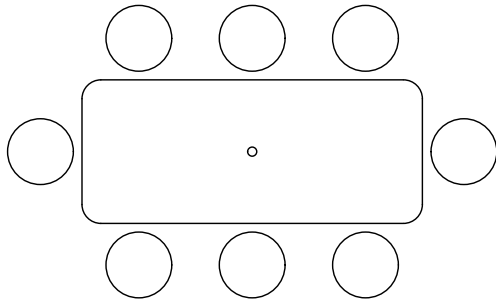

Spectrum Rectangle Table

Model 89177 - Spectrum Rectangle Table

DRAFFIN
Street Furniture

Spectrum Rectangle Table is a simple yet rugged table option. A fully welded all-steel design for extra reliability, and powdercoated in the colour of your choice. All Spectrum furniture can be made with an in-ground or bolt-down mounting.

DDA guide
<https://draffin.com.au/dda/>

Spectrum Rectangle Table

Model 89177 - Spectrum Rectangle Table

DRAFFIN
Street Furniture

Suggested Configurations

Standard - Two Benches
6 Seats

89177 - Spectrum Table
89178 - Spectrum Bench x 2

Eight Stools
8 Seats

89177 - Spectrum Table
89172 - Spectrum Stools x 8

Six Stools
6 Seats

89177 - Spectrum Table
89172 - Spectrum Stools x 6

Mixed Seating
6 Seats

89177 - Spectrum Table
89178 - Spectrum Bench
89172 - Spectrum Stools x 3