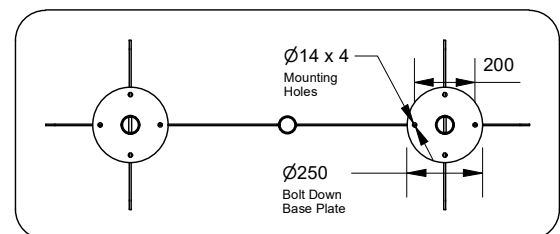

Spectrum Rectangle Table

Model 89177 - Spectrum Rectangle Table

DRAFFIN
Street Furniture

Spectrum Rectangle Table is a simple yet rugged table option. A fully welded all-steel design for extra reliability, and powdercoated in the colour of your choice. All Spectrum furniture can be made with an in-ground or bolt-down mounting.

Seat Options

- 6 Stools
- 8 Stools
- Benches
- Mixed

Mounting Options

- Bolt Down
- Inground

Other Options

- Umbrella Hole

Spectrum Rectangle Table Setting

(used with Spectrum Benches 89178)