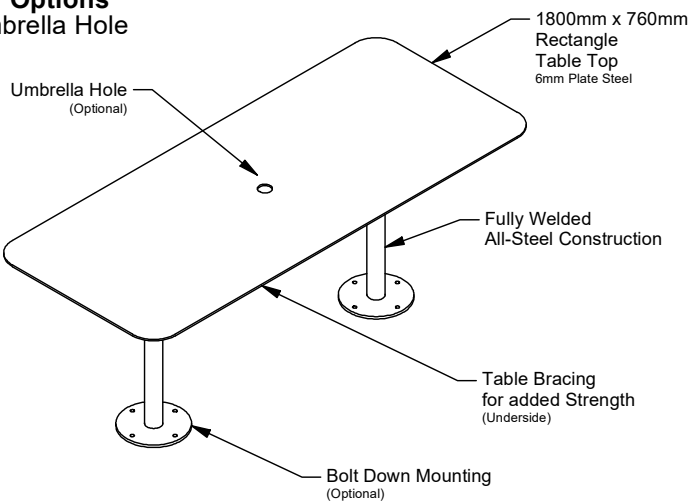

Spectrum Rectangle Table

Model 89177 - Spectrum Rectangle Table

DRAFFIN
Street Furniture

Spectrum Rectangle Table is a simple yet rugged table option. A fully welded all-steel design for extra reliability, and powdercoated in the colour of your choice. All Spectrum furniture can be made with an in-ground or bolt-down mounting.

Seat Options

- 6 Stools
- 8 Stools
- Benches
- Mixed

Mounting Options

- Bolt Down
- Inground

Other Options

- Umbrella Hole

Spectrum Rectangle Table Setting

(used with Spectrum Benches 89178)