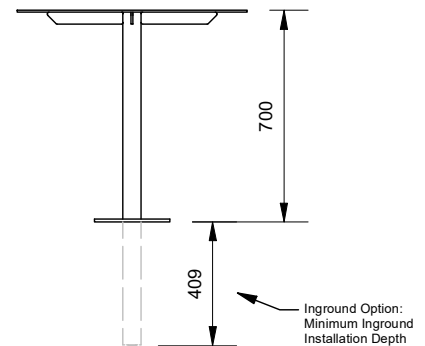

Spectrum Rectangle Table

Model 89177 - Spectrum Rectangle Table

DRAFFIN
Street Furniture

Spectrum Rectangle Table is a simple yet rugged table option. A fully welded all-steel design for extra reliability, and powdercoated in the colour of your choice. All Spectrum furniture can be made with an in-ground or bolt-down mounting.

Seat Options

- 6 Stools
- 8 Stools
- Benches
- Mixed

Mounting Options

- Bolt Down
- Inground

Other Options

- Umbrella Hole

Spectrum Rectangle Table Setting

(used with Spectrum Benches 89178)