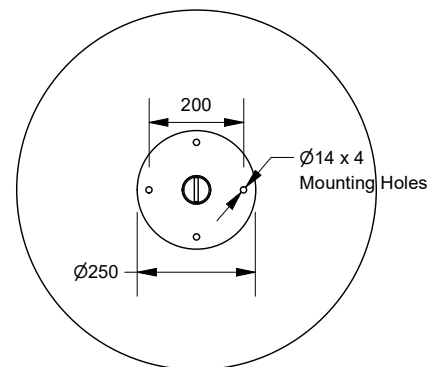

Spectrum Round Bar Table (used with Spectrum Bar Stools 89173)

More information:
Go to the website for spec inspiration.

89174 - Spectrum Round Bar Table
<https://draffin.com.au/product/spectrum-round-bar-table/>

Colour and Plinth Guide
<https://draffin.com.au/colour-guide/>

DDA guide
<https://draffin.com.au/dda/>