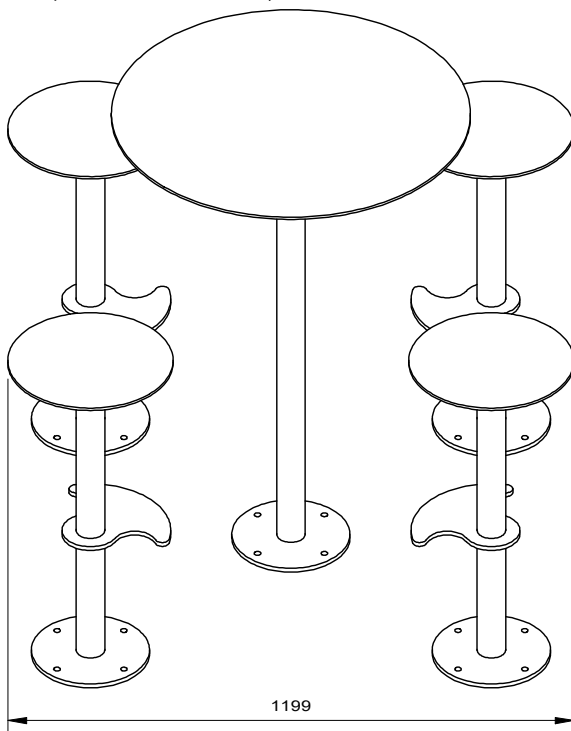

# Spectrum Round Bar Table

Model 89174 - Spectrum Round Bar Table

**DRAFFIN**  
Street Furniture

Spectrum Round Bar Table is a simple yet rugged bar table option. A fully welded all-steel design for extra reliability, and powdercoated in the colour of your choice. All Spectrum furniture can be made with an in-ground or bolt-down mounting.

## Mounting Options

- Bolt Down
- Inground

## Spectrum Round Bar Table (used with Spectrum Bar Stools 89173)

More information:  
Go to the website for spec inspiration.

89174 - Spectrum Round Bar Table  
<https://draffin.com.au/product/spectrum-round-bar-table/>