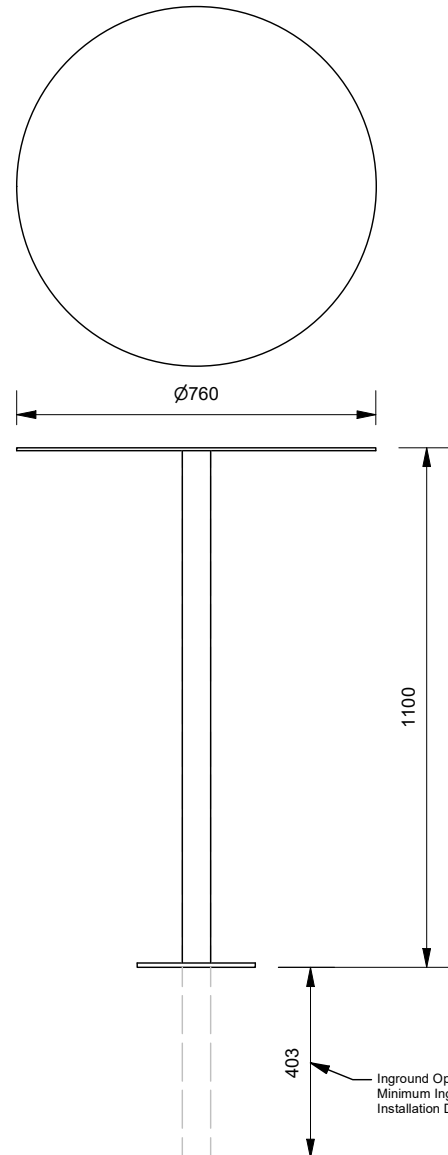

# Spectrum Round Bar Table

Model 89174 - Spectrum Round Bar Table

**DRAFFIN**  
Street Furniture

Spectrum Round Bar Table is a simple yet rugged bar table option. A fully welded all-steel design for extra reliability, and powdercoated in the colour of your choice. All Spectrum furniture can be made with an in-ground or bolt-down mounting.

## Mounting Options

- Bolt Down
- Inground

## Spectrum Round Bar Table (used with Spectrum Bar Stools 89173)

More information:  
Go to the website for spec inspiration.

89174 - Spectrum Round Bar Table  
<https://draffin.com.au/product/spectrum-round-bar-table/>