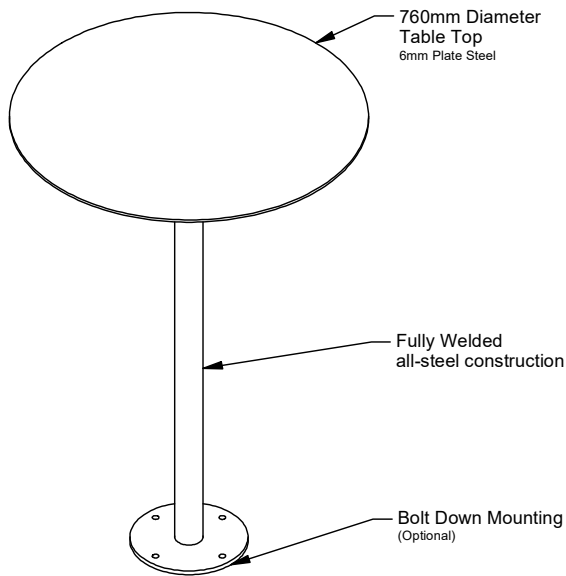

# Spectrum Round Bar Table

Model 89174 - Spectrum Round Bar Table

**DRAFFIN**  
Street Furniture

Spectrum Round Bar Table is a simple yet rugged bar table option. A fully welded all-steel design for extra reliability, and powdercoated in the colour of your choice. All Spectrum furniture can be made with an in-ground or bolt-down mounting.

## Mounting Options

- Bolt Down
- Inground

## Spectrum Round Bar Table (used with Spectrum Bar Stools 89173)

More information:  
Go to the website for spec inspiration.

89174 - Spectrum Round Bar Table  
<https://draffin.com.au/product/spectrum-round-bar-table/>