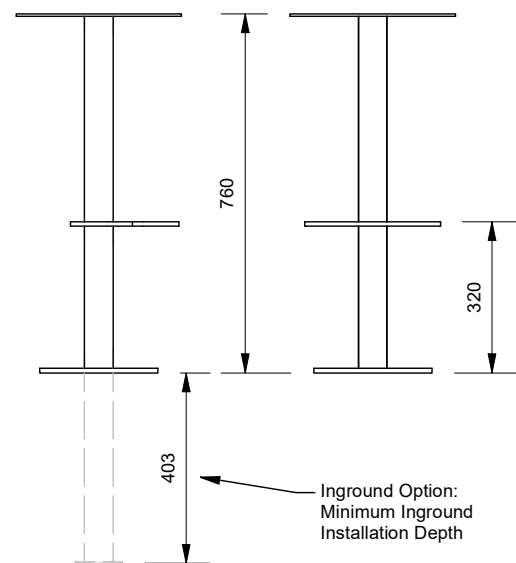

Spectrum Bar Stool

Model 89173 - Spectrum Bar Stool

DRAFFIN
Street Furniture

Spectrum Bar Stool is a simple yet rugged outdoor bar stool option with a foot rest. A fully welded all-steel design for extra reliability, and powdercoated in the colour of your choice. All Spectrum furniture can be made with an in-ground or bolt-down mounting.

Mounting Options

- Bolt Down
- Inground

Spectrum Bar Stools

(used with Spectrum Round Bar Table 89174)

More information:
Go to the website for spec inspiration.

89173 - Spectrum Bar Stool
<https://draffin.com.au/product/spectrum-bar-stool/>