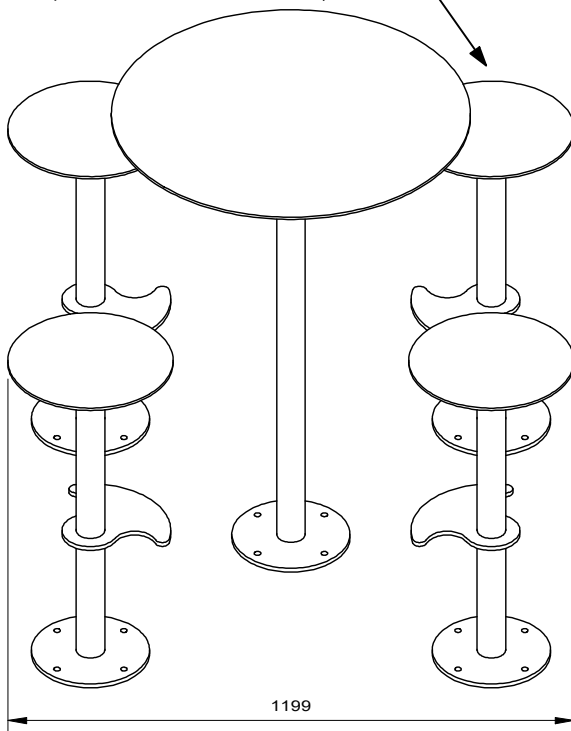

Spectrum Bar Stool

Model 89173 - Spectrum Bar Stool

DRAFFIN
Street Furniture

Spectrum Bar Stool is a simple yet rugged outdoor bar stool option with a foot rest. A fully welded all-steel design for extra reliability, and powdercoated in the colour of your choice. All Spectrum furniture can be made with an in-ground or bolt-down mounting.

Mounting Options

- Bolt Down
- Inground

Spectrum Bar Stools

(used with Spectrum Round Bar Table 89174)

More information:
Go to the website for spec inspiration.

89173 - Spectrum Bar Stool
<https://draffin.com.au/product/spectrum-bar-stool/>