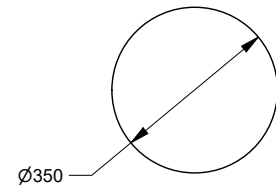

Spectrum Bar Stool

Model 89173 - Spectrum Bar Stool

DRAFFIN
Street Furniture

Spectrum Bar Stool is a simple yet rugged outdoor bar stool option with a foot rest. A fully welded all-steel design for extra reliability, and powdercoated in the colour of your choice. All Spectrum furniture can be made with an in-ground or bolt-down mounting.

Mounting Options

- Bolt Down
- Inground

Spectrum Bar Stools

(used with Spectrum Round Bar Table 89174)

More information:
Go to the website for spec inspiration.

89173 - Spectrum Bar Stool
<https://draffin.com.au/product/spectrum-bar-stool/>