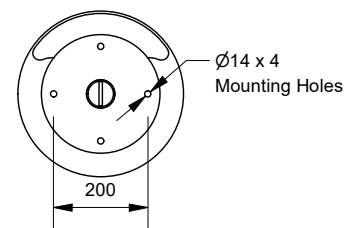

Spectrum Bar Stool

Model 89173 - Spectrum Bar Stool

DRAFFIN
Street Furniture

Spectrum Bar Stool is a simple yet rugged outdoor bar stool option with a foot rest. A fully welded all-steel design for extra reliability, and powdercoated in the colour of your choice. All Spectrum furniture can be made with an in-ground or bolt-down mounting.

Mounting Options

- Bolt Down
- Inground

Spectrum Bar Stools

(used with Spectrum Round Bar Table 89174)

More information:
Go to the website for spec inspiration.

89173 - Spectrum Bar Stool
<https://draffin.com.au/product/spectrum-bar-stool/>