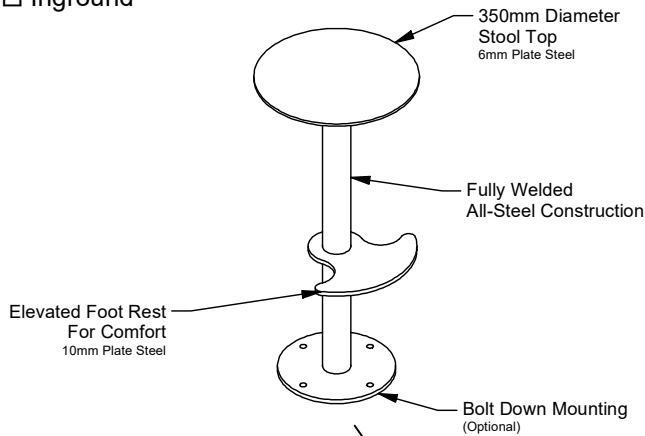

Spectrum Bar Stool

Model 89173 - Spectrum Bar Stool

DRAFFIN
Street Furniture

Spectrum Bar Stool is a simple yet rugged outdoor bar stool option with a foot rest. A fully welded all-steel design for extra reliability, and powdercoated in the colour of your choice. All Spectrum furniture can be made with an in-ground or bolt-down mounting.

Mounting Options

- Bolt Down
- Inground

Spectrum Bar Stools

(used with Spectrum Round Bar Table 89174)

More information:
Go to the website for spec inspiration.

89173 - Spectrum Bar Stool
<https://draffin.com.au/product/spectrum-bar-stool/>