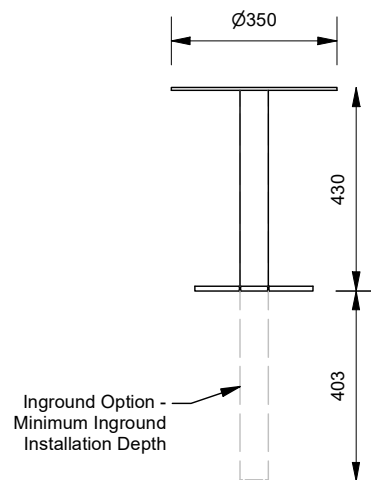

Spectrum Stool

Model 89172 - Spectrum Stool

DRAFFIN
Street Furniture

Spectrum Stool is a simple yet rugged stool option, a fully welded all-steel design for extra reliability, and powdercoated in the colour of your choice. All Spectrum furniture can be made with an in-ground or bolt-down mounting.

Mounting Options

- Bolt Down
- Inground

Spectrum Stools
(used with Spectrum Round Table 89170)

More information:
Go to the website for spec inspiration.

89172 - Spectrum Stool
<https://draffin.com.au/product/spectrum-stool/>