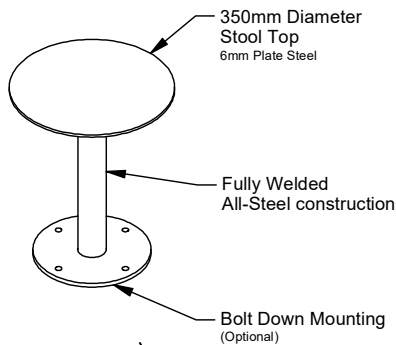

Spectrum Stool

Model 89172 - Spectrum Stool

DRAFFIN
Street Furniture

Spectrum Stool is a simple yet rugged stool option, a fully welded all-steel design for extra reliability, and powdercoated in the colour of your choice. All Spectrum furniture can be made with an in-ground or bolt-down mounting.

Mounting Options

- Bolt Down
- Inground

Spectrum Stools
(used with Spectrum Round Table 89170)

More information:
Go to the website for spec inspiration.

89172 - Spectrum Stool
<https://draffin.com.au/product/spectrum-stool/>