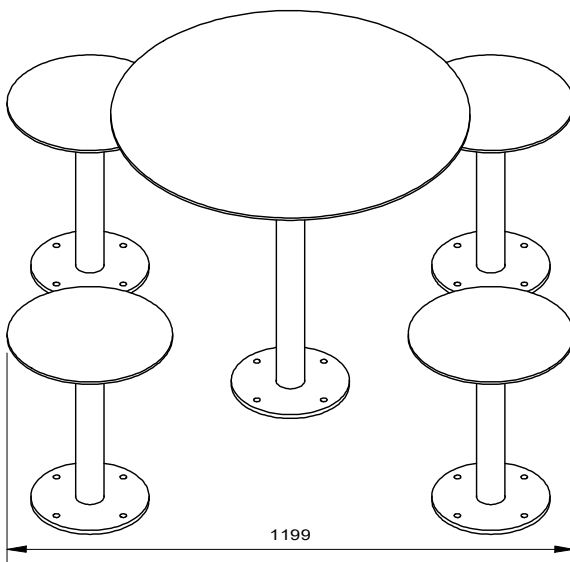

Spectrum Stool

Model 89172 - Spectrum Stool

DRAFFIN
Street Furniture

Spectrum Stool is a simple yet rugged stool option, a fully welded all-steel design for extra reliability, and powdercoated in the colour of your choice. All Spectrum furniture can be made with an in-ground or bolt-down mounting.

Mounting Options

- Bolt Down
- Inground

Spectrum Stools
(used with Spectrum Round Table 89170)

More information:
Go to the website for spec inspiration.

89172 - Spectrum Stool
<https://draffin.com.au/product/spectrum-stool/>