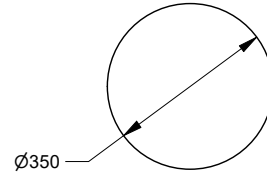

Mounting Options

- ☐ Bolt Down
- ☐ Inground