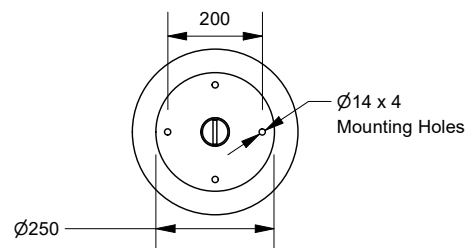

Spectrum Stool

Model 89172 - Spectrum Stool

DRAFFIN
Street Furniture

Spectrum Stool is a simple yet rugged stool option, a fully welded all-steel design for extra reliability, and powdercoated in the colour of your choice. All Spectrum furniture can be made with an in-ground or bolt-down mounting.

Mounting Options

- Bolt Down
- Inground

Spectrum Stools
(used with Spectrum Round Table 89170)

More information:
Go to the website for spec inspiration.

89172 - Spectrum Stool
<https://draffin.com.au/product/spectrum-stool/>