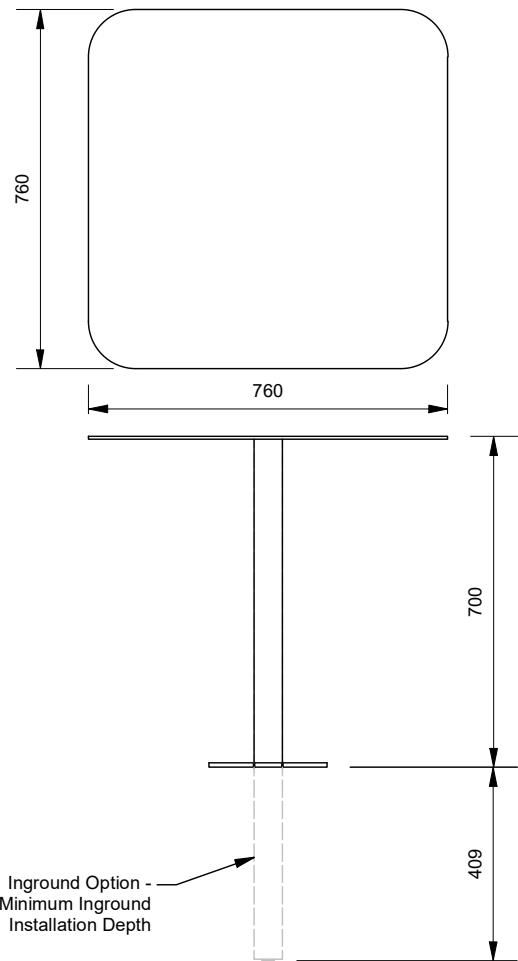

Spectrum Square Table

Model 89171 - Spectrum Square Table

DRAFFIN
Street Furniture

Spectrum Square Table has a fully welded all-steel construction for extra reliability, and powdercoated in the colour of your choice. All Spectrum furniture can be made with an in-ground or bolt-down mounting.

Seat Options (89172 Spectrum Stools)

- 2 Stools Per Table
- 3 Stools Per Table
- 4 Stools Per Table
- Custom

Mounting Options

- Bolt Down
- Inground

Other Options

- Chess Board Insert

Spectrum Square Table Setting

(with Spectrum Stools 89172)

More information:
Go to the website for spec inspiration.

89171 - Spectrum Square Table
<https://draffin.com.au/product/spectrum-square-table/>

Colour and Plinth Guide
<https://draffin.com.au/colour-guide/>