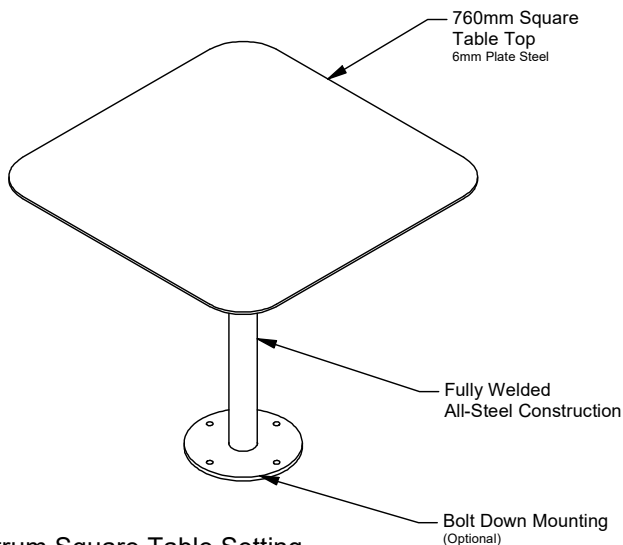

Spectrum Square Table

Model 89171 - Spectrum Square Table

DRAFFIN
Street Furniture

Spectrum Square Table has a fully welded all-steel construction for extra reliability, and powdercoated in the colour of your choice. All Spectrum furniture can be made with an in-ground or bolt-down mounting.

Seat Options (89172 Spectrum Stools)

- 2 Stools Per Table
- 3 Stools Per Table
- 4 Stools Per Table
- Custom

Mounting Options

- Bolt Down
- Inground

Other Options

- Chess Board Insert

Spectrum Square Table Setting

(with Spectrum Stools 89172)

More information:
Go to the website for spec inspiration.

89171 - Spectrum Square Table
<https://draffin.com.au/product/spectrum-square-table/>

Colour and Plinth Guide
<https://draffin.com.au/colour-guide/>