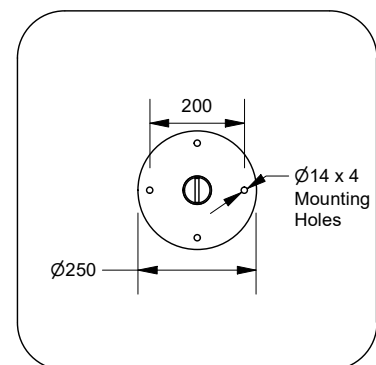

More information:
Go to the website for spec inspiration.

89171 - Spectrum Square Table
<https://draffin.com.au/product/spectrum-square-table/>

Colour and Plinth Guide
<https://draffin.com.au/colour-guide/>

DDA guide
<https://draffin.com.au/dda/>