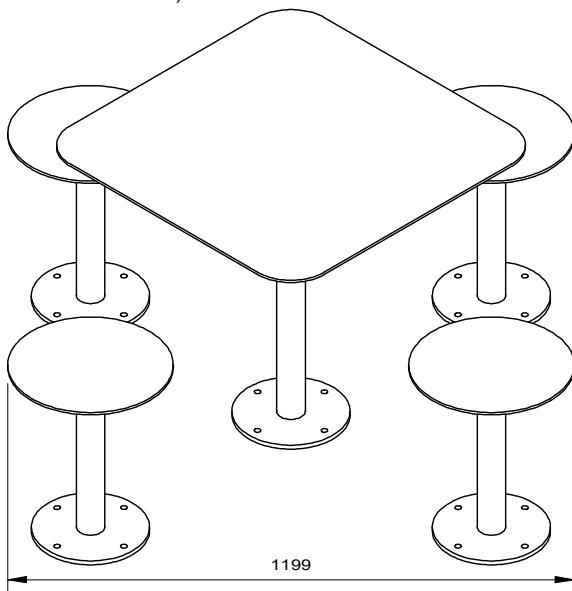

Spectrum Square Table

Model 89171 - Spectrum Square Table

DRAFFIN
Street Furniture

Spectrum Square Table has a fully welded all-steel construction for extra reliability, and powdercoated in the colour of your choice. All Spectrum furniture can be made with an in-ground or bolt-down mounting.

Seat Options (89172 Spectrum Stools)

- 2 Stools Per Table
- 3 Stools Per Table
- 4 Stools Per Table
- Custom

Mounting Options

- Bolt Down
- Inground

Other Options

- Chess Board Insert

Spectrum Square Table Setting

(with Spectrum Stools 89172)

More information:
Go to the website for spec inspiration.

89171 - Spectrum Square Table
<https://draffin.com.au/product/spectrum-square-table/>

Colour and Plinth Guide
<https://draffin.com.au/colour-guide/>