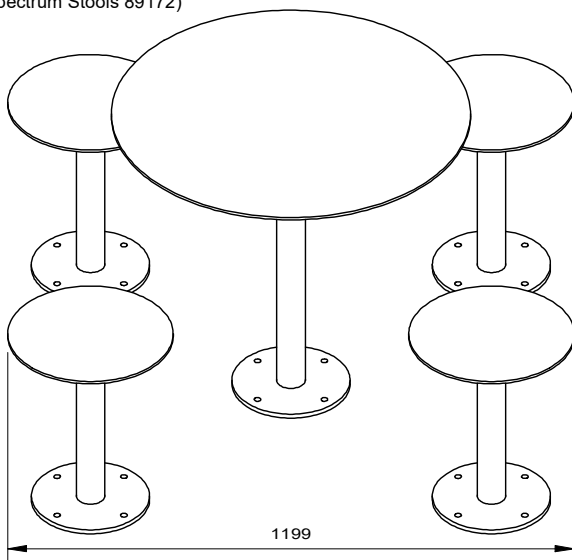

More information:
Go to the website for spec inspiration.

89170 - Spectrum Round Table
<https://draffin.com.au/product/spectrum-round-table/>

Colour and Plinth Guide
<https://draffin.com.au/colour-guide/>

DDA guide
<https://draffin.com.au/dda/>