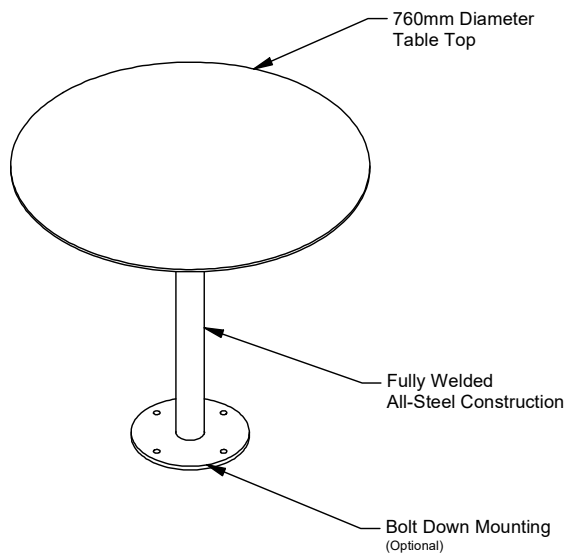

Spectrum Round Table

Model 89170 - Spectrum Round Table

DRAFFIN
Street Furniture

Spectrum Round Table has a fully welded all-steel construction for extra reliability, and powdercoated in the colour of your choice. All Spectrum furniture can be made with an in-ground or bolt-down mounting.

Seat Options (89172 Spectrum Stools)

- ☐ 2 Stools Per Table
- ☐ 3 Stools Per Table
- ☐ 4 Stools Per Table
- ☐ Custom

Mounting Options

- ☐ Bolt Down
- ☐ Inground

Other Options

- ☐ Chess Board Insert

Spectrum Round Table Setting

(with Spectrum Stools 89172)