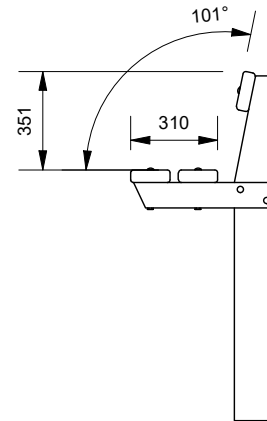

Inground Timber Seat with Back

Model 89207 - Inground Timber Seat with Back

DRAFFIN
Street Furniture

The Inground Timber Seat with Back is a simple all-timber park seat made with inground legs for placement almost anywhere. Made with care from quality hardwearing Cypress Pine and galvanised fasteners, this economical solution will withstand the test of time.

Table Battens
140mm x 45mm
□ Cypress Pine

More information:
Go to the website for spec inspiration.
89207 - Inground Timber Seat with Back
<https://draffin.com.au/product/inground-timber-seat-with-back/>