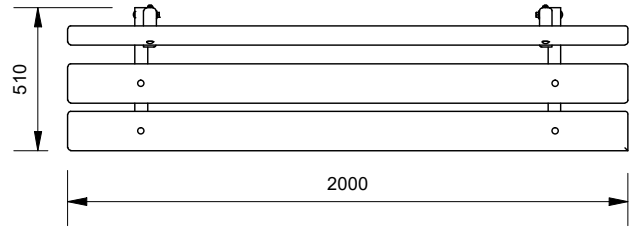

Inground Timber Seat with Back

Model 89207 - Inground Timber Seat with Back

DRAFFIN
Street Furniture

The Inground Timber Seat with Back is a simple all-timber park seat made with inground legs for placement almost anywhere. Made with care from quality hardwearing Cypress Pine and galvanised fasteners, this economical solution will withstand the test of time.

Table Battens
140mm x 45mm
□ Cypress Pine

More information:
Go to the website for spec inspiration.
89207 - Inground Timber Seat with Back
<https://draffin.com.au/product/inground-timber-seat-with-back/>