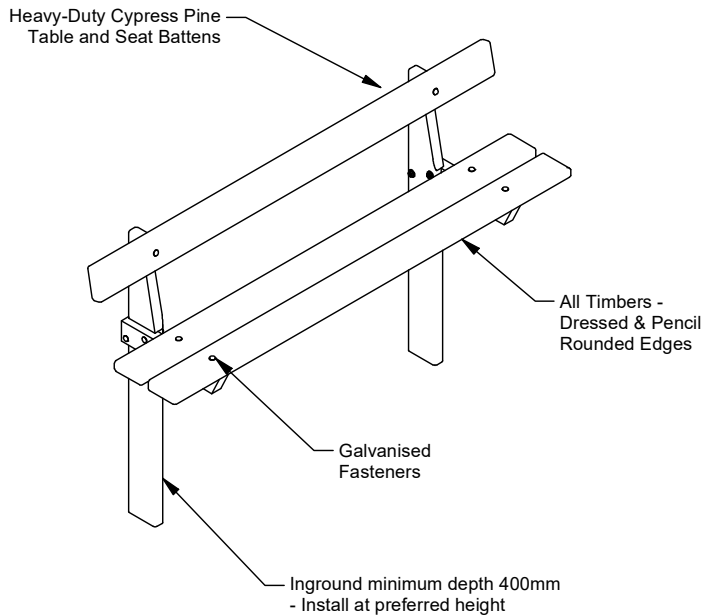

Inground Timber Seat with Back

Model 89207 - Inground Timber Seat with Back

DRAFFIN
Street Furniture

The Inground Timber Seat with Back is a simple all-timber park seat made with inground legs for placement almost anywhere. Made with care from quality hardwearing Cypress Pine and galvanised fasteners, this economical solution will withstand the test of time.

Table Battens
140mm x 45mm
□ Cypress Pine

More information:
Go to the website for spec inspiration.
89207 - Inground Timber Seat with Back
<https://draffin.com.au/product/inground-timber-seat-with-back/>