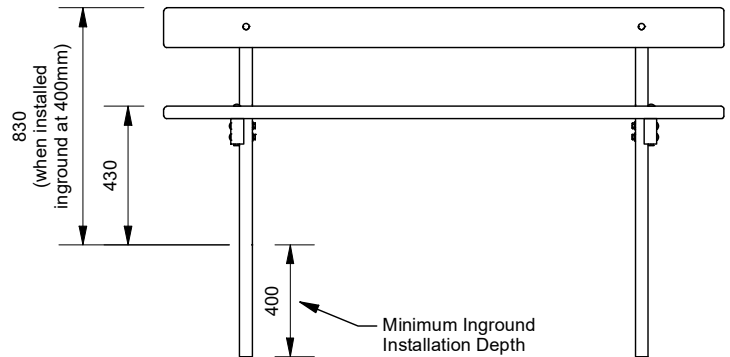

Inground Timber Seat with Back

Model 89207 - Inground Timber Seat with Back

DRAFFIN
Street Furniture

The Inground Timber Seat with Back is a simple all-timber park seat made with inground legs for placement almost anywhere. Made with care from quality hardwearing Cypress Pine and galvanised fasteners, this economical solution will withstand the test of time.

Table Battens
140mm x 45mm
□ Cypress Pine

More information:
Go to the website for spec inspiration.
89207 - Inground Timber Seat with Back
<https://draffin.com.au/product/inground-timber-seat-with-back/>