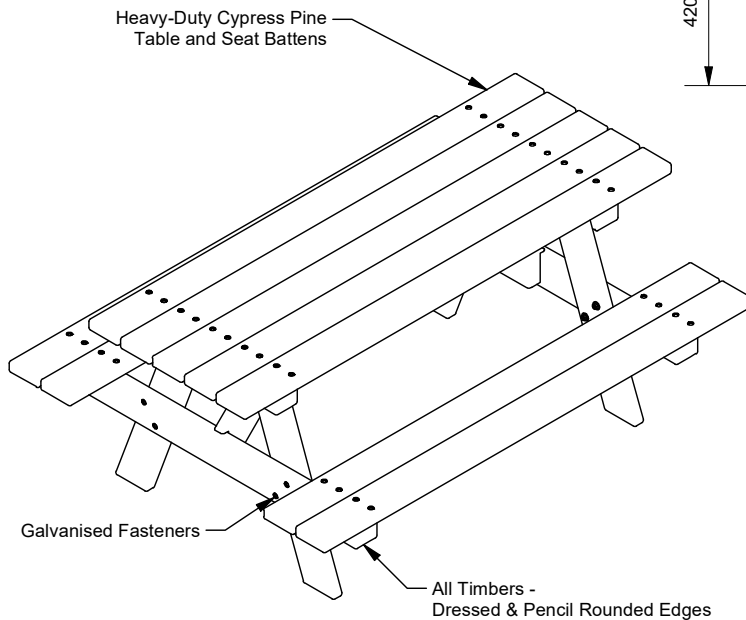

Table Battens

140mm x 45mm

Cypress Pine

Options

Umbrella Hole

Chess board Insert

Bolt-Down Brackets

More information: