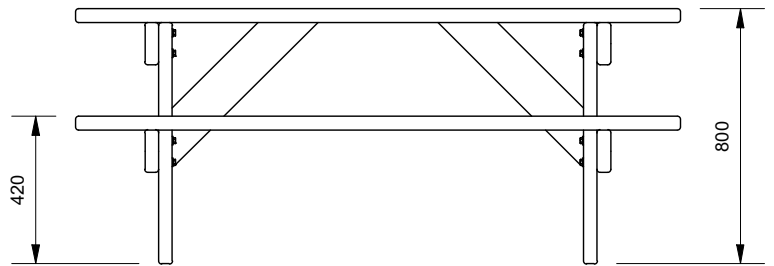

Table Battens

140mm x 45mm

Cypress Pine

Options

Umbrella Hole

Chess board Insert

Bolt-Down Brackets

More information: