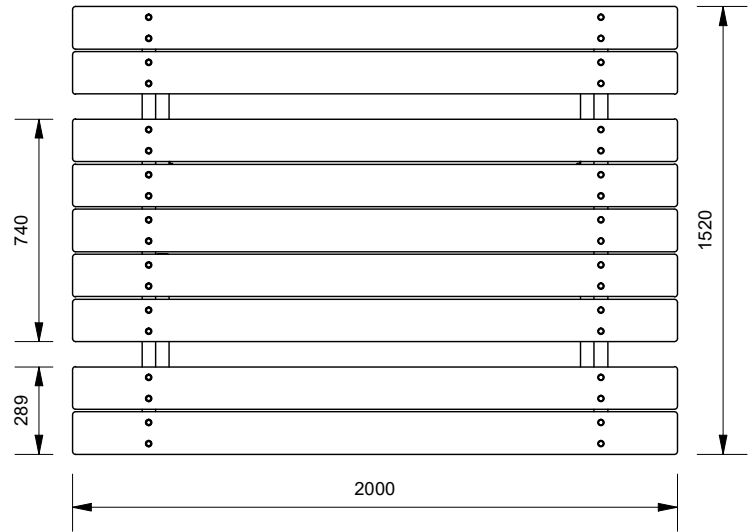

Table Battens

140mm x 45mm

Cypress Pine

Options

Umbrella Hole

Chess board Insert

Bolt-Down Brackets

More information: