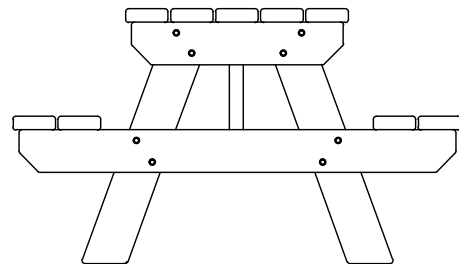

Freestanding Timber Table Setting

Model 89206/FS - Freestanding Timber Table Setting

DRAFFIN
Street Furniture

The Freestanding Timber Table Setting is a tried and tested public table setting design, perfect for picnics at the park. Made with care from quality hardwearing Cypress Pine and galvanised fasteners, this economical solution will withstand the test of time.

Table Battens

140mm x 45mm

Cypress Pine

Options

Umbrella Hole

Chess board Insert

Bolt-Down Brackets

More information: