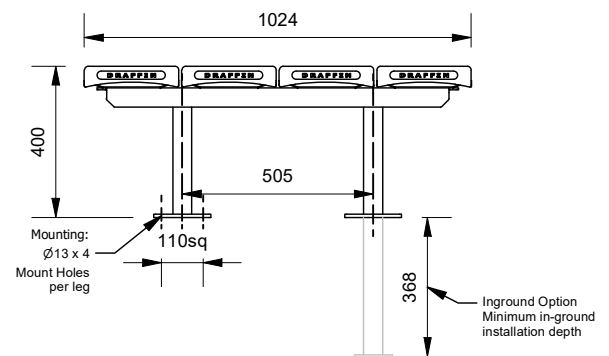

Plank End Caps

- Standard Grey
- Coloured

Mounting Options

- Bolt Down
- Inground

Other Options

- Powdercoat Frames (See colour guide)

More information:
Go to the website for spec inspiration.

89024 - Aluminium Platform Bench
<https://draffin.com.au/product/aluminium-platform-bench/>