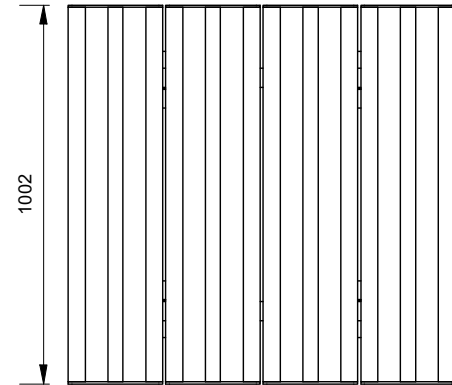

Plank End Caps

- Standard Grey
- Coloured

Mounting Options

- Bolt Down
- Inground

Other Options

- Powdercoat Frames (See colour guide)

More information:
Go to the website for spec inspiration.

89024 - Aluminium Platform Bench
<https://draffin.com.au/product/aluminium-platform-bench/>