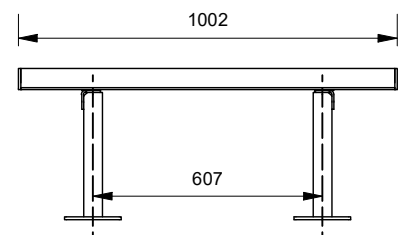

Plank End Caps

- Standard Grey
- Coloured

Mounting Options

- Bolt Down
- Inground

Other Options

- Powdercoat Frames (See colour guide)

More information:
Go to the website for spec inspiration.

89024 - Aluminium Platform Bench
<https://draffin.com.au/product/aluminium-platform-bench/>