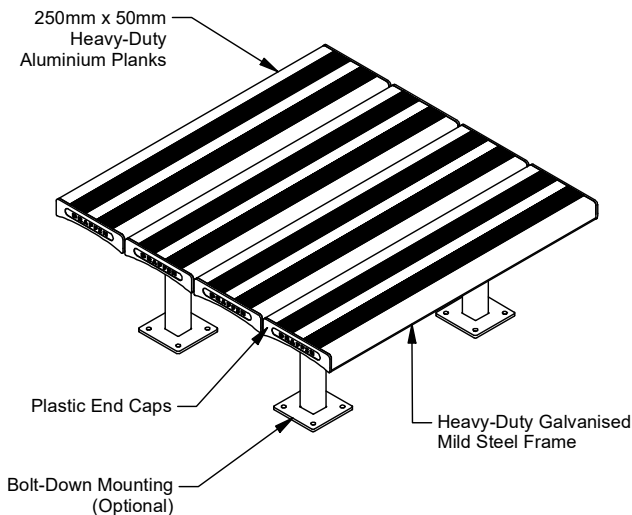

Plank End Caps

- Standard Grey
- Coloured

Mounting Options

- Bolt Down
- Inground

Other Options

- Powdercoat Frames (See colour guide)

More information:
Go to the website for spec inspiration.

89024 - Aluminium Platform Bench
<https://draffin.com.au/product/aluminium-platform-bench/>