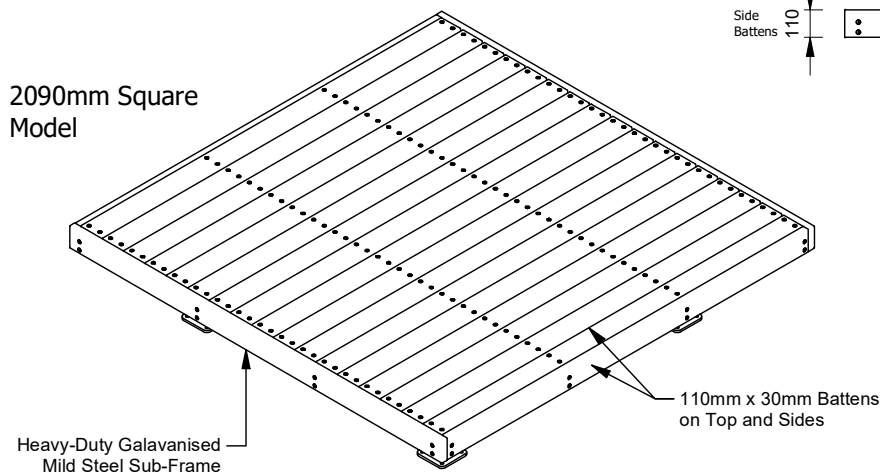

Size

- 1200mm Square
- 2090mm Square

Batten Material (See batten guide)

80mm x 30mm - 1200mm Square Model

110mm x 30mm - 2090mm Square Model

- Spotted Gum
- Enviroslat
- Anodised Aluminium
- Powdercoated Aluminium (See colour guide)
- Timber-Look Aluminium - Alpine Ash
- Timber-Look Aluminium - Mountain Gum
- Timber-Look Aluminium - Ironbark

Frame Material

- Galvanised Mild Steel

Mounting Options

- Bolt Down
- Inground

Other Options

- Powdercoat Frames (See colour guide)

1200mm Square Model

2090mm Square Model