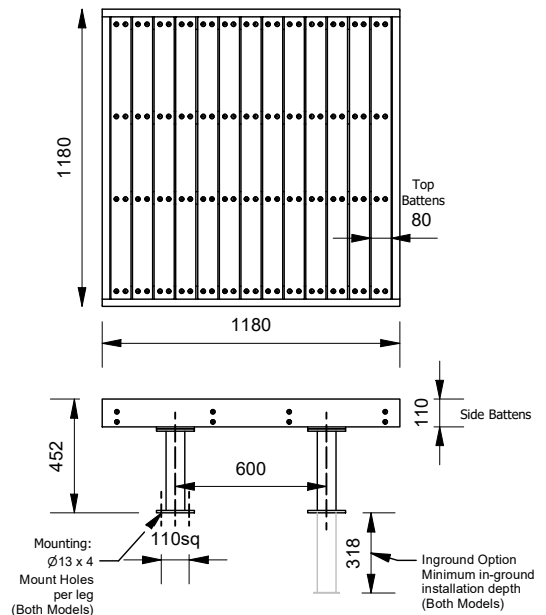

Size

- 1200mm Square
- 2090mm Square

Batten Material (See batten guide)

80mm x 30mm - 1200mm Square Model

110mm x 30mm - 2090mm Square Model

- Spotted Gum
- Enviroslat
- Anodised Aluminium
- Powdercoated Aluminium (See colour guide)
- Timber-Look Aluminium - Alpine Ash
- Timber-Look Aluminium - Mountain Gum
- Timber-Look Aluminium - Ironbark

Frame Material

- Galvanised Mild Steel

Mounting Options

- Bolt Down
- Inground

Other Options

- Powdercoat Frames (See colour guide)

1200mm Square Model

2090mm Square Model