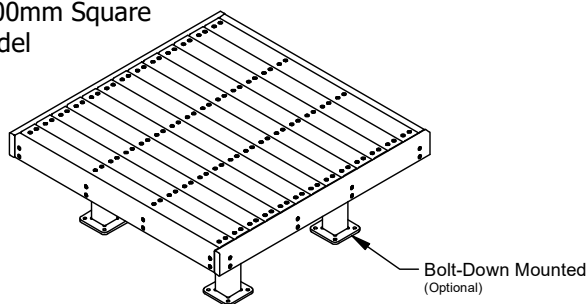

Size

- 1200mm Square
- 2090mm Square

Batten Material (See batten guide)

80mm x 30mm - 1200mm Square Model

110mm x 30mm - 2090mm Square Model

- Spotted Gum
- Enviroslat
- Anodised Aluminium
- Powdercoated Aluminium (See colour guide)
- Timber-Look Aluminium - Alpine Ash
- Timber-Look Aluminium - Mountain Gum
- Timber-Look Aluminium - Ironbark

Frame Material

- Galvanised Mild Steel

Mounting Options

- Bolt Down
- Inground

Other Options

- Powdercoat Frames (See colour guide)

1200mm Square Model

2090mm Square Model