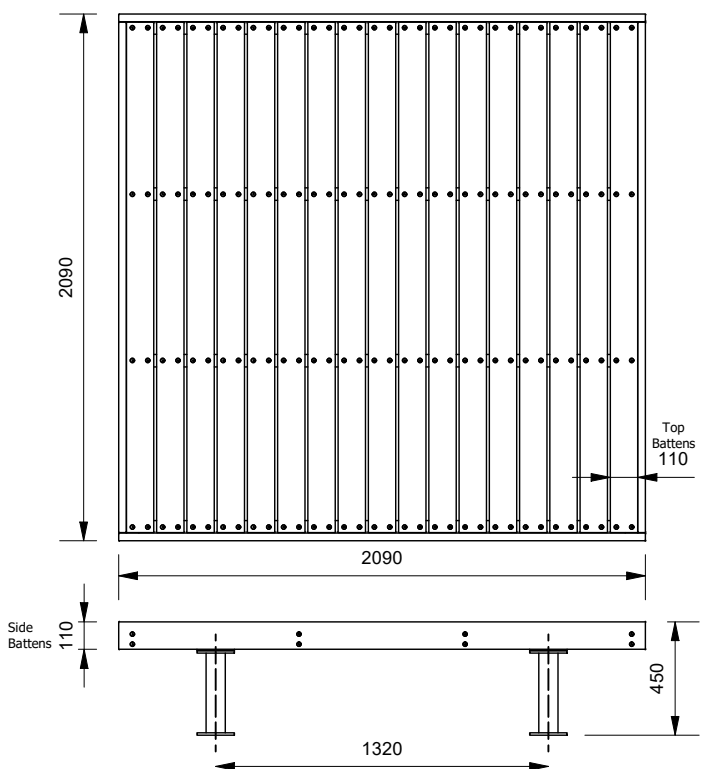

Size

- 1200mm Square
- 2090mm Square

Batten Material (See batten guide)

80mm x 30mm - 1200mm Square Model

110mm x 30mm - 2090mm Square Model

- Spotted Gum
- Enviroslat
- Anodised Aluminium
- Powdercoated Aluminium (See colour guide)
- Timber-Look Aluminium - Alpine Ash
- Timber-Look Aluminium - Mountain Gum
- Timber-Look Aluminium - Ironbark

Frame Material

- Galvanised Mild Steel

Mounting Options

- Bolt Down
- Inground

Other Options

- Powdercoat Frames (See colour guide)

1200mm Square Model

2090mm Square Model