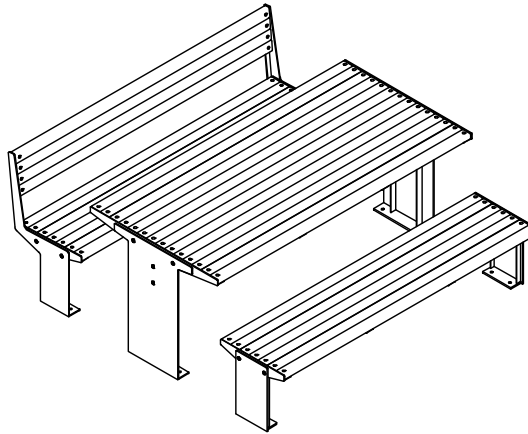

<https://draffin.com.au/dda/>

Fuse Table

89031 - Fuse Table

DRAFFIN
Street Furniture

Suggested Configurations

Standard Setting

89035 Bench
1822mm long

89031 Table
1822mm long

89035 Bench
1822mm long

Wheelchair Accessible Setting

89019 Seat
1822mm long

89031 Table
1822mm long

89035 Bench
1822mm long

Kiama Table with Kiama Seats

89019 Seat
1822mm long

89031 Table
1822mm long