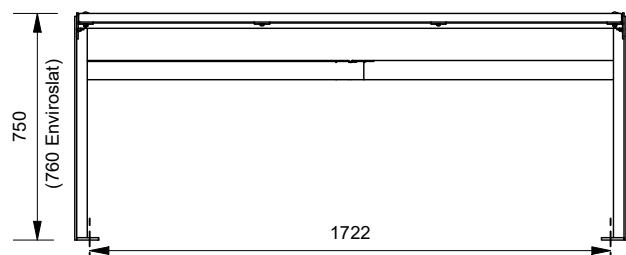

Mounting Options

- Bolt Down
- Inground (Model 2498 Ragbolts Supplied)

Other Options

- Custom Dimensions
- Umbrella Hole
- DDA Options

Plan

Front View

More information:

Go to the website for spec inspiration.