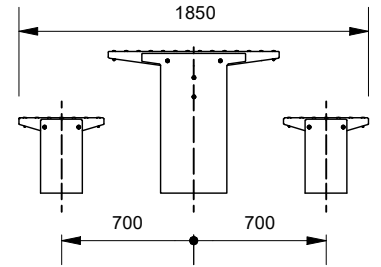

<https://draffin.com.au/dda/>

Fuse Table

89031 - Fuse Table

DRAFFIN
Street Furniture

Suggested Configurations

Standard Setting

89035 Bench
1822mm long

89031 Table
1822mm long

89035 Bench
1822mm long

Wheelchair Accessible Setting

89019 Seat
1822mm long

89031 Table
1822mm long

89035 Bench
1822mm long

Kiama Table with Kiama Seats

89019 Seat
1822mm long

89031 Table
1822mm long