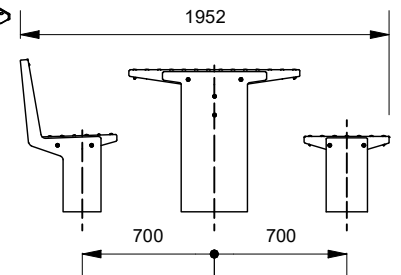

<https://draffin.com.au/dda/>

Fuse Table

89031 - Fuse Table

DRAFFIN
Street Furniture

Suggested Configurations

Standard Setting

89035 Bench
1822mm long

89031 Table
1822mm long

89035 Bench
1822mm long

Wheelchair Accessible Setting

89019 Seat
1822mm long

89031 Table
1822mm long

89035 Bench
1822mm long

Kiama Table with Kiama Seats

89019 Seat
1822mm long

89031 Table
1822mm long

89019 Seat
1822mm long