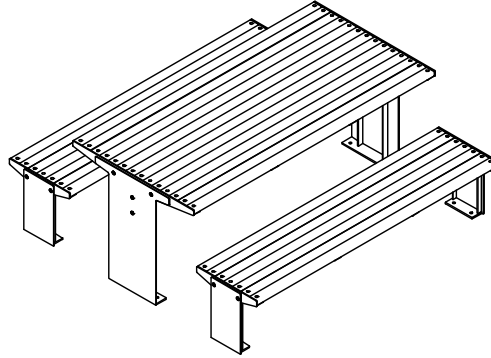

<https://draffin.com.au/dda/>

Fuse Table

89031 - Fuse Table

DRAFFIN
Street Furniture

Suggested Configurations

Standard Setting

89035 Bench
1822mm long

89031 Table
1822mm long

89035 Bench
1822mm long

Wheelchair Accessible Setting

89019 Seat
1822mm long

89031 Table
1822mm long

89035 Bench
1822mm long

Kiama Table with Kiama Seats

89019 Seat
1822mm long

89031 Table
1822mm long