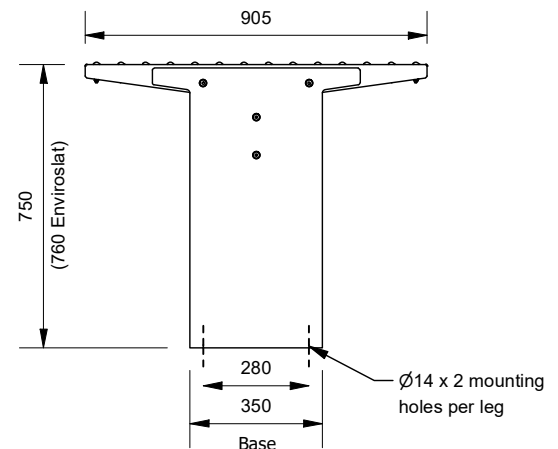

60mmx40mm

- Enviroslat

Frame Material

- Galvanised Mild Steel
- Powdercoated (See colour guide)
- Brush Finished 304 Stainless Steel
- Brush Finished 316 Stainless Steel
- Bead Blasted 304 Stainless Steel
- Bead Blasted 316 Stainless Steel
- Weathering Steel

Mounting Options

- Bolt Down
- Inground (Model 2498 Ragbolts Supplied)

Other Options

- Custom Dimensions
- Umbrella Hole
- DDA Options

Plan

Front View

More information:

Go to the website for spec inspiration.

89019 Seat
1822mm long