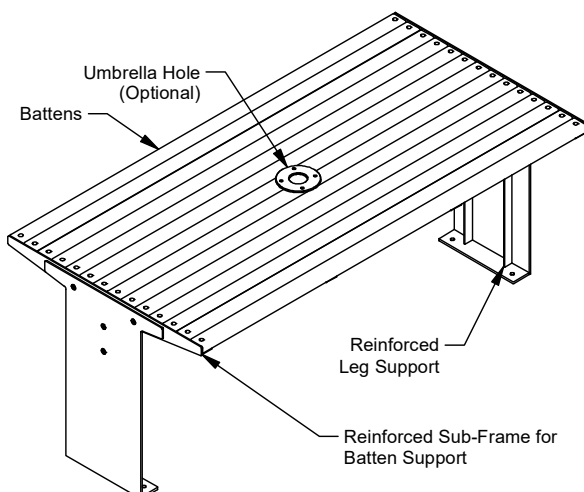

Mounting Options

- Bolt Down
- Inground (Model 2498 Ragbolts Supplied)

Other Options

- Custom Dimensions
- Umbrella Hole
- DDA Options

Plan

Front View

More information:

Go to the website for spec inspiration.