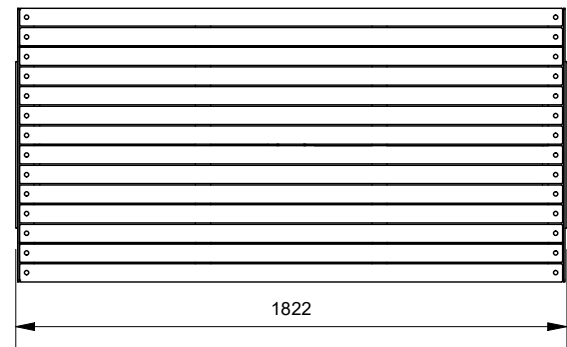

Mounting Options

- Bolt Down
- Inground (Model 2498 Ragbolts Supplied)

Other Options

- Custom Dimensions
- Umbrella Hole
- DDA Options

Plan

Front View

More information:

Go to the website for spec inspiration.

89019 Seat
1822mm long