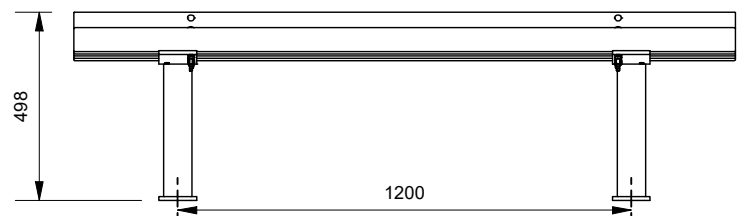

Knox Single Sided Bench

Model 88976 - Knox Single Sided Bench

DRAFFIN
Street Furniture

The Knox Single Sided Bench is a rugged bench with one bench side turned up, ideal for applications where only one side of the bench would be used. The battens are placed on their side bolstering strength, providing a robust appearance. A modern yet traditional park bench, perfect for placement in parks and against walls.

Batten Material (See batten guide)

- 60mmx40mm
- ☐ Spotted Gum
- ☐ Enviroslat

Frame Material

- ☐ Galvanised Mild Steel
- ☐ Brush Finish 304 Stainless Steel
- ☐ Bead Blasted 304 Stainless Steel

Mounting Options

- ☐ Bolt Down
- ☐ Inground

Other Options

- ☐ Powdercoat Frames (See colour guide)
- ☐ Custom Dimensions

More information:

Go to the website for spec inspiration.

88976 - Knox Single Sided Bench

<https://draffin.com.au/product/knox-single-sided-bench/>

Batten Guide

<https://draffin.com.au/batten-guide/>

Colour

<https://draffin.com.au/colour-guide/>

Stainless Steel Guide

<https://draffin.com.au/stainless-steel-guide/>

DDA guide

<https://draffin.com.au/dda/>