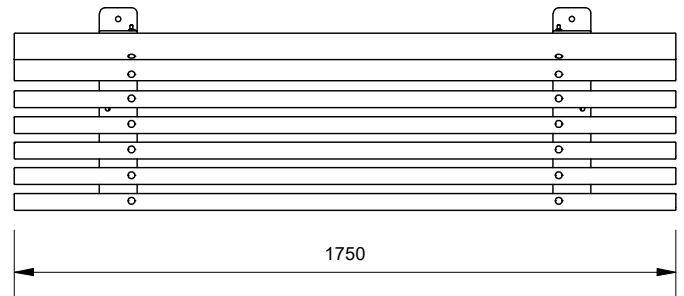

Knox Single Sided Bench

Model 88976 - Knox Single Sided Bench

DRAFFIN
Street Furniture

The Knox Single Sided Bench is a rugged bench with one bench side turned up, ideal for applications where only one side of the bench would be used. The battens are placed on their side bolstering strength, providing a robust appearance. A modern yet traditional park bench, perfect for placement in parks and against walls.

Batten Material (See batten guide)

- 60mmx40mm
- ☐ Spotted Gum
- ☐ Enviroslat

Frame Material

- ☐ Galvanised Mild Steel
- ☐ Brush Finish 304 Stainless Steel
- ☐ Bead Blasted 304 Stainless Steel

Mounting Options

- ☐ Bolt Down
- ☐ Inground

Other Options

- ☐ Powdercoat Frames (See colour guide)
- ☐ Custom Dimensions

More information:

Go to the website for spec inspiration.

88976 - Knox Single Sided Bench

<https://draffin.com.au/product/knox-single-sided-bench/>

Batten Guide

<https://draffin.com.au/batten-guide/>

Colour

<https://draffin.com.au/colour-guide/>

Stainless Steel Guide

<https://draffin.com.au/stainless-steel-guide/>

DDA guide

<https://draffin.com.au/dda/>