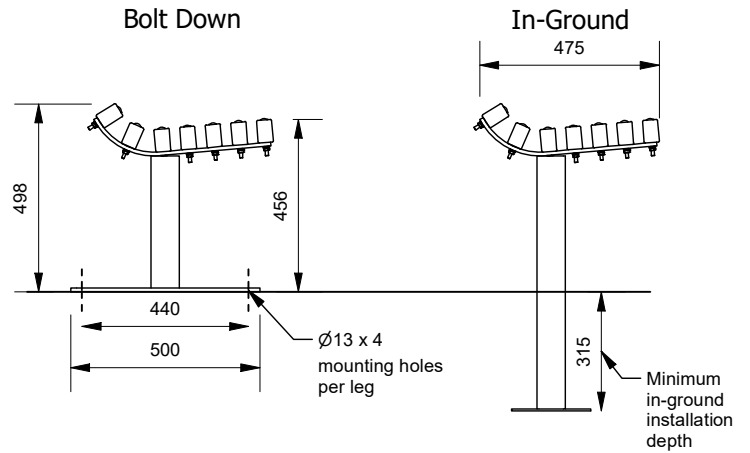

Knox Single Sided Bench

Model 88976 - Knox Single Sided Bench

DRAFFIN
Street Furniture

The Knox Single Sided Bench is a rugged bench with one bench side turned up, ideal for applications where only one side of the bench would be used. The battens are placed on their side bolstering strength, providing a robust appearance. A modern yet traditional park bench, perfect for placement in parks and against walls.

Batten Material (See batten guide)

- 60mmx40mm
- ☐ Spotted Gum
- ☐ Enviroslat

Frame Material

- ☐ Galvanised Mild Steel
- ☐ Brush Finish 304 Stainless Steel
- ☐ Bead Blasted 304 Stainless Steel

Mounting Options

- ☐ Bolt Down
- ☐ Inground

Other Options

- ☐ Powdercoat Frames (See colour guide)
- ☐ Custom Dimensions

More information:

Go to the website for spec inspiration.

88976 - Knox Single Sided Bench

<https://draffin.com.au/product/knox-single-sided-bench/>

Batten Guide

<https://draffin.com.au/batten-guide/>

Colour

<https://draffin.com.au/colour-guide/>

Stainless Steel Guide

<https://draffin.com.au/stainless-steel-guide/>

DDA guide

<https://draffin.com.au/dda/>