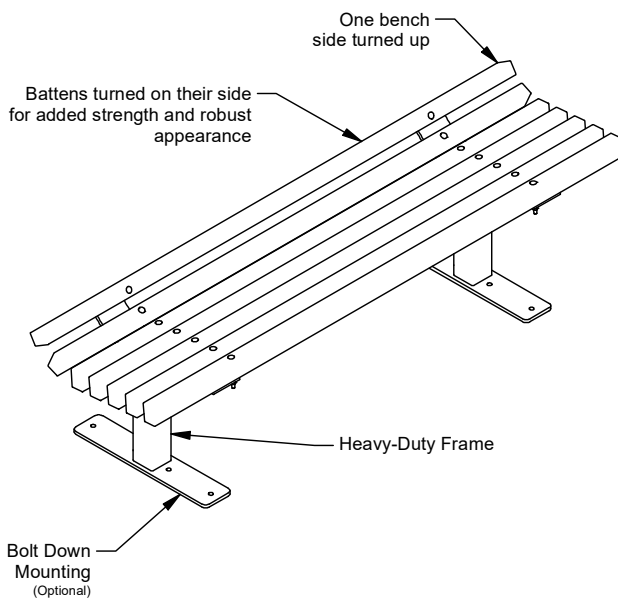

Knox Single Sided Bench

Model 88976 - Knox Single Sided Bench

DRAFFIN
Street Furniture

The Knox Single Sided Bench is a rugged bench with one bench side turned up, ideal for applications where only one side of the bench would be used. The battens are placed on their side bolstering strength, providing a robust appearance. A modern yet traditional park bench, perfect for placement in parks and against walls.

Batten Material (See batten guide)

- 60mmx40mm
- ☐ Spotted Gum
- ☐ Enviroslat

Frame Material

- ☐ Galvanised Mild Steel
- ☐ Brush Finish 304 Stainless Steel
- ☐ Bead Blasted 304 Stainless Steel

Mounting Options

- ☐ Bolt Down
- ☐ Inground

Other Options

- ☐ Powdercoat Frames (See colour guide)
- ☐ Custom Dimensions

More information:

Go to the website for spec inspiration.

88976 - Knox Single Sided Bench

<https://draffin.com.au/product/knox-single-sided-bench/>

Batten Guide

<https://draffin.com.au/batten-guide/>

Colour

<https://draffin.com.au/colour-guide/>

Stainless Steel Guide

<https://draffin.com.au/stainless-steel-guide/>

DDA guide

<https://draffin.com.au/dda/>