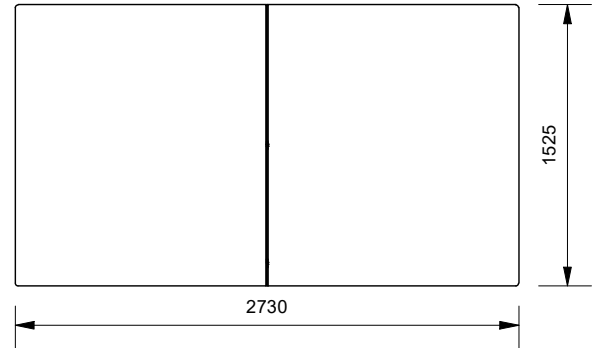

Mounting Options

- Bolt Down
- Freestanding

Other Options

- Lock Box 1 Side
- Lock Box 2 Sides

Lock Box provides secure storage (keyed entry) for paddles and balls while not in use.

Lock Box

More information:
Go to the website for spec inspiration.