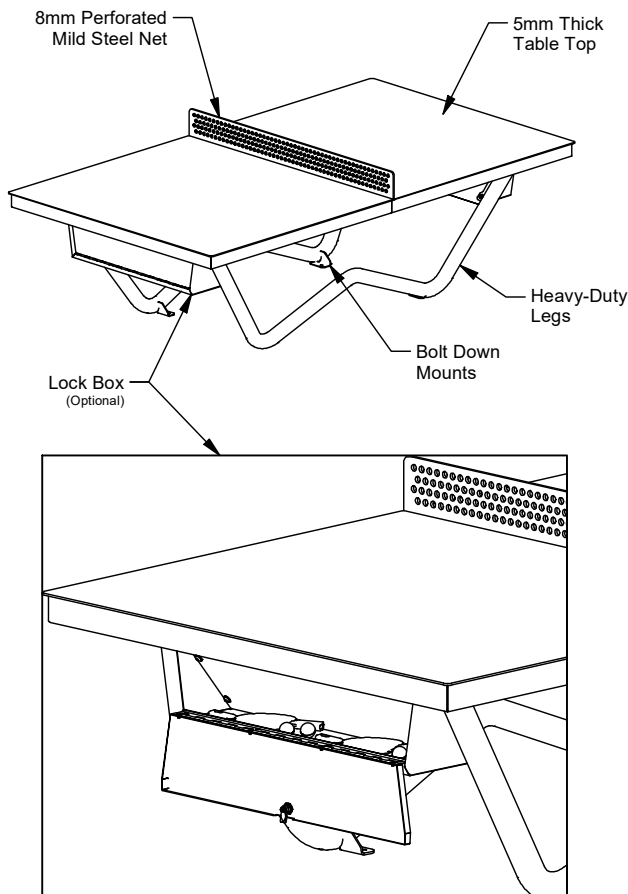

Outdoor Table Tennis Table

88775 - Outdoor Table Tennis Table

DRAFFIN
Street Furniture

The Outdoor Table Tennis Table is the most heavy-duty steel outdoor table tennis table on the market. The standard powdercoat option allows up to 4 separate colours to be chosen for the legs, frame, table and net. And optional lock boxes can be added to keep paddles and balls locked securely away when not in use.

Mounting Options

- Bolt Down
- Freestanding

Other Options

- Lock Box 1 Side
- Lock Box 2 Sides

Lock Box provides secure storage (keyed entry) for paddles and balls while not in use.

Lock Box

More information:
Go to the website for spec inspiration.