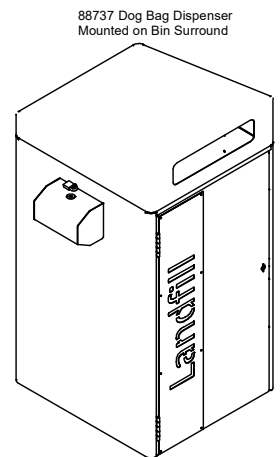

Dog Waste Bag Dispenser

Model 88737 - Dog Waste Bag Dispenser

DRAFFIN
Street Furniture

The Dog Waste Bag Dispenser is constructed from 316 grade stainless steel and designed to endure harsh use and abuse and all Australian weather conditions. The unit allows one bag to be dispensed at a time, while the bag roll is kept secure using your own padlock and optional 8mm Tri-Key cam lock. This is the best dog bag dispenser on the market.

Mounting Options

- Bin Mount
- Post Mount
- Wall Mount

Lock System

- Cam Lock
- No Cam Lock

Other Options

- Powdercoat Body
- Include Bags

Rear

More information:
Go to the website for spec inspiration.
88737 - Dog Waste Bag Dispenser
<https://draffin.com.au/product/dog-waste-bag-dispenser/>