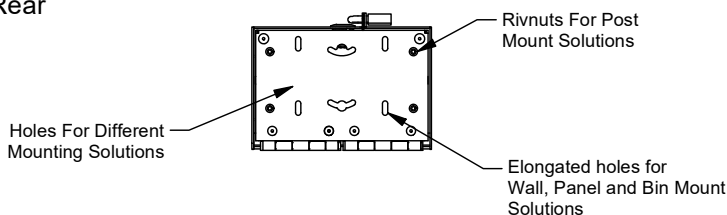

Rear

More information:
Go to the website for spec inspiration.
88737 - Dog Waste Bag Dispenser
<https://draffin.com.au/product/dog-waste-bag-dispenser/>

88736 - Dog Waste Station
<https://draffin.com.au/product/dog-waste-station/>

Colour Guide
<https://draffin.com.au/colour-guide/>

Stainless Steel Guide
<https://draffin.com.au/stainless-steel-guide/>

Signage Guide
<https://draffin.com.au/signage-guide/>