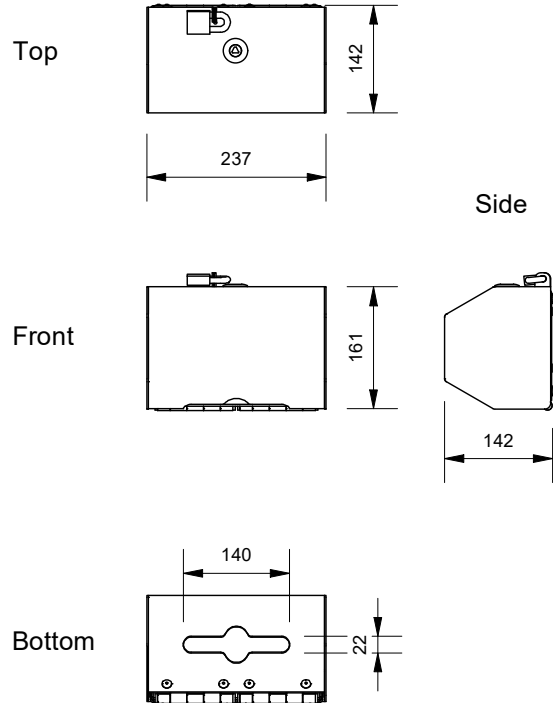

Mounting Options

- Bin Mount
- Post Mount
- Wall Mount

Lock System

- Cam Lock
- No Cam Lock

Other Options

- Powdercoat Body
- Include Bags

Rear

More information:
Go to the website for spec inspiration.
88737 - Dog Waste Bag Dispenser
<https://draffin.com.au/product/dog-waste-bag-dispenser/>