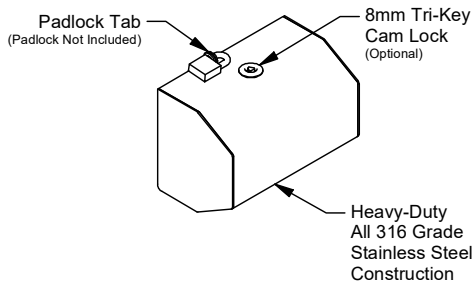

Mounting Options

- Bin Mount
- Post Mount
- Wall Mount

Lock System

- Cam Lock
- No Cam Lock

Other Options

- Powdercoat Body
- Include Bags

Rear

More information:
Go to the website for spec inspiration.
88737 - Dog Waste Bag Dispenser
<https://draffin.com.au/product/dog-waste-bag-dispenser/>