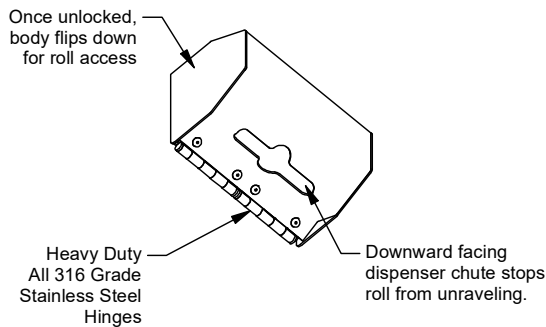

Dog Waste Bag Dispenser

Model 88737 - Dog Waste Bag Dispenser

DRAFFIN
Street Furniture

The Dog Waste Bag Dispenser is constructed from 316 grade stainless steel and designed to endure harsh use and abuse and all Australian weather conditions. The unit allows one bag to be dispensed at a time, while the bag roll is kept secure using your own padlock and optional 8mm Tri-Key cam lock. This is the best dog bag dispenser on the market.

Mounting Options

- Bin Mount
- Post Mount
- Wall Mount

Lock System

- Cam Lock
- No Cam Lock

Other Options

- Powdercoat Body
- Include Bags

Rear

More information:
Go to the website for spec inspiration.
88737 - Dog Waste Bag Dispenser
<https://draffin.com.au/product/dog-waste-bag-dispenser/>