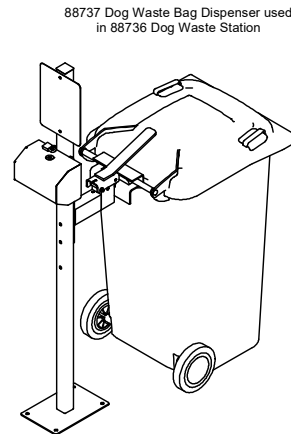

Dog Waste Bag Dispenser

Model 88737 - Dog Waste Bag Dispenser

DRAFFIN
Street Furniture

The Dog Waste Bag Dispenser is constructed from 316 grade stainless steel and designed to endure harsh use and abuse and all Australian weather conditions. The unit allows one bag to be dispensed at a time, while the bag roll is kept secure using your own padlock and optional 8mm Tri-Key cam lock. This is the best dog bag dispenser on the market.

Mounting Options

- Bin Mount
- Post Mount
- Wall Mount

Lock System

- Cam Lock
- No Cam Lock

Other Options

- Powdercoat Body
- Include Bags

Rear

More information:
Go to the website for spec inspiration.
88737 - Dog Waste Bag Dispenser
<https://draffin.com.au/product/dog-waste-bag-dispenser/>