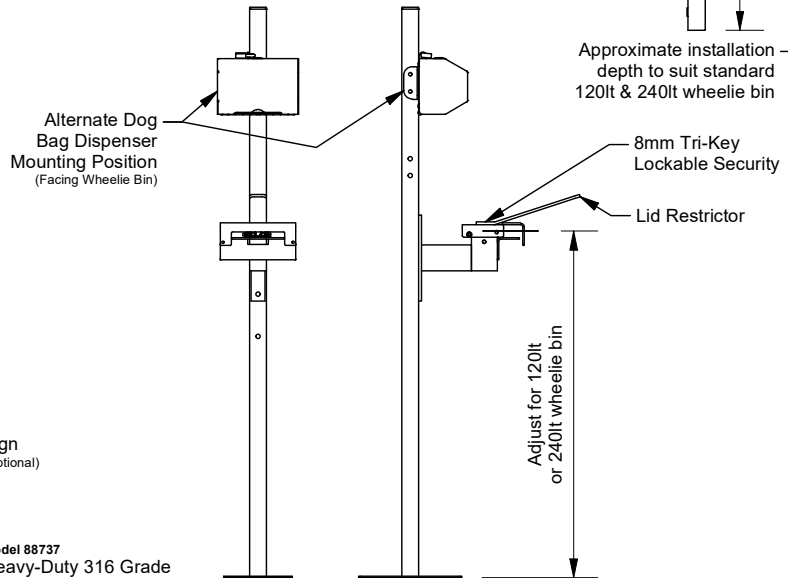

Dog Waste Station

Model 88736 - Dog Waste Station

DRAFFIN
Street Furniture

The Dog Waste Station can be configured to suit your application. Features can be added or removed if required. The complete product comprises of a bolt down or in-ground post, heavy-duty stainless steel dog bag dispenser, wheelie bin security mount and a waste station sign.

Configuration Options

- ☐ Dispenser Only
- ☐ Dispenser and Post
- ☐ Dispenser, Post and Sign
- ☐ Dispenser, Post, Sign and Wheelie Bin Security Mount

Wheelie Bin Size

- ☐ 80lt
- ☐ 120lt
- ☐ 140lt
- ☐ 240lt
- ☐ No Wheelie Bin Mount

Mounting Options

- ☐ Bolt Down
- ☐ In-ground

Other Options

- ☐ Powdercoat Frames
- ☐ Include Bags

More information:
Go to the website for spec inspiration.
88736 - Dog Waste Station
<https://draffin.com.au/product/dog-waste-station/>

88737 - Dog Bag Dispenser
<https://draffin.com.au/product/dog-waste-bag-dispenser/>

383/WPM & 383/SPM - Single Wheelie Bin Mounts
<https://draffin.com.au/product/single-wheelie-bin-mounts/>

Colour Guide
<https://draffin.com.au/colour-guide/>

Stainless Steel Guide
<https://draffin.com.au/stainless-steel-guide/>