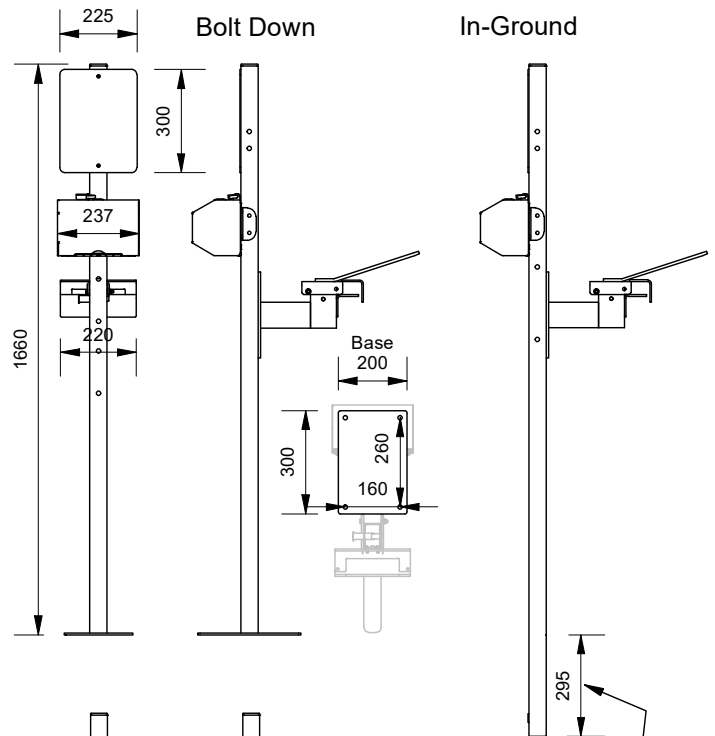

Dog Waste Station

Model 88736 - Dog Waste Station

DRAFFIN
Street Furniture

The Dog Waste Station can be configured to suit your application. Features can be added or removed if required. The complete product comprises of a bolt down or in-ground post, heavy-duty stainless steel dog bag dispenser, wheelie bin security mount and a waste station sign.

Configuration Options

- ☐ Dispenser Only
- ☐ Dispenser and Post
- ☐ Dispenser, Post and Sign
- ☐ Dispenser, Post, Sign and Wheelie Bin Security Mount

Wheelie Bin Size

- ☐ 80lt
- ☐ 120lt
- ☐ 140lt
- ☐ 240lt
- ☐ No Wheelie Bin Mount

Mounting Options

- ☐ Bolt Down
- ☐ In-ground

Other Options

- ☐ Powdercoat Frames
- ☐ Include Bags

More information:
Go to the website for spec inspiration.
88736 - Dog Waste Station
<https://draffin.com.au/product/dog-waste-station/>

88737 - Dog Bag Dispenser
<https://draffin.com.au/product/dog-waste-bag-dispenser/>

383/WPM & 383/SPM - Single Wheelie Bin Mounts
<https://draffin.com.au/product/single-wheelie-bin-mounts/>

Colour Guide
<https://draffin.com.au/colour-guide/>

Stainless Steel Guide
<https://draffin.com.au/stainless-steel-guide/>