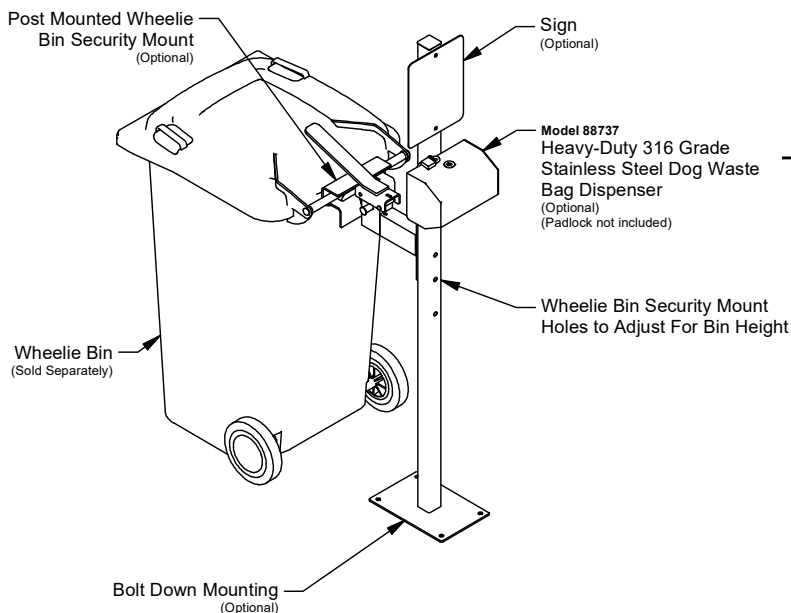

Dog Waste Station

Model 88736 - Dog Waste Station

DRAFFIN
Street Furniture

The Dog Waste Station can be configured to suit your application. Features can be added or removed if required. The complete product comprises of a bolt down or in-ground post, heavy-duty stainless steel dog bag dispenser, wheelie bin security mount and a waste station sign.

Configuration Options

- ☐ Dispenser Only
- ☐ Dispenser and Post
- ☐ Dispenser, Post and Sign
- ☐ Dispenser, Post, Sign and Wheelie Bin Security Mount

Wheelie Bin Size

- ☐ 80lt
- ☐ 120lt
- ☐ 140lt
- ☐ 240lt
- ☐ No Wheelie Bin Mount

Mounting Options

- ☐ Bolt Down
- ☐ In-ground

Other Options

- ☐ Powdercoat Frames
- ☐ Include Bags

More information:
Go to the website for spec inspiration.
88736 - Dog Waste Station
<https://draffin.com.au/product/dog-waste-station/>

88737 - Dog Bag Dispenser
<https://draffin.com.au/product/dog-waste-bag-dispenser/>

383/WPM & 383/SPM - Single Wheelie Bin Mounts
<https://draffin.com.au/product/single-wheelie-bin-mounts/>

Colour Guide
<https://draffin.com.au/colour-guide/>

Stainless Steel Guide
<https://draffin.com.au/stainless-steel-guide/>