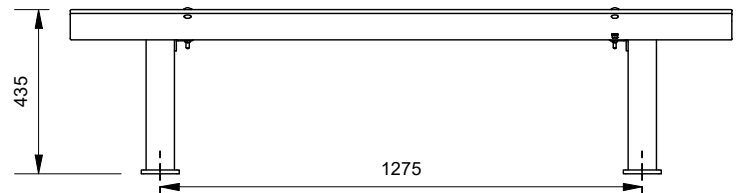

Knox Park Bench

Model 88618 - Knox Park Bench

DRAFFIN
Street Furniture

The Knox Park Bench is a rugged park style bench built to handle a lifetime of public use, with modern yet traditional aesthetics. The battens are placed on their side bolstering strength, providing a robust appearance. A modern yet traditional park bench, perfect for placement in parks and remote settings.

Batten Material (See batten guide)

60mmx40mm

- ☐ Spotted Gum
- ☐ Enviroslat

Frame Material

- ☐ Galvanised Mild Steel
- ☐ Brush Finish 304 Stainless Steel
- ☐ Bead Blasted 304 Stainless Steel

Mounting Options

- ☐ Bolt Down
- ☐ Inground

Other Options

- ☐ Powdercoat Frames (See colour guide)
- ☐ Custom Dimensions

More information:
Go to the website for spec inspiration.
88618 - Knox Bench
<https://draffin.com.au/product/knox-bench/>

Batten Guide
<https://draffin.com.au/batten-guide/>

Colour
<https://draffin.com.au/colour-guide/>

Stainless Steel Guide
<https://draffin.com.au/stainless-steel-guide/>

DDA guide
<https://draffin.com.au/dda/>