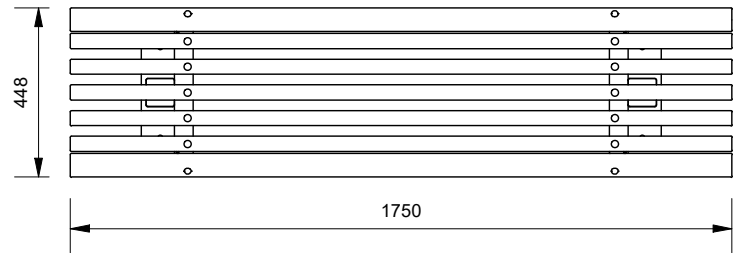

Knox Park Bench

Model 88618 - Knox Park Bench

DRAFFIN
Street Furniture

The Knox Park Bench is a rugged park style bench built to handle a lifetime of public use, with modern yet traditional aesthetics. The battens are placed on their side bolstering strength, providing a robust appearance. A modern yet traditional park bench, perfect for placement in parks and remote settings.

Batten Material (See batten guide)

60mmx40mm

- ☐ Spotted Gum
- ☐ Enviroslat

Frame Material

- ☐ Galvanised Mild Steel
- ☐ Brush Finish 304 Stainless Steel
- ☐ Bead Blasted 304 Stainless Steel

Mounting Options

- ☐ Bolt Down
- ☐ Inground

Other Options

- ☐ Powdercoat Frames (See colour guide)
- ☐ Custom Dimensions

More information:
Go to the website for spec inspiration.
88618 - Knox Bench
<https://draffin.com.au/product/knox-bench/>

Batten Guide
<https://draffin.com.au/batten-guide/>

Colour
<https://draffin.com.au/colour-guide/>

Stainless Steel Guide
<https://draffin.com.au/stainless-steel-guide/>

DDA guide
<https://draffin.com.au/dda/>