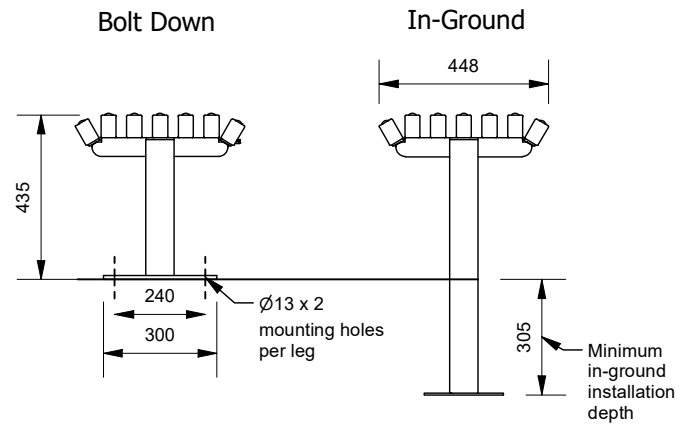

Knox Park Bench

Model 88618 - Knox Park Bench

DRAFFIN
Street Furniture

The Knox Park Bench is a rugged park style bench built to handle a lifetime of public use, with modern yet traditional aesthetics. The battens are placed on their side bolstering strength, providing a robust appearance. A modern yet traditional park bench, perfect for placement in parks and remote settings.

Batten Material (See batten guide)

60mmx40mm

- ☐ Spotted Gum
- ☐ Enviroslat

Frame Material

- ☐ Galvanised Mild Steel
- ☐ Brush Finish 304 Stainless Steel
- ☐ Bead Blasted 304 Stainless Steel

Mounting Options

- ☐ Bolt Down
- ☐ Inground

Other Options

- ☐ Powdercoat Frames (See colour guide)
- ☐ Custom Dimensions

More information:
Go to the website for spec inspiration.
88618 - Knox Bench
<https://draffin.com.au/product/knox-bench/>

Batten Guide
<https://draffin.com.au/batten-guide/>

Colour
<https://draffin.com.au/colour-guide/>

Stainless Steel Guide
<https://draffin.com.au/stainless-steel-guide/>

DDA guide
<https://draffin.com.au/dda/>