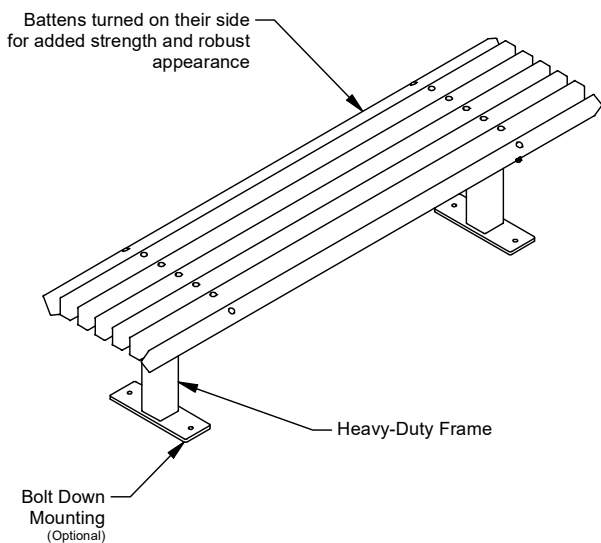

Knox Park Bench

Model 88618 - Knox Park Bench

DRAFFIN
Street Furniture

The Knox Park Bench is a rugged park style bench built to handle a lifetime of public use, with modern yet traditional aesthetics. The battens are placed on their side bolstering strength, providing a robust appearance. A modern yet traditional park bench, perfect for placement in parks and remote settings.

Batten Material (See batten guide)

60mmx40mm

- ☐ Spotted Gum
- ☐ Enviroslat

Frame Material

- ☐ Galvanised Mild Steel
- ☐ Brush Finish 304 Stainless Steel
- ☐ Bead Blasted 304 Stainless Steel

Mounting Options

- ☐ Bolt Down
- ☐ Inground

Other Options

- ☐ Powdercoat Frames (See colour guide)
- ☐ Custom Dimensions

More information:
Go to the website for spec inspiration.
88618 - Knox Bench
<https://draffin.com.au/product/knox-bench/>

Batten Guide
<https://draffin.com.au/batten-guide/>

Colour
<https://draffin.com.au/colour-guide/>

Stainless Steel Guide
<https://draffin.com.au/stainless-steel-guide/>

DDA guide
<https://draffin.com.au/dda/>