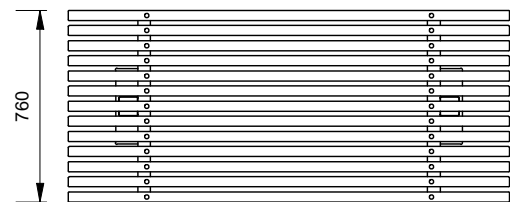

**Batten Material (See batten guide)**

60mmx40mm

- Spotted Gum
- Enviroslat

**Frame Material**

- Galvanised Mild Steel
- Brush Finished 304 Stainless Steel
- Brush Finished 316 Stainless Steel
- Bead Blasted 304 Stainless Steel
- Bead Blasted 316 Stainless Steel

**Mounting Options**

- Bolt Down
- Inground

**Other Options**

- Powdercoat Frames (See colour guide)
- DDA Options

**Knox Standard Table Setting**

Bolt Down

In-ground

More information:  
Go to the website for spec inspiration.  
**88617 - Knox Table**  
<https://draffin.com.au/product/knox-table-setting/>