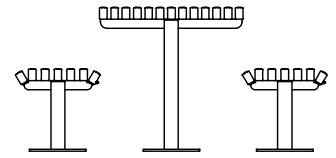

**Mounting Options**

- Bolt Down
- Inground

**Other Options**

- Powdercoat Frames (See colour guide)
- DDA Options

**Knox Standard Table Setting**

Bolt Down

In-ground

More information:  
Go to the website for spec inspiration.  
**88617 - Knox Table**  
<https://draffin.com.au/product/knox-table-setting/>

# Knox Table

88617 - Standard Knox Table

## Suggested Configurations

Standard Setting

Model 88618 - Bench

Model 88617 - Table

Model 88618 - Bench

Knox Table with Knox Single Sided Benches

Model 88976 - Bench

Model 88617 - Table