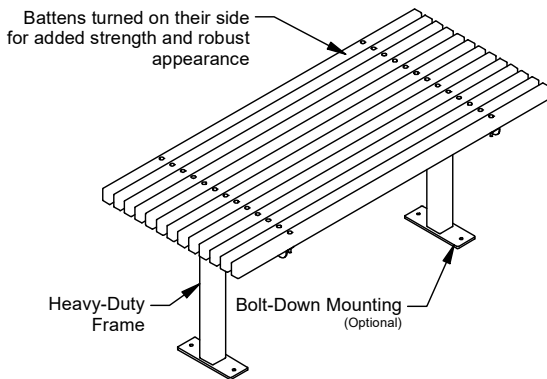

**Batten Material (See batten guide)**

60mmx40mm

- Spotted Gum
- Enviroslat

**Frame Material**

- Galvanised Mild Steel
- Brush Finished 304 Stainless Steel
- Brush Finished 316 Stainless Steel
- Bead Blasted 304 Stainless Steel
- Bead Blasted 316 Stainless Steel

**Mounting Options**

- Bolt Down
- Inground

**Other Options**

- Powdercoat Frames (See colour guide)
- DDA Options

**Knox Standard Table Setting**

Bolt Down

In-ground

More information:  
Go to the website for spec inspiration.  
**88617 - Knox Table**  
<https://draffin.com.au/product/knox-table-setting/>