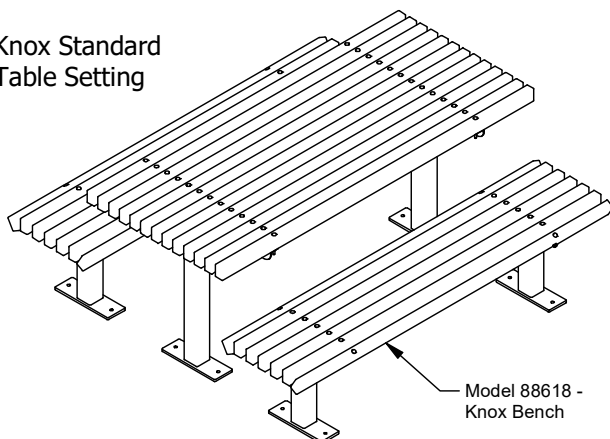

**Mounting Options**

- Bolt Down
- Inground

**Other Options**

- Powdercoat Frames (See colour guide)
- DDA Options

**Knox Standard Table Setting**

Bolt Down

In-ground

More information:  
Go to the website for spec inspiration.  
**88617 - Knox Table**  
<https://draffin.com.au/product/knox-table-setting/>