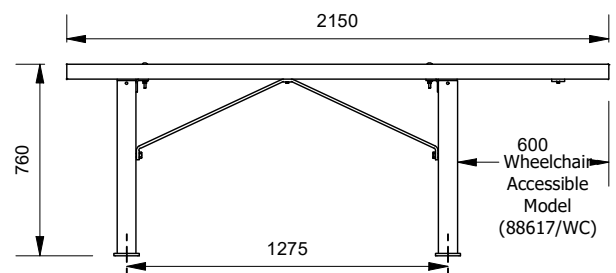

**Mounting Options**

- Bolt Down
- Inground

**Other Options**

- Powdercoat Frames (See colour guide)
- DDA Options

**Knox Standard Table Setting**

Bolt Down

In-ground

More information:  
Go to the website for spec inspiration.  
**88617 - Knox Table**  
<https://draffin.com.au/product/knox-table-setting/>