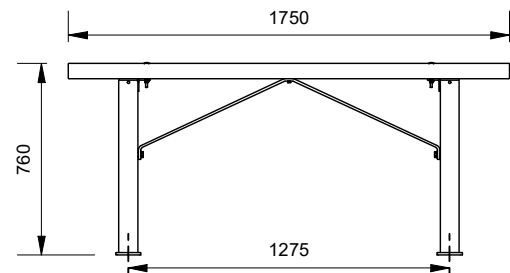

**Mounting Options**

- Bolt Down
- Inground

**Other Options**

- Powdercoat Frames (See colour guide)
- DDA Options

**Knox Standard Table Setting**

Bolt Down

In-ground

More information:  
Go to the website for spec inspiration.  
**88617 - Knox Table**  
<https://draffin.com.au/product/knox-table-setting/>