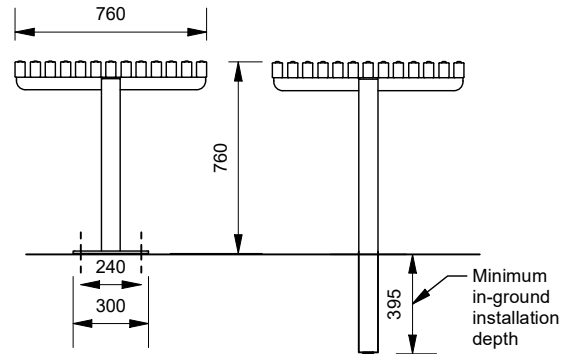

**Mounting Options**

- Bolt Down
- Inground

**Other Options**

- Powdercoat Frames (See colour guide)
- DDA Options

**Knox Standard Table Setting**

Bolt Down

In-ground

More information:  
Go to the website for spec inspiration.  
**88617 - Knox Table**  
<https://draffin.com.au/product/knox-table-setting/>