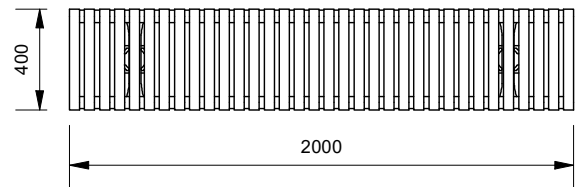

Slim Steel Slatted Bench Seat

88604 - Slim Steel Slatted Bench Seat

DRAFFIN
Street Furniture

The Slim Steel Slatted Bench Seat is perfect for placement along walls or paths. An extreme heavy duty bench solution for the most demanding conditions. The bench can be optioned for bolt-down or inground applications, and is available in a variety of heavy grade materials and finishes.

Frame Options

- Galvanised Mild Steel
- 304 Stainless Steel - Brush Finish
- 304 Stainless Steel - Bead Blasted Finish
- 316 Stainless Steel - Brush Finish
- 316 Stainless Steel - Bead Blasted Finish

Mounting Options

- Bolt Down
- Inground
- Ground Tubes

Other Options

- Powdercoat Frames (See Colour Guide)

More information:

Go to the website for spec inspiration.

88604 - Slim Steel Slatted Bench Seat

<https://draffin.com.au/product/slim-steel-slatted-bench-seat/>