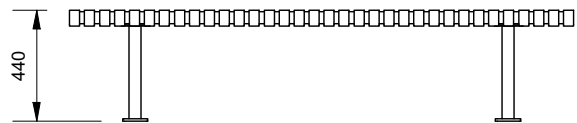

Slim Steel Slatted Bench Seat

88604 - Slim Steel Slatted Bench Seat

DRAFFIN
Street Furniture

The Slim Steel Slatted Bench Seat is perfect for placement along walls or paths. An extreme heavy duty bench solution for the most demanding conditions. The bench can be optioned for bolt-down or inground applications, and is available in a variety of heavy grade materials and finishes.

Frame Options

- Galvanised Mild Steel
- 304 Stainless Steel - Brush Finish
- 304 Stainless Steel - Bead Blasted Finish
- 316 Stainless Steel - Brush Finish
- 316 Stainless Steel - Bead Blasted Finish

Mounting Options

- Bolt Down
- Inground
- Ground Tubes

Other Options

- Powdercoat Frames (See Colour Guide)

More information:

Go to the website for spec inspiration.

88604 - Slim Steel Slatted Bench Seat

<https://draffin.com.au/product/slim-steel-slatted-bench-seat/>