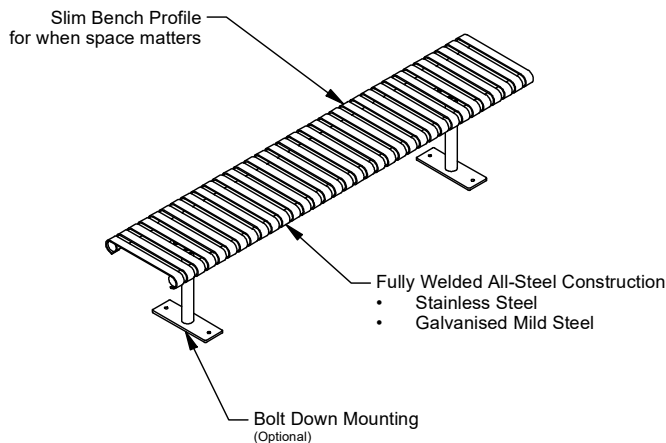

Slim Steel Slatted Bench Seat

88604 - Slim Steel Slatted Bench Seat

DRAFFIN
Street Furniture

The Slim Steel Slatted Bench Seat is perfect for placement along walls or paths. An extreme heavy duty bench solution for the most demanding conditions. The bench can be optioned for bolt-down or inground applications, and is available in a variety of heavy grade materials and finishes.

Frame Options

- Galvanised Mild Steel
- 304 Stainless Steel - Brush Finish
- 304 Stainless Steel - Bead Blasted Finish
- 316 Stainless Steel - Brush Finish
- 316 Stainless Steel - Bead Blasted Finish

Mounting Options

- Bolt Down
- Inground
- Ground Tubes

Other Options

- Powdercoat Frames (See Colour Guide)

More information:

Go to the website for spec inspiration.

88604 - Slim Steel Slatted Bench Seat

<https://draffin.com.au/product/slim-steel-slatted-bench-seat/>