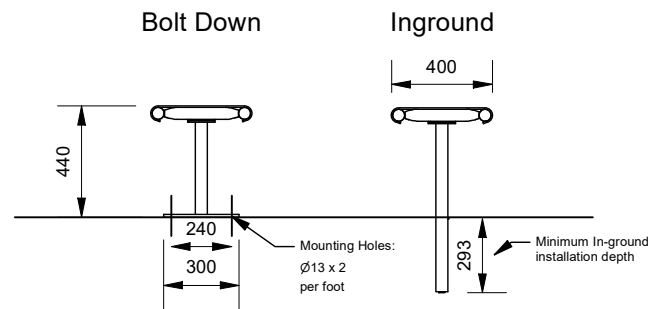

Slim Steel Slatted Bench Seat

88604 - Slim Steel Slatted Bench Seat

DRAFFIN
Street Furniture

The Slim Steel Slatted Bench Seat is perfect for placement along walls or paths. An extreme heavy duty bench solution for the most demanding conditions. The bench can be optioned for bolt-down or inground applications, and is available in a variety of heavy grade materials and finishes.