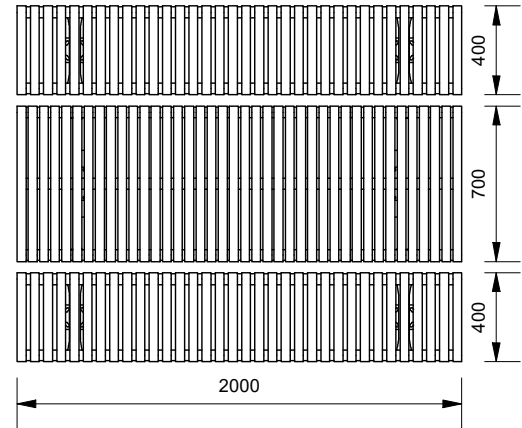

Frame Options

- Galvanised Mild Steel
- 316 Stainless Steel - Brush Finish
- 316 Stainless Steel - Bead Blasted Finish

Mounting Options

- Bolt Down
- Inground
- Ground Tubes

Other Options

- Powdercoated Frames (See Colour Guide)