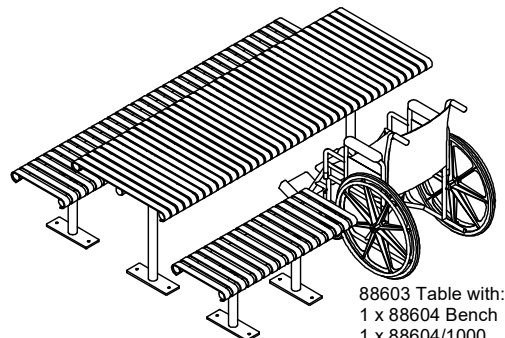

Stainless Steel Guide

<https://draffin.com.au/stainless-steel-guide/>

DDA guide

<https://draffin.com.au/dda>

Barwon Steel Slatted Setting

88603 - Barwon Steel Slatted Table
88604 - Slim Steel Slatted Bench Seat

DRAFFIN
Street Furniture

Suggested Configurations

Standard Setting

88603 Table with:
2 x 88604 Benches

Barwon Steel Slatted Table
with Steel Slatted Seats

88603 Table with:
2 x 88601 Seats with
Back

Barwon Steel Slatted Table
with Steel Slatted Seat and
Bench
(Combination)

88603 Table with:
1 x 88604 Bench
1 x 88601 Seat

Wheelchair Accessible
Steel Slatted Setting

88603 Table with:
1 x 88604 Bench
1 x 88604/1000
Bench