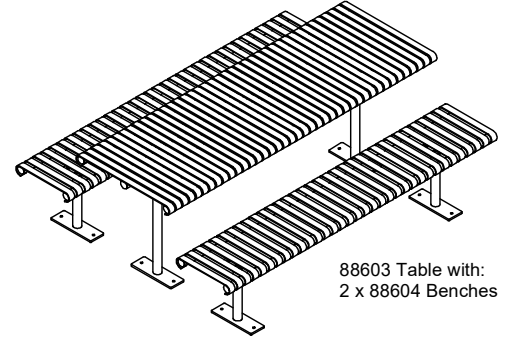

Bolt Down Model

Inground Model

More information:

Go to the website for spec inspiration.

88603 - Barwon Steel Slatted Setting

<https://draffin.com.au/product/barwon-picnic-table-combination/>

Colour Guide

<https://draffin.com.au/colour-guide/>

Stainless Steel Guide

<https://draffin.com.au/stainless-steel-guide/>

DDA guide

<https://draffin.com.au/dda>

Barwon Steel Slatted Setting

88603 - Barwon Steel Slatted Table
88604 - Slim Steel Slatted Bench Seat

DRAFFIN
Street Furniture

Suggested Configurations

Standard Setting

88603 Table with:
2 x 88604 Benches

Barwon Steel Slatted Table
with Steel Slatted Seats

88603 Table with:
2 x 88601 Seats with
Back

Barwon Steel Slatted Table
with Steel Slatted Seat and
Bench
(Combination)