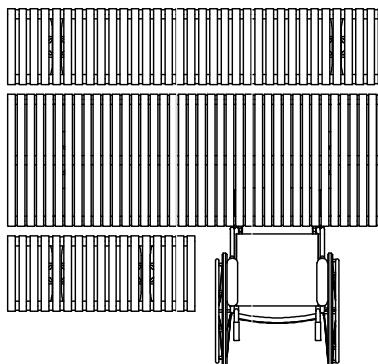

Stainless Steel Guide

<https://draffin.com.au/stainless-steel-guide/>

DDA guide

<https://draffin.com.au/dda>

Barwon Steel Slatted Setting

88603 - Barwon Steel Slatted Table
88604 - Slim Steel Slatted Bench Seat

DRAFFIN
Street Furniture

Suggested Configurations

Standard Setting

88603 Table with:
2 x 88604 Benches

Barwon Steel Slatted Table
with Steel Slatted Seats

88603 Table with:
2 x 88601 Seats with
Back

Barwon Steel Slatted Table
with Steel Slatted Seat and
Bench
(Combination)

88603 Table with:
1 x 88604 Bench
1 x 88601 Seat

Wheelchair Accessible
Steel Slatted Setting

88603 Table with:
1 x 88604 Bench
1 x 88604/1000
Bench