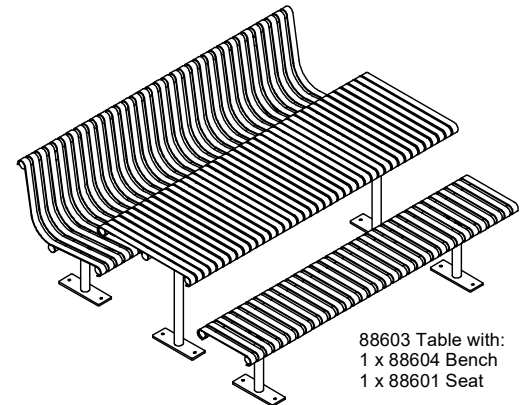

Stainless Steel Guide

<https://draffin.com.au/stainless-steel-guide/>

DDA guide

<https://draffin.com.au/dda>

Barwon Steel Slatted Setting

88603 - Barwon Steel Slatted Table
88604 - Slim Steel Slatted Bench Seat

DRAFFIN
Street Furniture

Suggested Configurations

Standard Setting

88603 Table with:
2 x 88604 Benches

Barwon Steel Slatted Table
with Steel Slatted Seats

88603 Table with:
2 x 88601 Seats with
Back

Barwon Steel Slatted Table
with Steel Slatted Seat and
Bench
(Combination)

88603 Table with:
1 x 88604 Bench
1 x 88601 Seat

Wheelchair Accessible
Steel Slatted Setting

88603 Table with:
1 x 88604 Bench
1 x 88604/1000
Bench