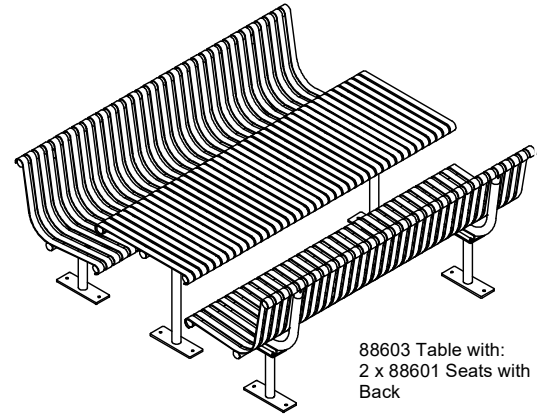

Bolt Down Model

Inground Model

More information:

Go to the website for spec inspiration.

88603 - Barwon Steel Slatted Setting

<https://draffin.com.au/product/barwon-picnic-table-combination/>

Colour Guide

<https://draffin.com.au/colour-guide/>

Stainless Steel Guide

<https://draffin.com.au/stainless-steel-guide/>

DDA guide

<https://draffin.com.au/dda>

Barwon Steel Slatted Setting

88603 - Barwon Steel Slatted Table
88604 - Slim Steel Slatted Bench Seat

DRAFFIN
Street Furniture

Suggested Configurations

Standard Setting

88603 Table with:
2 x 88604 Benches

Barwon Steel Slatted Table
with Steel Slatted Seats

88603 Table with:
2 x 88601 Seats with
Back

Barwon Steel Slatted Table
with Steel Slatted Seat and
Bench
(Combination)

88603 Table with:
1 x 88604 Bench
1 x 88601 Seat

Wheelchair Accessible
Steel Slatted Setting

88603 Table with:
1 x 88604 Bench
1 x 88604/1000
Bench