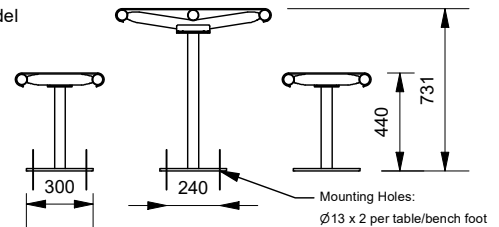

Bolt Down Model

Inground Model

More information:

Go to the website for spec inspiration.

88603 - Barwon Steel Slatted Setting

<https://draffin.com.au/product/barwon-picnic-table-combination/>

Colour Guide

<https://draffin.com.au/colour-guide/>