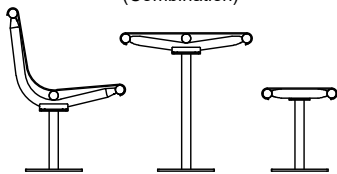

Stainless Steel Guide

<https://draffin.com.au/stainless-steel-guide/>

DDA guide

<https://draffin.com.au/dda>

Barwon Steel Slatted Setting

88603 - Barwon Steel Slatted Table
88604 - Slim Steel Slatted Bench Seat

DRAFFIN
Street Furniture

Suggested Configurations

Standard Setting

88603 Table with:
2 x 88604 Benches

Barwon Steel Slatted Table
with Steel Slatted Seats

88603 Table with:
2 x 88601 Seats with
Back

Barwon Steel Slatted Table
with Steel Slatted Seat and
Bench
(Combination)

88603 Table with:
1 x 88604 Bench
1 x 88601 Seat

Wheelchair Accessible
Steel Slatted Setting

88603 Table with:
1 x 88604 Bench
1 x 88604/1000
Bench