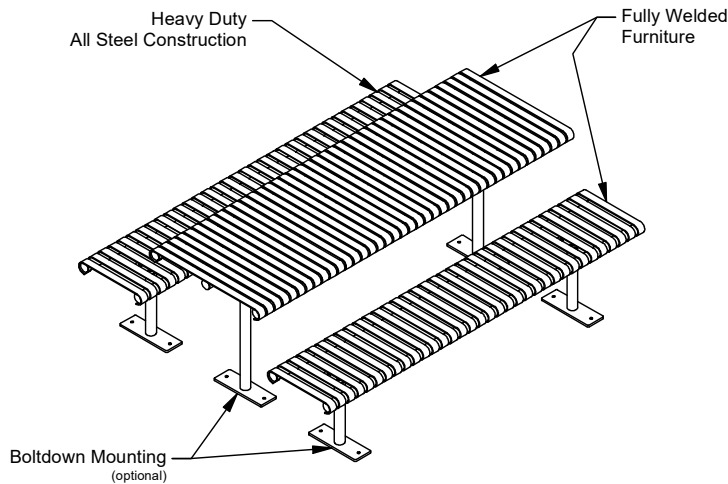

Barwon Steel Slatted Setting

88603 - Barwon Steel Slatted Table
88604 - Slim Steel Slatted Bench Seat

DRAFFIN
Street Furniture

The Barwon Steel Slatted Setting is a very heavy duty outdoor table setting, perfect for the most demanding conditions. The table and benches can be optioned for bolt-down or inground applications, and are available in a variety of heavy grade materials and finishes.

Frame Options

- Galvanised Mild Steel
- 316 Stainless Steel - Brush Finish
- 316 Stainless Steel - Bead Blasted Finish

Mounting Options

- Bolt Down
- Inground
- Ground Tubes

Other Options

- Powdercoated Frames (See Colour Guide)

Bolt Down Model

Inground Model

More information:

Go to the website for spec inspiration.

88603 - Barwon Steel Slatted Setting

<https://draffin.com.au/product/barwon-picnic-table-combination/>

Colour Guide

<https://draffin.com.au/colour-guide/>