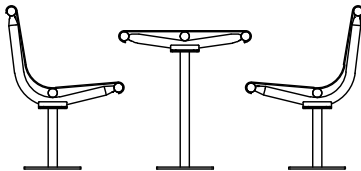

Stainless Steel Guide

<https://draffin.com.au/stainless-steel-guide/>

DDA guide

<https://draffin.com.au/dda>

Barwon Steel Slatted Setting

88603 - Barwon Steel Slatted Table
88604 - Slim Steel Slatted Bench Seat

DRAFFIN
Street Furniture

Suggested Configurations

Standard Setting

88603 Table with:
2 x 88604 Benches

Barwon Steel Slatted Table
with Steel Slatted Seats

88603 Table with:
2 x 88601 Seats with
Back

Barwon Steel Slatted Table
with Steel Slatted Seat and
Bench
(Combination)

88603 Table with:
1 x 88604 Bench
1 x 88601 Seat

Wheelchair Accessible
Steel Slatted Setting

88603 Table with:
1 x 88604 Bench
1 x 88604/1000
Bench