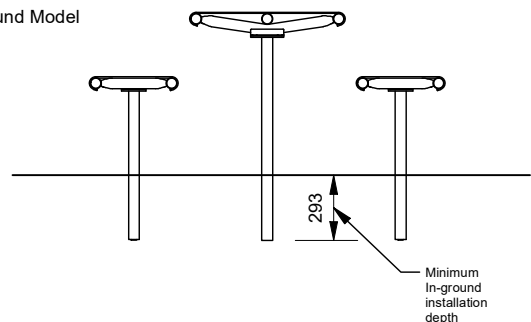

Bolt Down Model

Inground Model

More information:

Go to the website for spec inspiration.

88603 - Barwon Steel Slatted Setting

<https://draffin.com.au/product/barwon-picnic-table-combination/>

Colour Guide

<https://draffin.com.au/colour-guide/>