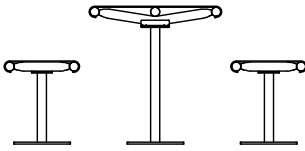

Bolt Down Model

Inground Model

More information:

Go to the website for spec inspiration.

88603 - Barwon Steel Slatted Setting

<https://draffin.com.au/product/barwon-picnic-table-combination/>

Colour Guide

<https://draffin.com.au/colour-guide/>

Stainless Steel Guide

<https://draffin.com.au/stainless-steel-guide/>

DDA guide

<https://draffin.com.au/dda>

Barwon Steel Slatted Setting

88603 - Barwon Steel Slatted Table
88604 - Slim Steel Slatted Bench Seat

DRAFFIN
Street Furniture

Suggested Configurations

Standard Setting

88603 Table with:
2 x 88604 Benches

Barwon Steel Slatted Table
with Steel Slatted Seats

88603 Table with:
2 x 88601 Seats with
Back

Barwon Steel Slatted Table
with Steel Slatted Seat and
Bench
(Combination)