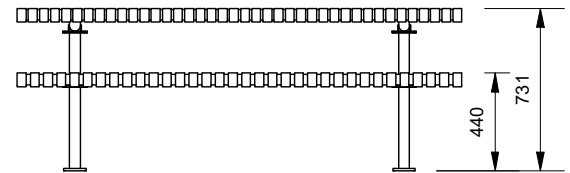

Frame Options

- Galvanised Mild Steel
- 316 Stainless Steel - Brush Finish
- 316 Stainless Steel - Bead Blasted Finish

Mounting Options

- Bolt Down
- Inground
- Ground Tubes

Other Options

- Powdercoated Frames (See Colour Guide)

Bolt Down Model

Inground Model

More information:

Go to the website for spec inspiration.

88603 - Barwon Steel Slatted Setting

<https://draffin.com.au/product/barwon-picnic-table-combination/>

Colour Guide

<https://draffin.com.au/colour-guide/>