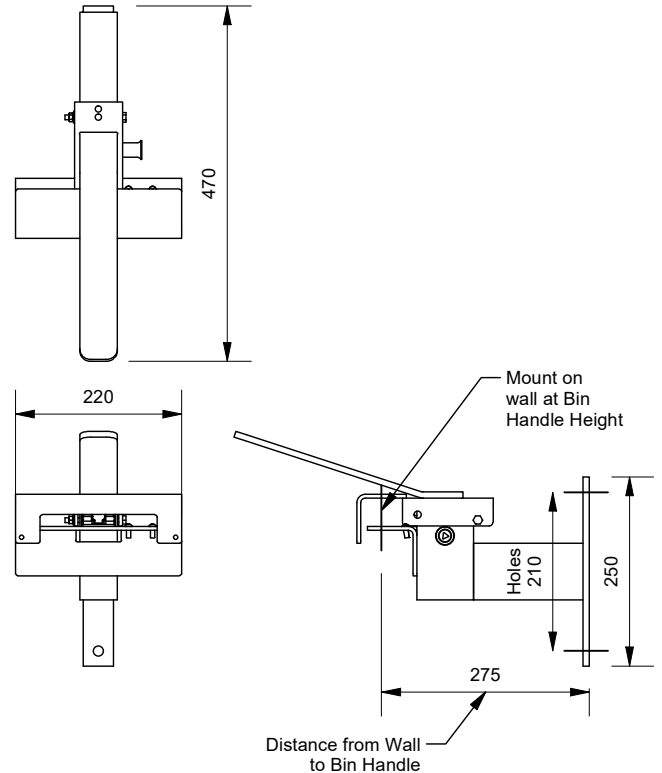

Single Wheelie Bin Mount

Model 383/WPM - Single Wheelie Bin Mount

DRAFFIN
Street Furniture

Single Wheelie Bin Mounts use the same reliable receiver and top arm design as the rest of the family of bin security mounts, with the added flexibility to fix them to walls or posts. Standard 8mm Tri-Key security. Draffin Street Furniture have earned the reputation for best in class, dependable wheelie bin security mounts, using only the best quality materials and engineering.

Wheelie Bin Size

- 120lt
- 240lt

Mounting Options

- Wall Mount
- Post Mount (with Brackets)

Other Options

- Powdercoat Frames
- Stainless Steel Lock Mechanism

Wall Mount

Wall Mount 383/WPM