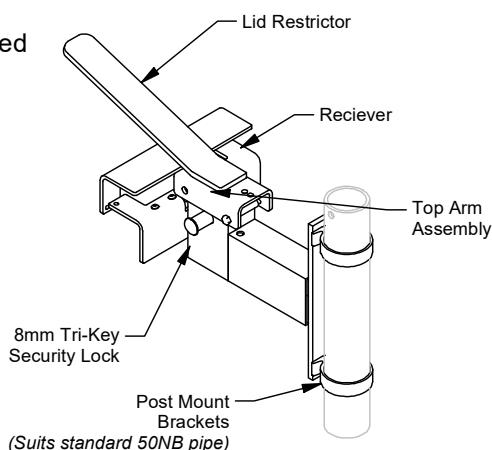

Post Mounted with bracket

More information:

Go to the website for spec inspiration.

383/WPM - Single Wheelie Bin Mount

<https://draffin.com.au/product/single-wheelie-bin-mounts/>

Colour Guide

<https://draffin.com.au/colour-guide/>

Signage Guide

<https://draffin.com.au/signage-guide/>