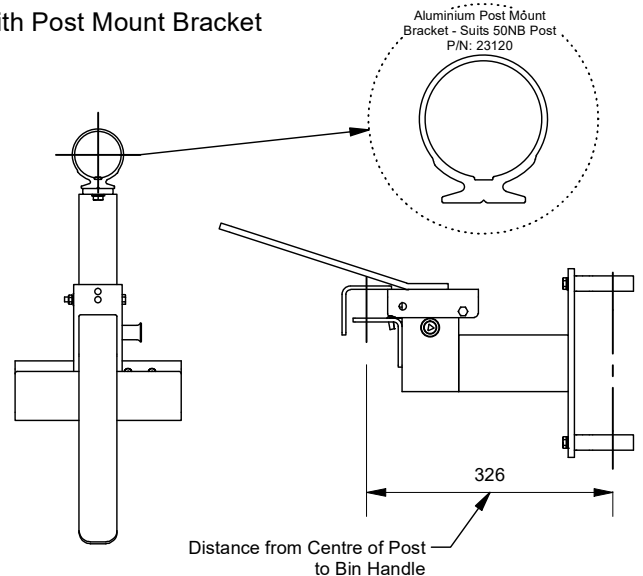

With Post Mount Bracket