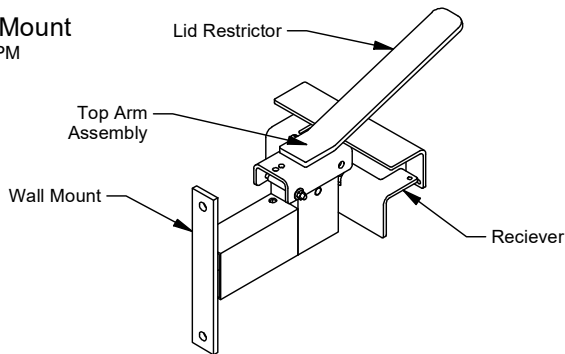

Single Wheelie Bin Mount

Model 383/WPM - Single Wheelie Bin Mount

DRAFFIN
Street Furniture

Single Wheelie Bin Mounts use the same reliable receiver and top arm design as the rest of the family of bin security mounts, with the added flexibility to fix them to walls or posts. Standard 8mm Tri-Key security. Draffin Street Furniture have earned the reputation for best in class, dependable wheelie bin security mounts, using only the best quality materials and engineering.

Wheelie Bin Size

- 120lt
- 240lt

Mounting Options

- Wall Mount
- Post Mount (with Brackets)

Other Options

- Powdercoat Frames
- Stainless Steel Lock Mechanism

Wall Mount

Wall Mount 383/WPM