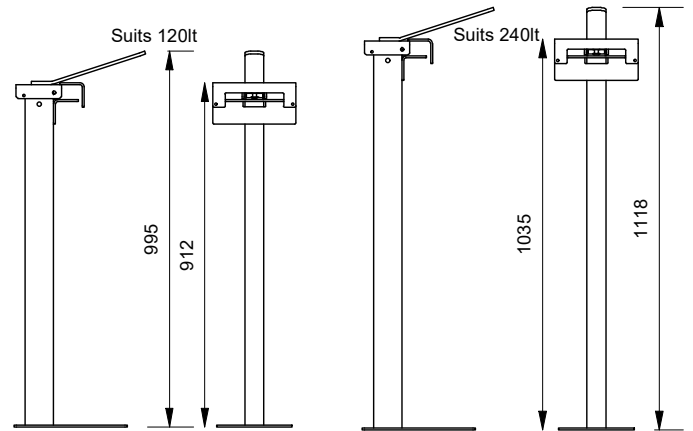

Single Wheelie Bin Post

Model 383 - Single Wheelie Bin Post

DRAFFIN
Street Furniture

The Single Wheelie Bin Post secures one wheelie bin to a designated area, while the lid arrester limits the size of the waste that can be placed in the bin. Standard 8mm Tri-Key security. Draffin Street Furniture have earned the reputation for best in class, dependable wheelie bin security posts, using only the best quality materials and engineering.

Wheelie Bin Size

- ☐ 120lt
- ☐ 240lt

Mounting Options

- ☐ Bolt Down
- ☐ In-Ground

Other Options

- ☐ Powdercoat Frames
- ☐ Stainless Steel Lock Mechanism

Bolt Down Models