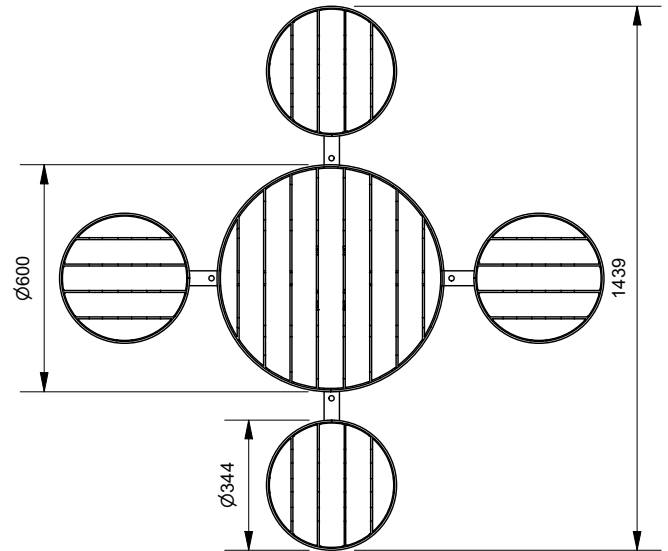

Satellite Battered Cafe Setting

89150/4 - Satellite Battered Cafe Setting

DRAFFIN
Street Furniture

The Satellite Battered Cafe Setting is a compact four seat setting that is suitable for small social get togethers. The setting features round tops finished with your choice of batten material. Battens are inset into steel outer rings that provide extra protection. The setting can be bolted down or left freestanding.

Batten Options (See Batten Guide)

- ☐ Spotted Gum
- ☐ Enviroslat Composite
- ☐ Anodised Aluminium
- ☐ Powdercoated Aluminium (See Colour Guide)
- ☐ Timber-Look Aluminium - Mountain Gum
- ☐ Timber-Look Aluminium - Ironbark
- ☐ Timber-Look Aluminium - Alpine Ash

Mounting Options

- ☐ Bolt Down
- ☐ Freestanding
- ☐ In-ground Anchors

Other Options

- ☐ Powdercoat Frames
- ☐ Chess Board Insert

More information:

Go to the website for spec inspiration.

89150/4 - Satellite Battered Cafe Setting

<https://draffin.com.au/product/satellite-battered-cafe-setting/>

Batten Guide

<https://draffin.com.au/batten-guide/>

Powdercoat Colour Guide

<https://draffin.com.au/colour-guide/>