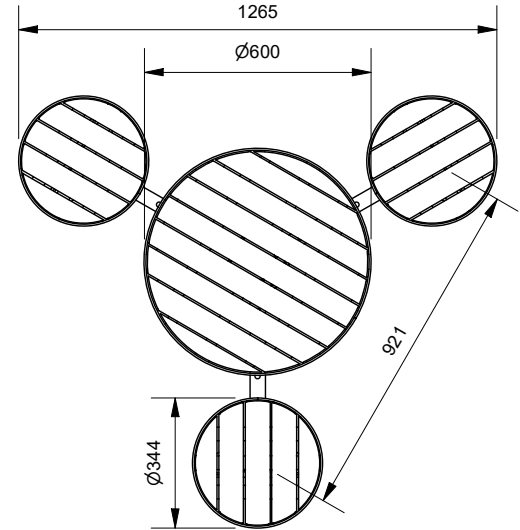

Satellite Cafe Battened Setting

89150/3 - Satellite Cafe Battened Setting

DRAFFIN
Street Furniture

The Satellite Cafe Battened Setting is a compact three seat setting that is suitable for intimate social get togethers. The setting features round tops finished with your choice of batten material. Battens are inset into steel outer rings that provide extra protection. The setting can be bolted down or left freestanding.

Batten Options (See Batten Guide)

- ☐ Spotted Gum
- ☐ Enviroslat Composite
- ☐ Anodised Aluminium
- ☐ Powdercoated Aluminium (See Colour Guide)
- ☐ Timber-Look Aluminium - Mountain Gum
- ☐ Timber-Look Aluminium - Ironbark
- ☐ Timber-Look Aluminium - Alpine Ash

Mounting Options

- ☐ Bolt Down
- ☐ Freestanding
- ☐ In-ground Anchors

Other Options

- ☐ Powdercoat Frames
- ☐ Chess Board Insert

More information:
Go to the website for spec inspiration.
89150/3 - Satellite Cafe Battened Setting
<https://draffin.com.au/product/satellite-cafe-table-setting-battens/>

Batten Guide
<https://draffin.com.au/batten-guide/>

Powdercoat Colour Guide
<https://draffin.com.au/colour-guide/>