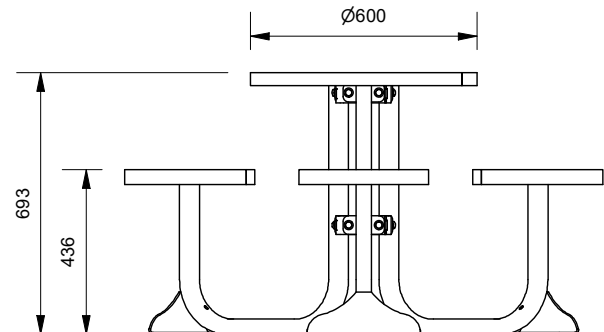

Mounting Options

- Bolt Down
- Freestanding
- In-ground Anchors

Other Options

- Powdercoat Frames
- Chess Board Insert

More information:
Go to the website for spec inspiration.
89150/3 - Satellite Cafe Battened Setting
<https://draffin.com.au/product/satellite-cafe-table-setting-battens/>