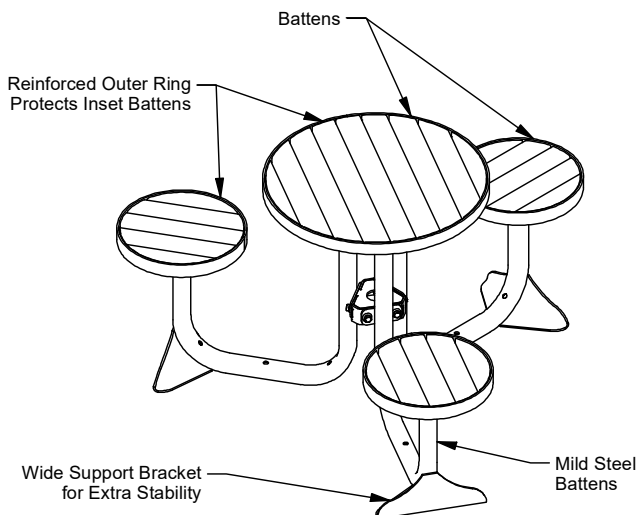

Satellite Cafe Battened Setting

89150/3 - Satellite Cafe Battened Setting

DRAFFIN
Street Furniture

The Satellite Cafe Battened Setting is a compact three seat setting that is suitable for intimate social get togethers. The setting features round tops finished with your choice of batten material. Battens are inset into steel outer rings that provide extra protection. The setting can be bolted down or left freestanding.

Batten Options (See Batten Guide)

- ☐ Spotted Gum
- ☐ Enviroslat Composite
- ☐ Anodised Aluminium
- ☐ Powdercoated Aluminium (See Colour Guide)
- ☐ Timber-Look Aluminium - Mountain Gum
- ☐ Timber-Look Aluminium - Ironbark
- ☐ Timber-Look Aluminium - Alpine Ash

Mounting Options

- ☐ Bolt Down
- ☐ Freestanding
- ☐ In-ground Anchors

Other Options

- ☐ Powdercoat Frames
- ☐ Chess Board Insert

More information:
Go to the website for spec inspiration.
89150/3 - Satellite Cafe Battened Setting
<https://draffin.com.au/product/satellite-cafe-table-setting-battens/>

Batten Guide
<https://draffin.com.au/batten-guide/>

Powdercoat Colour Guide
<https://draffin.com.au/colour-guide/>